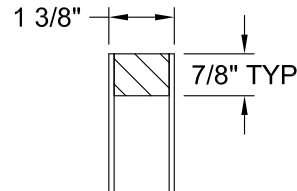

**BIRKDALE 3 PANEL SMOOTH 8'-0"**

Section A-A

Detail A  
Craftsman Sticking

DIMENSION TABLE			
Door Size	A	B	C
3'-0" x 8'-0"	36"	26 1/2"	4 3/4"
2'-10" x 8'-0"	34"	22 1/2"	5 3/4"
2'-8" x 8'-0"	32"	22 1/2"	4 3/4"
2'-6" x 8'-0"	30"	20 1/2"	4 3/4"
2'-4" x 8'-0"	28"	18 1/2"	4 3/4"
2'-2" x 8'-0"	26"	15 1/2"	5 1/4"
2'-0" x 8'-0"	24"	15 1/2"	4 1/4"
1'-10" x 8'-0"	22"	11 1/2"	5 1/4"
1'-8" x 8'-0"	20"	11 1/2"	4 1/4"

**BIRKDALE 3 PANEL SMOOTH 8'-0"**

DIMENSION TABLE			
Door Size	A	B	C
1'-6" x 8'-0"	18"	4 3/8"	9 1/4"
1'-4" x 8'-0"	16"	3 3/8"	9 1/4"
1'-3" x 8'-0"	15"	3 3/4"	7 1/2"
1'-2" x 8'-0"	14"	3 1/4"	7 1/2"
1'-0" x 8'-0"	12"	3"	6"

**BIRKDALE 6 PANEL BIFOLD SMOOTH 8'-0"**

Section A-A

Detail A  
Craftsman Sticking

DIMENSION TABLE				
Door Size	A	B	C	D
3'-0" x 8'-0"	36"	6 1/4"	9 1/4"	5"
2'-10" x 8'-0"	34"	5 1/4"	9 1/4"	5"
2'-8" x 8'-0"	32"	4 1/4"	9 1/4"	5"
2'-6" x 8'-0"	30"	5 1/4"	7 1/2"	4 1/2"
2'-4" x 8'-0"	28"	4 1/4"	7 1/2"	4 1/2"
2'-2" x 8'-0"	26"	3 1/4"	7 1/2"	4 1/2"
2'-0" x 8'-0"	24"	4 1/4"	6"	3 1/2"
1'-10" x 8'-0"	22"	3 1/4"	6"	3 1/2"