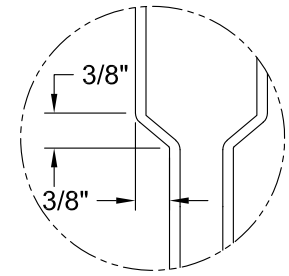

**BIRKDALE 3 PANEL SMOOTH 8'-0"**

Section A-A

Detail A  
Craftsman Sticking

DIMENSION TABLE			
Door Size	A	B	C
3'-0" x 8'-0"	36"	26 1/2"	4 3/4"
2'-10" x 8'-0"	34"	22 1/2"	5 3/4"
2'-8" x 8'-0"	32"	22 1/2"	4 3/4"
2'-6" x 8'-0"	30"	20 1/2"	4 3/4"
2'-4" x 8'-0"	28"	18 1/2"	4 3/4"
2'-2" x 8'-0"	26"	15 1/2"	5 1/4"
2'-0" x 8'-0"	24"	15 1/2"	4 1/4"
1'-10" x 8'-0"	22"	11 1/2"	5 1/4"
1'-8" x 8'-0"	20"	11 1/2"	4 1/4"

**BIRKDALE 3 PANEL SMOOTH 8'-0"**

DIMENSION TABLE			
Door Size	A	B	C
1'-6" x 8'-0"	18"	4 3/8"	9 1/4"
1'-4" x 8'-0"	16"	3 3/8"	9 1/4"
1'-3" x 8'-0"	15"	3 3/4"	7 1/2"
1'-2" x 8'-0"	14"	3 1/4"	7 1/2"
1'-0" x 8'-0"	12"	3"	6"

**BIRKDALE 6 PANEL BIFOLD SMOOTH 8'-0"**

Section A-A

Detail A  
Craftsman Sticking

DIMENSION TABLE				
Door Size	A	B	C	D
3'-0" x 8'-0"	36"	6 1/4"	9 1/4"	5"
2'-10" x 8'-0"	34"	5 1/4"	9 1/4"	5"
2'-8" x 8'-0"	32"	4 1/4"	9 1/4"	5"
2'-6" x 8'-0"	30"	5 1/4"	7 1/2"	4 1/2"
2'-4" x 8'-0"	28"	4 1/4"	7 1/2"	4 1/2"
2'-2" x 8'-0"	26"	3 1/4"	7 1/2"	4 1/2"
2'-0" x 8'-0"	24"	4 1/4"	6"	3 1/2"
1'-10" x 8'-0"	22"	3 1/4"	6"	3 1/2"