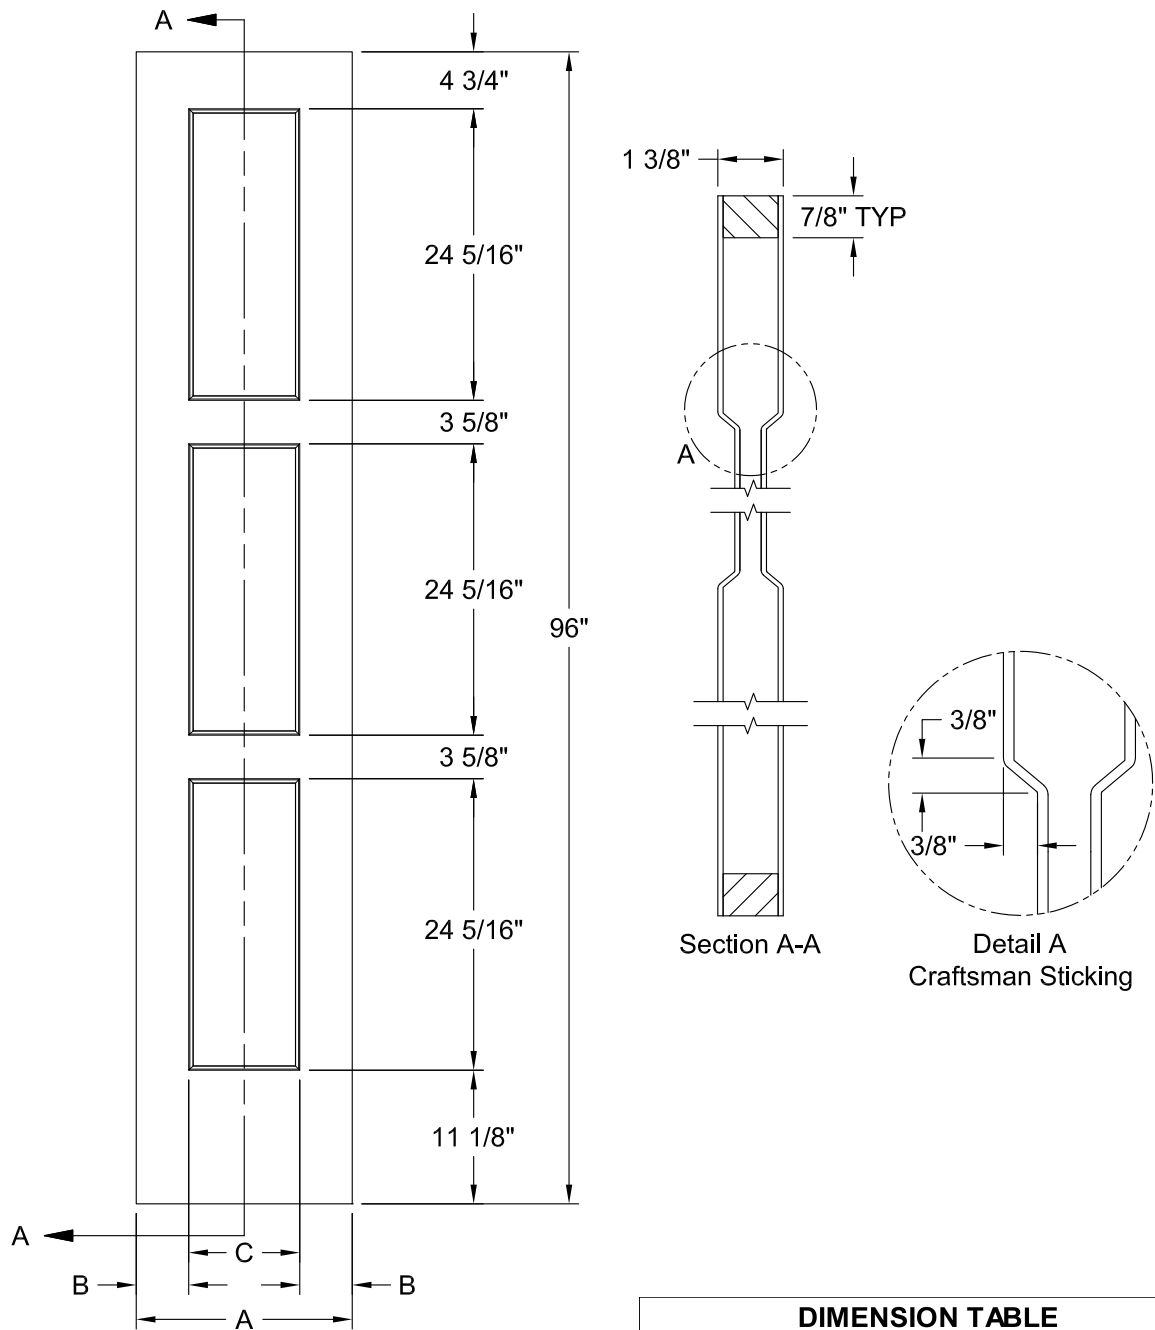

**BIRKDALE 3 PANEL SMOOTH 8'-0"**

Section A-A

Detail A  
Craftsman Sticking

DIMENSION TABLE			
Door Size	A	B	C
3'-0" x 8'-0"	36"	26 1/2"	4 3/4"
2'-10" x 8'-0"	34"	22 1/2"	5 3/4"
2'-8" x 8'-0"	32"	22 1/2"	4 3/4"
2'-6" x 8'-0"	30"	20 1/2"	4 3/4"
2'-4" x 8'-0"	28"	18 1/2"	4 3/4"
2'-2" x 8'-0"	26"	15 1/2"	5 1/4"
2'-0" x 8'-0"	24"	15 1/2"	4 1/4"
1'-10" x 8'-0"	22"	11 1/2"	5 1/4"
1'-8" x 8'-0"	20"	11 1/2"	4 1/4"

**BIRKDALE 3 PANEL SMOOTH 8'-0"**

DIMENSION TABLE			
Door Size	A	B	C
1'-6" x 8'-0"	18"	4 3/8"	9 1/4"
1'-4" x 8'-0"	16"	3 3/8"	9 1/4"
1'-3" x 8'-0"	15"	3 3/4"	7 1/2"
1'-2" x 8'-0"	14"	3 1/4"	7 1/2"
1'-0" x 8'-0"	12"	3"	6"

**BIRKDALE 6 PANEL BIFOLD SMOOTH 8'-0"**

Section A-A

Detail A  
Craftsman Sticking

DIMENSION TABLE				
Door Size	A	B	C	D
3'-0" x 8'-0"	36"	6 1/4"	9 1/4"	5"
2'-10" x 8'-0"	34"	5 1/4"	9 1/4"	5"
2'-8" x 8'-0"	32"	4 1/4"	9 1/4"	5"
2'-6" x 8'-0"	30"	5 1/4"	7 1/2"	4 1/2"
2'-4" x 8'-0"	28"	4 1/4"	7 1/2"	4 1/2"
2'-2" x 8'-0"	26"	3 1/4"	7 1/2"	4 1/2"
2'-0" x 8'-0"	24"	4 1/4"	6"	3 1/2"
1'-10" x 8'-0"	22"	3 1/4"	6"	3 1/2"