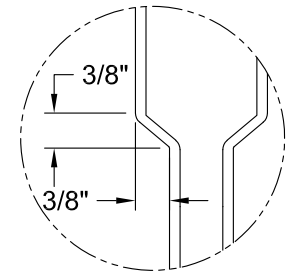

**BIRKDALE 3 PANEL SMOOTH 8'-0"**

Section A-A

Detail A  
Craftsman Sticking

DIMENSION TABLE			
Door Size	A	B	C
3'-0" x 8'-0"	36"	26 1/2"	4 3/4"
2'-10" x 8'-0"	34"	22 1/2"	5 3/4"
2'-8" x 8'-0"	32"	22 1/2"	4 3/4"
2'-6" x 8'-0"	30"	20 1/2"	4 3/4"
2'-4" x 8'-0"	28"	18 1/2"	4 3/4"
2'-2" x 8'-0"	26"	15 1/2"	5 1/4"
2'-0" x 8'-0"	24"	15 1/2"	4 1/4"
1'-10" x 8'-0"	22"	11 1/2"	5 1/4"
1'-8" x 8'-0"	20"	11 1/2"	4 1/4"

**BIRKDALE 3 PANEL SMOOTH 8'-0"**

DIMENSION TABLE			
Door Size	A	B	C
1'-6" x 8'-0"	18"	4 3/8"	9 1/4"
1'-4" x 8'-0"	16"	3 3/8"	9 1/4"
1'-3" x 8'-0"	15"	3 3/4"	7 1/2"
1'-2" x 8'-0"	14"	3 1/4"	7 1/2"
1'-0" x 8'-0"	12"	3"	6"

**BIRKDALE 6 PANEL BIFOLD SMOOTH 8'-0"**

Section A-A

Detail A  
Craftsman Sticking

DIMENSION TABLE				
Door Size	A	B	C	D
3'-0" x 8'-0"	36"	6 1/4"	9 1/4"	5"
2'-10" x 8'-0"	34"	5 1/4"	9 1/4"	5"
2'-8" x 8'-0"	32"	4 1/4"	9 1/4"	5"
2'-6" x 8'-0"	30"	5 1/4"	7 1/2"	4 1/2"
2'-4" x 8'-0"	28"	4 1/4"	7 1/2"	4 1/2"
2'-2" x 8'-0"	26"	3 1/4"	7 1/2"	4 1/2"
2'-0" x 8'-0"	24"	4 1/4"	6"	3 1/2"
1'-10" x 8'-0"	22"	3 1/4"	6"	3 1/2"