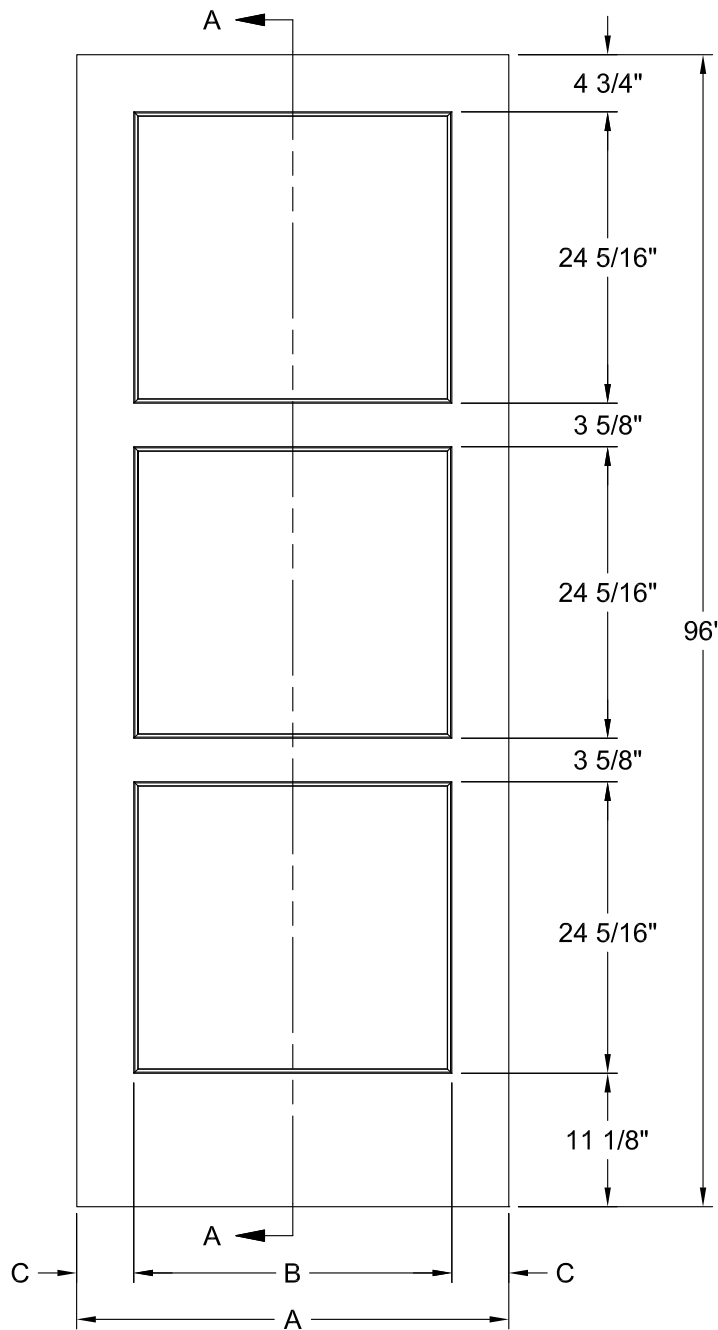

**BIRKDALE 3 PANEL SMOOTH 8'-0"**

Section A-A

Detail A  
Craftsman Sticking

DIMENSION TABLE			
Door Size	A	B	C
3'-0" x 8'-0"	36"	26 1/2"	4 3/4"
2'-10" x 8'-0"	34"	22 1/2"	5 3/4"
2'-8" x 8'-0"	32"	22 1/2"	4 3/4"
2'-6" x 8'-0"	30"	20 1/2"	4 3/4"
2'-4" x 8'-0"	28"	18 1/2"	4 3/4"
2'-2" x 8'-0"	26"	15 1/2"	5 1/4"
2'-0" x 8'-0"	24"	15 1/2"	4 1/4"
1'-10" x 8'-0"	22"	11 1/2"	5 1/4"
1'-8" x 8'-0"	20"	11 1/2"	4 1/4"

**BIRKDALE 3 PANEL SMOOTH 8'-0"**

DIMENSION TABLE			
Door Size	A	B	C
1'-6" x 8'-0"	18"	4 3/8"	9 1/4"
1'-4" x 8'-0"	16"	3 3/8"	9 1/4"
1'-3" x 8'-0"	15"	3 3/4"	7 1/2"
1'-2" x 8'-0"	14"	3 1/4"	7 1/2"
1'-0" x 8'-0"	12"	3"	6"

**BIRKDALE 6 PANEL BIFOLD SMOOTH 8'-0"**

Section A-A

Detail A  
Craftsman Sticking

DIMENSION TABLE				
Door Size	A	B	C	D
3'-0" x 8'-0"	36"	6 1/4"	9 1/4"	5"
2'-10" x 8'-0"	34"	5 1/4"	9 1/4"	5"
2'-8" x 8'-0"	32"	4 1/4"	9 1/4"	5"
2'-6" x 8'-0"	30"	5 1/4"	7 1/2"	4 1/2"
2'-4" x 8'-0"	28"	4 1/4"	7 1/2"	4 1/2"
2'-2" x 8'-0"	26"	3 1/4"	7 1/2"	4 1/2"
2'-0" x 8'-0"	24"	4 1/4"	6"	3 1/2"
1'-10" x 8'-0"	22"	3 1/4"	6"	3 1/2"