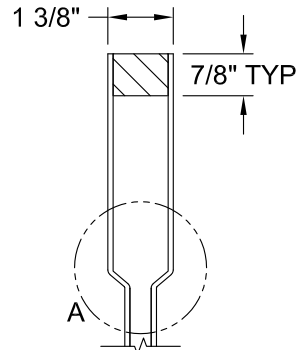

**BIRKDALE 3 PANEL SMOOTH 8'-0"**

Section A-A

Detail A  
Craftsman Sticking

DIMENSION TABLE			
Door Size	A	B	C
3'-0" x 8'-0"	36"	26 1/2"	4 3/4"
2'-10" x 8'-0"	34"	22 1/2"	5 3/4"
2'-8" x 8'-0"	32"	22 1/2"	4 3/4"
2'-6" x 8'-0"	30"	20 1/2"	4 3/4"
2'-4" x 8'-0"	28"	18 1/2"	4 3/4"
2'-2" x 8'-0"	26"	15 1/2"	5 1/4"
2'-0" x 8'-0"	24"	15 1/2"	4 1/4"
1'-10" x 8'-0"	22"	11 1/2"	5 1/4"
1'-8" x 8'-0"	20"	11 1/2"	4 1/4"

**BIRKDALE 3 PANEL SMOOTH 8'-0"**

DIMENSION TABLE			
Door Size	A	B	C
1'-6" x 8'-0"	18"	4 3/8"	9 1/4"
1'-4" x 8'-0"	16"	3 3/8"	9 1/4"
1'-3" x 8'-0"	15"	3 3/4"	7 1/2"
1'-2" x 8'-0"	14"	3 1/4"	7 1/2"
1'-0" x 8'-0"	12"	3"	6"

**BIRKDALE 6 PANEL BIFOLD SMOOTH 8'-0"**

Section A-A

Detail A  
Craftsman Sticking

DIMENSION TABLE				
Door Size	A	B	C	D
3'-0" x 8'-0"	36"	6 1/4"	9 1/4"	5"
2'-10" x 8'-0"	34"	5 1/4"	9 1/4"	5"
2'-8" x 8'-0"	32"	4 1/4"	9 1/4"	5"
2'-6" x 8'-0"	30"	5 1/4"	7 1/2"	4 1/2"
2'-4" x 8'-0"	28"	4 1/4"	7 1/2"	4 1/2"
2'-2" x 8'-0"	26"	3 1/4"	7 1/2"	4 1/2"
2'-0" x 8'-0"	24"	4 1/4"	6"	3 1/2"
1'-10" x 8'-0"	22"	3 1/4"	6"	3 1/2"