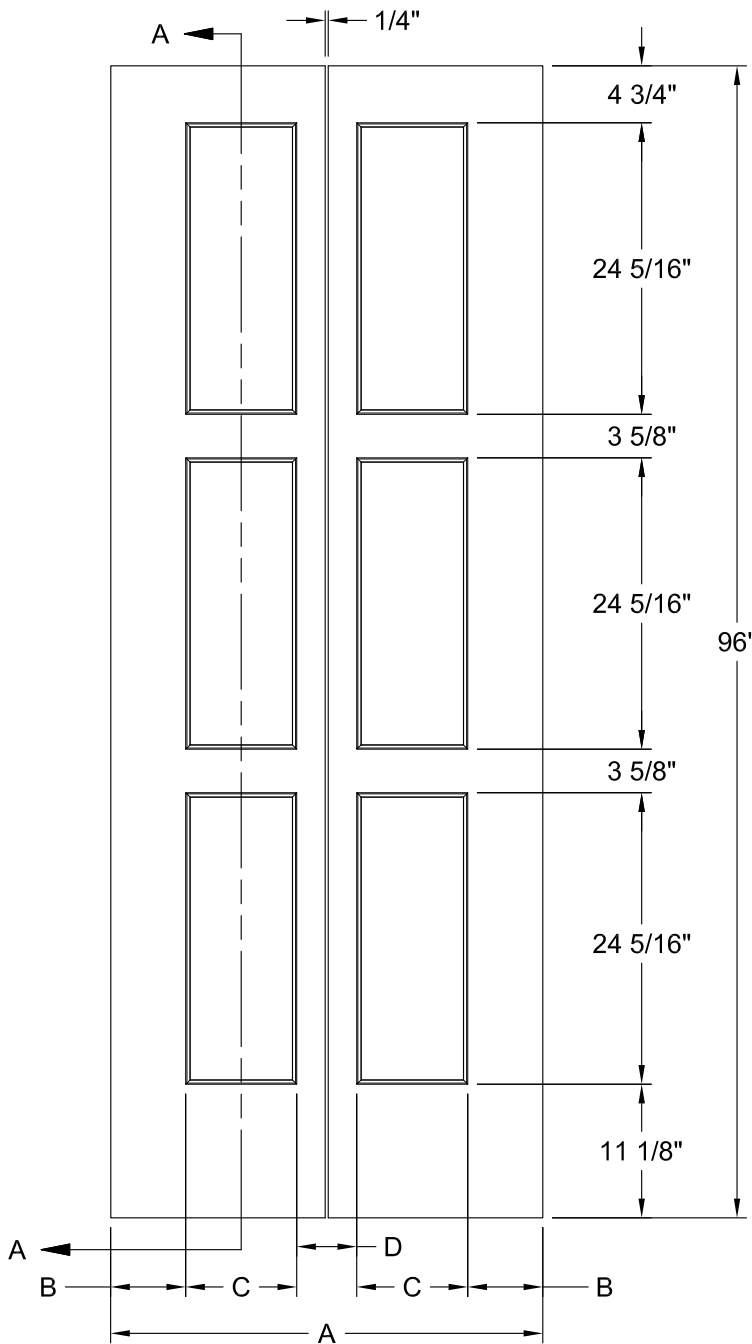

**BIRKDALE 3 PANEL SMOOTH 8'-0"**

Section A-A

Detail A  
Craftsman Sticking

DIMENSION TABLE			
Door Size	A	B	C
3'-0" x 8'-0"	36"	26 1/2"	4 3/4"
2'-10" x 8'-0"	34"	22 1/2"	5 3/4"
2'-8" x 8'-0"	32"	22 1/2"	4 3/4"
2'-6" x 8'-0"	30"	20 1/2"	4 3/4"
2'-4" x 8'-0"	28"	18 1/2"	4 3/4"
2'-2" x 8'-0"	26"	15 1/2"	5 1/4"
2'-0" x 8'-0"	24"	15 1/2"	4 1/4"
1'-10" x 8'-0"	22"	11 1/2"	5 1/4"
1'-8" x 8'-0"	20"	11 1/2"	4 1/4"

**BIRKDALE 3 PANEL SMOOTH 8'-0"**

DIMENSION TABLE			
Door Size	A	B	C
1'-6" x 8'-0"	18"	4 3/8"	9 1/4"
1'-4" x 8'-0"	16"	3 3/8"	9 1/4"
1'-3" x 8'-0"	15"	3 3/4"	7 1/2"
1'-2" x 8'-0"	14"	3 1/4"	7 1/2"
1'-0" x 8'-0"	12"	3"	6"

**BIRKDALE 6 PANEL BIFOLD SMOOTH 8'-0"**

Section A-A

Detail A  
Craftsman Sticking

DIMENSION TABLE				
Door Size	A	B	C	D
3'-0" x 8'-0"	36"	6 1/4"	9 1/4"	5"
2'-10" x 8'-0"	34"	5 1/4"	9 1/4"	5"
2'-8" x 8'-0"	32"	4 1/4"	9 1/4"	5"
2'-6" x 8'-0"	30"	5 1/4"	7 1/2"	4 1/2"
2'-4" x 8'-0"	28"	4 1/4"	7 1/2"	4 1/2"
2'-2" x 8'-0"	26"	3 1/4"	7 1/2"	4 1/2"
2'-0" x 8'-0"	24"	4 1/4"	6"	3 1/2"
1'-10" x 8'-0"	22"	3 1/4"	6"	3 1/2"