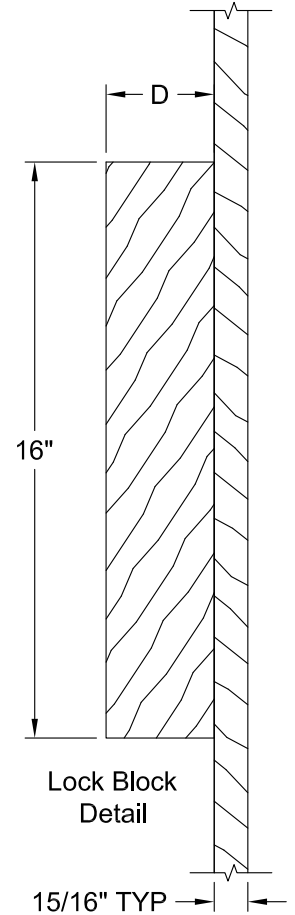

CAIMAN SMOOTH 6'-8"

Dimension Table				
Door Size	A	B	C	D
3'-0" x 6'-8"	36"	23 3/4"	6 1/8"	3"
2'-10" x 6'-8"	34"	21 3/4"	6 1/8"	3"
2'-8" x 6'-8"	32"	21 3/4"	5 1/8"	3"
2'-6" x 6'-8"	30"	19 3/4"	5 1/8"	3"
2'-4" x 6'-8"	28"	17 3/4"	5 1/8"	3"
2'-2" x 6'-8"	26"	15 3/4"	5 1/8"	3"
2'-0" x 6'-8"	24"	15 3/4"	4 1/8"	3"
1'-10" x 6'-8"	22"	15 3/4"	3 1/8"	2 1/8"

CAIMAN SMOOTH 6'-8"

Dimension Table				
Door Size	A	B	C	D
1'-8" x 6'-8"	20"	12"	4"	3"
1'-6" x 6'-8"	18"	12"	3"	2 1/8"
1'-4" x 6'-8"	16"	7"	4 1/2"	3"
1'-3" x 6'-8"	15"	7"	4"	2 11/16"
1'-2" x 6'-8"	14"	7"	3 1/2"	2 1/8"
1'-0" x 6'-8"	12"	7"	2 1/2"	1 3/8"

CAIMAN BIFOLD SMOOTH 6'-8"

Dimension Table					
Door Size	A	B	C	D	E
3'-0" x 6'-8"	36"	9 1/16"	6 7/16"	2 3/8"	17 7/8"
2'-10" x 6'-8"	34"	9 1/16"	5 7/16"	2 3/8"	16 7/8"
2'-8" x 6'-8"	32"	9 1/16"	4 7/16"	2 3/8"	15 7/8"
2'-6" x 6'-8"	30"	9 1/16"	3 7/16"	2 3/8"	14 7/8"
2'-4" x 6'-8"	28"	9 1/16"	2 7/16"	2 3/8"	13 7/8"
2'-0" x 6'-8"	24"	6 3/4"	3 5/16"	1 13/16"	11 7/8"
1'-10" x 6'-8"	22"	6 3/4"	2 5/16"	1 13/16"	10 7/8"