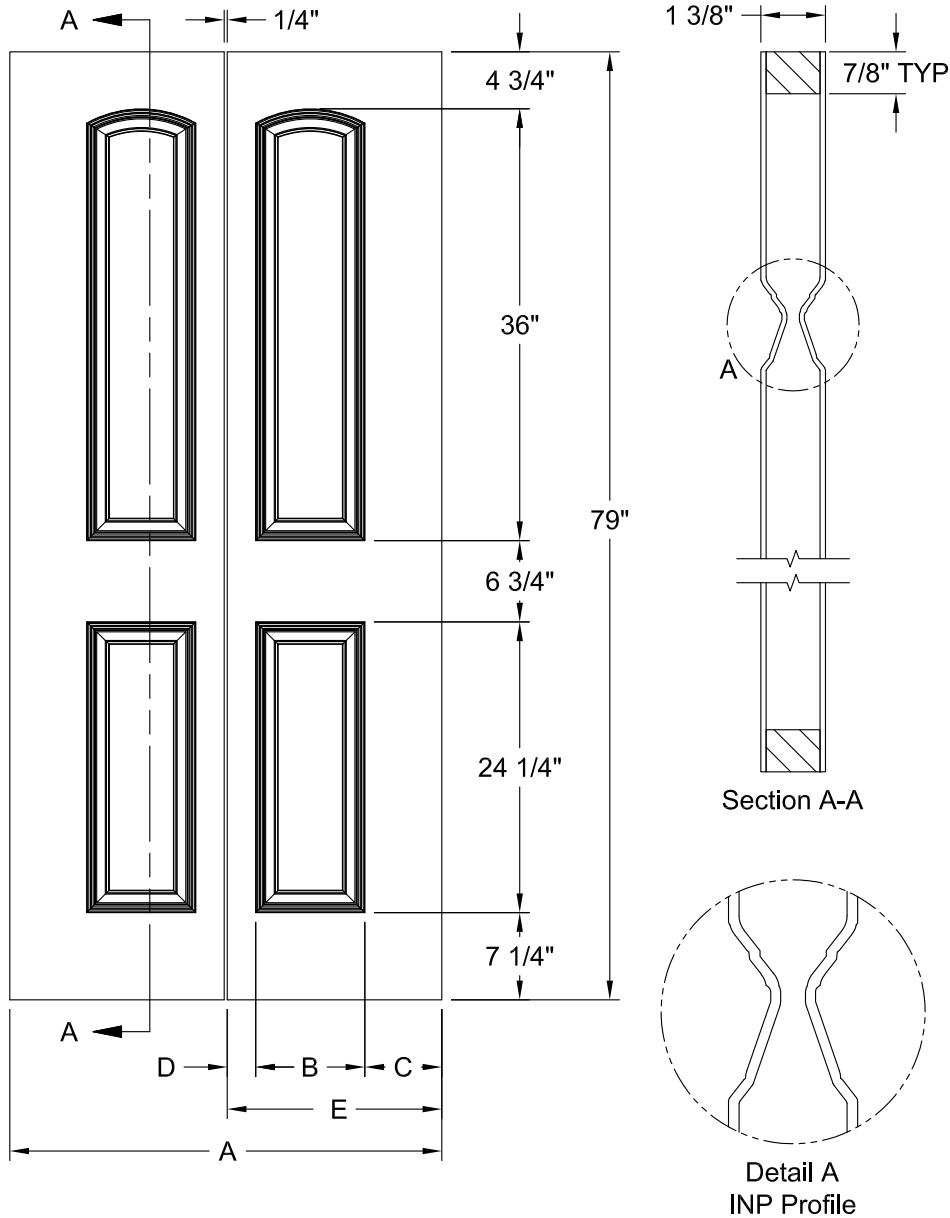

CAIMAN SMOOTH 6'-8"

Dimension Table				
Door Size	A	B	C	D
3'-0" x 6'-8"	36"	23 3/4"	6 1/8"	3"
2'-10" x 6'-8"	34"	21 3/4"	6 1/8"	3"
2'-8" x 6'-8"	32"	21 3/4"	5 1/8"	3"
2'-6" x 6'-8"	30"	19 3/4"	5 1/8"	3"
2'-4" x 6'-8"	28"	17 3/4"	5 1/8"	3"
2'-2" x 6'-8"	26"	15 3/4"	5 1/8"	3"
2'-0" x 6'-8"	24"	15 3/4"	4 1/8"	3"
1'-10" x 6'-8"	22"	15 3/4"	3 1/8"	2 1/8"

CAIMAN SMOOTH 6'-8"

Dimension Table				
Door Size	A	B	C	D
1'-8" x 6'-8"	20"	12"	4"	3"
1'-6" x 6'-8"	18"	12"	3"	2 1/8"
1'-4" x 6'-8"	16"	7"	4 1/2"	3"
1'-3" x 6'-8"	15"	7"	4"	2 11/16"
1'-2" x 6'-8"	14"	7"	3 1/2"	2 1/8"
1'-0" x 6'-8"	12"	7"	2 1/2"	1 3/8"

CAIMAN BIFOLD SMOOTH 6'-8"

Dimension Table					
Door Size	A	B	C	D	E
3'-0" x 6'-8"	36"	9 1/16"	6 7/16"	2 3/8"	17 7/8"
2'-10" x 6'-8"	34"	9 1/16"	5 7/16"	2 3/8"	16 7/8"
2'-8" x 6'-8"	32"	9 1/16"	4 7/16"	2 3/8"	15 7/8"
2'-6" x 6'-8"	30"	9 1/16"	3 7/16"	2 3/8"	14 7/8"
2'-4" x 6'-8"	28"	9 1/16"	2 7/16"	2 3/8"	13 7/8"
2'-0" x 6'-8"	24"	6 3/4"	3 5/16"	1 13/16"	11 7/8"
1'-10" x 6'-8"	22"	6 3/4"	2 5/16"	1 13/16"	10 7/8"