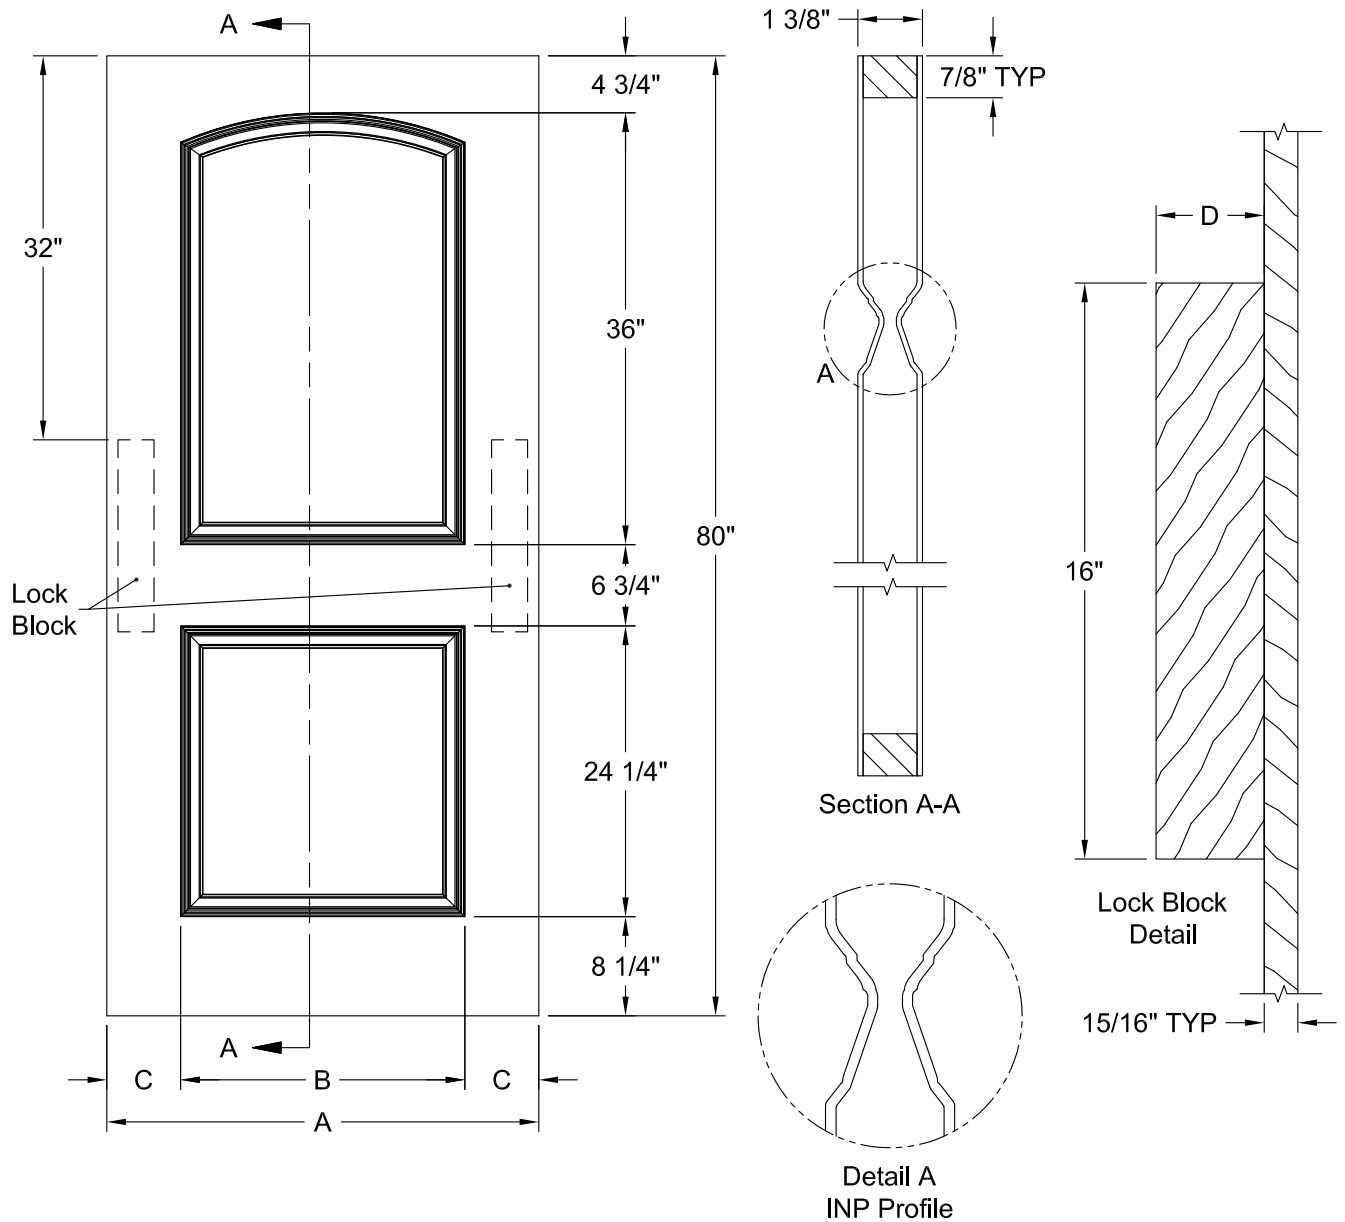

CAIMAN SMOOTH 6'-8"

Dimension Table				
Door Size	A	B	C	D
3'-0" x 6'-8"	36"	23 3/4"	6 1/8"	3"
2'-10" x 6'-8"	34"	21 3/4"	6 1/8"	3"
2'-8" x 6'-8"	32"	21 3/4"	5 1/8"	3"
2'-6" x 6'-8"	30"	19 3/4"	5 1/8"	3"
2'-4" x 6'-8"	28"	17 3/4"	5 1/8"	3"
2'-2" x 6'-8"	26"	15 3/4"	5 1/8"	3"
2'-0" x 6'-8"	24"	15 3/4"	4 1/8"	3"
1'-10" x 6'-8"	22"	15 3/4"	3 1/8"	2 1/8"

CAIMAN SMOOTH 6'-8"

Dimension Table				
Door Size	A	B	C	D
1'-8" x 6'-8"	20"	12"	4"	3"
1'-6" x 6'-8"	18"	12"	3"	2 1/8"
1'-4" x 6'-8"	16"	7"	4 1/2"	3"
1'-3" x 6'-8"	15"	7"	4"	2 11/16"
1'-2" x 6'-8"	14"	7"	3 1/2"	2 1/8"
1'-0" x 6'-8"	12"	7"	2 1/2"	1 3/8"

CAIMAN BIFOLD SMOOTH 6'-8"

Dimension Table					
Door Size	A	B	C	D	E
3'-0" x 6'-8"	36"	9 1/16"	6 7/16"	2 3/8"	17 7/8"
2'-10" x 6'-8"	34"	9 1/16"	5 7/16"	2 3/8"	16 7/8"
2'-8" x 6'-8"	32"	9 1/16"	4 7/16"	2 3/8"	15 7/8"
2'-6" x 6'-8"	30"	9 1/16"	3 7/16"	2 3/8"	14 7/8"
2'-4" x 6'-8"	28"	9 1/16"	2 7/16"	2 3/8"	13 7/8"
2'-0" x 6'-8"	24"	6 3/4"	3 5/16"	1 13/16"	11 7/8"
1'-10" x 6'-8"	22"	6 3/4"	2 5/16"	1 13/16"	10 7/8"