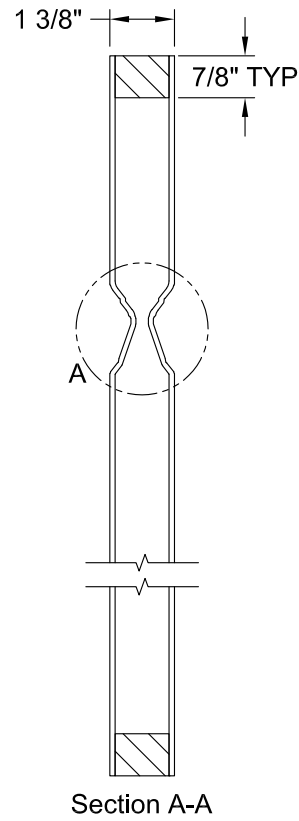

CAIMAN SMOOTH 6'-8"

Dimension Table				
Door Size	A	B	C	D
3'-0" x 6'-8"	36"	23 3/4"	6 1/8"	3"
2'-10" x 6'-8"	34"	21 3/4"	6 1/8"	3"
2'-8" x 6'-8"	32"	21 3/4"	5 1/8"	3"
2'-6" x 6'-8"	30"	19 3/4"	5 1/8"	3"
2'-4" x 6'-8"	28"	17 3/4"	5 1/8"	3"
2'-2" x 6'-8"	26"	15 3/4"	5 1/8"	3"
2'-0" x 6'-8"	24"	15 3/4"	4 1/8"	3"
1'-10" x 6'-8"	22"	15 3/4"	3 1/8"	2 1/8"

CAIMAN SMOOTH 6'-8"

Dimension Table				
Door Size	A	B	C	D
1'-8" x 6'-8"	20"	12"	4"	3"
1'-6" x 6'-8"	18"	12"	3"	2 1/8"
1'-4" x 6'-8"	16"	7"	4 1/2"	3"
1'-3" x 6'-8"	15"	7"	4"	2 11/16"
1'-2" x 6'-8"	14"	7"	3 1/2"	2 1/8"
1'-0" x 6'-8"	12"	7"	2 1/2"	1 3/8"

CAIMAN BIFOLD SMOOTH 6'-8"

Dimension Table					
Door Size	A	B	C	D	E
3'-0" x 6'-8"	36"	9 1/16"	6 7/16"	2 3/8"	17 7/8"
2'-10" x 6'-8"	34"	9 1/16"	5 7/16"	2 3/8"	16 7/8"
2'-8" x 6'-8"	32"	9 1/16"	4 7/16"	2 3/8"	15 7/8"
2'-6" x 6'-8"	30"	9 1/16"	3 7/16"	2 3/8"	14 7/8"
2'-4" x 6'-8"	28"	9 1/16"	2 7/16"	2 3/8"	13 7/8"
2'-0" x 6'-8"	24"	6 3/4"	3 5/16"	1 13/16"	11 7/8"
1'-10" x 6'-8"	22"	6 3/4"	2 5/16"	1 13/16"	10 7/8"