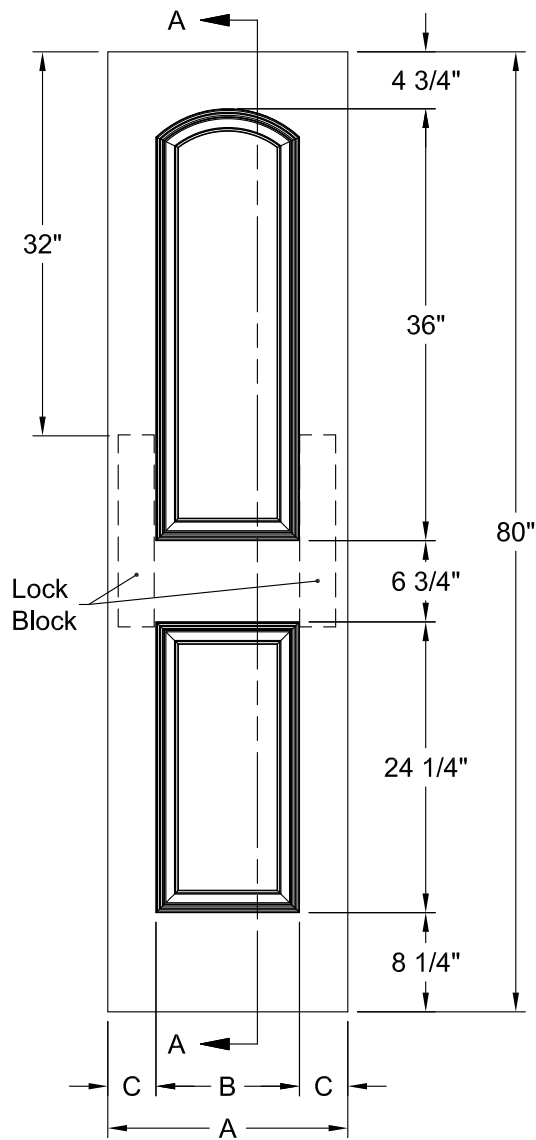

CAIMAN SMOOTH 6'-8"

Dimension Table				
Door Size	A	B	C	D
3'-0" x 6'-8"	36"	23 3/4"	6 1/8"	3"
2'-10" x 6'-8"	34"	21 3/4"	6 1/8"	3"
2'-8" x 6'-8"	32"	21 3/4"	5 1/8"	3"
2'-6" x 6'-8"	30"	19 3/4"	5 1/8"	3"
2'-4" x 6'-8"	28"	17 3/4"	5 1/8"	3"
2'-2" x 6'-8"	26"	15 3/4"	5 1/8"	3"
2'-0" x 6'-8"	24"	15 3/4"	4 1/8"	3"
1'-10" x 6'-8"	22"	15 3/4"	3 1/8"	2 1/8"

CAIMAN SMOOTH 6'-8"

Dimension Table				
Door Size	A	B	C	D
1'-8" x 6'-8"	20"	12"	4"	3"
1'-6" x 6'-8"	18"	12"	3"	2 1/8"
1'-4" x 6'-8"	16"	7"	4 1/2"	3"
1'-3" x 6'-8"	15"	7"	4"	2 11/16"
1'-2" x 6'-8"	14"	7"	3 1/2"	2 1/8"
1'-0" x 6'-8"	12"	7"	2 1/2"	1 3/8"

CAIMAN BIFOLD SMOOTH 6'-8"

Dimension Table					
Door Size	A	B	C	D	E
3'-0" x 6'-8"	36"	9 1/16"	6 7/16"	2 3/8"	17 7/8"
2'-10" x 6'-8"	34"	9 1/16"	5 7/16"	2 3/8"	16 7/8"
2'-8" x 6'-8"	32"	9 1/16"	4 7/16"	2 3/8"	15 7/8"
2'-6" x 6'-8"	30"	9 1/16"	3 7/16"	2 3/8"	14 7/8"
2'-4" x 6'-8"	28"	9 1/16"	2 7/16"	2 3/8"	13 7/8"
2'-0" x 6'-8"	24"	6 3/4"	3 5/16"	1 13/16"	11 7/8"
1'-10" x 6'-8"	22"	6 3/4"	2 5/16"	1 13/16"	10 7/8"