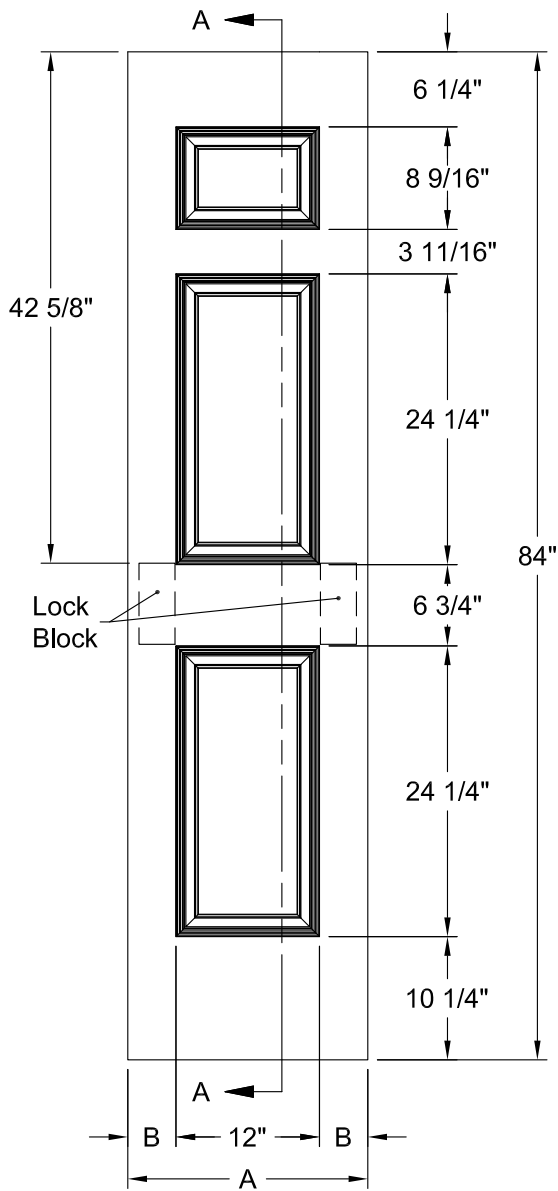

COLONIST SMOOTH 7'-0"

Section A-A