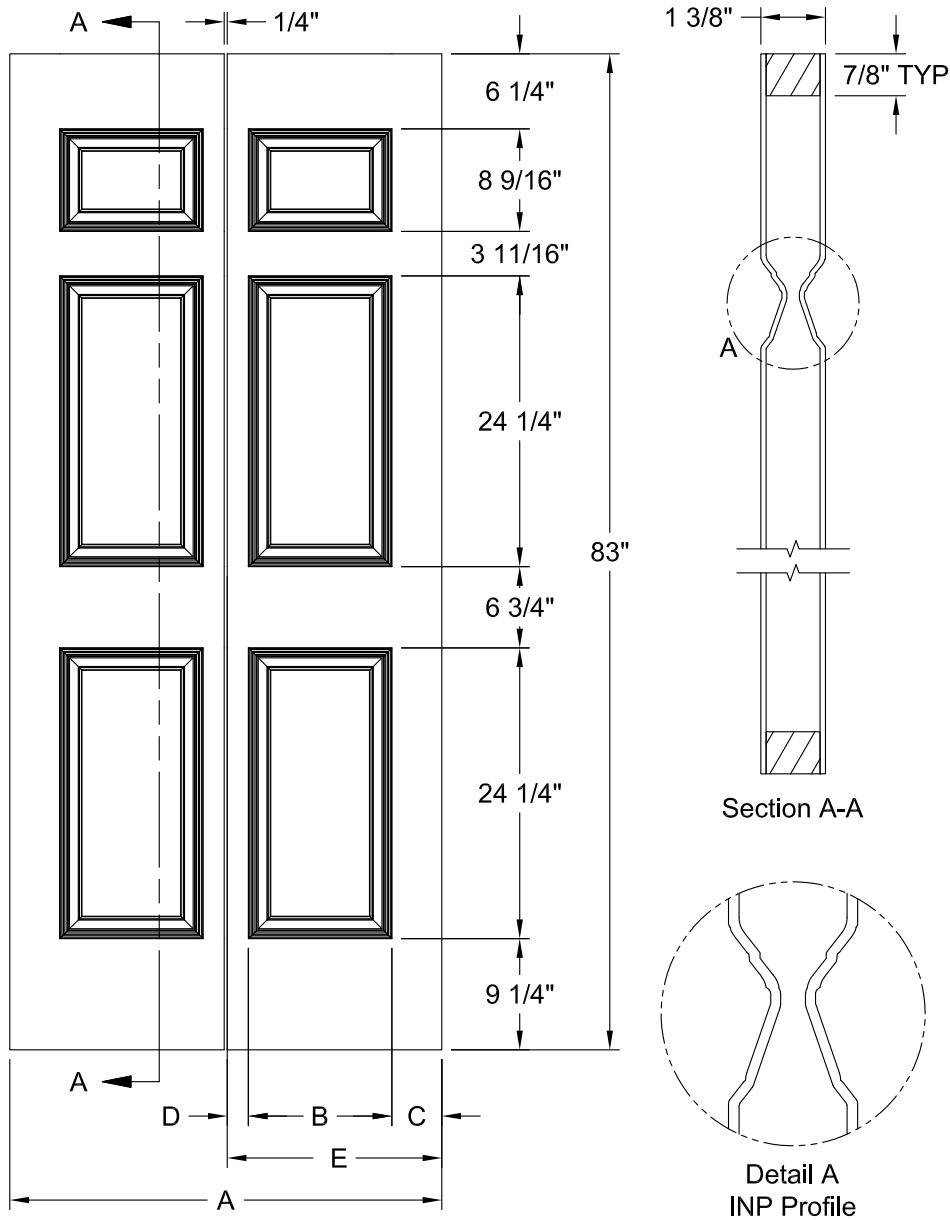

COLONIST BIFOLD SMOOTH 6'-8"

Dimension Table					
Door Size	A	B	C	D	E
3'-0" x 6'-8"	36"	12"	4 1/8"	1 3/4"	17 7/8"
2'-10" x 6'-8"	34"	10"	5 1/8"	1 3/4"	16 7/8"
2'-8" x 6'-8"	32"	10"	4 1/8"	1 3/4"	15 7/8"
2'-6" x 6'-8"	30"	9"	4 1/8"	1 3/4"	14 7/8"
2'-4" x 6'-8"	28"	8"	4 1/8"	1 3/4"	13 7/8"
2'-2" x 6'-8"	26"	6"	5 1/8"	1 3/4"	12 7/8"
2'-0" x 6'-8"	24"	6"	4 1/8"	1 3/4"	11 7/8"
1'-10" x 6'-8"	22"	6"	3 1/8"	1 3/4"	10 7/8"

COLONIST SMOOTH 7'-0"

Section A-A

Lock Block Detail

Detail A
INP Profile

Dimension Table			
Door Size	A	B	C
1'-8" x 7'-0"	20"	4"	3"
1'-6" x 7'-0"	18"	3"	1 5/8"

COLONIST BIFOLD SMOOTH 7'-0"

Dimension Table					
Door Size	A	B	C	D	E
3'-0" x 7'-0"	36"	12"	4 1/8"	1 3/4"	17 7/8"
2'-10" x 7'-0"	34"	10"	5 1/8"	1 3/4"	16 7/8"
2'-8" x 7'-0"	32"	10"	4 1/8"	1 3/4"	15 7/8"
2'-6" x 7'-0"	30"	9"	4 1/8"	1 3/4"	14 7/8"
2'-4" x 7'-0"	28"	8"	4 1/8"	1 3/4"	13 7/8"
2'-2" x 7'-0"	26"	6"	5 1/8"	1 3/4"	11 7/8"
2'-0" x 7'-0"	24"	6"	4 1/8"	1 3/4"	10 7/8"
1'-10" x 7'-0"	22"	6"	3 1/8"	1 3/4"	10 7/8"

COLONIST SMOOTH 8'-0"

Dimension Table				
Door Size	A	B	C	D
3'-0" x 8'-0"	36"	12"	4 1/8"	3"
2'-10" x 8'-0"	34"	10"	5 1/8"	3"
2'-8" x 8'-0"	32"	10"	4 1/8"	3"
2'-6" x 8'-0"	30"	9"	4 1/8"	3"
2'-4" x 8'-0"	28"	8"	4 1/8"	3"
2'-2" x 8'-0"	26"	6"	5 1/8"	3"
2'-0" x 8'-0"	24"	6"	4 1/8"	3"
1'-10" x 8'-0"	22"	6"	3 1/8"	2 1/8"

COLONIST SMOOTH 8'-0"

Section A-A

Lock Block Detail

Detail A
INP Profile

Dimension Table				
Door Size	A	B	C	D
1'-8" x 8'-0"	20"	12"	4"	3"
1'-6" x 8'-0"	18"	12"	3"	1 5/8"
1'-4" x 8'-0"	16"	7"	4 1/2"	3"
1'-3" x 6'-8"	15"	7"	4"	3"
1'-2" x 6'-8"	14"	7"	3 1/2"	2 1/8"
1'-0" x 6'-8"	12"	7"	2 1/2"	1 3/8"