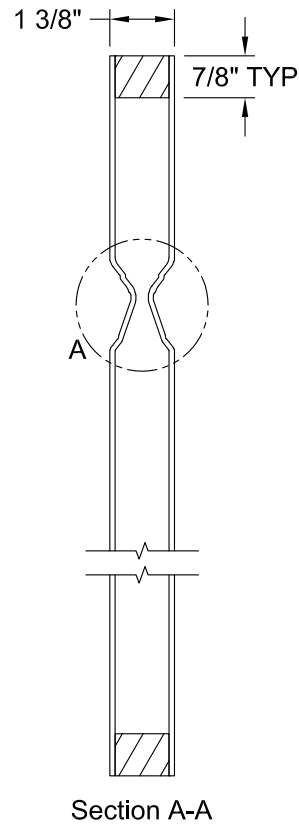

COLONIST PINE GRAIN 7'-0"

Dimension Table			
Door Size	A	B	C
1'-8" x 7'-0"	20"	4"	3"
1'-6" x 7'-0"	18"	3"	1 5/8"