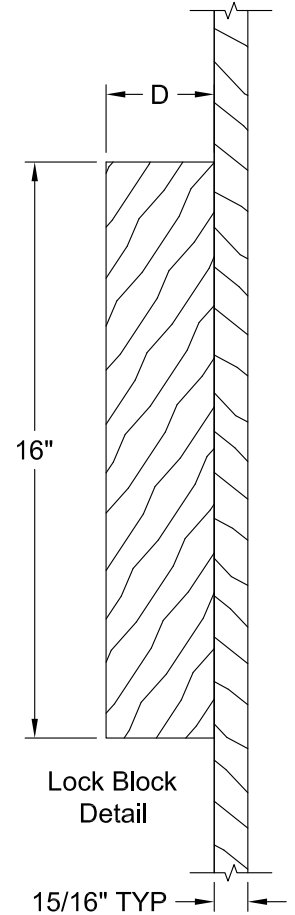

COLONIST PINE GRAIN 7'-0"

Dimension Table				
Door Size	A	B	C	D
3'-0" x 7'-0"	36"	12"	4 1/8"	3"
2'-10" x 7'-0"	34"	10"	5 1/8"	3"
2'-8" x 7'-0"	32"	10"	4 1/8"	3"
2'-6" x 7'-0"	30"	9"	4 1/8"	3"
2'-4" x 7'-0"	28"	8"	4 1/8"	3"
2'-2" x 7'-0"	26"	6"	5 1/8"	3"
2'-0" x 7'-0"	24"	6"	4 1/8"	3"
1'-10" x 7'-0"	22"	6"	3 1/8"	2 1/8"

COLONIST PINE GRAIN 7'-0"

Dimension Table			
Door Size	A	B	C
1'-8" x 7'-0"	20"	4"	3"
1'-6" x 7'-0"	18"	3"	1 5/8"

COLONIST BIFOLD PINE GRAIN 7'-0"

Dimension Table					
Door Size	A	B	C	D	E
3'-0" x 7'-0"	36"	12"	4 1/8"	1 3/4"	17 7/8"
2'-10" x 7'-0"	34"	10"	5 1/8"	1 3/4"	16 7/8"
2'-8" x 7'-0"	32"	10"	4 1/8"	1 3/4"	15 7/8"
2'-6" x 7'-0"	30"	9"	4 1/8"	1 3/4"	14 7/8"
2'-4" x 7'-0"	28"	8"	4 1/8"	1 3/4"	13 7/8"
2'-2" x 7'-0"	26"	6"	5 1/8"	1 3/4"	11 7/8"
2'-0" x 7'-0"	24"	6"	4 1/8"	1 3/4"	10 7/8"
1'-10" x 7'-0"	22"	6"	3 1/8"	1 3/4"	10 7/8"

COLONIST PINE GRAIN 8'-0"

Dimension Table				
Door Size	A	B	C	D
3'-0" x 8'-0"	36"	12"	4 1/8"	3"
2'-10" x 8'-0"	34"	10"	5 1/8"	3"
2'-8" x 8'-0"	32"	10"	4 1/8"	3"
2'-6" x 8'-0"	30"	9"	4 1/8"	3"
2'-4" x 8'-0"	28"	8"	4 1/8"	3"
2'-2" x 8'-0"	26"	6"	5 1/8"	3"
2'-0" x 8'-0"	24"	6"	4 1/8"	3"
1'-10" x 8'-0"	22"	6"	3 1/8"	2 1/8"

COLONIST PINE GRAIN 8'-0"

Section A-A

Lock Block Detail

Detail A
INP Profile

Dimension Table				
Door Size	A	B	C	D
1'-8" x 8'-0"	20"	12"	4"	3"
1'-6" x 8'-0"	18"	12"	3"	1 5/8"
1'-4" x 8'-0"	16"	7"	4 1/2"	3"
1'-3" x 6'-8"	15"	7"	4"	3"
1'-2" x 6'-8"	14"	7"	3 1/2"	2 1/8"
1'-0" x 6'-8"	12"	7"	2 1/2"	1 3/8"