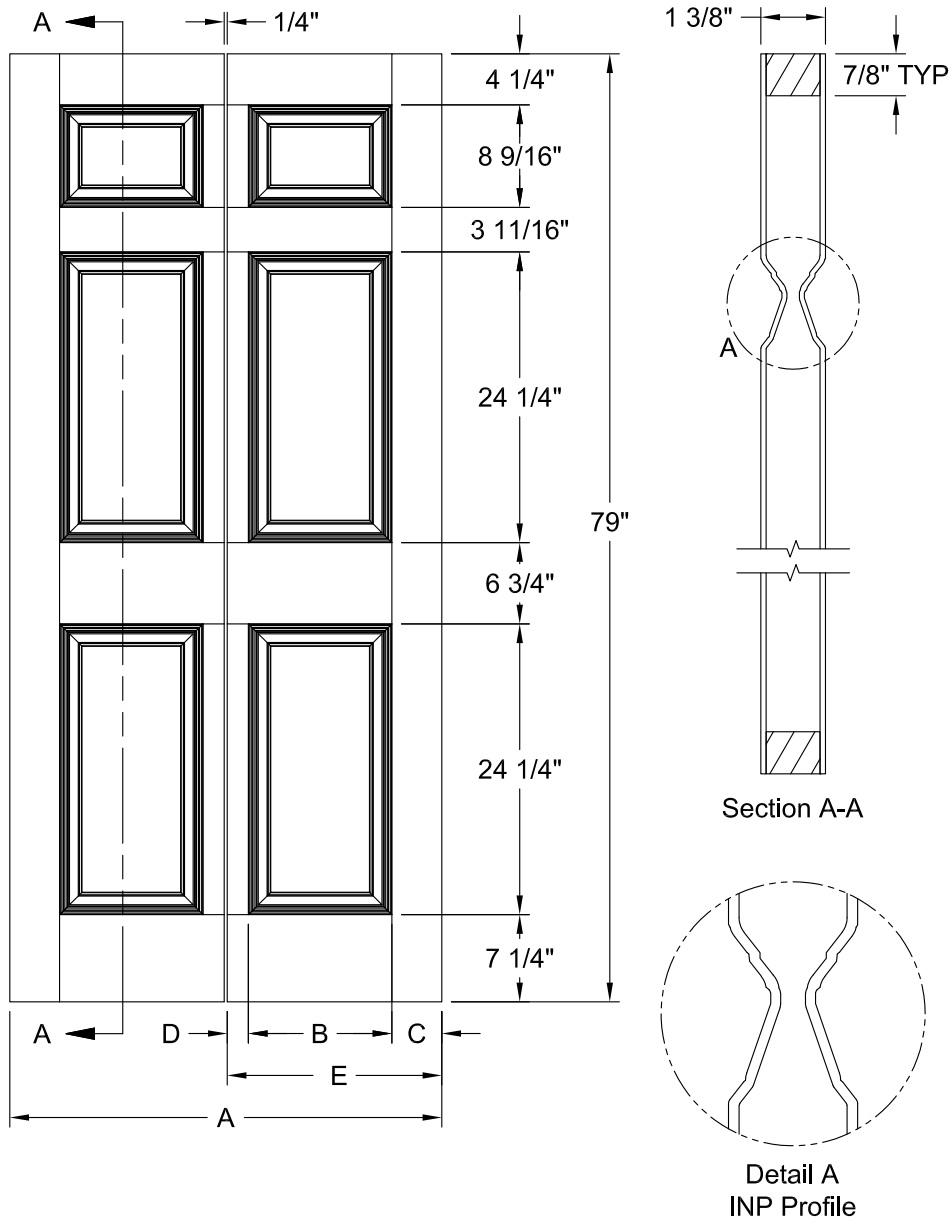

COLONIST PINE GRAIN 6'-8"

Dimension Table				
Door Size	A	B	C	D
3'-0" x 6'-8"	36"	12"	4 1/8"	3"
2'-10" x 6'-8"	34"	10"	5 1/8"	3"
2'-8" x 6'-8"	32"	10"	4 1/8"	3"
2'-6" x 6'-8"	30"	9"	4 1/8"	3"
2'-4" x 6'-8"	28"	8"	4 1/8"	3"
2'-2" x 6'-8"	26"	6"	5 1/8"	3"
2'-0" x 6'-8"	24"	6"	4 1/8"	3"
1'-10" x 6'-8"	22"	6"	3 1/8"	2 1/8"

COLONIST PINE GRAIN 6'-8"

Section A-A

Lock Block Detail

Detail A
INP Profile

Dimension Table				
Door Size	A	B	C	D
1'-8" x 6'-8"	20"	12"	4"	3"
1'-6" x 6'-8"	18"	12"	3"	1 5/8"
1'-4" x 6'-8"	16"	7"	4 1/2"	3"
1'-3" x 6'-8"	15"	7"	4"	3"
1'-2" x 6'-8"	14"	7"	3 1/2"	2 1/8"
1'-0" x 6'-8"	12"	7"	2 1/2"	1 3/8"

COLONIST BIFOLD PINE GRAIN 6'-8"

Dimension Table					
Door Size	A	B	C	D	E
3'-0" x 6'-8"	36"	12"	4 1/8"	1 3/4"	17 7/8"
2'-10" x 6'-8"	34"	10"	5 1/8"	1 3/4"	16 7/8"
2'-8" x 6'-8"	32"	10"	4 1/8"	1 3/4"	15 7/8"
2'-6" x 6'-8"	30"	9"	4 1/8"	1 3/4"	14 7/8"
2'-4" x 6'-8"	28"	8"	4 1/8"	1 3/4"	13 7/8"
2'-2" x 6'-8"	26"	6"	5 1/8"	1 3/4"	12 7/8"
2'-0" x 6'-8"	24"	6"	4 1/8"	1 3/4"	11 7/8"
1'-10" x 6'-8"	22"	6"	3 1/8"	1 3/4"	10 7/8"

COLONIST PINE GRAIN 7'-0"

Dimension Table				
Door Size	A	B	C	D
3'-0" x 7'-0"	36"	12"	4 1/8"	3"
2'-10" x 7'-0"	34"	10"	5 1/8"	3"
2'-8" x 7'-0"	32"	10"	4 1/8"	3"
2'-6" x 7'-0"	30"	9"	4 1/8"	3"
2'-4" x 7'-0"	28"	8"	4 1/8"	3"
2'-2" x 7'-0"	26"	6"	5 1/8"	3"
2'-0" x 7'-0"	24"	6"	4 1/8"	3"
1'-10" x 7'-0"	22"	6"	3 1/8"	2 1/8"