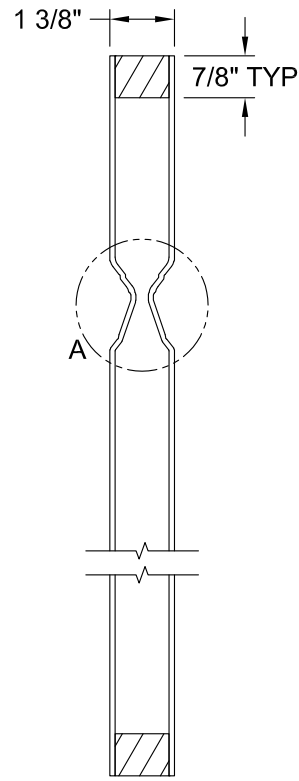

COLONIST SMOOTH 8'-0"

Section A-A

Lock Block Detail

Detail A
INP Profile

Dimension Table				
Door Size	A	B	C	D
1'-8" x 8'-0"	20"	12"	4"	3"
1'-6" x 8'-0"	18"	12"	3"	1 5/8"
1'-4" x 8'-0"	16"	7"	4 1/2"	3"
1'-3" x 6'-8"	15"	7"	4"	3"
1'-2" x 6'-8"	14"	7"	3 1/2"	2 1/8"
1'-0" x 6'-8"	12"	7"	2 1/2"	1 3/8"

COLONIST BIFOLD SMOOTH 8'-0"

Dimension Table					
Door Size	A	B	C	D	E
3'-0" x 8'-0"	36"	10"	5 3/4"	2 3/8"	17 7/8"
2'-10" x 8'-0"	34"	10"	4 3/4"	2 3/8"	16 7/8"
2'-8" x 8'-0"	32"	10"	3 3/4"	2 3/8"	15 7/8"
2'-6" x 8'-0"	30"	10"	2 3/4"	2 3/8"	14 7/8"
2'-4" x 8'-0"	28"	10"	1 3/4"	1 3/8"	13 7/8"
2'-2" x 8'-0"	26"	6"	5 1/8"	1 3/4"	12 7/8"
2'-0" x 8'-0"	24"	6"	4 1/8"	1 3/4"	11 7/8"
1'-10" x 8'-0"	22"	6"	3 1/8"	1 3/4"	10 7/8"

COLONIST PINE GRAIN 6'-8"

Dimension Table				
Door Size	A	B	C	D
3'-0" x 6'-8"	36"	12"	4 1/8"	3"
2'-10" x 6'-8"	34"	10"	5 1/8"	3"
2'-8" x 6'-8"	32"	10"	4 1/8"	3"
2'-6" x 6'-8"	30"	9"	4 1/8"	3"
2'-4" x 6'-8"	28"	8"	4 1/8"	3"
2'-2" x 6'-8"	26"	6"	5 1/8"	3"
2'-0" x 6'-8"	24"	6"	4 1/8"	3"
1'-10" x 6'-8"	22"	6"	3 1/8"	2 1/8"

COLONIST PINE GRAIN 6'-8"

Section A-A

Lock Block Detail

Detail A
INP Profile

Dimension Table				
Door Size	A	B	C	D
1'-8" x 6'-8"	20"	12"	4"	3"
1'-6" x 6'-8"	18"	12"	3"	1 5/8"
1'-4" x 6'-8"	16"	7"	4 1/2"	3"
1'-3" x 6'-8"	15"	7"	4"	3"
1'-2" x 6'-8"	14"	7"	3 1/2"	2 1/8"
1'-0" x 6'-8"	12"	7"	2 1/2"	1 3/8"