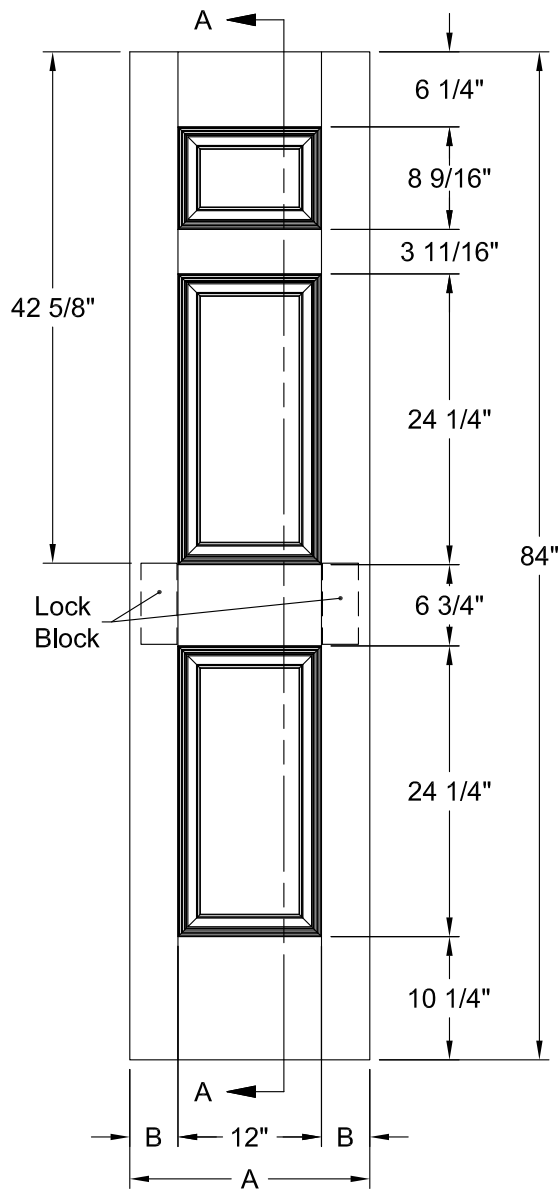

COLONIST PINE GRAIN 7'-0"

Dimension Table			
Door Size	A	B	C
1'-8" x 7'-0"	20"	4"	3"
1'-6" x 7'-0"	18"	3"	1 5/8"