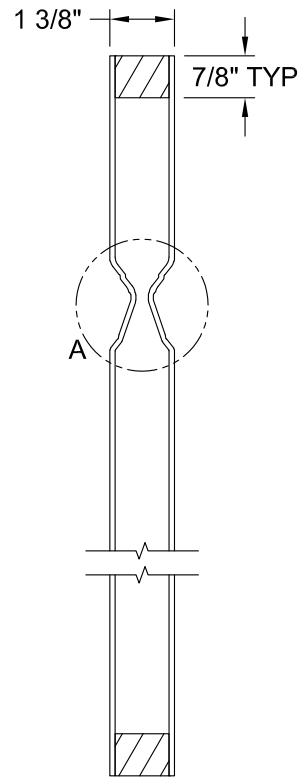

COLONIST PINE GRAIN 8'-0"

Section A-A