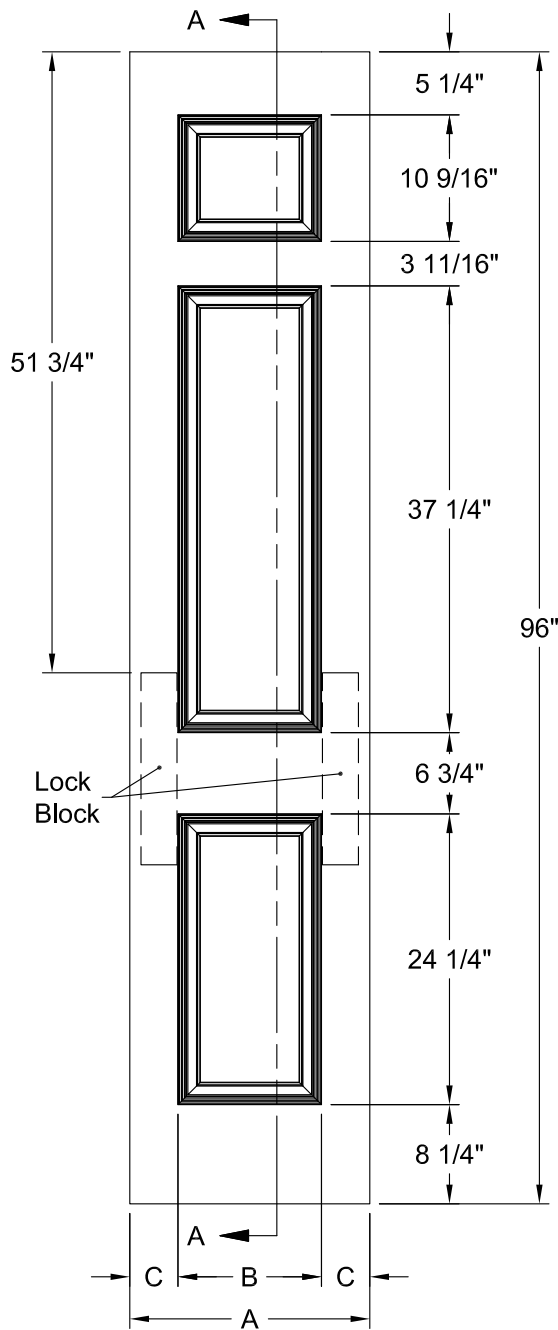

COLONIST SMOOTH 8'-0"

Section A-A