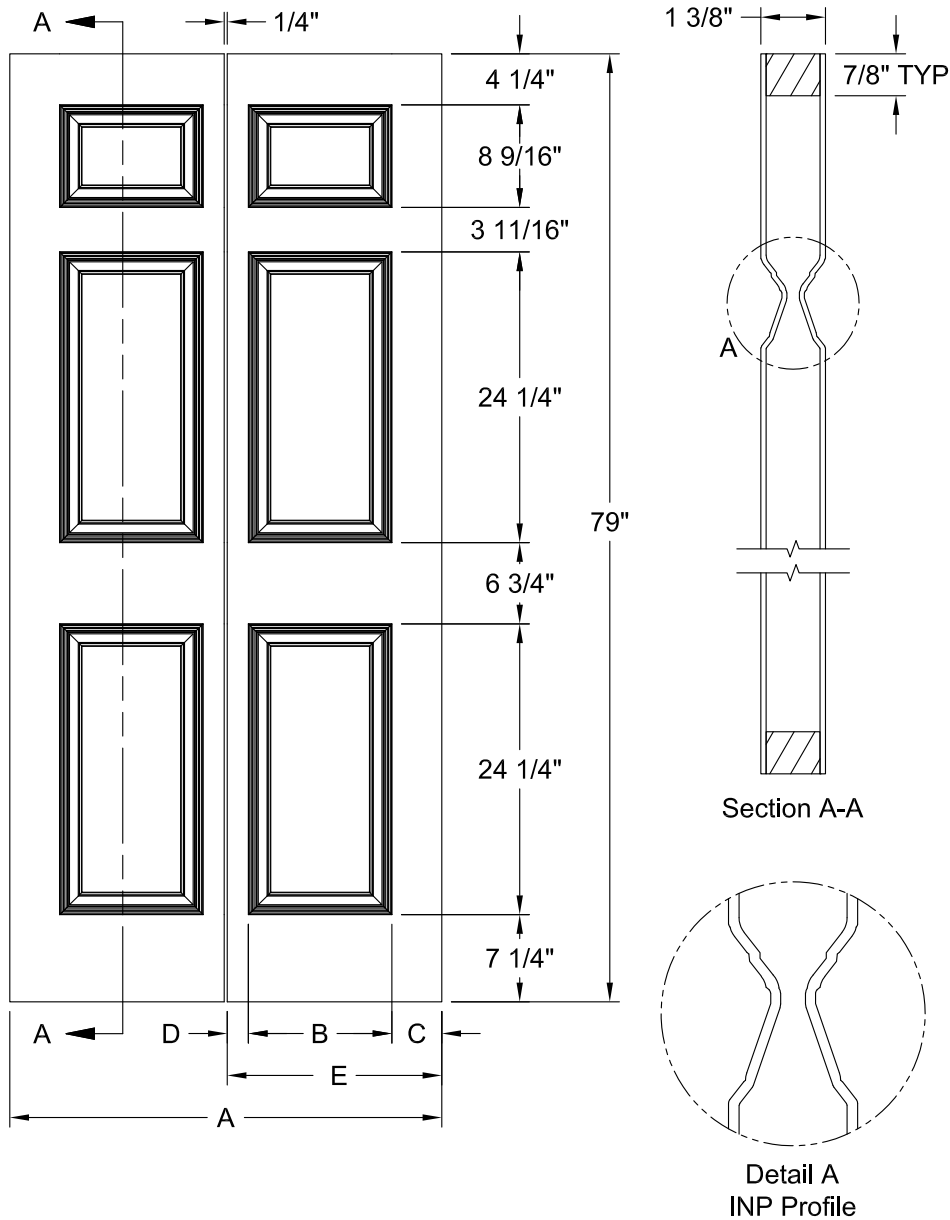

COLONIST SMOOTH 6'-8"

Dimension Table				
Door Size	A	B	C	D
3'-0" x 6'-8"	36"	12"	4 1/8"	3"
2'-10" x 6'-8"	34"	10"	5 1/8"	3"
2'-8" x 6'-8"	32"	10"	4 1/8"	3"
2'-6" x 6'-8"	30"	9"	4 1/8"	3"
2'-4" x 6'-8"	28"	8"	4 1/8"	3"
2'-2" x 6'-8"	26"	6"	5 1/8"	3"
2'-0" x 6'-8"	24"	6"	4 1/8"	3"
1'-10" x 6'-8"	22"	6"	3 1/8"	2 1/8"

COLONIST SMOOTH 6'-8"

Section A-A

Lock Block Detail

Detail A
INP Profile

Dimension Table				
Door Size	A	B	C	D
1'-8" x 6'-8"	20"	12"	4"	3"
1'-6" x 6'-8"	18"	12"	3"	1 5/8"
1'-4" x 6'-8"	16"	7"	4 1/2"	3"
1'-3" x 6'-8"	15"	7"	4"	3"
1'-2" x 6'-8"	14"	7"	3 1/2"	2 1/8"
1'-0" x 6'-8"	12"	7"	2 1/2"	1 3/8"

COLONIST BIFOLD SMOOTH 6'-8"

Dimension Table					
Door Size	A	B	C	D	E
3'-0" x 6'-8"	36"	12"	4 1/8"	1 3/4"	17 7/8"
2'-10" x 6'-8"	34"	10"	5 1/8"	1 3/4"	16 7/8"
2'-8" x 6'-8"	32"	10"	4 1/8"	1 3/4"	15 7/8"
2'-6" x 6'-8"	30"	9"	4 1/8"	1 3/4"	14 7/8"
2'-4" x 6'-8"	28"	8"	4 1/8"	1 3/4"	13 7/8"
2'-2" x 6'-8"	26"	6"	5 1/8"	1 3/4"	12 7/8"
2'-0" x 6'-8"	24"	6"	4 1/8"	1 3/4"	11 7/8"
1'-10" x 6'-8"	22"	6"	3 1/8"	1 3/4"	10 7/8"

COLONIST SMOOTH 7'-0"

Section A-A

Lock Block Detail

Detail A
INP Profile

Dimension Table			
Door Size	A	B	C
1'-8" x 7'-0"	20"	4"	3"
1'-6" x 7'-0"	18"	3"	1 5/8"

COLONIST BIFOLD SMOOTH 7'-0"

Dimension Table					
Door Size	A	B	C	D	E
3'-0" x 7'-0"	36"	12"	4 1/8"	1 3/4"	17 7/8"
2'-10" x 7'-0"	34"	10"	5 1/8"	1 3/4"	16 7/8"
2'-8" x 7'-0"	32"	10"	4 1/8"	1 3/4"	15 7/8"
2'-6" x 7'-0"	30"	9"	4 1/8"	1 3/4"	14 7/8"
2'-4" x 7'-0"	28"	8"	4 1/8"	1 3/4"	13 7/8"
2'-2" x 7'-0"	26"	6"	5 1/8"	1 3/4"	11 7/8"
2'-0" x 7'-0"	24"	6"	4 1/8"	1 3/4"	10 7/8"
1'-10" x 7'-0"	22"	6"	3 1/8"	1 3/4"	10 7/8"