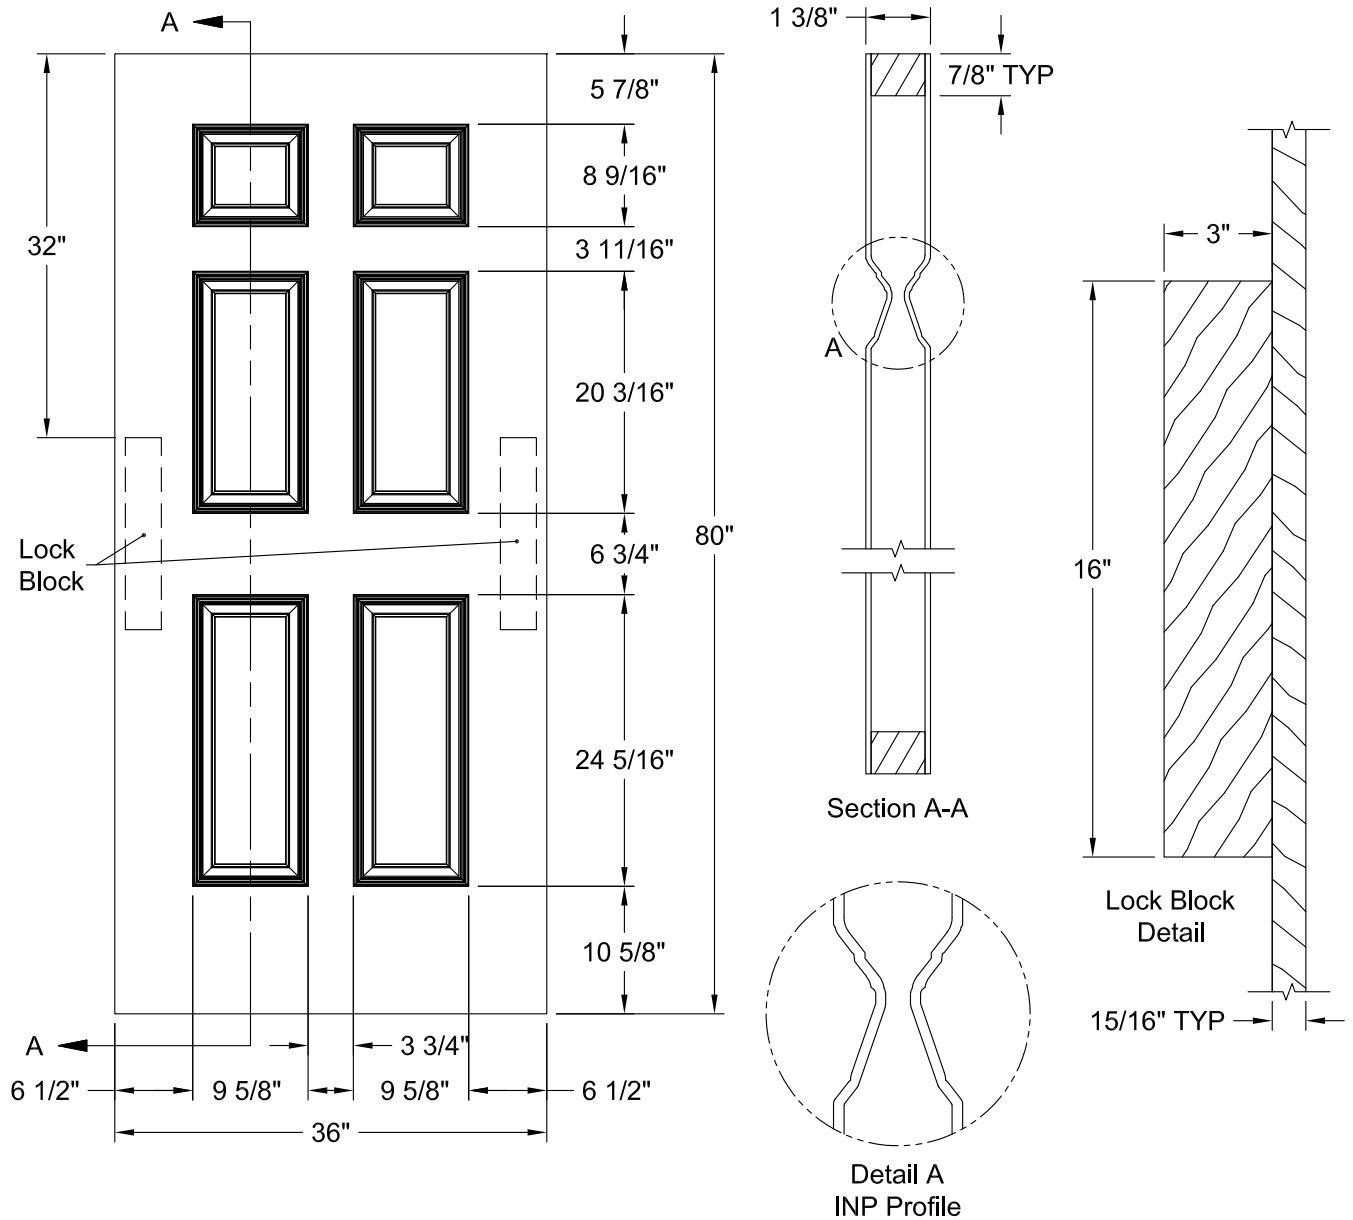

COLONIST PINE GRAIN 7'-0"

Dimension Table			
Door Size	A	B	C
1'-8" x 7'-0"	20"	4"	3"
1'-6" x 7'-0"	18"	3"	1 5/8"

COLONIST BIFOLD PINE GRAIN 7'-0"

Dimension Table					
Door Size	A	B	C	D	E
3'-0" x 7'-0"	36"	12"	4 1/8"	1 3/4"	17 7/8"
2'-10" x 7'-0"	34"	10"	5 1/8"	1 3/4"	16 7/8"
2'-8" x 7'-0"	32"	10"	4 1/8"	1 3/4"	15 7/8"
2'-6" x 7'-0"	30"	9"	4 1/8"	1 3/4"	14 7/8"
2'-4" x 7'-0"	28"	8"	4 1/8"	1 3/4"	13 7/8"
2'-2" x 7'-0"	26"	6"	5 1/8"	1 3/4"	11 7/8"
2'-0" x 7'-0"	24"	6"	4 1/8"	1 3/4"	10 7/8"
1'-10" x 7'-0"	22"	6"	3 1/8"	1 3/4"	10 7/8"

COLONIST PINE GRAIN 8'-0"

Section A-A

Lock Block Detail

Detail A
INP Profile

Dimension Table				
Door Size	A	B	C	D
1'-8" x 8'-0"	20"	12"	4"	3"
1'-6" x 8'-0"	18"	12"	3"	1 5/8"
1'-4" x 8'-0"	16"	7"	4 1/2"	3"
1'-3" x 6'-8"	15"	7"	4"	3"
1'-2" x 6'-8"	14"	7"	3 1/2"	2 1/8"
1'-0" x 6'-8"	12"	7"	2 1/2"	1 3/8"

COLONIST BIFOLD PINE GRAIN 8'-0"

Dimension Table					
Door Size	A	B	C	D	E
3'-0" x 8'-0"	36"	10"	5 3/4"	2 3/8"	17 7/8"
2'-10" x 8'-0"	34"	10"	4 3/4"	2 3/8"	16 7/8"
2'-8" x 8'-0"	32"	10"	3 3/4"	2 3/8"	15 7/8"
2'-6" x 8'-0"	30"	10"	2 3/4"	2 3/8"	14 7/8"
2'-4" x 8'-0"	28"	10"	1 3/4"	1 3/8"	13 7/8"
2'-2" x 8'-0"	26"	6"	5 1/8"	1 3/4"	12 7/8"
2'-0" x 8'-0"	24"	6"	4 1/8"	1 3/4"	11 7/8"
1'-10" x 8'-0"	22"	6"	3 1/8"	1 3/4"	10 7/8"

COLONIST SMOOTH COMMERCIAL 6'-8"

Dimension Table
Door Size
3'-0" x 6'-8"