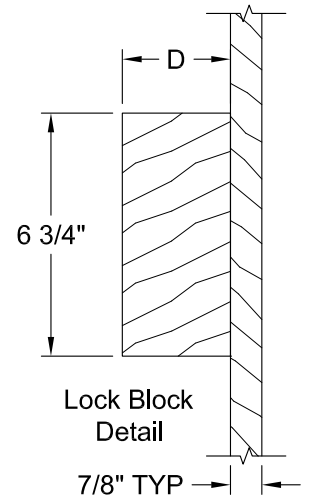

COLONIST BIFOLD SMOOTH 8'-0"

Dimension Table					
Door Size	A	B	C	D	E
3'-0" x 8'-0"	36"	10"	5 3/4"	2 3/8"	17 7/8"
2'-10" x 8'-0"	34"	10"	4 3/4"	2 3/8"	16 7/8"
2'-8" x 8'-0"	32"	10"	3 3/4"	2 3/8"	15 7/8"
2'-6" x 8'-0"	30"	10"	2 3/4"	2 3/8"	14 7/8"
2'-4" x 8'-0"	28"	10"	1 3/4"	1 3/8"	13 7/8"
2'-2" x 8'-0"	26"	6"	5 1/8"	1 3/4"	12 7/8"
2'-0" x 8'-0"	24"	6"	4 1/8"	1 3/4"	11 7/8"
1'-10" x 8'-0"	22"	6"	3 1/8"	1 3/4"	10 7/8"

COLONIST PINE GRAIN 6'-8"

Dimension Table				
Door Size	A	B	C	D
3'-0" x 6'-8"	36"	12"	4 1/8"	3"
2'-10" x 6'-8"	34"	10"	5 1/8"	3"
2'-8" x 6'-8"	32"	10"	4 1/8"	3"
2'-6" x 6'-8"	30"	9"	4 1/8"	3"
2'-4" x 6'-8"	28"	8"	4 1/8"	3"
2'-2" x 6'-8"	26"	6"	5 1/8"	3"
2'-0" x 6'-8"	24"	6"	4 1/8"	3"
1'-10" x 6'-8"	22"	6"	3 1/8"	2 1/8"

COLONIST PINE GRAIN 6'-8"

Section A-A

Lock Block Detail

Detail A
INP Profile

Dimension Table				
Door Size	A	B	C	D
1'-8" x 6'-8"	20"	12"	4"	3"
1'-6" x 6'-8"	18"	12"	3"	1 5/8"
1'-4" x 6'-8"	16"	7"	4 1/2"	3"
1'-3" x 6'-8"	15"	7"	4"	3"
1'-2" x 6'-8"	14"	7"	3 1/2"	2 1/8"
1'-0" x 6'-8"	12"	7"	2 1/2"	1 3/8"

COLONIST BIFOLD PINE GRAIN 6'-8"

Dimension Table					
Door Size	A	B	C	D	E
3'-0" x 6'-8"	36"	12"	4 1/8"	1 3/4"	17 7/8"
2'-10" x 6'-8"	34"	10"	5 1/8"	1 3/4"	16 7/8"
2'-8" x 6'-8"	32"	10"	4 1/8"	1 3/4"	15 7/8"
2'-6" x 6'-8"	30"	9"	4 1/8"	1 3/4"	14 7/8"
2'-4" x 6'-8"	28"	8"	4 1/8"	1 3/4"	13 7/8"
2'-2" x 6'-8"	26"	6"	5 1/8"	1 3/4"	12 7/8"
2'-0" x 6'-8"	24"	6"	4 1/8"	1 3/4"	11 7/8"
1'-10" x 6'-8"	22"	6"	3 1/8"	1 3/4"	10 7/8"