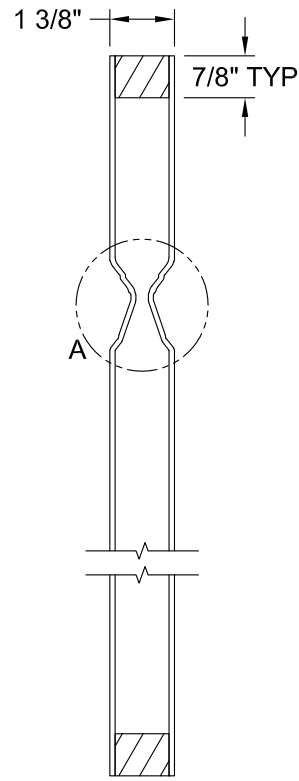

Lock Block Detail

COLONIST SMOOTH 7'-0"

Section A-A