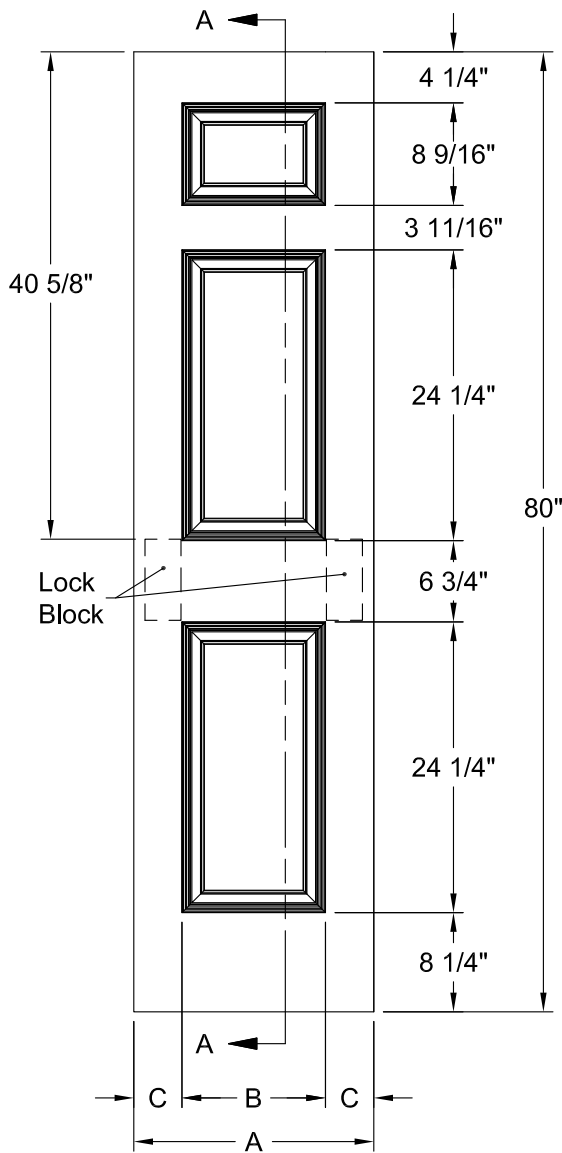

COLONIST SMOOTH 6'-8"

Dimension Table				
Door Size	A	B	C	D
3'-0" x 6'-8"	36"	12"	4 1/8"	3"
2'-10" x 6'-8"	34"	10"	5 1/8"	3"
2'-8" x 6'-8"	32"	10"	4 1/8"	3"
2'-6" x 6'-8"	30"	9"	4 1/8"	3"
2'-4" x 6'-8"	28"	8"	4 1/8"	3"
2'-2" x 6'-8"	26"	6"	5 1/8"	3"
2'-0" x 6'-8"	24"	6"	4 1/8"	3"
1'-10" x 6'-8"	22"	6"	3 1/8"	2 1/8"

COLONIST SMOOTH 6'-8"

Section A-A

Lock Block Detail

Detail A
INP Profile

Dimension Table				
Door Size	A	B	C	D
1'-8" x 6'-8"	20"	12"	4"	3"
1'-6" x 6'-8"	18"	12"	3"	1 5/8"
1'-4" x 6'-8"	16"	7"	4 1/2"	3"
1'-3" x 6'-8"	15"	7"	4"	3"
1'-2" x 6'-8"	14"	7"	3 1/2"	2 1/8"
1'-0" x 6'-8"	12"	7"	2 1/2"	1 3/8"

COLONIST BIFOLD SMOOTH 6'-8"

Dimension Table					
Door Size	A	B	C	D	E
3'-0" x 6'-8"	36"	12"	4 1/8"	1 3/4"	17 7/8"
2'-10" x 6'-8"	34"	10"	5 1/8"	1 3/4"	16 7/8"
2'-8" x 6'-8"	32"	10"	4 1/8"	1 3/4"	15 7/8"
2'-6" x 6'-8"	30"	9"	4 1/8"	1 3/4"	14 7/8"
2'-4" x 6'-8"	28"	8"	4 1/8"	1 3/4"	13 7/8"
2'-2" x 6'-8"	26"	6"	5 1/8"	1 3/4"	12 7/8"
2'-0" x 6'-8"	24"	6"	4 1/8"	1 3/4"	11 7/8"
1'-10" x 6'-8"	22"	6"	3 1/8"	1 3/4"	10 7/8"

COLONIST SMOOTH 7'-0"

Section A-A

Lock Block Detail

Detail A
INP Profile

Dimension Table			
Door Size	A	B	C
1'-8" x 7'-0"	20"	4"	3"
1'-6" x 7'-0"	18"	3"	1 5/8"

COLONIST BIFOLD SMOOTH 7'-0"

Dimension Table					
Door Size	A	B	C	D	E
3'-0" x 7'-0"	36"	12"	4 1/8"	1 3/4"	17 7/8"
2'-10" x 7'-0"	34"	10"	5 1/8"	1 3/4"	16 7/8"
2'-8" x 7'-0"	32"	10"	4 1/8"	1 3/4"	15 7/8"
2'-6" x 7'-0"	30"	9"	4 1/8"	1 3/4"	14 7/8"
2'-4" x 7'-0"	28"	8"	4 1/8"	1 3/4"	13 7/8"
2'-2" x 7'-0"	26"	6"	5 1/8"	1 3/4"	11 7/8"
2'-0" x 7'-0"	24"	6"	4 1/8"	1 3/4"	10 7/8"
1'-10" x 7'-0"	22"	6"	3 1/8"	1 3/4"	10 7/8"