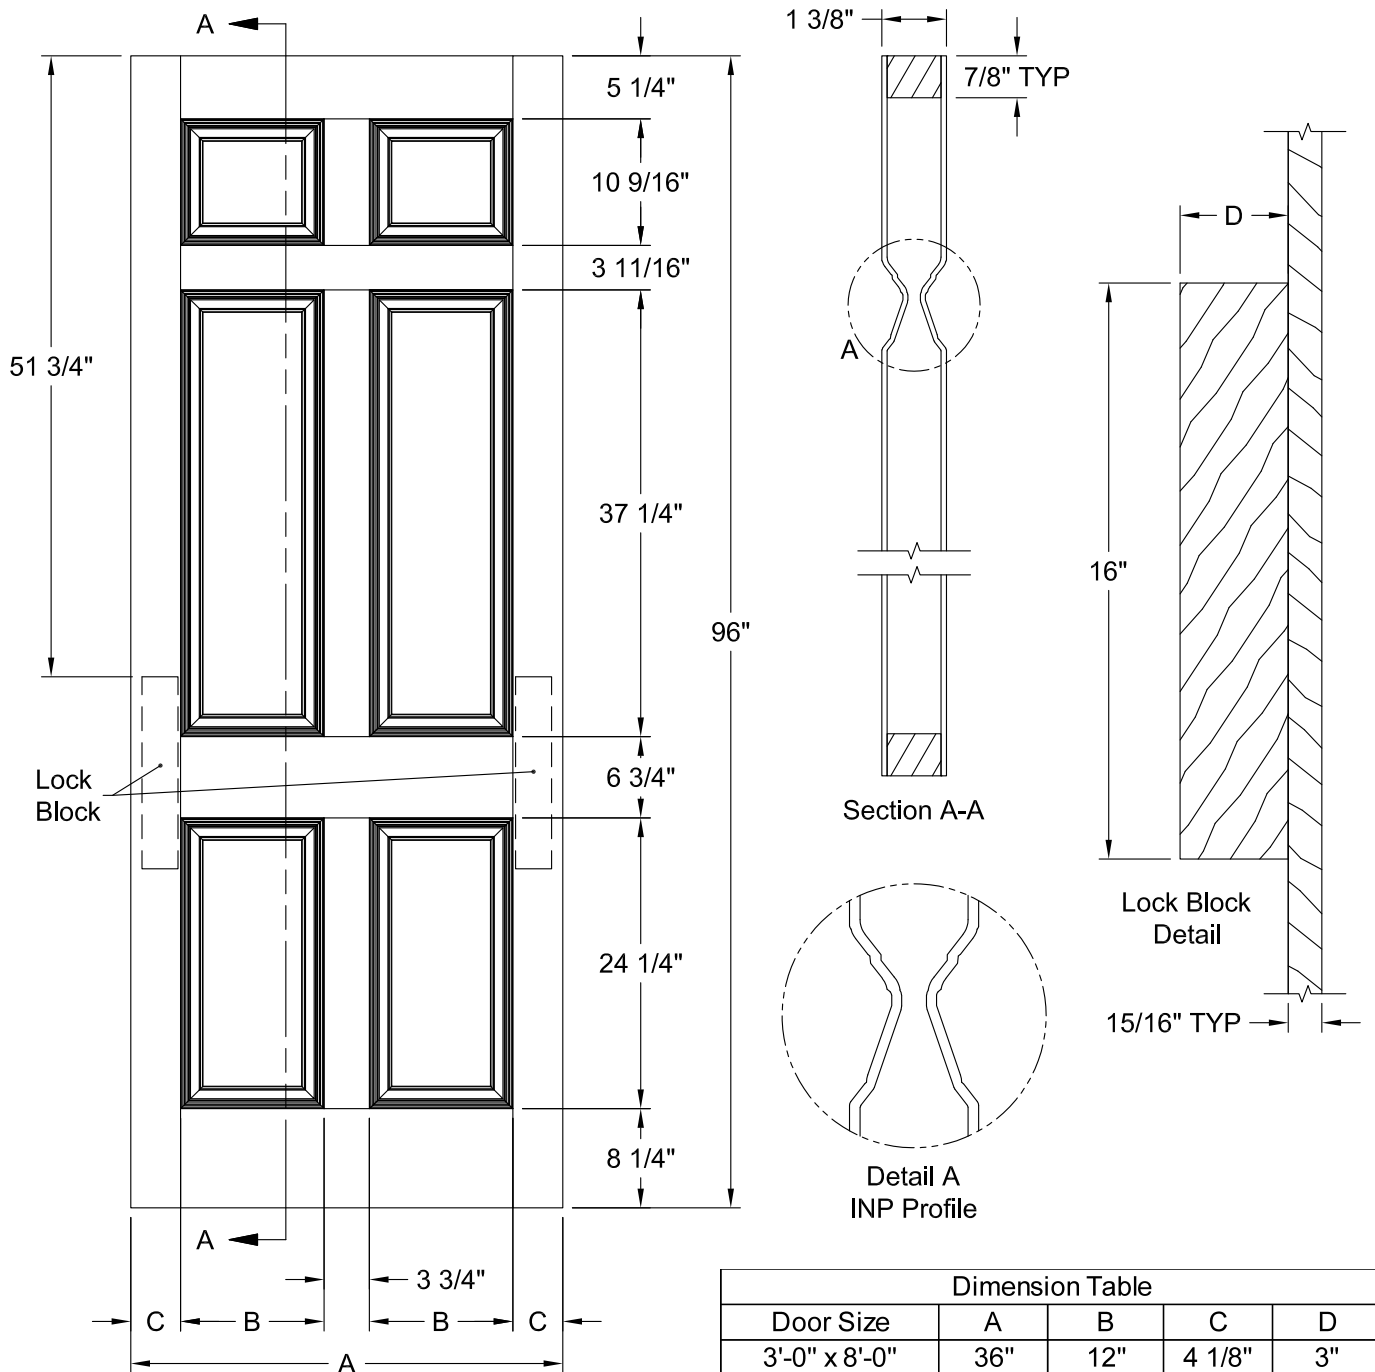

COLONIST BIFOLD PINE GRAIN 6'-8"

Dimension Table					
Door Size	A	B	C	D	E
3'-0" x 6'-8"	36"	12"	4 1/8"	1 3/4"	17 7/8"
2'-10" x 6'-8"	34"	10"	5 1/8"	1 3/4"	16 7/8"
2'-8" x 6'-8"	32"	10"	4 1/8"	1 3/4"	15 7/8"
2'-6" x 6'-8"	30"	9"	4 1/8"	1 3/4"	14 7/8"
2'-4" x 6'-8"	28"	8"	4 1/8"	1 3/4"	13 7/8"
2'-2" x 6'-8"	26"	6"	5 1/8"	1 3/4"	12 7/8"
2'-0" x 6'-8"	24"	6"	4 1/8"	1 3/4"	11 7/8"
1'-10" x 6'-8"	22"	6"	3 1/8"	1 3/4"	10 7/8"

COLONIST PINE GRAIN 7'-0"

Dimension Table				
Door Size	A	B	C	D
3'-0" x 7'-0"	36"	12"	4 1/8"	3"
2'-10" x 7'-0"	34"	10"	5 1/8"	3"
2'-8" x 7'-0"	32"	10"	4 1/8"	3"
2'-6" x 7'-0"	30"	9"	4 1/8"	3"
2'-4" x 7'-0"	28"	8"	4 1/8"	3"
2'-2" x 7'-0"	26"	6"	5 1/8"	3"
2'-0" x 7'-0"	24"	6"	4 1/8"	3"
1'-10" x 7'-0"	22"	6"	3 1/8"	2 1/8"

COLONIST PINE GRAIN 7'-0"

Dimension Table			
Door Size	A	B	C
1'-8" x 7'-0"	20"	4"	3"
1'-6" x 7'-0"	18"	3"	1 5/8"

COLONIST BIFOLD PINE GRAIN 7'-0"

Dimension Table					
Door Size	A	B	C	D	E
3'-0" x 7'-0"	36"	12"	4 1/8"	1 3/4"	17 7/8"
2'-10" x 7'-0"	34"	10"	5 1/8"	1 3/4"	16 7/8"
2'-8" x 7'-0"	32"	10"	4 1/8"	1 3/4"	15 7/8"
2'-6" x 7'-0"	30"	9"	4 1/8"	1 3/4"	14 7/8"
2'-4" x 7'-0"	28"	8"	4 1/8"	1 3/4"	13 7/8"
2'-2" x 7'-0"	26"	6"	5 1/8"	1 3/4"	11 7/8"
2'-0" x 7'-0"	24"	6"	4 1/8"	1 3/4"	10 7/8"
1'-10" x 7'-0"	22"	6"	3 1/8"	1 3/4"	10 7/8"

COLONIST PINE GRAIN 8'-0"

Dimension Table				
Door Size	A	B	C	D
3'-0" x 8'-0"	36"	12"	4 1/8"	3"
2'-10" x 8'-0"	34"	10"	5 1/8"	3"
2'-8" x 8'-0"	32"	10"	4 1/8"	3"
2'-6" x 8'-0"	30"	9"	4 1/8"	3"
2'-4" x 8'-0"	28"	8"	4 1/8"	3"
2'-2" x 8'-0"	26"	6"	5 1/8"	3"
2'-0" x 8'-0"	24"	6"	4 1/8"	3"
1'-10" x 8'-0"	22"	6"	3 1/8"	2 1/8"