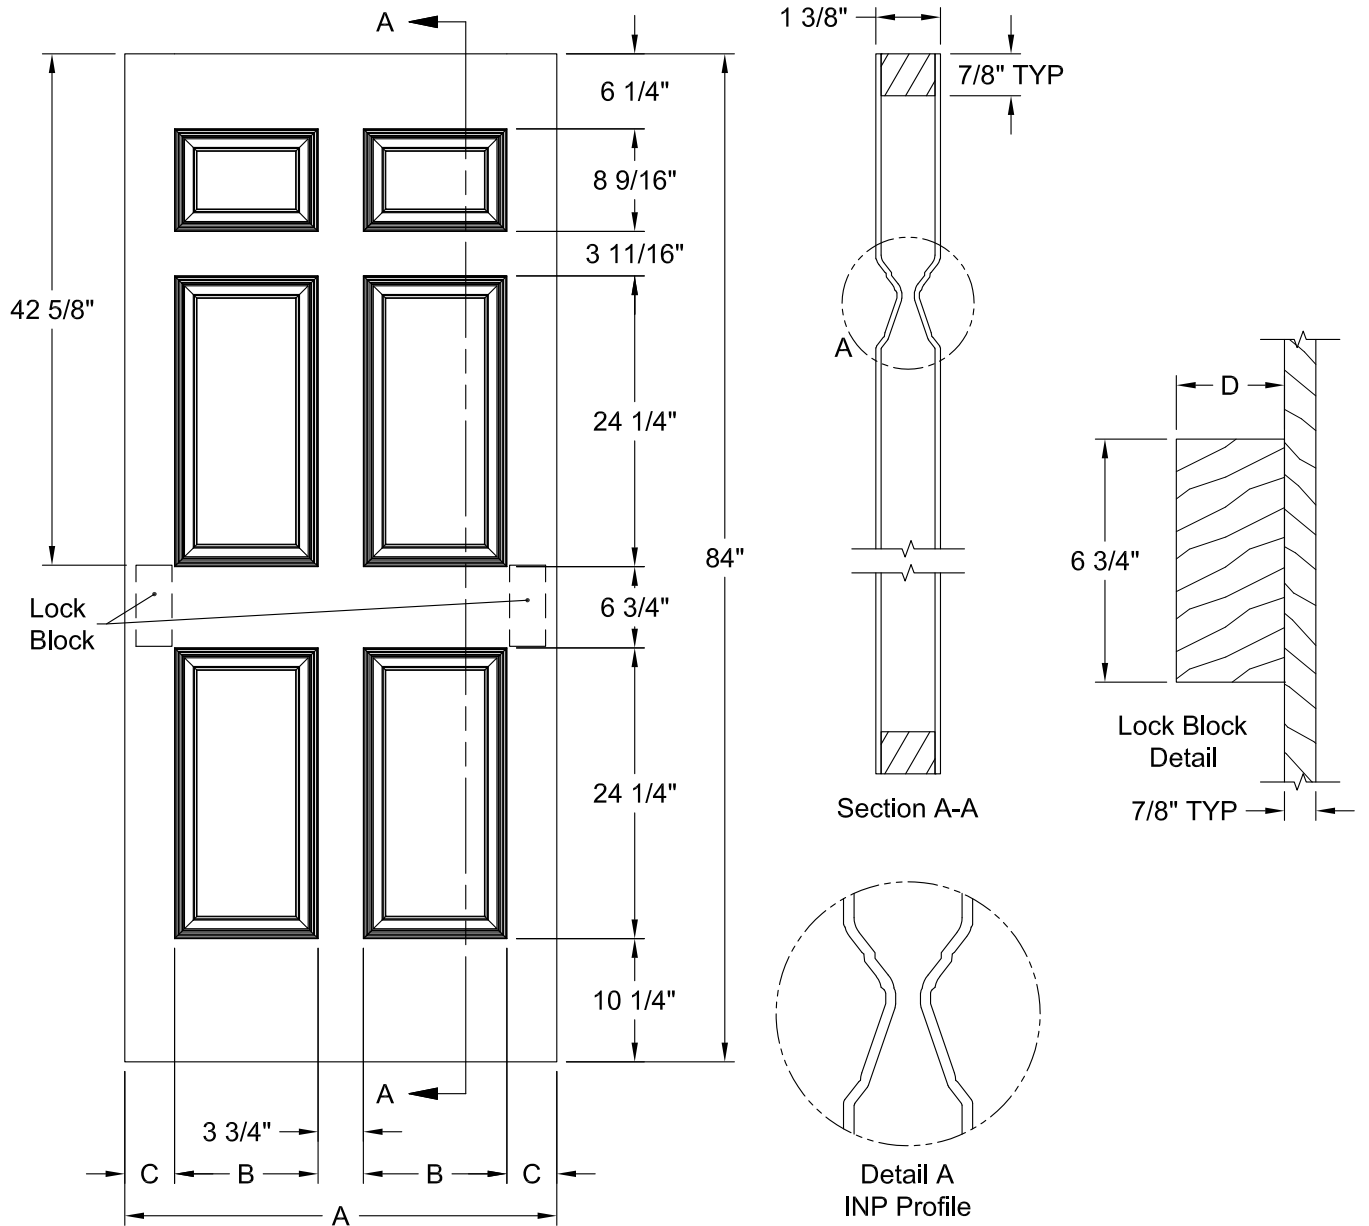

COLONIST SMOOTH 6'-8"

Dimension Table				
Door Size	A	B	C	D
3'-0" x 6'-8"	36"	12"	4 1/8"	3"
2'-10" x 6'-8"	34"	10"	5 1/8"	3"
2'-8" x 6'-8"	32"	10"	4 1/8"	3"
2'-6" x 6'-8"	30"	9"	4 1/8"	3"
2'-4" x 6'-8"	28"	8"	4 1/8"	3"
2'-2" x 6'-8"	26"	6"	5 1/8"	3"
2'-0" x 6'-8"	24"	6"	4 1/8"	3"
1'-10" x 6'-8"	22"	6"	3 1/8"	2 1/8"

COLONIST SMOOTH 6'-8"

Section A-A

Lock Block Detail

Detail A
INP Profile

Dimension Table				
Door Size	A	B	C	D
1'-8" x 6'-8"	20"	12"	4"	3"
1'-6" x 6'-8"	18"	12"	3"	1 5/8"
1'-4" x 6'-8"	16"	7"	4 1/2"	3"
1'-3" x 6'-8"	15"	7"	4"	3"
1'-2" x 6'-8"	14"	7"	3 1/2"	2 1/8"
1'-0" x 6'-8"	12"	7"	2 1/2"	1 3/8"

COLONIST BIFOLD SMOOTH 6'-8"

Dimension Table					
Door Size	A	B	C	D	E
3'-0" x 6'-8"	36"	12"	4 1/8"	1 3/4"	17 7/8"
2'-10" x 6'-8"	34"	10"	5 1/8"	1 3/4"	16 7/8"
2'-8" x 6'-8"	32"	10"	4 1/8"	1 3/4"	15 7/8"
2'-6" x 6'-8"	30"	9"	4 1/8"	1 3/4"	14 7/8"
2'-4" x 6'-8"	28"	8"	4 1/8"	1 3/4"	13 7/8"
2'-2" x 6'-8"	26"	6"	5 1/8"	1 3/4"	12 7/8"
2'-0" x 6'-8"	24"	6"	4 1/8"	1 3/4"	11 7/8"
1'-10" x 6'-8"	22"	6"	3 1/8"	1 3/4"	10 7/8"

COLONIST SMOOTH 7'-0"

Dimension Table				
Door Size	A	B	C	D
3'-0" x 7'-0"	36"	12"	4 1/8"	3"
2'-10" x 7'-0"	34"	10"	5 1/8"	3"
2'-8" x 7'-0"	32"	10"	4 1/8"	3"
2'-6" x 7'-0"	30"	9"	4 1/8"	3"
2'-4" x 7'-0"	28"	8"	4 1/8"	3"
2'-2" x 7'-0"	26"	6"	5 1/8"	3"
2'-0" x 7'-0"	24"	6"	4 1/8"	3"
1'-10" x 7'-0"	22"	6"	3 1/8"	2 1/8"