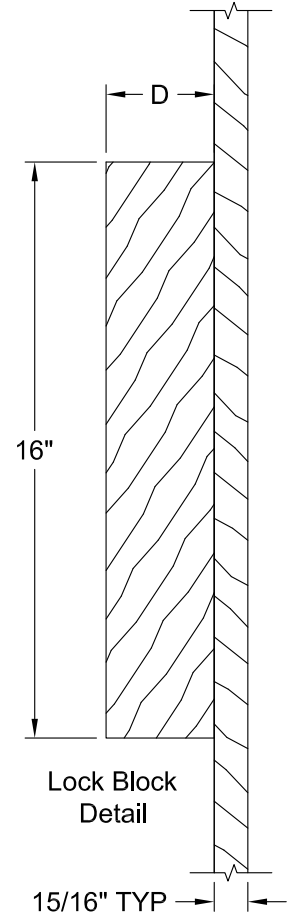

COLONIST SMOOTH 7'-0"

Section A-A

Lock Block Detail

Detail A
INP Profile

Dimension Table			
Door Size	A	B	C
1'-8" x 7'-0"	20"	4"	3"
1'-6" x 7'-0"	18"	3"	1 5/8"

COLONIST BIFOLD SMOOTH 7'-0"

Dimension Table					
Door Size	A	B	C	D	E
3'-0" x 7'-0"	36"	12"	4 1/8"	1 3/4"	17 7/8"
2'-10" x 7'-0"	34"	10"	5 1/8"	1 3/4"	16 7/8"
2'-8" x 7'-0"	32"	10"	4 1/8"	1 3/4"	15 7/8"
2'-6" x 7'-0"	30"	9"	4 1/8"	1 3/4"	14 7/8"
2'-4" x 7'-0"	28"	8"	4 1/8"	1 3/4"	13 7/8"
2'-2" x 7'-0"	26"	6"	5 1/8"	1 3/4"	11 7/8"
2'-0" x 7'-0"	24"	6"	4 1/8"	1 3/4"	10 7/8"
1'-10" x 7'-0"	22"	6"	3 1/8"	1 3/4"	10 7/8"

COLONIST SMOOTH 8'-0"

Dimension Table				
Door Size	A	B	C	D
3'-0" x 8'-0"	36"	12"	4 1/8"	3"
2'-10" x 8'-0"	34"	10"	5 1/8"	3"
2'-8" x 8'-0"	32"	10"	4 1/8"	3"
2'-6" x 8'-0"	30"	9"	4 1/8"	3"
2'-4" x 8'-0"	28"	8"	4 1/8"	3"
2'-2" x 8'-0"	26"	6"	5 1/8"	3"
2'-0" x 8'-0"	24"	6"	4 1/8"	3"
1'-10" x 8'-0"	22"	6"	3 1/8"	2 1/8"

COLONIST SMOOTH 8'-0"

Section A-A

Lock Block Detail

Detail A
INP Profile

Dimension Table				
Door Size	A	B	C	D
1'-8" x 8'-0"	20"	12"	4"	3"
1'-6" x 8'-0"	18"	12"	3"	1 5/8"
1'-4" x 8'-0"	16"	7"	4 1/2"	3"
1'-3" x 6'-8"	15"	7"	4"	3"
1'-2" x 6'-8"	14"	7"	3 1/2"	2 1/8"
1'-0" x 6'-8"	12"	7"	2 1/2"	1 3/8"

COLONIST PINE GRAIN 6'-8"

Dimension Table				
Door Size	A	B	C	D
3'-0" x 6'-8"	36"	12"	4 1/8"	3"
2'-10" x 6'-8"	34"	10"	5 1/8"	3"
2'-8" x 6'-8"	32"	10"	4 1/8"	3"
2'-6" x 6'-8"	30"	9"	4 1/8"	3"
2'-4" x 6'-8"	28"	8"	4 1/8"	3"
2'-2" x 6'-8"	26"	6"	5 1/8"	3"
2'-0" x 6'-8"	24"	6"	4 1/8"	3"
1'-10" x 6'-8"	22"	6"	3 1/8"	2 1/8"