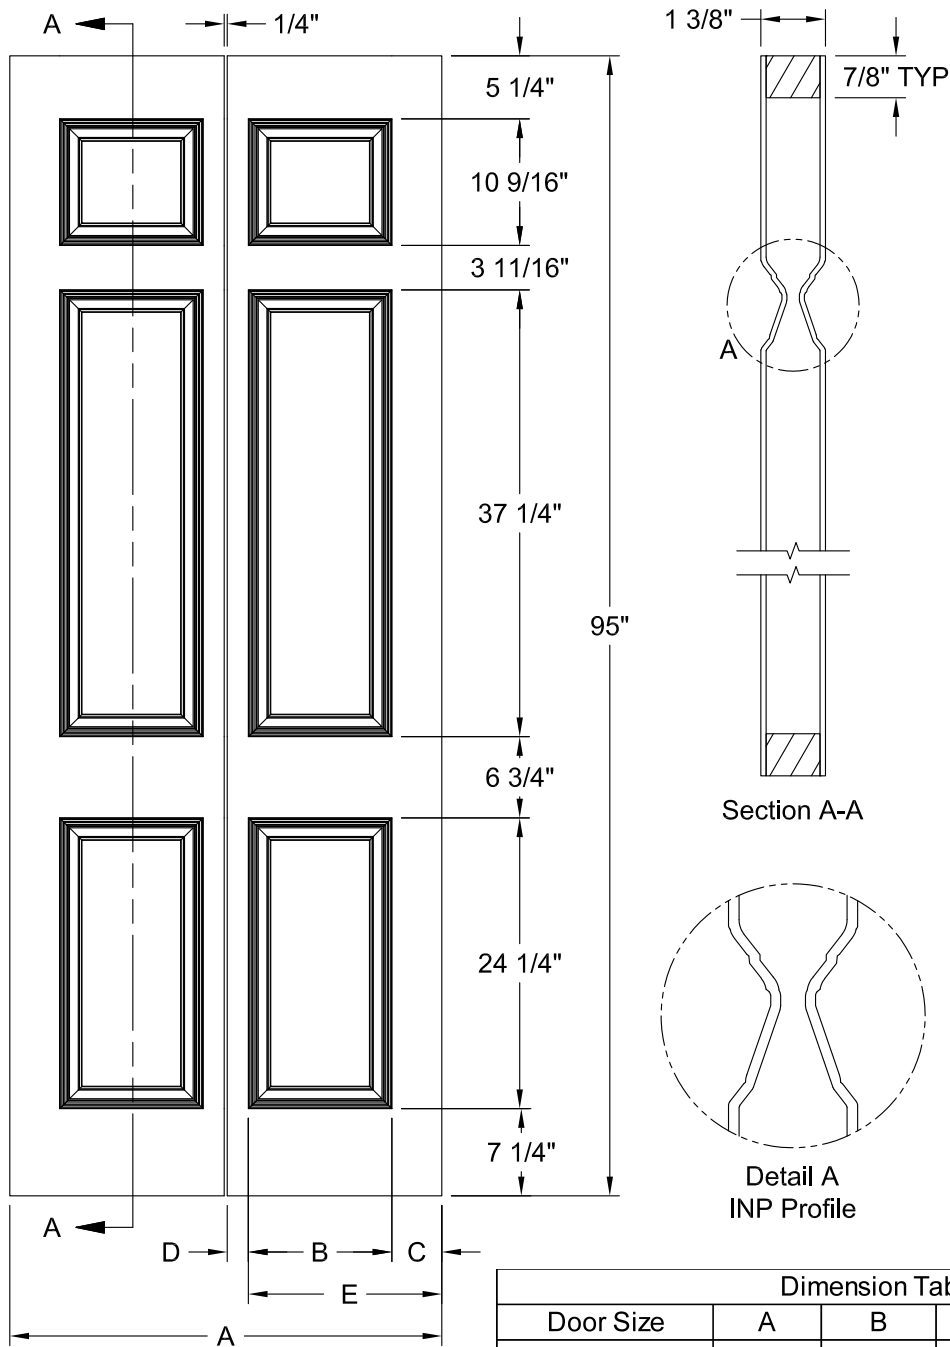

COLONIST SMOOTH 8'-0"

Section A-A

Lock Block Detail

Detail A
INP Profile

Dimension Table				
Door Size	A	B	C	D
1'-8" x 8'-0"	20"	12"	4"	3"
1'-6" x 8'-0"	18"	12"	3"	1 5/8"
1'-4" x 8'-0"	16"	7"	4 1/2"	3"
1'-3" x 6'-8"	15"	7"	4"	3"
1'-2" x 6'-8"	14"	7"	3 1/2"	2 1/8"
1'-0" x 6'-8"	12"	7"	2 1/2"	1 3/8"

COLONIST BIFOLD SMOOTH 8'-0"

Dimension Table					
Door Size	A	B	C	D	E
3'-0" x 8'-0"	36"	10"	5 3/4"	2 3/8"	17 7/8"
2'-10" x 8'-0"	34"	10"	4 3/4"	2 3/8"	16 7/8"
2'-8" x 8'-0"	32"	10"	3 3/4"	2 3/8"	15 7/8"
2'-6" x 8'-0"	30"	10"	2 3/4"	2 3/8"	14 7/8"
2'-4" x 8'-0"	28"	10"	1 3/4"	1 3/8"	13 7/8"
2'-2" x 8'-0"	26"	6"	5 1/8"	1 3/4"	12 7/8"
2'-0" x 8'-0"	24"	6"	4 1/8"	1 3/4"	11 7/8"
1'-10" x 8'-0"	22"	6"	3 1/8"	1 3/4"	10 7/8"

COLONIST PINE GRAIN 6'-8"

Dimension Table				
Door Size	A	B	C	D
3'-0" x 6'-8"	36"	12"	4 1/8"	3"
2'-10" x 6'-8"	34"	10"	5 1/8"	3"
2'-8" x 6'-8"	32"	10"	4 1/8"	3"
2'-6" x 6'-8"	30"	9"	4 1/8"	3"
2'-4" x 6'-8"	28"	8"	4 1/8"	3"
2'-2" x 6'-8"	26"	6"	5 1/8"	3"
2'-0" x 6'-8"	24"	6"	4 1/8"	3"
1'-10" x 6'-8"	22"	6"	3 1/8"	2 1/8"

COLONIST PINE GRAIN 6'-8"

Section A-A

Lock Block Detail

Detail A
INP Profile

Dimension Table				
Door Size	A	B	C	D
1'-8" x 6'-8"	20"	12"	4"	3"
1'-6" x 6'-8"	18"	12"	3"	1 5/8"
1'-4" x 6'-8"	16"	7"	4 1/2"	3"
1'-3" x 6'-8"	15"	7"	4"	3"
1'-2" x 6'-8"	14"	7"	3 1/2"	2 1/8"
1'-0" x 6'-8"	12"	7"	2 1/2"	1 3/8"