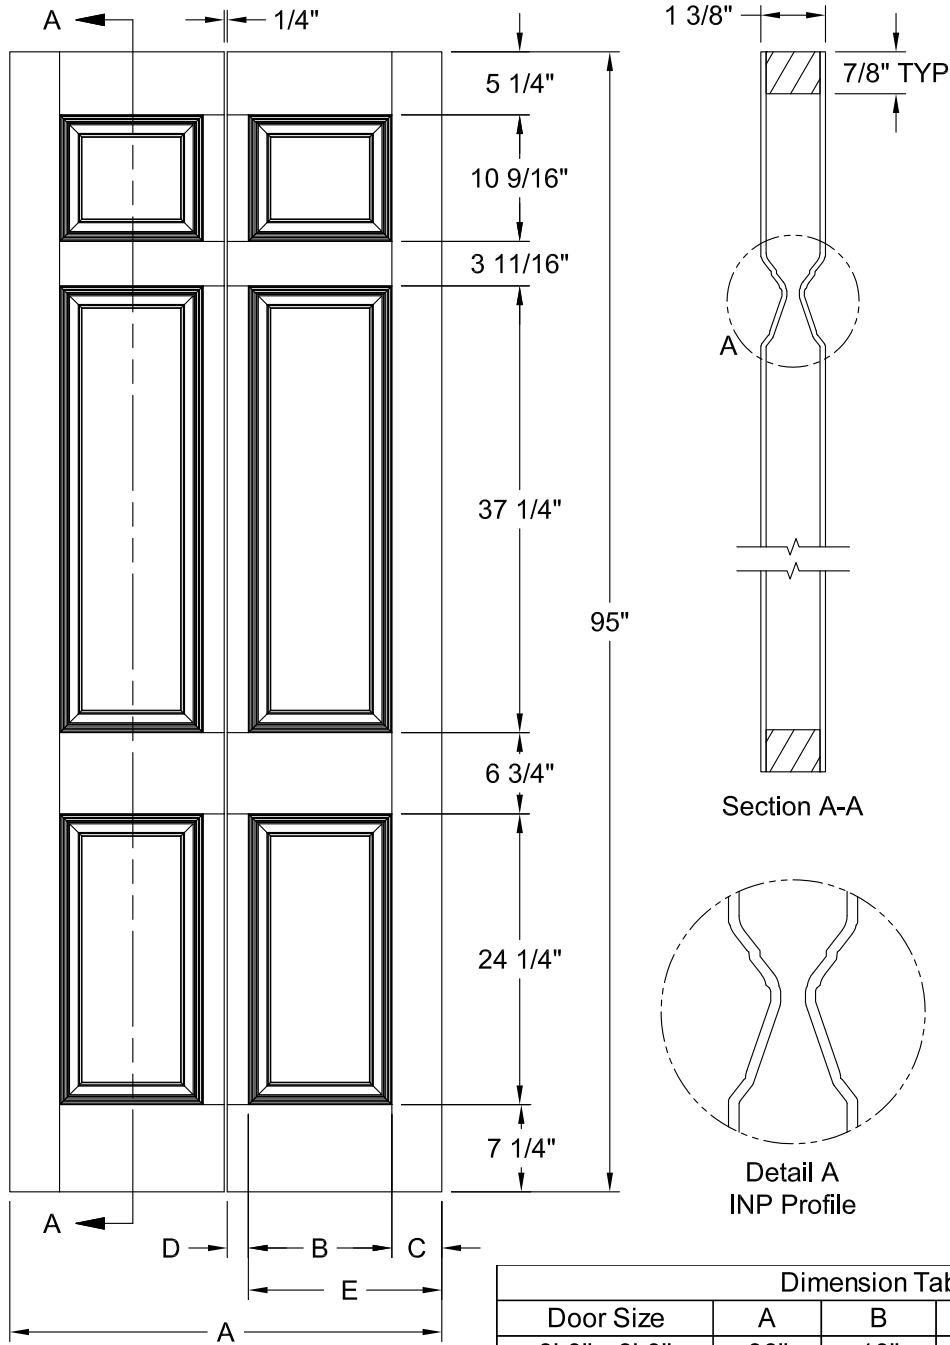

COLONIST BIFOLD PINE GRAIN 8'-0"

Dimension Table					
Door Size	A	B	C	D	E
3'-0" x 8'-0"	36"	10"	5 3/4"	2 3/8"	17 7/8"
2'-10" x 8'-0"	34"	10"	4 3/4"	2 3/8"	16 7/8"
2'-8" x 8'-0"	32"	10"	3 3/4"	2 3/8"	15 7/8"
2'-6" x 8'-0"	30"	10"	2 3/4"	2 3/8"	14 7/8"
2'-4" x 8'-0"	28"	10"	1 3/4"	1 3/8"	13 7/8"
2'-2" x 8'-0"	26"	6"	5 1/8"	1 3/4"	12 7/8"
2'-0" x 8'-0"	24"	6"	4 1/8"	1 3/4"	11 7/8"
1'-10" x 8'-0"	22"	6"	3 1/8"	1 3/4"	10 7/8"