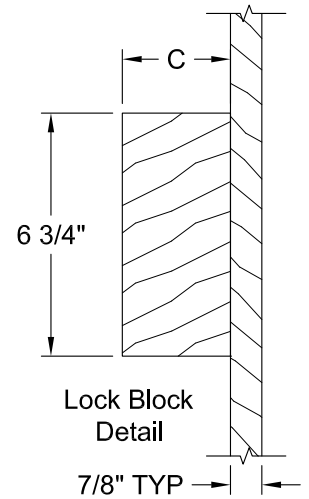

COLONIST SMOOTH 6'-8"

Section A-A

Lock Block Detail

Detail A
INP Profile

Dimension Table				
Door Size	A	B	C	D
1'-8" x 6'-8"	20"	12"	4"	3"
1'-6" x 6'-8"	18"	12"	3"	1 5/8"
1'-4" x 6'-8"	16"	7"	4 1/2"	3"
1'-3" x 6'-8"	15"	7"	4"	3"
1'-2" x 6'-8"	14"	7"	3 1/2"	2 1/8"
1'-0" x 6'-8"	12"	7"	2 1/2"	1 3/8"

COLONIST BIFOLD SMOOTH 6'-8"

Dimension Table					
Door Size	A	B	C	D	E
3'-0" x 6'-8"	36"	12"	4 1/8"	1 3/4"	17 7/8"
2'-10" x 6'-8"	34"	10"	5 1/8"	1 3/4"	16 7/8"
2'-8" x 6'-8"	32"	10"	4 1/8"	1 3/4"	15 7/8"
2'-6" x 6'-8"	30"	9"	4 1/8"	1 3/4"	14 7/8"
2'-4" x 6'-8"	28"	8"	4 1/8"	1 3/4"	13 7/8"
2'-2" x 6'-8"	26"	6"	5 1/8"	1 3/4"	12 7/8"
2'-0" x 6'-8"	24"	6"	4 1/8"	1 3/4"	11 7/8"
1'-10" x 6'-8"	22"	6"	3 1/8"	1 3/4"	10 7/8"

COLONIST SMOOTH 7'-0"

Dimension Table				
Door Size	A	B	C	D
3'-0" x 7'-0"	36"	12"	4 1/8"	3"
2'-10" x 7'-0"	34"	10"	5 1/8"	3"
2'-8" x 7'-0"	32"	10"	4 1/8"	3"
2'-6" x 7'-0"	30"	9"	4 1/8"	3"
2'-4" x 7'-0"	28"	8"	4 1/8"	3"
2'-2" x 7'-0"	26"	6"	5 1/8"	3"
2'-0" x 7'-0"	24"	6"	4 1/8"	3"
1'-10" x 7'-0"	22"	6"	3 1/8"	2 1/8"

COLONIST SMOOTH 7'-0"

Section A-A

Lock Block Detail

Detail A
INP Profile

Dimension Table			
Door Size	A	B	C
1'-8" x 7'-0"	20"	4"	3"
1'-6" x 7'-0"	18"	3"	1 5/8"

COLONIST BIFOLD SMOOTH 7'-0"

Dimension Table					
Door Size	A	B	C	D	E
3'-0" x 7'-0"	36"	12"	4 1/8"	1 3/4"	17 7/8"
2'-10" x 7'-0"	34"	10"	5 1/8"	1 3/4"	16 7/8"
2'-8" x 7'-0"	32"	10"	4 1/8"	1 3/4"	15 7/8"
2'-6" x 7'-0"	30"	9"	4 1/8"	1 3/4"	14 7/8"
2'-4" x 7'-0"	28"	8"	4 1/8"	1 3/4"	13 7/8"
2'-2" x 7'-0"	26"	6"	5 1/8"	1 3/4"	11 7/8"
2'-0" x 7'-0"	24"	6"	4 1/8"	1 3/4"	10 7/8"
1'-10" x 7'-0"	22"	6"	3 1/8"	1 3/4"	10 7/8"