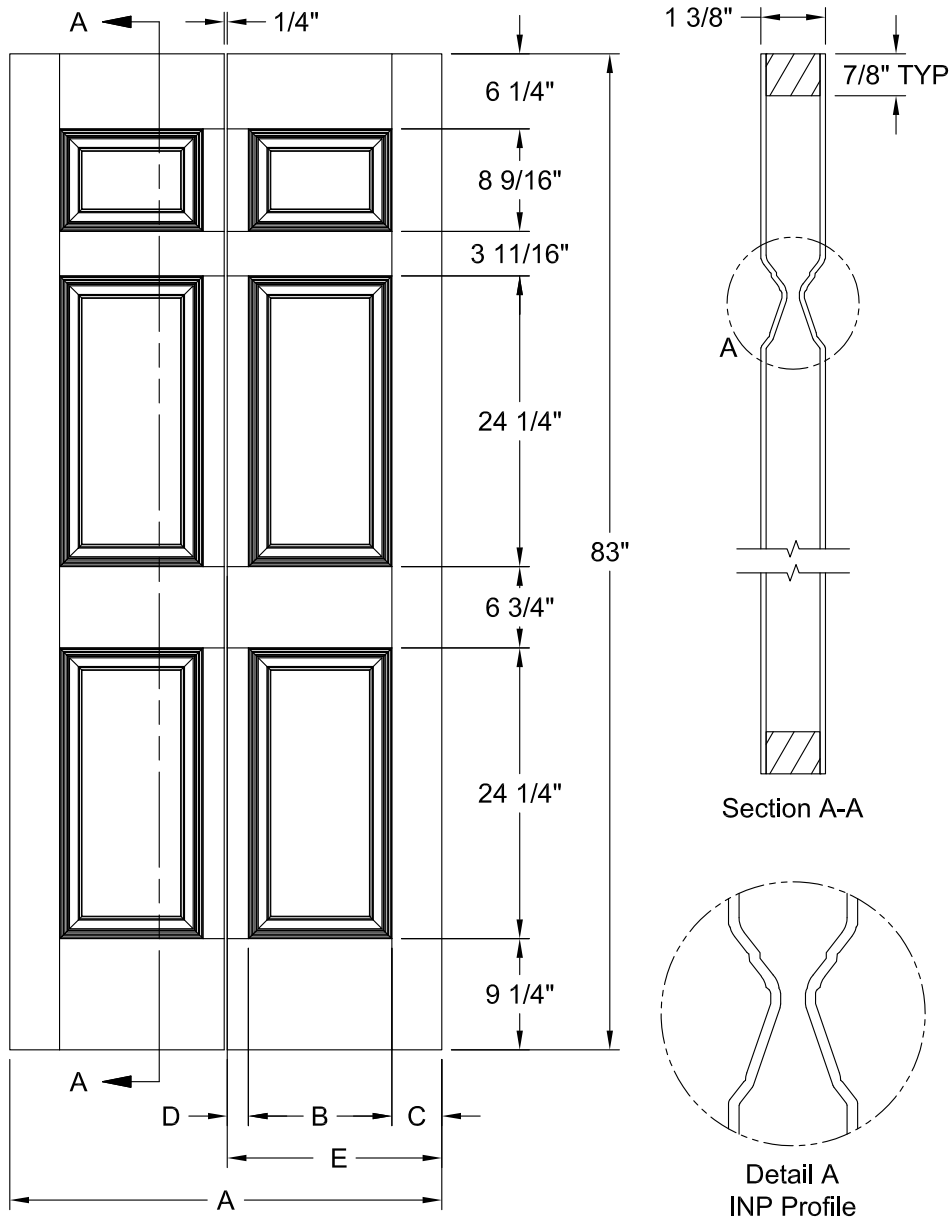

COLONIST PINE GRAIN 6'-8"

Section A-A

Lock Block Detail

Detail A
INP Profile

Dimension Table				
Door Size	A	B	C	D
1'-8" x 6'-8"	20"	12"	4"	3"
1'-6" x 6'-8"	18"	12"	3"	1 5/8"
1'-4" x 6'-8"	16"	7"	4 1/2"	3"
1'-3" x 6'-8"	15"	7"	4"	3"
1'-2" x 6'-8"	14"	7"	3 1/2"	2 1/8"
1'-0" x 6'-8"	12"	7"	2 1/2"	1 3/8"

COLONIST BIFOLD PINE GRAIN 6'-8"

Dimension Table					
Door Size	A	B	C	D	E
3'-0" x 6'-8"	36"	12"	4 1/8"	1 3/4"	17 7/8"
2'-10" x 6'-8"	34"	10"	5 1/8"	1 3/4"	16 7/8"
2'-8" x 6'-8"	32"	10"	4 1/8"	1 3/4"	15 7/8"
2'-6" x 6'-8"	30"	9"	4 1/8"	1 3/4"	14 7/8"
2'-4" x 6'-8"	28"	8"	4 1/8"	1 3/4"	13 7/8"
2'-2" x 6'-8"	26"	6"	5 1/8"	1 3/4"	12 7/8"
2'-0" x 6'-8"	24"	6"	4 1/8"	1 3/4"	11 7/8"
1'-10" x 6'-8"	22"	6"	3 1/8"	1 3/4"	10 7/8"

COLONIST PINE GRAIN 7'-0"

Dimension Table				
Door Size	A	B	C	D
3'-0" x 7'-0"	36"	12"	4 1/8"	3"
2'-10" x 7'-0"	34"	10"	5 1/8"	3"
2'-8" x 7'-0"	32"	10"	4 1/8"	3"
2'-6" x 7'-0"	30"	9"	4 1/8"	3"
2'-4" x 7'-0"	28"	8"	4 1/8"	3"
2'-2" x 7'-0"	26"	6"	5 1/8"	3"
2'-0" x 7'-0"	24"	6"	4 1/8"	3"
1'-10" x 7'-0"	22"	6"	3 1/8"	2 1/8"

COLONIST PINE GRAIN 7'-0"

Dimension Table			
Door Size	A	B	C
1'-8" x 7'-0"	20"	4"	3"
1'-6" x 7'-0"	18"	3"	1 5/8"

COLONIST BIFOLD PINE GRAIN 7'-0"

Dimension Table					
Door Size	A	B	C	D	E
3'-0" x 7'-0"	36"	12"	4 1/8"	1 3/4"	17 7/8"
2'-10" x 7'-0"	34"	10"	5 1/8"	1 3/4"	16 7/8"
2'-8" x 7'-0"	32"	10"	4 1/8"	1 3/4"	15 7/8"
2'-6" x 7'-0"	30"	9"	4 1/8"	1 3/4"	14 7/8"
2'-4" x 7'-0"	28"	8"	4 1/8"	1 3/4"	13 7/8"
2'-2" x 7'-0"	26"	6"	5 1/8"	1 3/4"	11 7/8"
2'-0" x 7'-0"	24"	6"	4 1/8"	1 3/4"	10 7/8"
1'-10" x 7'-0"	22"	6"	3 1/8"	1 3/4"	10 7/8"