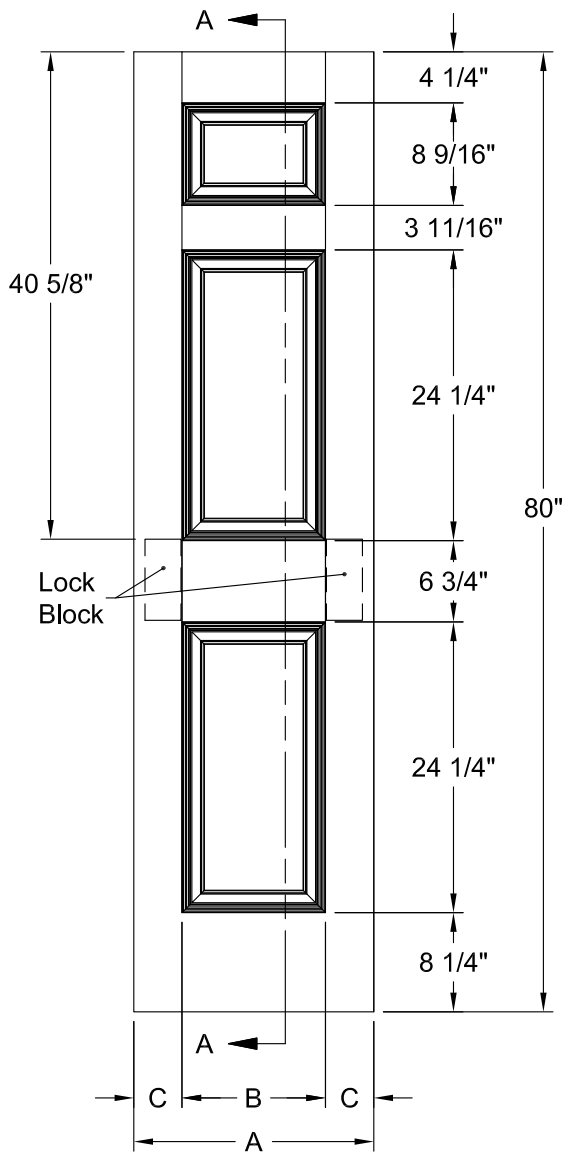

COLONIST SMOOTH 8'-0"

Section A-A

Lock Block Detail

Detail A
INP Profile

Dimension Table				
Door Size	A	B	C	D
1'-8" x 8'-0"	20"	12"	4"	3"
1'-6" x 8'-0"	18"	12"	3"	1 5/8"
1'-4" x 8'-0"	16"	7"	4 1/2"	3"
1'-3" x 6'-8"	15"	7"	4"	3"
1'-2" x 6'-8"	14"	7"	3 1/2"	2 1/8"
1'-0" x 6'-8"	12"	7"	2 1/2"	1 3/8"

COLONIST BIFOLD SMOOTH 8'-0"

Dimension Table					
Door Size	A	B	C	D	E
3'-0" x 8'-0"	36"	10"	5 3/4"	2 3/8"	17 7/8"
2'-10" x 8'-0"	34"	10"	4 3/4"	2 3/8"	16 7/8"
2'-8" x 8'-0"	32"	10"	3 3/4"	2 3/8"	15 7/8"
2'-6" x 8'-0"	30"	10"	2 3/4"	2 3/8"	14 7/8"
2'-4" x 8'-0"	28"	10"	1 3/4"	1 3/8"	13 7/8"
2'-2" x 8'-0"	26"	6"	5 1/8"	1 3/4"	12 7/8"
2'-0" x 8'-0"	24"	6"	4 1/8"	1 3/4"	11 7/8"
1'-10" x 8'-0"	22"	6"	3 1/8"	1 3/4"	10 7/8"

COLONIST PINE GRAIN 6'-8"

Dimension Table				
Door Size	A	B	C	D
3'-0" x 6'-8"	36"	12"	4 1/8"	3"
2'-10" x 6'-8"	34"	10"	5 1/8"	3"
2'-8" x 6'-8"	32"	10"	4 1/8"	3"
2'-6" x 6'-8"	30"	9"	4 1/8"	3"
2'-4" x 6'-8"	28"	8"	4 1/8"	3"
2'-2" x 6'-8"	26"	6"	5 1/8"	3"
2'-0" x 6'-8"	24"	6"	4 1/8"	3"
1'-10" x 6'-8"	22"	6"	3 1/8"	2 1/8"

COLONIST PINE GRAIN 6'-8"

Section A-A

Lock Block Detail

Detail A
INP Profile

Dimension Table				
Door Size	A	B	C	D
1'-8" x 6'-8"	20"	12"	4"	3"
1'-6" x 6'-8"	18"	12"	3"	1 5/8"
1'-4" x 6'-8"	16"	7"	4 1/2"	3"
1'-3" x 6'-8"	15"	7"	4"	3"
1'-2" x 6'-8"	14"	7"	3 1/2"	2 1/8"
1'-0" x 6'-8"	12"	7"	2 1/2"	1 3/8"