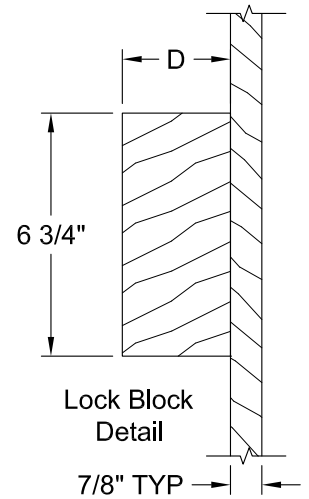

COLONIST SMOOTH 6'-8"

Dimension Table				
Door Size	A	B	C	D
3'-0" x 6'-8"	36"	12"	4 1/8"	3"
2'-10" x 6'-8"	34"	10"	5 1/8"	3"
2'-8" x 6'-8"	32"	10"	4 1/8"	3"
2'-6" x 6'-8"	30"	9"	4 1/8"	3"
2'-4" x 6'-8"	28"	8"	4 1/8"	3"
2'-2" x 6'-8"	26"	6"	5 1/8"	3"
2'-0" x 6'-8"	24"	6"	4 1/8"	3"
1'-10" x 6'-8"	22"	6"	3 1/8"	2 1/8"

COLONIST SMOOTH 6'-8"

Section A-A

Lock Block Detail

Detail A
INP Profile

Dimension Table				
Door Size	A	B	C	D
1'-8" x 6'-8"	20"	12"	4"	3"
1'-6" x 6'-8"	18"	12"	3"	1 5/8"
1'-4" x 6'-8"	16"	7"	4 1/2"	3"
1'-3" x 6'-8"	15"	7"	4"	3"
1'-2" x 6'-8"	14"	7"	3 1/2"	2 1/8"
1'-0" x 6'-8"	12"	7"	2 1/2"	1 3/8"

COLONIST BIFOLD SMOOTH 6'-8"

Dimension Table					
Door Size	A	B	C	D	E
3'-0" x 6'-8"	36"	12"	4 1/8"	1 3/4"	17 7/8"
2'-10" x 6'-8"	34"	10"	5 1/8"	1 3/4"	16 7/8"
2'-8" x 6'-8"	32"	10"	4 1/8"	1 3/4"	15 7/8"
2'-6" x 6'-8"	30"	9"	4 1/8"	1 3/4"	14 7/8"
2'-4" x 6'-8"	28"	8"	4 1/8"	1 3/4"	13 7/8"
2'-2" x 6'-8"	26"	6"	5 1/8"	1 3/4"	12 7/8"
2'-0" x 6'-8"	24"	6"	4 1/8"	1 3/4"	11 7/8"
1'-10" x 6'-8"	22"	6"	3 1/8"	1 3/4"	10 7/8"

COLONIST BIFOLD PINE GRAIN 8'-0"

Dimension Table					
Door Size	A	B	C	D	E
3'-0" x 8'-0"	36"	10"	5 3/4"	2 3/8"	17 7/8"
2'-10" x 8'-0"	34"	10"	4 3/4"	2 3/8"	16 7/8"
2'-8" x 8'-0"	32"	10"	3 3/4"	2 3/8"	15 7/8"
2'-6" x 8'-0"	30"	10"	2 3/4"	2 3/8"	14 7/8"
2'-4" x 8'-0"	28"	10"	1 3/4"	1 3/8"	13 7/8"
2'-2" x 8'-0"	26"	6"	5 1/8"	1 3/4"	12 7/8"
2'-0" x 8'-0"	24"	6"	4 1/8"	1 3/4"	11 7/8"
1'-10" x 8'-0"	22"	6"	3 1/8"	1 3/4"	10 7/8"