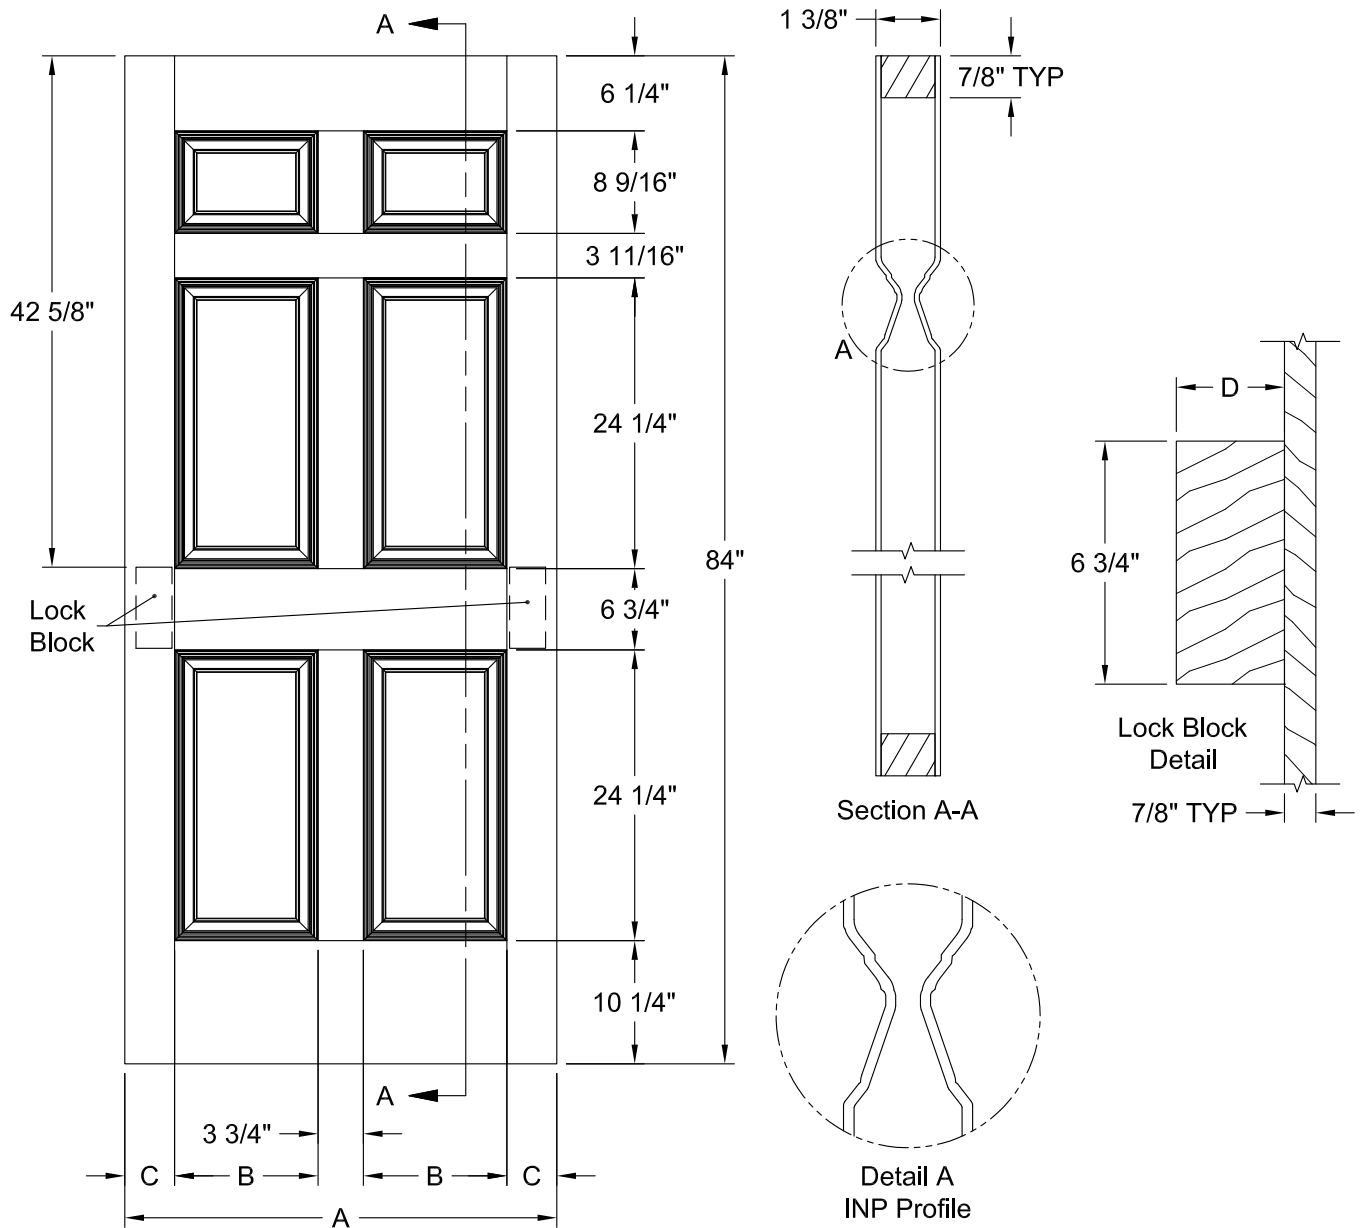

COLONIST PINE GRAIN 7'-0"

Dimension Table				
Door Size	A	B	C	D
3'-0" x 7'-0"	36"	12"	4 1/8"	3"
2'-10" x 7'-0"	34"	10"	5 1/8"	3"
2'-8" x 7'-0"	32"	10"	4 1/8"	3"
2'-6" x 7'-0"	30"	9"	4 1/8"	3"
2'-4" x 7'-0"	28"	8"	4 1/8"	3"
2'-2" x 7'-0"	26"	6"	5 1/8"	3"
2'-0" x 7'-0"	24"	6"	4 1/8"	3"
1'-10" x 7'-0"	22"	6"	3 1/8"	2 1/8"