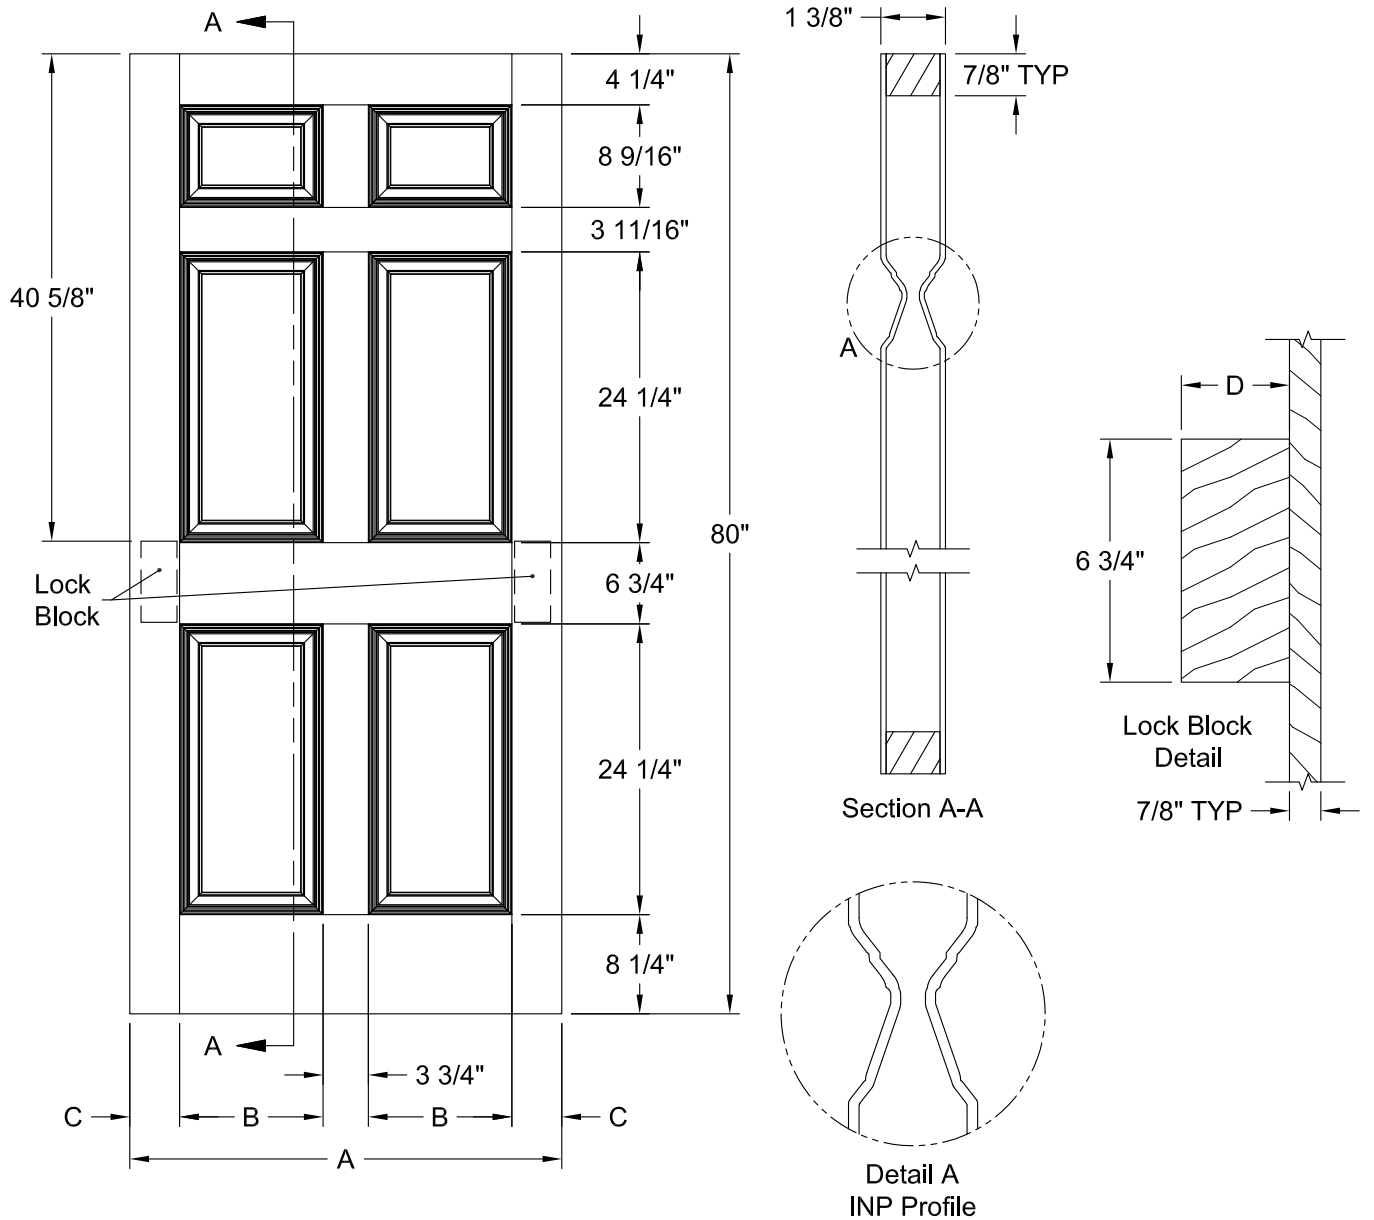

COLONIST SMOOTH 8'-0"

Section A-A

Lock Block Detail

Detail A
INP Profile

Dimension Table				
Door Size	A	B	C	D
1'-8" x 8'-0"	20"	12"	4"	3"
1'-6" x 8'-0"	18"	12"	3"	1 5/8"
1'-4" x 8'-0"	16"	7"	4 1/2"	3"
1'-3" x 6'-8"	15"	7"	4"	3"
1'-2" x 6'-8"	14"	7"	3 1/2"	2 1/8"
1'-0" x 6'-8"	12"	7"	2 1/2"	1 3/8"

COLONIST BIFOLD SMOOTH 8'-0"

Dimension Table					
Door Size	A	B	C	D	E
3'-0" x 8'-0"	36"	10"	5 3/4"	2 3/8"	17 7/8"
2'-10" x 8'-0"	34"	10"	4 3/4"	2 3/8"	16 7/8"
2'-8" x 8'-0"	32"	10"	3 3/4"	2 3/8"	15 7/8"
2'-6" x 8'-0"	30"	10"	2 3/4"	2 3/8"	14 7/8"
2'-4" x 8'-0"	28"	10"	1 3/4"	1 3/8"	13 7/8"
2'-2" x 8'-0"	26"	6"	5 1/8"	1 3/4"	12 7/8"
2'-0" x 8'-0"	24"	6"	4 1/8"	1 3/4"	11 7/8"
1'-10" x 8'-0"	22"	6"	3 1/8"	1 3/4"	10 7/8"

COLONIST PINE GRAIN 6'-8"

Dimension Table				
Door Size	A	B	C	D
3'-0" x 6'-8"	36"	12"	4 1/8"	3"
2'-10" x 6'-8"	34"	10"	5 1/8"	3"
2'-8" x 6'-8"	32"	10"	4 1/8"	3"
2'-6" x 6'-8"	30"	9"	4 1/8"	3"
2'-4" x 6'-8"	28"	8"	4 1/8"	3"
2'-2" x 6'-8"	26"	6"	5 1/8"	3"
2'-0" x 6'-8"	24"	6"	4 1/8"	3"
1'-10" x 6'-8"	22"	6"	3 1/8"	2 1/8"