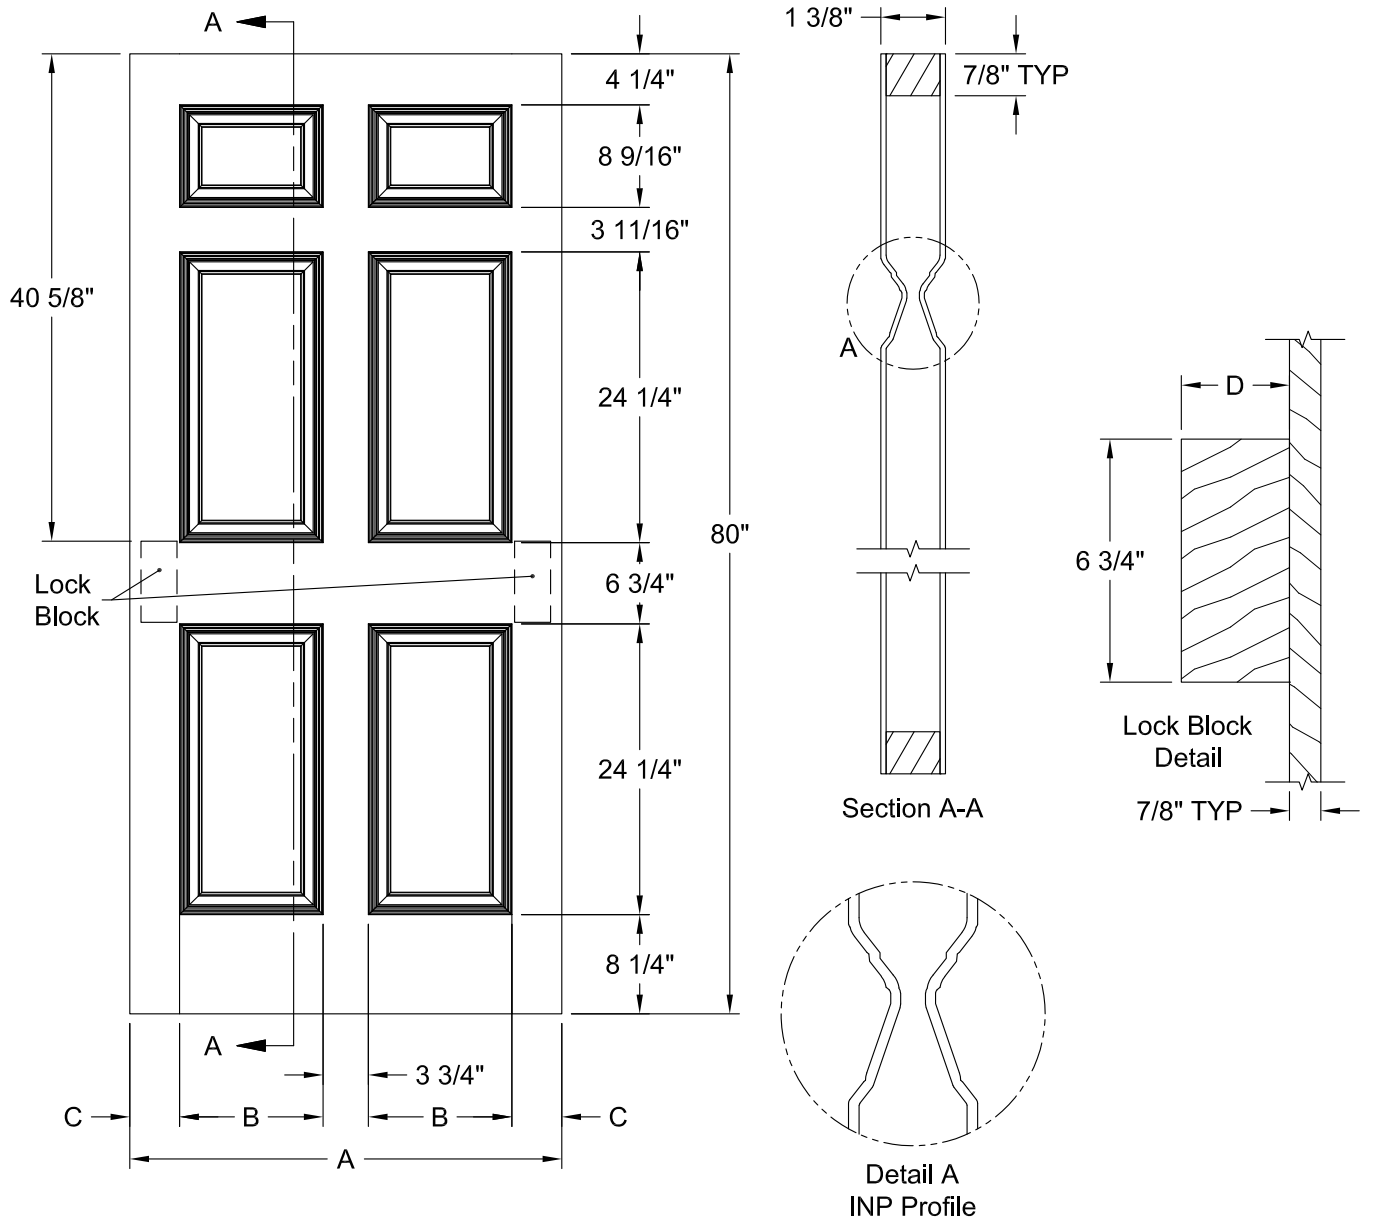

COLONIST SMOOTH 6'-8"

Dimension Table				
Door Size	A	B	C	D
3'-0" x 6'-8"	36"	12"	4 1/8"	3"
2'-10" x 6'-8"	34"	10"	5 1/8"	3"
2'-8" x 6'-8"	32"	10"	4 1/8"	3"
2'-6" x 6'-8"	30"	9"	4 1/8"	3"
2'-4" x 6'-8"	28"	8"	4 1/8"	3"
2'-2" x 6'-8"	26"	6"	5 1/8"	3"
2'-0" x 6'-8"	24"	6"	4 1/8"	3"
1'-10" x 6'-8"	22"	6"	3 1/8"	2 1/8"

COLONIST SMOOTH 6'-8"

Section A-A

Lock Block Detail

Detail A
INP Profile

Dimension Table				
Door Size	A	B	C	D
1'-8" x 6'-8"	20"	12"	4"	3"
1'-6" x 6'-8"	18"	12"	3"	1 5/8"
1'-4" x 6'-8"	16"	7"	4 1/2"	3"
1'-3" x 6'-8"	15"	7"	4"	3"
1'-2" x 6'-8"	14"	7"	3 1/2"	2 1/8"
1'-0" x 6'-8"	12"	7"	2 1/2"	1 3/8"

COLONIST BIFOLD SMOOTH 6'-8"

Dimension Table					
Door Size	A	B	C	D	E
3'-0" x 6'-8"	36"	12"	4 1/8"	1 3/4"	17 7/8"
2'-10" x 6'-8"	34"	10"	5 1/8"	1 3/4"	16 7/8"
2'-8" x 6'-8"	32"	10"	4 1/8"	1 3/4"	15 7/8"
2'-6" x 6'-8"	30"	9"	4 1/8"	1 3/4"	14 7/8"
2'-4" x 6'-8"	28"	8"	4 1/8"	1 3/4"	13 7/8"
2'-2" x 6'-8"	26"	6"	5 1/8"	1 3/4"	12 7/8"
2'-0" x 6'-8"	24"	6"	4 1/8"	1 3/4"	11 7/8"
1'-10" x 6'-8"	22"	6"	3 1/8"	1 3/4"	10 7/8"

COLONIST SMOOTH COMMERCIAL 6'-8"

Dimension Table
Door Size
3'-0" x 6'-8"