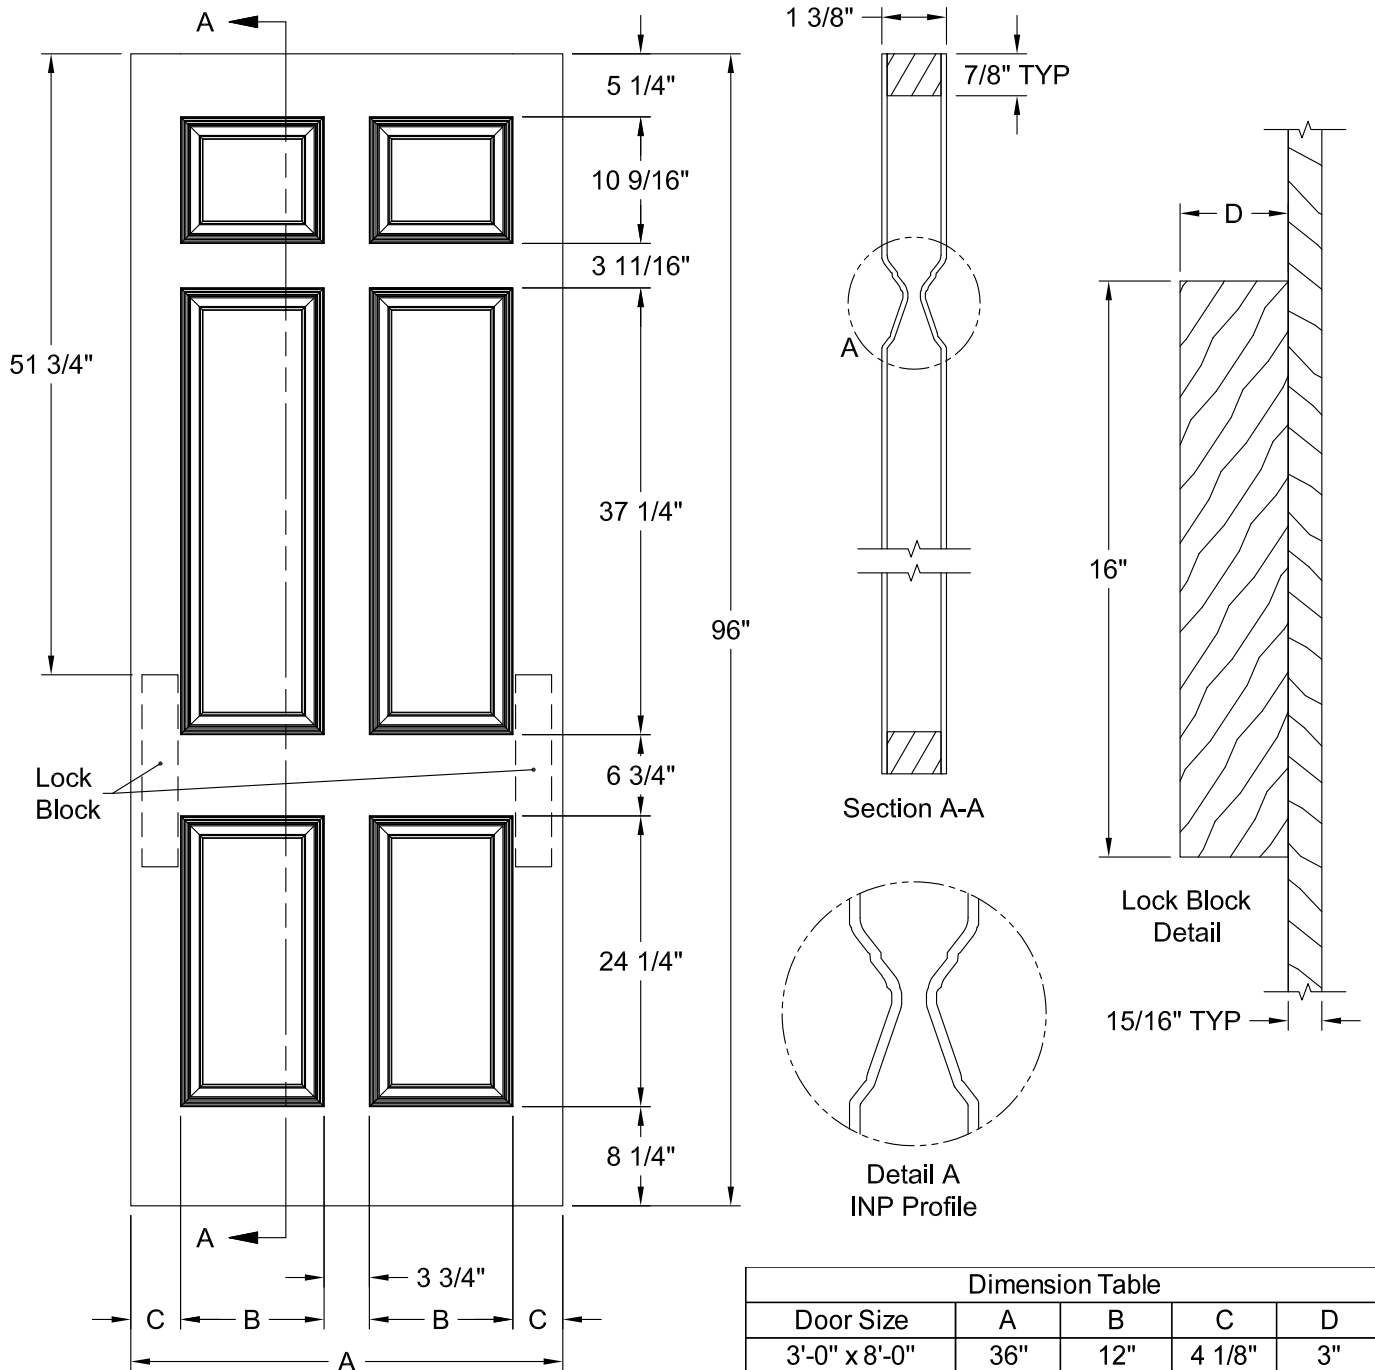

COLONIST SMOOTH 7'-0"

Dimension Table				
Door Size	A	B	C	D
3'-0" x 7'-0"	36"	12"	4 1/8"	3"
2'-10" x 7'-0"	34"	10"	5 1/8"	3"
2'-8" x 7'-0"	32"	10"	4 1/8"	3"
2'-6" x 7'-0"	30"	9"	4 1/8"	3"
2'-4" x 7'-0"	28"	8"	4 1/8"	3"
2'-2" x 7'-0"	26"	6"	5 1/8"	3"
2'-0" x 7'-0"	24"	6"	4 1/8"	3"
1'-10" x 7'-0"	22"	6"	3 1/8"	2 1/8"

COLONIST SMOOTH 7'-0"

Section A-A

Lock Block Detail

Detail A
INP Profile

Dimension Table			
Door Size	A	B	C
1'-8" x 7'-0"	20"	4"	3"
1'-6" x 7'-0"	18"	3"	1 5/8"

COLONIST BIFOLD SMOOTH 7'-0"

Dimension Table					
Door Size	A	B	C	D	E
3'-0" x 7'-0"	36"	12"	4 1/8"	1 3/4"	17 7/8"
2'-10" x 7'-0"	34"	10"	5 1/8"	1 3/4"	16 7/8"
2'-8" x 7'-0"	32"	10"	4 1/8"	1 3/4"	15 7/8"
2'-6" x 7'-0"	30"	9"	4 1/8"	1 3/4"	14 7/8"
2'-4" x 7'-0"	28"	8"	4 1/8"	1 3/4"	13 7/8"
2'-2" x 7'-0"	26"	6"	5 1/8"	1 3/4"	11 7/8"
2'-0" x 7'-0"	24"	6"	4 1/8"	1 3/4"	10 7/8"
1'-10" x 7'-0"	22"	6"	3 1/8"	1 3/4"	10 7/8"

COLONIST SMOOTH 8'-0"

Dimension Table				
Door Size	A	B	C	D
3'-0" x 8'-0"	36"	12"	4 1/8"	3"
2'-10" x 8'-0"	34"	10"	5 1/8"	3"
2'-8" x 8'-0"	32"	10"	4 1/8"	3"
2'-6" x 8'-0"	30"	9"	4 1/8"	3"
2'-4" x 8'-0"	28"	8"	4 1/8"	3"
2'-2" x 8'-0"	26"	6"	5 1/8"	3"
2'-0" x 8'-0"	24"	6"	4 1/8"	3"
1'-10" x 8'-0"	22"	6"	3 1/8"	2 1/8"