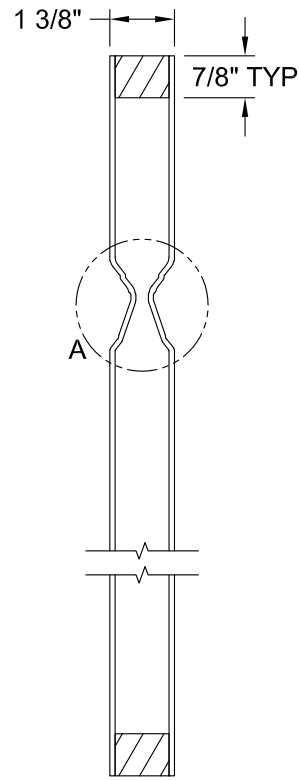

COLONIST SMOOTH 7'-0"

Dimension Table				
Door Size	A	B	C	D
3'-0" x 7'-0"	36"	12"	4 1/8"	3"
2'-10" x 7'-0"	34"	10"	5 1/8"	3"
2'-8" x 7'-0"	32"	10"	4 1/8"	3"
2'-6" x 7'-0"	30"	9"	4 1/8"	3"
2'-4" x 7'-0"	28"	8"	4 1/8"	3"
2'-2" x 7'-0"	26"	6"	5 1/8"	3"
2'-0" x 7'-0"	24"	6"	4 1/8"	3"
1'-10" x 7'-0"	22"	6"	3 1/8"	2 1/8"

COLONIST SMOOTH 7'-0"

Section A-A

Lock Block Detail

Detail A
INP Profile

Dimension Table			
Door Size	A	B	C
1'-8" x 7'-0"	20"	4"	3"
1'-6" x 7'-0"	18"	3"	1 5/8"

COLONIST BIFOLD SMOOTH 7'-0"

Dimension Table					
Door Size	A	B	C	D	E
3'-0" x 7'-0"	36"	12"	4 1/8"	1 3/4"	17 7/8"
2'-10" x 7'-0"	34"	10"	5 1/8"	1 3/4"	16 7/8"
2'-8" x 7'-0"	32"	10"	4 1/8"	1 3/4"	15 7/8"
2'-6" x 7'-0"	30"	9"	4 1/8"	1 3/4"	14 7/8"
2'-4" x 7'-0"	28"	8"	4 1/8"	1 3/4"	13 7/8"
2'-2" x 7'-0"	26"	6"	5 1/8"	1 3/4"	11 7/8"
2'-0" x 7'-0"	24"	6"	4 1/8"	1 3/4"	10 7/8"
1'-10" x 7'-0"	22"	6"	3 1/8"	1 3/4"	10 7/8"

COLONIST SMOOTH 8'-0"

Dimension Table				
Door Size	A	B	C	D
3'-0" x 8'-0"	36"	12"	4 1/8"	3"
2'-10" x 8'-0"	34"	10"	5 1/8"	3"
2'-8" x 8'-0"	32"	10"	4 1/8"	3"
2'-6" x 8'-0"	30"	9"	4 1/8"	3"
2'-4" x 8'-0"	28"	8"	4 1/8"	3"
2'-2" x 8'-0"	26"	6"	5 1/8"	3"
2'-0" x 8'-0"	24"	6"	4 1/8"	3"
1'-10" x 8'-0"	22"	6"	3 1/8"	2 1/8"

COLONIST SMOOTH 8'-0"

Section A-A

Lock Block Detail

Detail A
INP Profile

Dimension Table				
Door Size	A	B	C	D
1'-8" x 8'-0"	20"	12"	4"	3"
1'-6" x 8'-0"	18"	12"	3"	1 5/8"
1'-4" x 8'-0"	16"	7"	4 1/2"	3"
1'-3" x 6'-8"	15"	7"	4"	3"
1'-2" x 6'-8"	14"	7"	3 1/2"	2 1/8"
1'-0" x 6'-8"	12"	7"	2 1/2"	1 3/8"