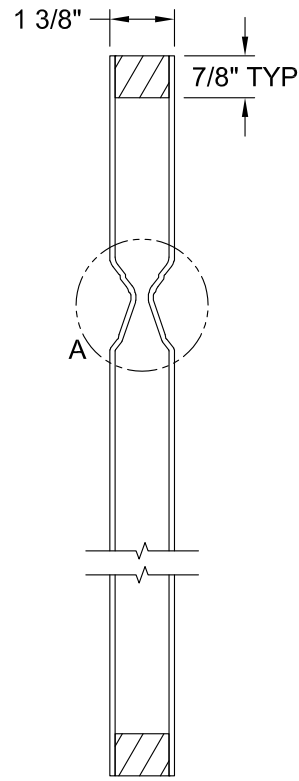

COLONIST SMOOTH 6'-8"

Dimension Table				
Door Size	A	B	C	D
3'-0" x 6'-8"	36"	12"	4 1/8"	3"
2'-10" x 6'-8"	34"	10"	5 1/8"	3"
2'-8" x 6'-8"	32"	10"	4 1/8"	3"
2'-6" x 6'-8"	30"	9"	4 1/8"	3"
2'-4" x 6'-8"	28"	8"	4 1/8"	3"
2'-2" x 6'-8"	26"	6"	5 1/8"	3"
2'-0" x 6'-8"	24"	6"	4 1/8"	3"
1'-10" x 6'-8"	22"	6"	3 1/8"	2 1/8"

COLONIST SMOOTH 6'-8"

Section A-A

Lock Block Detail

Detail A
INP Profile

Dimension Table				
Door Size	A	B	C	D
1'-8" x 6'-8"	20"	12"	4"	3"
1'-6" x 6'-8"	18"	12"	3"	1 5/8"
1'-4" x 6'-8"	16"	7"	4 1/2"	3"
1'-3" x 6'-8"	15"	7"	4"	3"
1'-2" x 6'-8"	14"	7"	3 1/2"	2 1/8"
1'-0" x 6'-8"	12"	7"	2 1/2"	1 3/8"

COLONIST BIFOLD SMOOTH 6'-8"

Dimension Table					
Door Size	A	B	C	D	E
3'-0" x 6'-8"	36"	12"	4 1/8"	1 3/4"	17 7/8"
2'-10" x 6'-8"	34"	10"	5 1/8"	1 3/4"	16 7/8"
2'-8" x 6'-8"	32"	10"	4 1/8"	1 3/4"	15 7/8"
2'-6" x 6'-8"	30"	9"	4 1/8"	1 3/4"	14 7/8"
2'-4" x 6'-8"	28"	8"	4 1/8"	1 3/4"	13 7/8"
2'-2" x 6'-8"	26"	6"	5 1/8"	1 3/4"	12 7/8"
2'-0" x 6'-8"	24"	6"	4 1/8"	1 3/4"	11 7/8"
1'-10" x 6'-8"	22"	6"	3 1/8"	1 3/4"	10 7/8"

COLONIST SMOOTH 7'-0"

Dimension Table				
Door Size	A	B	C	D
3'-0" x 7'-0"	36"	12"	4 1/8"	3"
2'-10" x 7'-0"	34"	10"	5 1/8"	3"
2'-8" x 7'-0"	32"	10"	4 1/8"	3"
2'-6" x 7'-0"	30"	9"	4 1/8"	3"
2'-4" x 7'-0"	28"	8"	4 1/8"	3"
2'-2" x 7'-0"	26"	6"	5 1/8"	3"
2'-0" x 7'-0"	24"	6"	4 1/8"	3"
1'-10" x 7'-0"	22"	6"	3 1/8"	2 1/8"