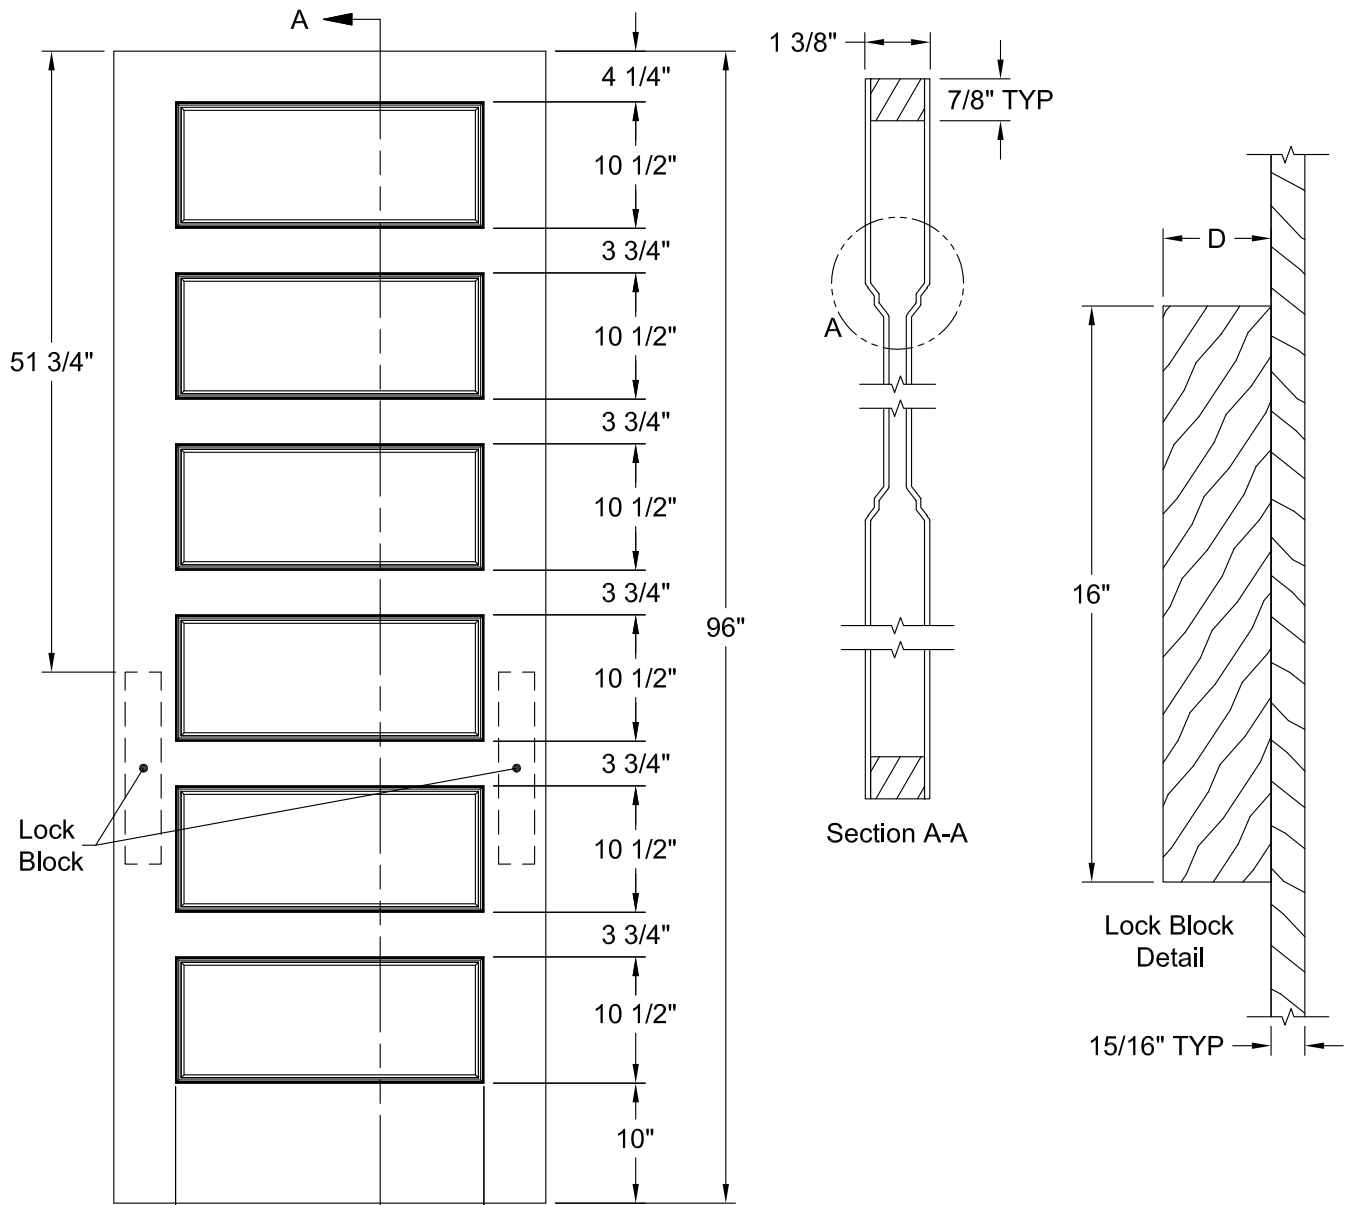

CONMORE SMOOTH 8'-0"

Dimension Table				
Door Size	A	B	C	D
3'-0" x 8'-0"	36"	25 5/8"	5 3/16"	3"
2'-10" x 8'-0"	34"	23 5/8"	5 3/16"	3"
2'-8" x 8'-0"	32"	23 5/8"	4 3/16"	3"
2'-6" x 8'-0"	30"	21 5/8"	4 3/16"	3"
2'-4" x 8'-0"	28"	19 5/8"	4 3/16"	3"
2'-2" x 8'-0"	26"	15 5/8"	5 3/16"	3"
2'-0" x 8'-0"	24"	15 5/8"	4 3/16"	3"
1'-10" x 8'-0"	22"	15 5/8"	3 3/16"	2 1/8"
1'-8" x 8'-0"	20"	9 5/8"	5 3/16"	3"
1'-6" x 8'-0"	18"	9 5/8"	4 3/16"	3"

CONMORE BIFOLD SMOOTH 8'-0"

Dimension Table					
Door Size	A	B	C	D	E
3'-0" x 8'-0"	18"	9 1/16"	6 7/16"	2 3/8"	17 7/8"
2'-10" x 8'-0"	17"	9 1/16"	5 7/16"	2 3/8"	16 7/8"
2'-8" x 8'-0"	16"	9 1/16"	4 7/16"	2 3/8"	15 7/8"
2'-6" x 8'-0"	15"	9 1/16"	3 7/16"	2 3/8"	14 7/8"
2'-4" x 8'-0"	14"	9 1/16"	2 7/16"	2 3/8"	13 7/8"
2'-0" x 8'-0"	12"	6 3/4"	3 3/8"	1 3/4"	11 7/8"
1'-10" x 8'-0"	11"	6 3/4"	2 3/8"	1 3/4"	10 7/8"