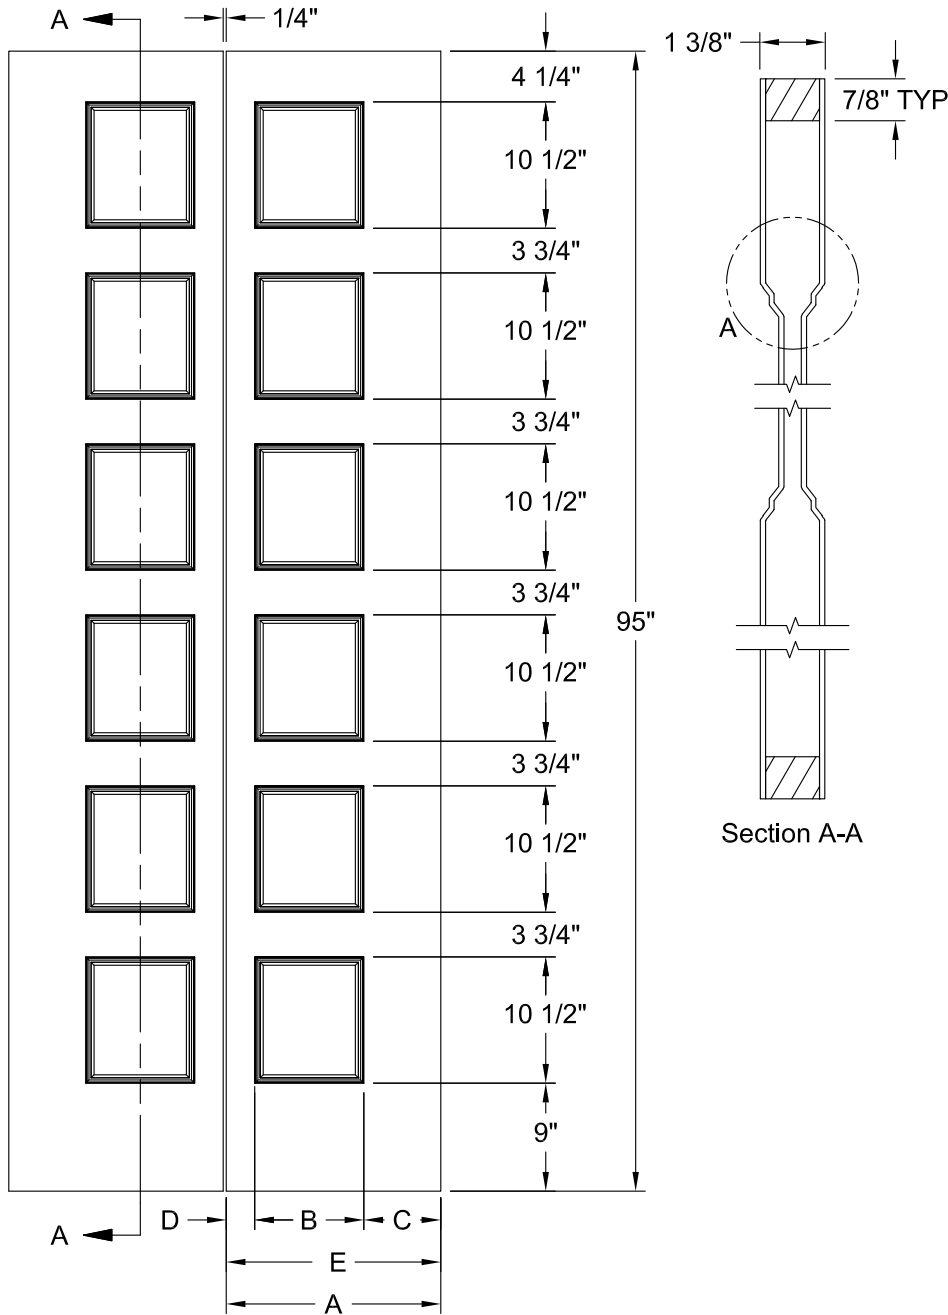

CONMORE SMOOTH 8'-0"

Dimension Table				
Door Size	A	B	C	D
3'-0" x 8'-0"	36"	25 5/8"	5 3/16"	3"
2'-10" x 8'-0"	34"	23 5/8"	5 3/16"	3"
2'-8" x 8'-0"	32"	23 5/8"	4 3/16"	3"
2'-6" x 8'-0"	30"	21 5/8"	4 3/16"	3"
2'-4" x 8'-0"	28"	19 5/8"	4 3/16"	3"
2'-2" x 8'-0"	26"	15 5/8"	5 3/16"	3"
2'-0" x 8'-0"	24"	15 5/8"	4 3/16"	3"
1'-10" x 8'-0"	22"	15 5/8"	3 3/16"	2 1/8"
1'-8" x 8'-0"	20"	9 5/8"	5 3/16"	3"
1'-6" x 8'-0"	18"	9 5/8"	4 3/16"	3"

CONMORE BIFOLD SMOOTH 8'-0"

Dimension Table					
Door Size	A	B	C	D	E
3'-0" x 8'-0"	18"	9 1/16"	6 7/16"	2 3/8"	17 7/8"
2'-10" x 8'-0"	17"	9 1/16"	5 7/16"	2 3/8"	16 7/8"
2'-8" x 8'-0"	16"	9 1/16"	4 7/16"	2 3/8"	15 7/8"
2'-6" x 8'-0"	15"	9 1/16"	3 7/16"	2 3/8"	14 7/8"
2'-4" x 8'-0"	14"	9 1/16"	2 7/16"	2 3/8"	13 7/8"
2'-0" x 8'-0"	12"	6 3/4"	3 3/8"	1 3/4"	11 7/8"
1'-10" x 8'-0"	11"	6 3/4"	2 3/8"	1 3/4"	10 7/8"