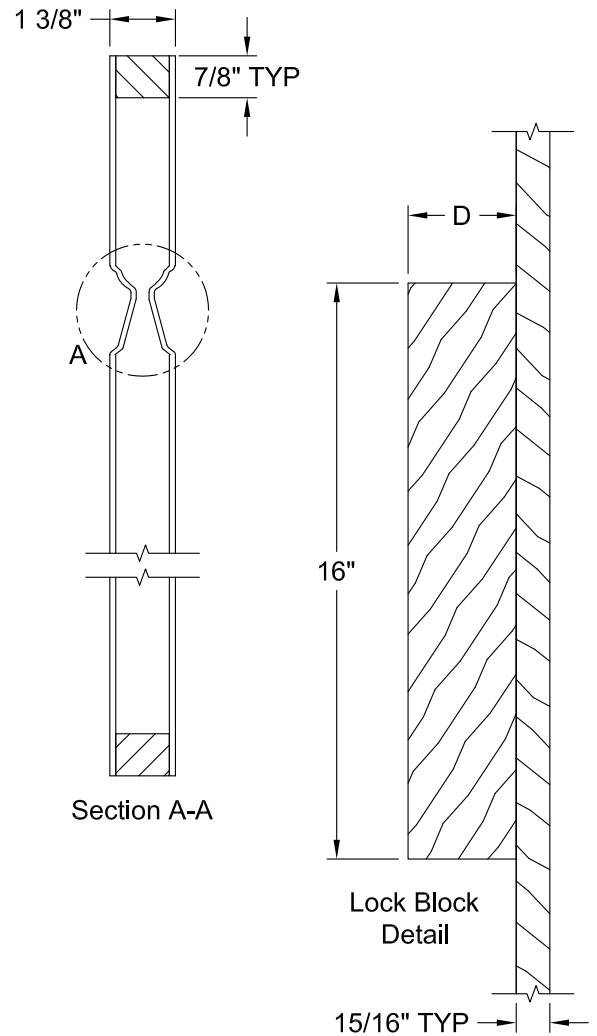

SANTA FE SMOOTH 7'-0"

Lock Block

Section A-A

Lock Block Detail

Detail A
Ovolo Sticking

Dimension Table				
Door Size	A	B	C	D
3'-0" x 7'-0"	36"	24"	6"	3"
2'-10" x 7'-0"	34"	24"	5"	3"
2'-8" x 7'-0"	32"	23"	4 1/2"	3"
2'-6" x 7'-0"	30"	21"	4 1/2"	3"
2'-4" x 7'-0"	28"	18"	5"	3"
2'-2" x 7'-0"	26"	18"	4"	3"
2'-0" x 7'-0"	24"	14"	5"	3"
1'-10" x 7'-0"	22"	14"	4"	2 11/16"
1'-8" x 7'-0"	20"	10"	5"	3"
1'-6" x 7'-0"	18"	10"	4"	3"
1'-4" x 7'-0"	16"	7"	4 1/2"	3"
1'-3" x 7'-0"	15"	7"	4"	3"
1'-2" x 7'-0"	14"	7"	3 1/2"	2 1/8"
1'-0" x 7'-0"	12"	7"	2 1/2"	1 3/8"

SANTA FE BIFOLD SMOOTH 7'-0"

Detail A
Ovolo Sticking

Dimension Table				
Door Size	A	B	C	D
1'-6" x 7'-0"	18"	10"	2 3/8"	5 5/8"
1'-4" x 7'-0"	16"	7"	2 3/8"	6 5/8"
1'-3" x 7'-0"	15"	7"	2 3/8"	5 5/8"
1'-2" x 7'-0"	14"	7"	2 3/8"	4 5/8"
1'-0" x 7'-0"	12"	7"	1 7/8"	3 1/8"