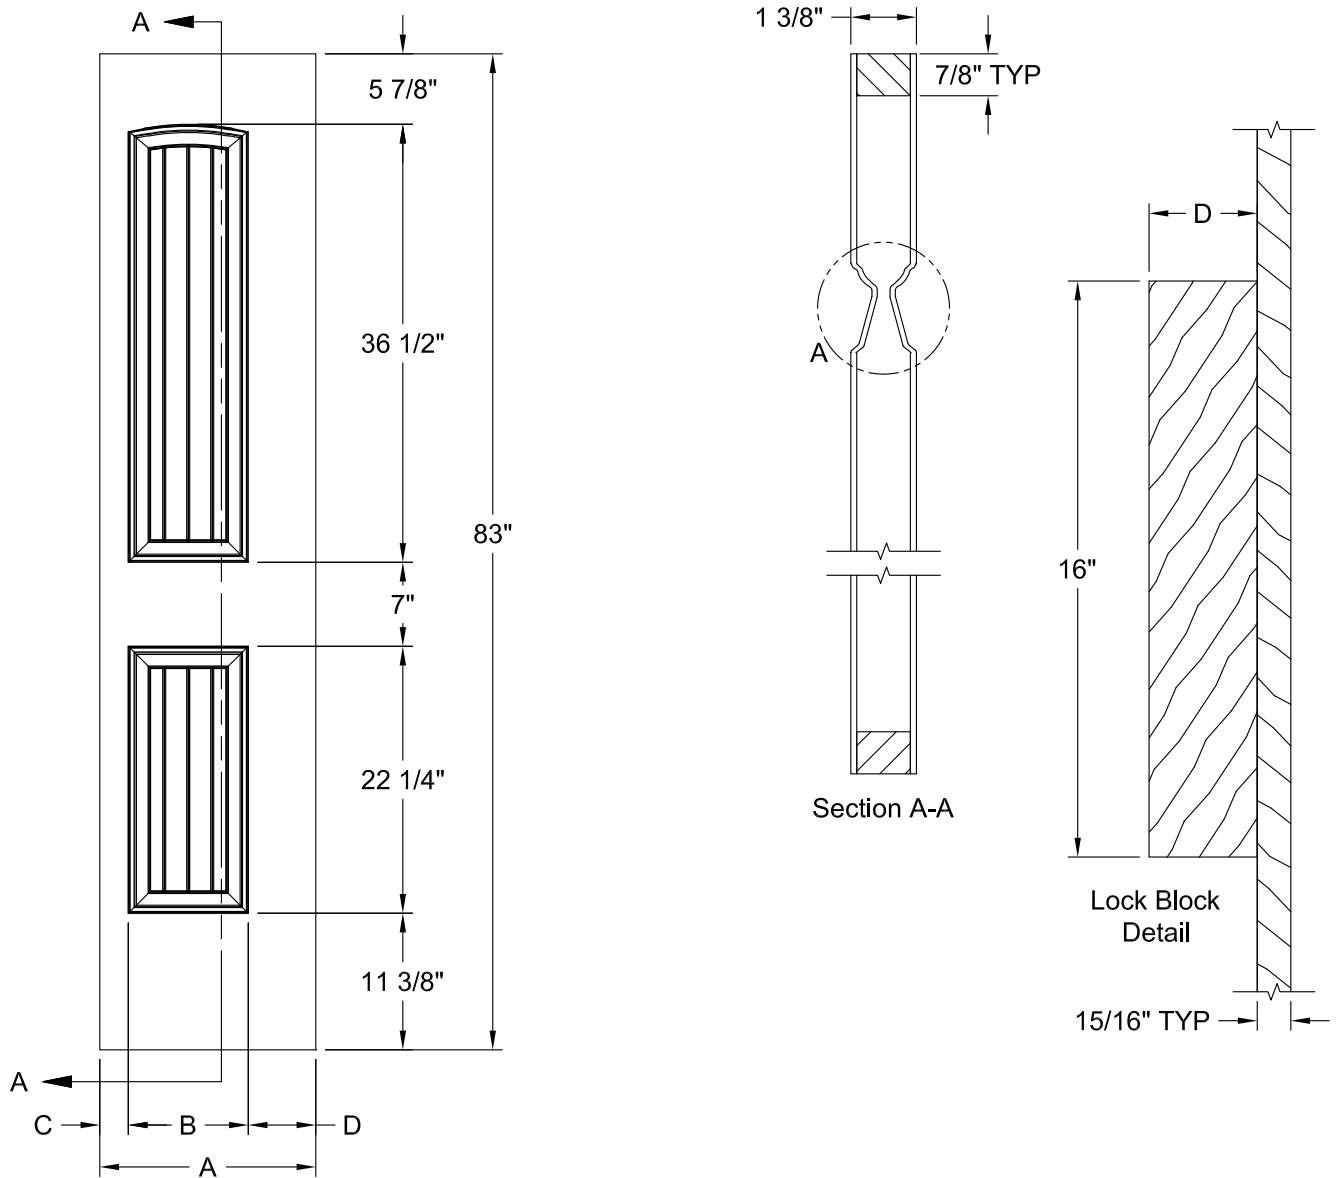

SANTA FE SMOOTH 7'-0"

Lock Block

Section A-A

Lock Block Detail

Detail A
Ovolo Sticking

Dimension Table				
Door Size	A	B	C	D
3'-0" x 7'-0"	36"	24"	6"	3"
2'-10" x 7'-0"	34"	24"	5"	3"
2'-8" x 7'-0"	32"	23"	4 1/2"	3"
2'-6" x 7'-0"	30"	21"	4 1/2"	3"
2'-4" x 7'-0"	28"	18"	5"	3"
2'-2" x 7'-0"	26"	18"	4"	3"
2'-0" x 7'-0"	24"	14"	5"	3"
1'-10" x 7'-0"	22"	14"	4"	2 11/16"
1'-8" x 7'-0"	20"	10"	5"	3"
1'-6" x 7'-0"	18"	10"	4"	3"
1'-4" x 7'-0"	16"	7"	4 1/2"	3"
1'-3" x 7'-0"	15"	7"	4"	3"
1'-2" x 7'-0"	14"	7"	3 1/2"	2 1/8"
1'-0" x 7'-0"	12"	7"	2 1/2"	1 3/8"

SANTA FE BIFOLD SMOOTH 7'-0"

Detail A
Ovolo Sticking

Dimension Table				
Door Size	A	B	C	D
1'-6" x 7'-0"	18"	10"	2 3/8"	5 5/8"
1'-4" x 7'-0"	16"	7"	2 3/8"	6 5/8"
1'-3" x 7'-0"	15"	7"	2 3/8"	5 5/8"
1'-2" x 7'-0"	14"	7"	2 3/8"	4 5/8"
1'-0" x 7'-0"	12"	7"	1 7/8"	3 1/8"