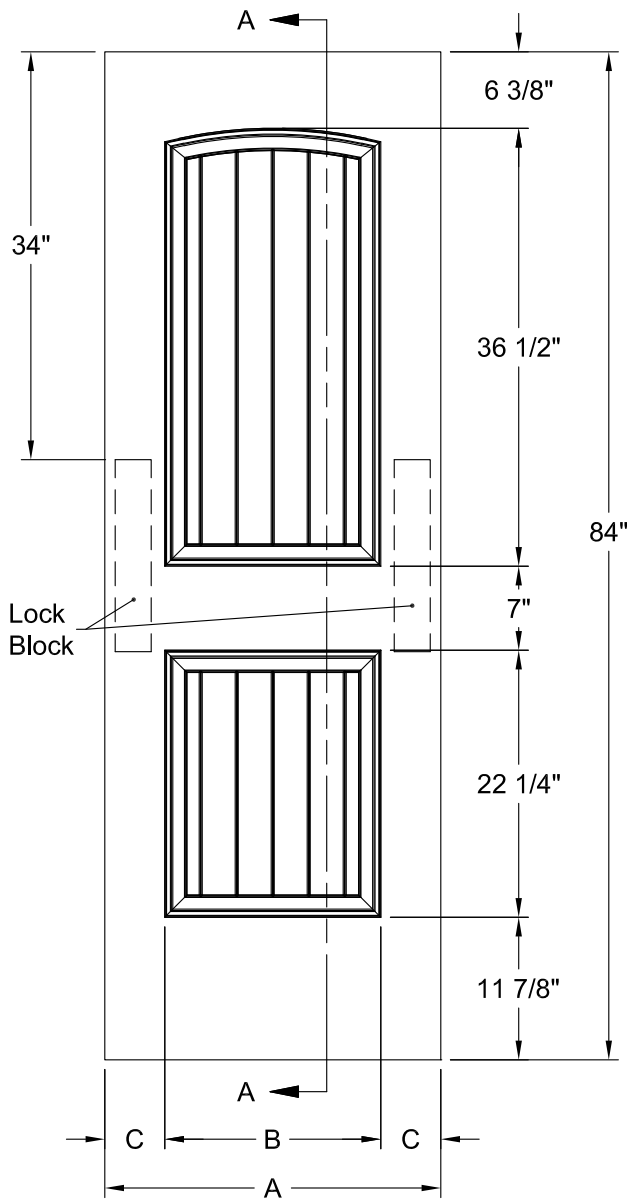

SANTA FE SMOOTH 7'-0"

Lock Block

Section A-A

Lock Block Detail

Detail A
Ovolo Sticking

Dimension Table				
Door Size	A	B	C	D
3'-0" x 7'-0"	36"	24"	6"	3"
2'-10" x 7'-0"	34"	24"	5"	3"
2'-8" x 7'-0"	32"	23"	4 1/2"	3"
2'-6" x 7'-0"	30"	21"	4 1/2"	3"
2'-4" x 7'-0"	28"	18"	5"	3"
2'-2" x 7'-0"	26"	18"	4"	3"
2'-0" x 7'-0"	24"	14"	5"	3"
1'-10" x 7'-0"	22"	14"	4"	2 11/16"
1'-8" x 7'-0"	20"	10"	5"	3"
1'-6" x 7'-0"	18"	10"	4"	3"
1'-4" x 7'-0"	16"	7"	4 1/2"	3"
1'-3" x 7'-0"	15"	7"	4"	3"
1'-2" x 7'-0"	14"	7"	3 1/2"	2 1/8"
1'-0" x 7'-0"	12"	7"	2 1/2"	1 3/8"

SANTA FE BIFOLD SMOOTH 7'-0"

Detail A
Ovolo Sticking

Dimension Table				
Door Size	A	B	C	D
1'-6" x 7'-0"	18"	10"	2 3/8"	5 5/8"
1'-4" x 7'-0"	16"	7"	2 3/8"	6 5/8"
1'-3" x 7'-0"	15"	7"	2 3/8"	5 5/8"
1'-2" x 7'-0"	14"	7"	2 3/8"	4 5/8"
1'-0" x 7'-0"	12"	7"	1 7/8"	3 1/8"