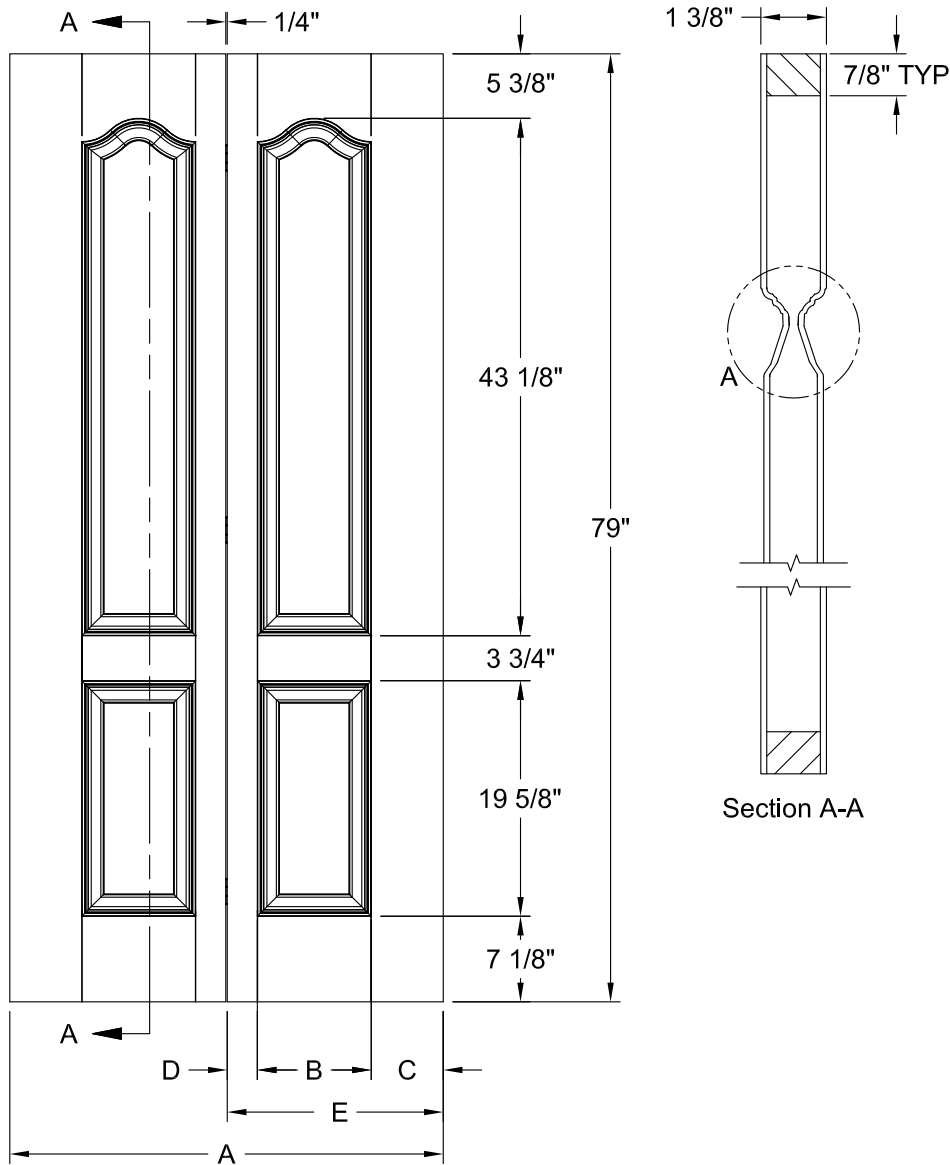

CAMDEN OAK GRAIN 6'-8"

Detail A
Modified Cove &
Bead Sticking

Dimension Table				
Door Size	A	B	C	D
3'-0" x 6'-8"	36"	25"	5 1/2"	3"
2'-10" x 6'-8"	34"	22 13/16"	5 19/32"	3"
2'-8" x 6'-8"	32"	22 13/16"	4 19/32"	3"
2'-6" x 6'-8"	30"	19 11/16"	5 5/32"	3"
2'-4" x 6'-8"	28"	18 1/8"	4 15/16"	3"
2'-2" x 6'-8"	26"	14 15/16"	5 17/32"	3"
2'-0" x 6'-8"	24"	14 15/16"	4 17/32"	3"
1'-10" x 6'-8"	22"	14 15/16"	3 17/32"	2 1/8"
1'-8" x 6'-8"	20"	9 1/2"	5 1/4"	3"
1'-6" x 6'-8"	18"	9 1/2"	4 1/4"	3"
1'-4" x 6'-8"	16"	7 1/2"	4 1/4"	3"
1'-3" x 6'-8"	15"	7 1/2"	3 3/4"	2 11/16"
1'-2" x 6'-8"	14"	7 1/2"	3 1/4"	2 1/8"
1'-0" x 6'-8"	12"	6 11/16"	2 21/32"	1 5/8"

CAMDEN BIFOLD OAK GRAIN 6'-8"

Detail A
Modified Cove &
Bead Sticking

Dimension Table					
Door Size	A	B	C	D	E
3'-0" x 6'-8"	36"	9 1/2"	6"	2 1/4"	17 7/8"
2'-10" x 6'-8"	34"	9 1/2"	5"	2 1/4"	16 7/8"
2'-8" x 6'-8"	32"	9 1/2"	4 9/16"	1 13/16"	15 7/8"
2'-6" x 6'-8"	30"	7 1/2"	5 1/8"	2 1/4"	14 7/8"
2'-4" x 6'-8"	28"	7 1/2"	4 1/8"	2 1/4"	13 7/8"
2'-2" x 6'-8"	26"	7 1/2"	3 1/8"	2 1/4"	12 7/8"
2'-0" x 6'-8"	24"	6 11/16"	3 13/32"	1 29/32"	11 7/8"
1'-10" x 6'-8"	22"	6 11/16"	2 13/32"	1 29/32"	10 7/8"