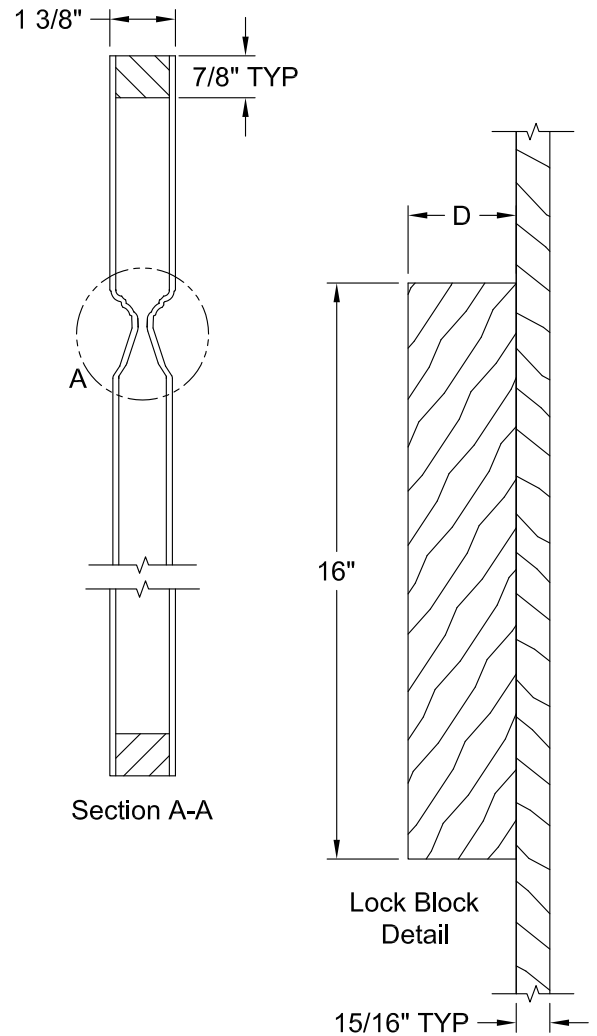

CAMDEN OAK GRAIN 6'-8"

Detail A
Modified Cove &
Bead Sticking

Dimension Table				
Door Size	A	B	C	D
3'-0" x 6'-8"	36"	25"	5 1/2"	3"
2'-10" x 6'-8"	34"	22 13/16"	5 19/32"	3"
2'-8" x 6'-8"	32"	22 13/16"	4 19/32"	3"
2'-6" x 6'-8"	30"	19 11/16"	5 5/32"	3"
2'-4" x 6'-8"	28"	18 1/8"	4 15/16"	3"
2'-2" x 6'-8"	26"	14 15/16"	5 17/32"	3"
2'-0" x 6'-8"	24"	14 15/16"	4 17/32"	3"
1'-10" x 6'-8"	22"	14 15/16"	3 17/32"	2 1/8"
1'-8" x 6'-8"	20"	9 1/2"	5 1/4"	3"
1'-6" x 6'-8"	18"	9 1/2"	4 1/4"	3"
1'-4" x 6'-8"	16"	7 1/2"	4 1/4"	3"
1'-3" x 6'-8"	15"	7 1/2"	3 3/4"	2 11/16"
1'-2" x 6'-8"	14"	7 1/2"	3 1/4"	2 1/8"
1'-0" x 6'-8"	12"	6 11/16"	2 21/32"	1 5/8"

CAMDEN BIFOLD OAK GRAIN 6'-8"

Detail A
Modified Cove &
Bead Sticking

Dimension Table					
Door Size	A	B	C	D	E
3'-0" x 6'-8"	36"	9 1/2"	6"	2 1/4"	17 7/8"
2'-10" x 6'-8"	34"	9 1/2"	5"	2 1/4"	16 7/8"
2'-8" x 6'-8"	32"	9 1/2"	4 9/16"	1 13/16"	15 7/8"
2'-6" x 6'-8"	30"	7 1/2"	5 1/8"	2 1/4"	14 7/8"
2'-4" x 6'-8"	28"	7 1/2"	4 1/8"	2 1/4"	13 7/8"
2'-2" x 6'-8"	26"	7 1/2"	3 1/8"	2 1/4"	12 7/8"
2'-0" x 6'-8"	24"	6 11/16"	3 13/32"	1 29/32"	11 7/8"
1'-10" x 6'-8"	22"	6 11/16"	2 13/32"	1 29/32"	10 7/8"