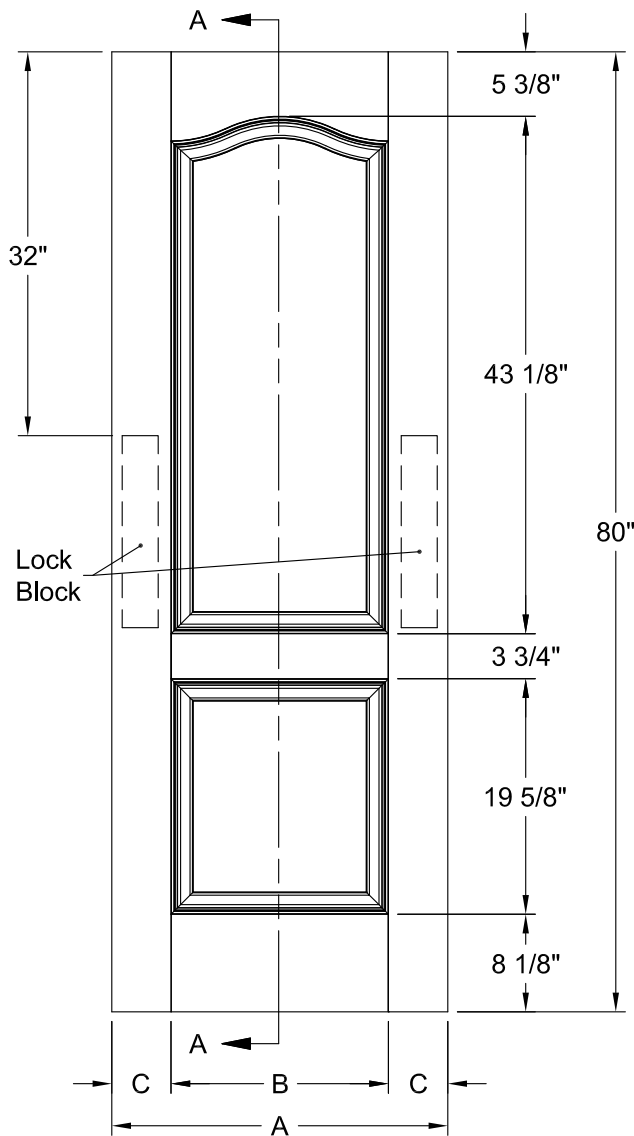

CAMDEN OAK GRAIN 6'-8"

Detail A
Modified Cove &
Bead Sticking

Dimension Table				
Door Size	A	B	C	D
3'-0" x 6'-8"	36"	25"	5 1/2"	3"
2'-10" x 6'-8"	34"	22 13/16"	5 19/32"	3"
2'-8" x 6'-8"	32"	22 13/16"	4 19/32"	3"
2'-6" x 6'-8"	30"	19 11/16"	5 5/32"	3"
2'-4" x 6'-8"	28"	18 1/8"	4 15/16"	3"
2'-2" x 6'-8"	26"	14 15/16"	5 17/32"	3"
2'-0" x 6'-8"	24"	14 15/16"	4 17/32"	3"
1'-10" x 6'-8"	22"	14 15/16"	3 17/32"	2 1/8"
1'-8" x 6'-8"	20"	9 1/2"	5 1/4"	3"
1'-6" x 6'-8"	18"	9 1/2"	4 1/4"	3"
1'-4" x 6'-8"	16"	7 1/2"	4 1/4"	3"
1'-3" x 6'-8"	15"	7 1/2"	3 3/4"	2 11/16"
1'-2" x 6'-8"	14"	7 1/2"	3 1/4"	2 1/8"
1'-0" x 6'-8"	12"	6 11/16"	2 21/32"	1 5/8"

CAMDEN BIFOLD OAK GRAIN 6'-8"

Detail A
Modified Cove &
Bead Sticking

Dimension Table					
Door Size	A	B	C	D	E
3'-0" x 6'-8"	36"	9 1/2"	6"	2 1/4"	17 7/8"
2'-10" x 6'-8"	34"	9 1/2"	5"	2 1/4"	16 7/8"
2'-8" x 6'-8"	32"	9 1/2"	4 9/16"	1 13/16"	15 7/8"
2'-6" x 6'-8"	30"	7 1/2"	5 1/8"	2 1/4"	14 7/8"
2'-4" x 6'-8"	28"	7 1/2"	4 1/8"	2 1/4"	13 7/8"
2'-2" x 6'-8"	26"	7 1/2"	3 1/8"	2 1/4"	12 7/8"
2'-0" x 6'-8"	24"	6 11/16"	3 13/32"	1 29/32"	11 7/8"
1'-10" x 6'-8"	22"	6 11/16"	2 13/32"	1 29/32"	10 7/8"