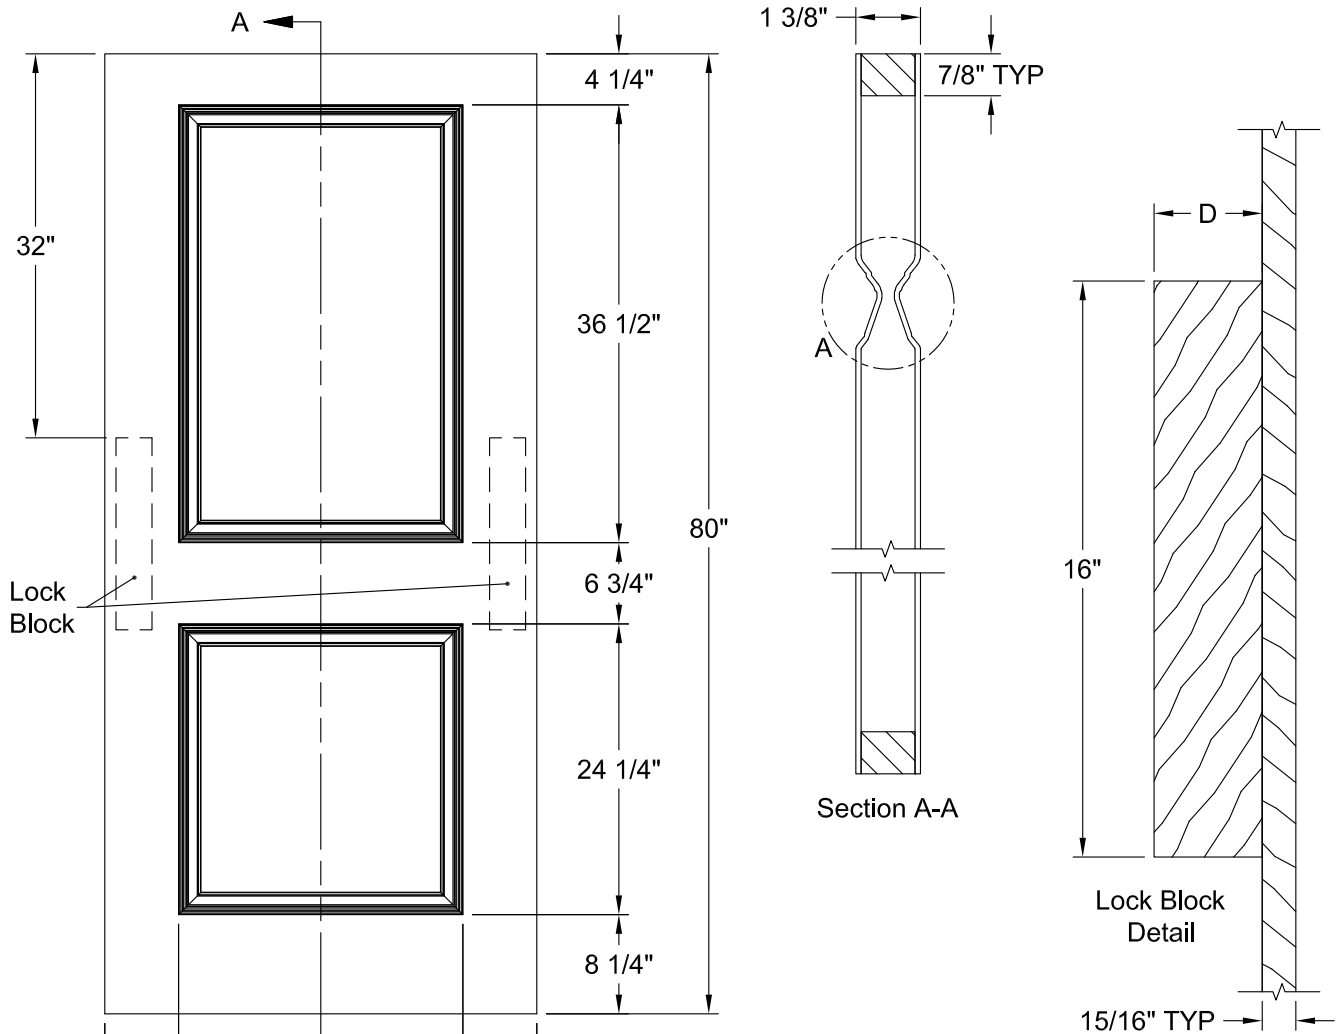

CARRARA SMOOTH 6'-8"

Detail A
INP Profile

Dimension Table				
Door Size	A	B	C	D
3'-0" x 6'-8"	36"	23 5/8"	6 3/16"	3"
2'-10" x 6'-8"	34"	21 5/8"	6 3/16"	3"
2'-8" x 6'-8"	32"	21 5/8"	5 3/16"	3"
2'-6" x 6'-8"	30"	19 5/8"	5 3/16"	3"
2'-4" x 6'-8"	28"	17 5/8"	5 3/16"	3"
2'-2" x 6'-8"	26"	15 5/8"	5 3/16"	3"
2'-0" x 6'-8"	24"	15 5/8"	4 3/16"	3"
1'-10" x 6'-8"	22"	15 5/8"	3 3/16"	2 1/8"
1'-8" x 6'-8"	20"	12"	4"	3"
1'-6" x 6'-8"	18"	12"	3"	1 5/8"
1'-4" x 6'-8"	16"	7"	4 1/2"	3"
1'-3" x 6'-8"	15"	7"	4"	3"
1'-2" x 6'-8"	14"	7"	3 1/2"	2 1/8"
1'-0" x 6'-8"	12"	7"	2 1/2"	1 3/8"

CARRARA BIFOLD SMOOTH 6'-8"

Detail A
INP Profile

Dimension Table				
Door Size	A	B	C	D
3'-0" x 6'-8"	36"	12"	4 1/8"	17 7/8"
2'-10" x 6'-8"	34"	10"	5 1/8"	16 7/8"
2'-8" x 6'-8"	32"	10"	4 1/8"	15 7/8"
2'-6" x 6'-8"	30"	9"	4 1/8"	14 7/8"
2'-4" x 6'-8"	28"	8"	4 1/8"	13 7/8"
2'-2" x 6'-8"	26"	6"	5 1/8"	12 7/8"
2'-0" x 6'-8"	24"	6"	4 1/8"	11 7/8"
1'-10" x 6'-8"	22"	6"	3 1/8"	10 7/8"