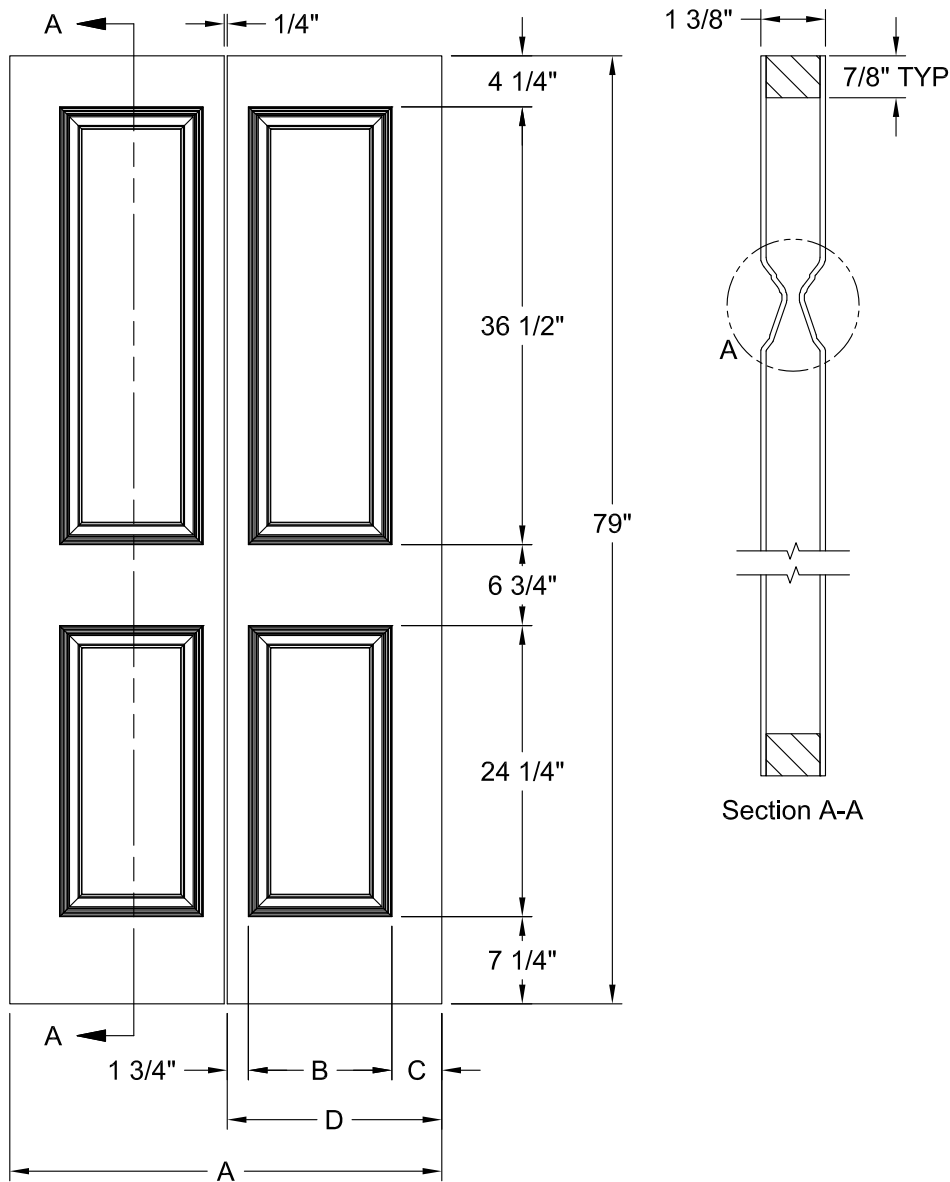

CARRARA SMOOTH 6'-8"

Detail A
INP Profile

Dimension Table				
Door Size	A	B	C	D
3'-0" x 6'-8"	36"	23 5/8"	6 3/16"	3"
2'-10" x 6'-8"	34"	21 5/8"	6 3/16"	3"
2'-8" x 6'-8"	32"	21 5/8"	5 3/16"	3"
2'-6" x 6'-8"	30"	19 5/8"	5 3/16"	3"
2'-4" x 6'-8"	28"	17 5/8"	5 3/16"	3"
2'-2" x 6'-8"	26"	15 5/8"	5 3/16"	3"
2'-0" x 6'-8"	24"	15 5/8"	4 3/16"	3"
1'-10" x 6'-8"	22"	15 5/8"	3 3/16"	2 1/8"
1'-8" x 6'-8"	20"	12"	4"	3"
1'-6" x 6'-8"	18"	12"	3"	1 5/8"
1'-4" x 6'-8"	16"	7"	4 1/2"	3"
1'-3" x 6'-8"	15"	7"	4"	3"
1'-2" x 6'-8"	14"	7"	3 1/2"	2 1/8"
1'-0" x 6'-8"	12"	7"	2 1/2"	1 3/8"

CARRARA BIFOLD SMOOTH 6'-8"

Detail A
INP Profile

Dimension Table				
Door Size	A	B	C	D
3'-0" x 6'-8"	36"	12"	4 1/8"	17 7/8"
2'-10" x 6'-8"	34"	10"	5 1/8"	16 7/8"
2'-8" x 6'-8"	32"	10"	4 1/8"	15 7/8"
2'-6" x 6'-8"	30"	9"	4 1/8"	14 7/8"
2'-4" x 6'-8"	28"	8"	4 1/8"	13 7/8"
2'-2" x 6'-8"	26"	6"	5 1/8"	12 7/8"
2'-0" x 6'-8"	24"	6"	4 1/8"	11 7/8"
1'-10" x 6'-8"	22"	6"	3 1/8"	10 7/8"