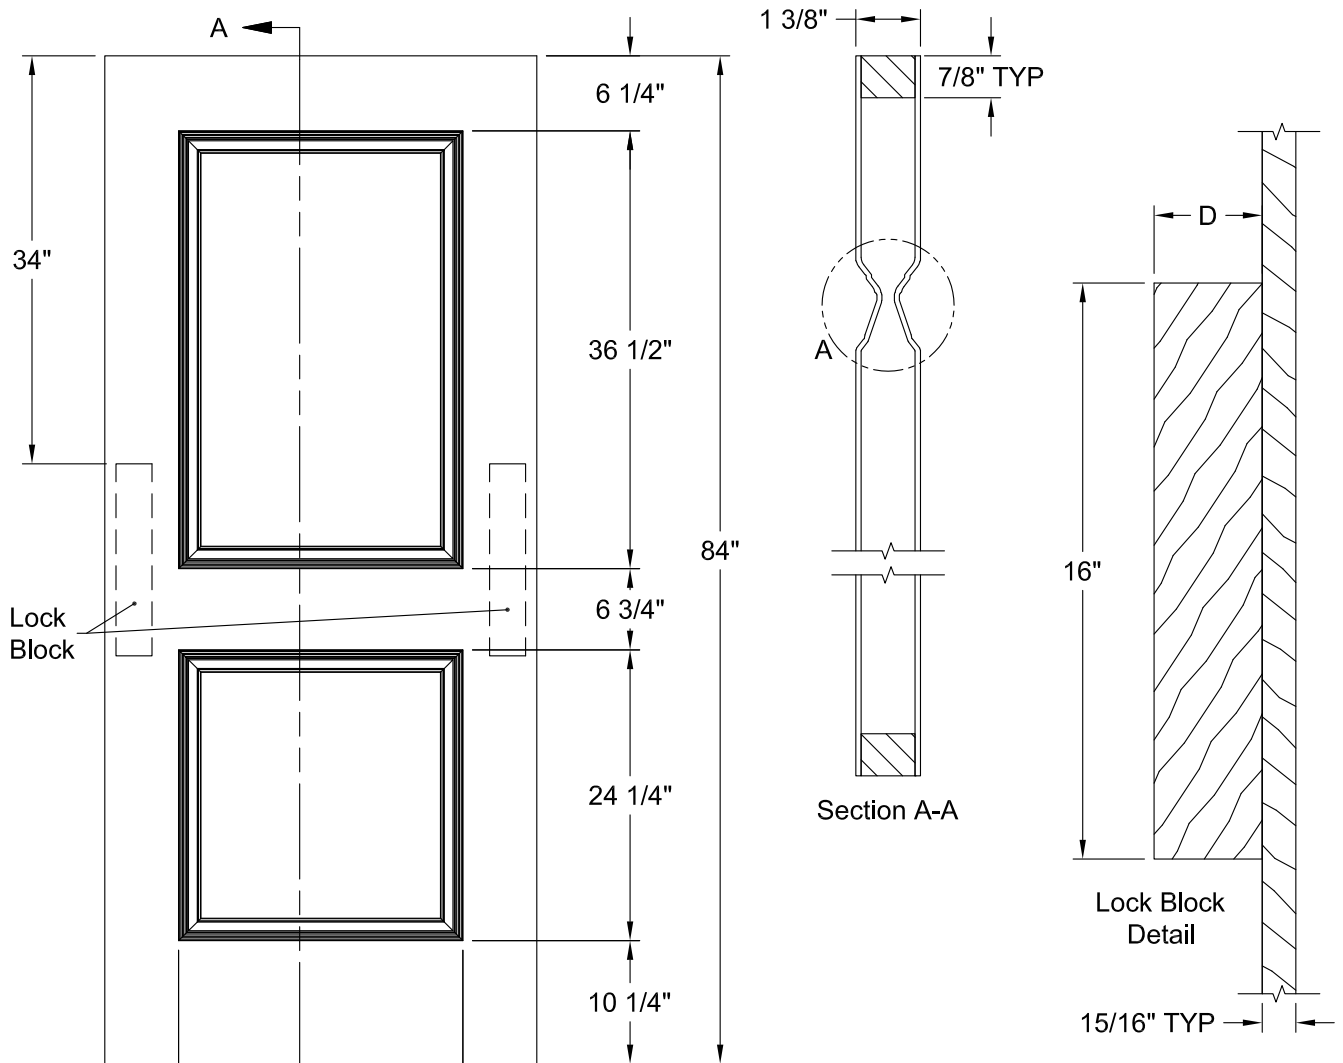

CARRARA SMOOTH 7'-0"

Detail A  
INP Profile

Dimension Table				
Door Size	A	B	C	D
3'-0" x 7'-0"	36"	23 5/8"	6 3/16"	3"
2'-10" x 7'-0"	34"	21 5/8"	6 3/16"	3"
2'-8" x 7'-0"	32"	21 5/8"	5 3/16"	3"
2'-6" x 7'-0"	30"	19 5/8"	5 3/16"	3"
2'-4" x 7'-0"	28"	17 5/8"	5 3/16"	3"
2'-2" x 7'-0"	26"	15 5/8"	5 3/16"	3"
2'-0" x 7'-0"	24"	15 5/8"	4 3/16"	3"
1'-10" x 7'-0"	22"	15 5/8"	3 3/16"	2 1/8"
1'-8" x 7'-0"	20"	12"	4"	3"
1'-6" x 7'-0"	18"	12"	3"	1 5/8"
1'-4" x 7'-0"	16"	7"	4 1/2"	3"
1'-3" x 7'-0"	15"	7"	4"	3"
1'-2" x 7'-0"	14"	7"	3 1/2"	2 1/8"
1'-0" x 7'-0"	12"	7"	2 1/2"	1 3/8"

CARRARA BIFOLD SMOOTH 7'-0"

Detail A  
INP Profile

Dimension Table				
Door Size	A	B	C	D
3'-0" x 7'-0"	36"	12"	4 1/8"	17 7/8"
2'-10" x 7'-0"	34"	10"	5 1/8"	16 7/8"
2'-8" x 7'-0"	32"	10"	4 1/8"	15 7/8"
2'-6" x 7'-0"	30"	9"	4 1/8"	14 7/8"
2'-4" x 7'-0"	28"	8"	4 1/8"	13 7/8"
2'-2" x 7'-0"	26"	6"	5 1/8"	12 7/8"
2'-0" x 7'-0"	24"	6"	4 1/8"	11 7/8"
1'-10" x 7'-0"	22"	6"	3 1/8"	10 7/8"