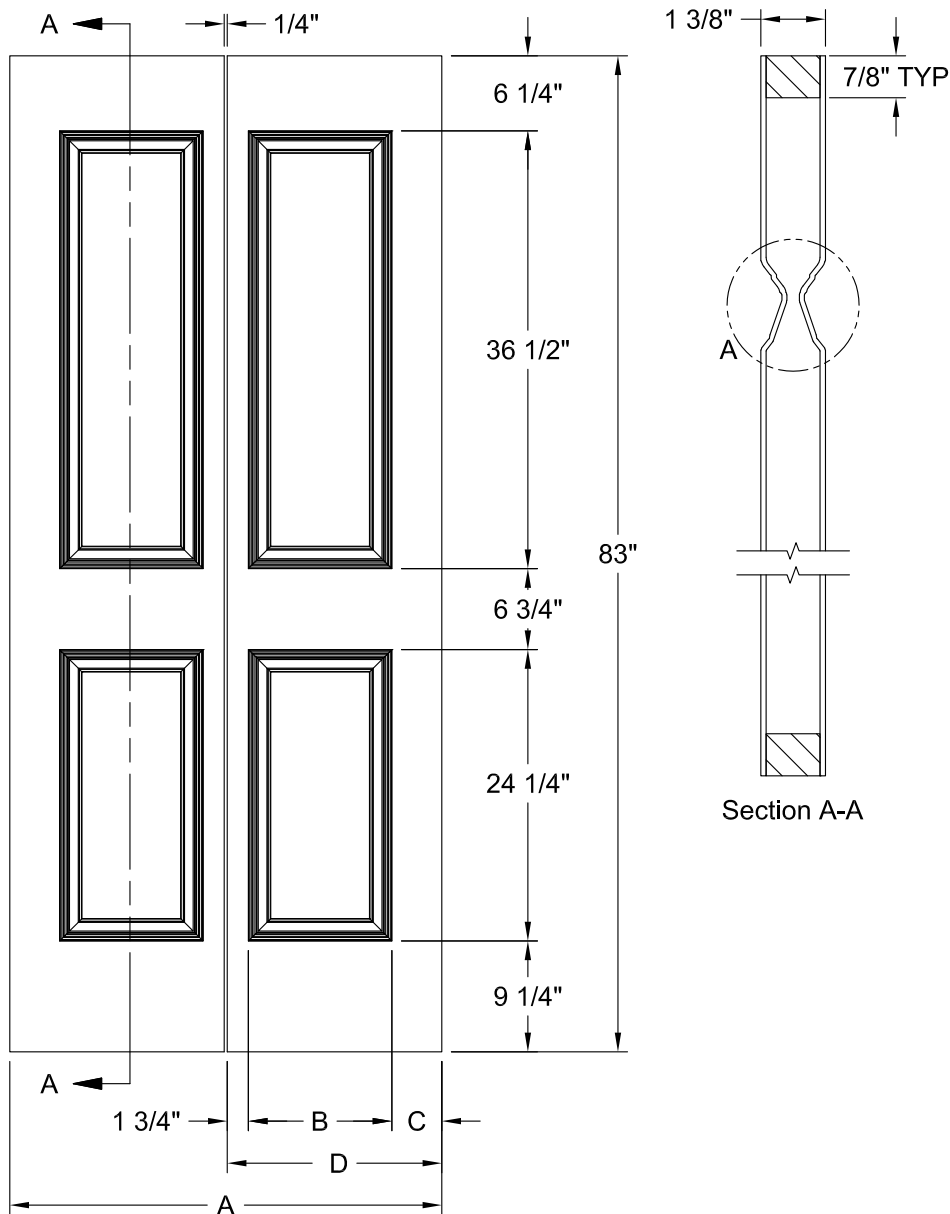

CARRARA SMOOTH 7'-0"

Detail A  
INP Profile

Dimension Table				
Door Size	A	B	C	D
3'-0" x 7'-0"	36"	23 5/8"	6 3/16"	3"
2'-10" x 7'-0"	34"	21 5/8"	6 3/16"	3"
2'-8" x 7'-0"	32"	21 5/8"	5 3/16"	3"
2'-6" x 7'-0"	30"	19 5/8"	5 3/16"	3"
2'-4" x 7'-0"	28"	17 5/8"	5 3/16"	3"
2'-2" x 7'-0"	26"	15 5/8"	5 3/16"	3"
2'-0" x 7'-0"	24"	15 5/8"	4 3/16"	3"
1'-10" x 7'-0"	22"	15 5/8"	3 3/16"	2 1/8"
1'-8" x 7'-0"	20"	12"	4"	3"
1'-6" x 7'-0"	18"	12"	3"	1 5/8"
1'-4" x 7'-0"	16"	7"	4 1/2"	3"
1'-3" x 7'-0"	15"	7"	4"	3"
1'-2" x 7'-0"	14"	7"	3 1/2"	2 1/8"
1'-0" x 7'-0"	12"	7"	2 1/2"	1 3/8"

CARRARA BIFOLD SMOOTH 7'-0"

Detail A  
INP Profile

Dimension Table				
Door Size	A	B	C	D
3'-0" x 7'-0"	36"	12"	4 1/8"	17 7/8"
2'-10" x 7'-0"	34"	10"	5 1/8"	16 7/8"
2'-8" x 7'-0"	32"	10"	4 1/8"	15 7/8"
2'-6" x 7'-0"	30"	9"	4 1/8"	14 7/8"
2'-4" x 7'-0"	28"	8"	4 1/8"	13 7/8"
2'-2" x 7'-0"	26"	6"	5 1/8"	12 7/8"
2'-0" x 7'-0"	24"	6"	4 1/8"	11 7/8"
1'-10" x 7'-0"	22"	6"	3 1/8"	10 7/8"