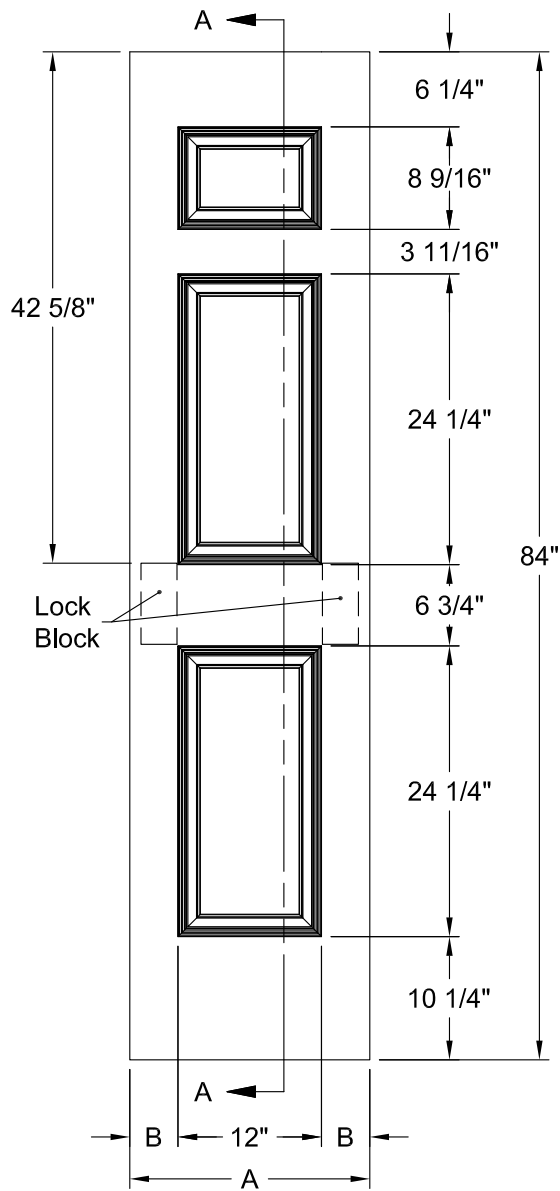

COLONIST SMOOTH 7'-0"

Dimension Table				
Door Size	A	B	C	D
3'-0" x 7'-0"	36"	12"	4 1/8"	3"
2'-10" x 7'-0"	34"	10"	5 1/8"	3"
2'-8" x 7'-0"	32"	10"	4 1/8"	3"
2'-6" x 7'-0"	30"	9"	4 1/8"	3"
2'-4" x 7'-0"	28"	8"	4 1/8"	3"
2'-2" x 7'-0"	26"	6"	5 1/8"	3"
2'-0" x 7'-0"	24"	6"	4 1/8"	3"
1'-10" x 7'-0"	22"	6"	3 1/8"	2 1/8"

COLONIST SMOOTH 7'-0"

Dimension Table			
Door Size	A	B	C
1'-8" x 7'-0"	20"	4"	3"
1'-6" x 7'-0"	18"	3"	1 5/8"

COLONIST BIFOLD SMOOTH 7'-0"

Dimension Table					
Door Size	A	B	C	D	E
3'-0" x 7'-0"	36"	12"	4 1/8"	1 3/4"	17 7/8"
2'-10" x 7'-0"	34"	10"	5 1/8"	1 3/4"	16 7/8"
2'-8" x 7'-0"	32"	10"	4 1/8"	1 3/4"	15 7/8"
2'-6" x 7'-0"	30"	9"	4 1/8"	1 3/4"	14 7/8"
2'-4" x 7'-0"	28"	8"	4 1/8"	1 3/4"	13 7/8"
2'-2" x 7'-0"	26"	6"	5 1/8"	1 3/4"	11 7/8"
2'-0" x 7'-0"	24"	6"	4 1/8"	1 3/4"	10 7/8"
1'-10" x 7'-0"	22"	6"	3 1/8"	1 3/4"	10 7/8"

COLONIST SMOOTH COMMERCIAL 7'-0"

Dimension Table
Door Size
3'-0" x 7'-0"