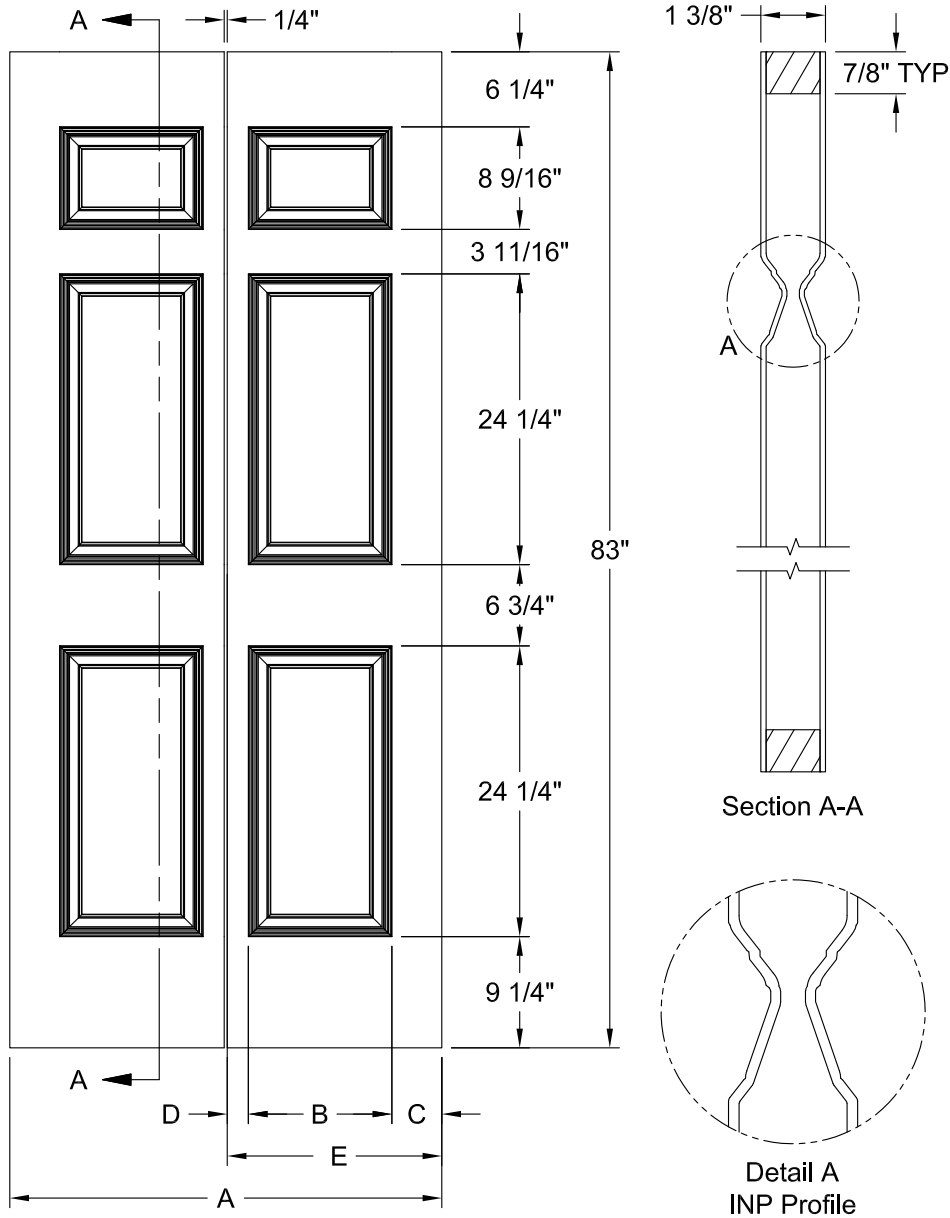

COLONIST SMOOTH 7'-0"

Dimension Table				
Door Size	A	B	C	D
3'-0" x 7'-0"	36"	12"	4 1/8"	3"
2'-10" x 7'-0"	34"	10"	5 1/8"	3"
2'-8" x 7'-0"	32"	10"	4 1/8"	3"
2'-6" x 7'-0"	30"	9"	4 1/8"	3"
2'-4" x 7'-0"	28"	8"	4 1/8"	3"
2'-2" x 7'-0"	26"	6"	5 1/8"	3"
2'-0" x 7'-0"	24"	6"	4 1/8"	3"
1'-10" x 7'-0"	22"	6"	3 1/8"	2 1/8"

COLONIST SMOOTH 7'-0"

Dimension Table			
Door Size	A	B	C
1'-8" x 7'-0"	20"	4"	3"
1'-6" x 7'-0"	18"	3"	1 5/8"

COLONIST BIFOLD SMOOTH 7'-0"

Dimension Table					
Door Size	A	B	C	D	E
3'-0" x 7'-0"	36"	12"	4 1/8"	1 3/4"	17 7/8"
2'-10" x 7'-0"	34"	10"	5 1/8"	1 3/4"	16 7/8"
2'-8" x 7'-0"	32"	10"	4 1/8"	1 3/4"	15 7/8"
2'-6" x 7'-0"	30"	9"	4 1/8"	1 3/4"	14 7/8"
2'-4" x 7'-0"	28"	8"	4 1/8"	1 3/4"	13 7/8"
2'-2" x 7'-0"	26"	6"	5 1/8"	1 3/4"	11 7/8"
2'-0" x 7'-0"	24"	6"	4 1/8"	1 3/4"	10 7/8"
1'-10" x 7'-0"	22"	6"	3 1/8"	1 3/4"	10 7/8"

COLONIST SMOOTH COMMERCIAL 7'-0"

Dimension Table
Door Size
3'-0" x 7'-0"