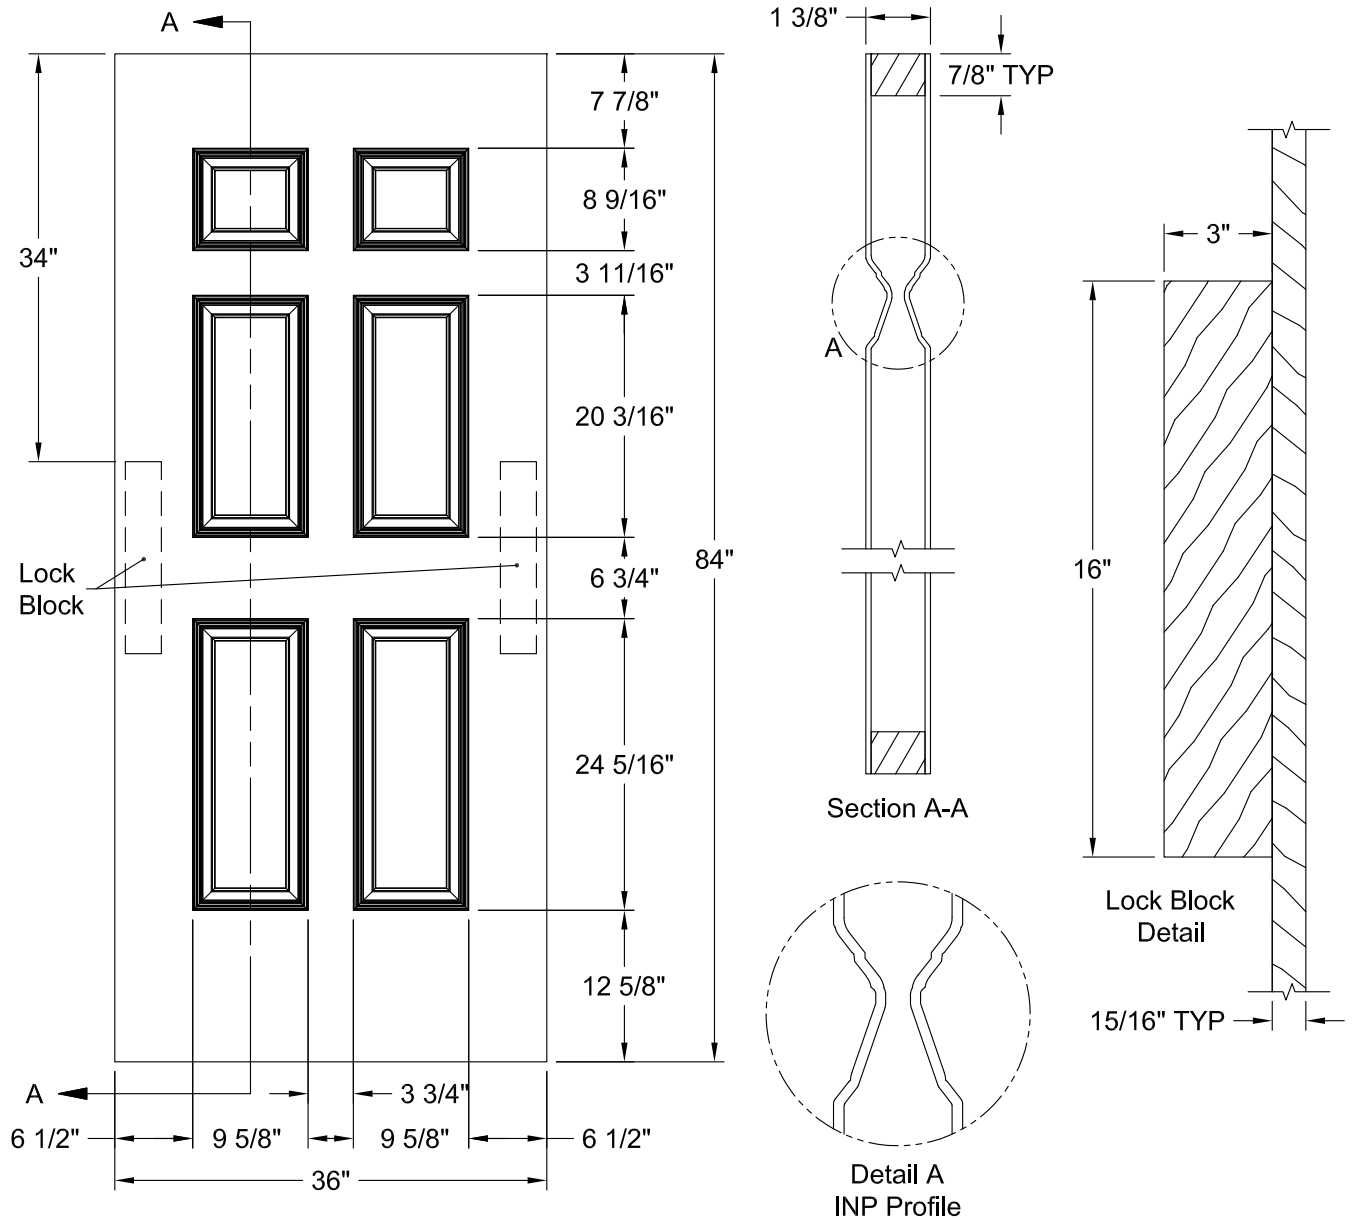

COLONIST SMOOTH 7'-0"

Dimension Table				
Door Size	A	B	C	D
3'-0" x 7'-0"	36"	12"	4 1/8"	3"
2'-10" x 7'-0"	34"	10"	5 1/8"	3"
2'-8" x 7'-0"	32"	10"	4 1/8"	3"
2'-6" x 7'-0"	30"	9"	4 1/8"	3"
2'-4" x 7'-0"	28"	8"	4 1/8"	3"
2'-2" x 7'-0"	26"	6"	5 1/8"	3"
2'-0" x 7'-0"	24"	6"	4 1/8"	3"
1'-10" x 7'-0"	22"	6"	3 1/8"	2 1/8"

COLONIST SMOOTH 7'-0"

Dimension Table			
Door Size	A	B	C
1'-8" x 7'-0"	20"	4"	3"
1'-6" x 7'-0"	18"	3"	1 5/8"

COLONIST BIFOLD SMOOTH 7'-0"

Dimension Table					
Door Size	A	B	C	D	E
3'-0" x 7'-0"	36"	12"	4 1/8"	1 3/4"	17 7/8"
2'-10" x 7'-0"	34"	10"	5 1/8"	1 3/4"	16 7/8"
2'-8" x 7'-0"	32"	10"	4 1/8"	1 3/4"	15 7/8"
2'-6" x 7'-0"	30"	9"	4 1/8"	1 3/4"	14 7/8"
2'-4" x 7'-0"	28"	8"	4 1/8"	1 3/4"	13 7/8"
2'-2" x 7'-0"	26"	6"	5 1/8"	1 3/4"	11 7/8"
2'-0" x 7'-0"	24"	6"	4 1/8"	1 3/4"	10 7/8"
1'-10" x 7'-0"	22"	6"	3 1/8"	1 3/4"	10 7/8"

COLONIST SMOOTH COMMERCIAL 7'-0"

Dimension Table
Door Size
3'-0" x 7'-0"