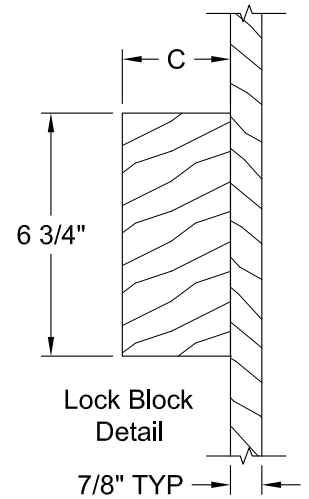

COLONIST SMOOTH 7'-0"

Dimension Table				
Door Size	A	B	C	D
3'-0" x 7'-0"	36"	12"	4 1/8"	3"
2'-10" x 7'-0"	34"	10"	5 1/8"	3"
2'-8" x 7'-0"	32"	10"	4 1/8"	3"
2'-6" x 7'-0"	30"	9"	4 1/8"	3"
2'-4" x 7'-0"	28"	8"	4 1/8"	3"
2'-2" x 7'-0"	26"	6"	5 1/8"	3"
2'-0" x 7'-0"	24"	6"	4 1/8"	3"
1'-10" x 7'-0"	22"	6"	3 1/8"	2 1/8"

COLONIST SMOOTH 7'-0"

Dimension Table			
Door Size	A	B	C
1'-8" x 7'-0"	20"	4"	3"
1'-6" x 7'-0"	18"	3"	1 5/8"

COLONIST BIFOLD SMOOTH 7'-0"

Dimension Table					
Door Size	A	B	C	D	E
3'-0" x 7'-0"	36"	12"	4 1/8"	1 3/4"	17 7/8"
2'-10" x 7'-0"	34"	10"	5 1/8"	1 3/4"	16 7/8"
2'-8" x 7'-0"	32"	10"	4 1/8"	1 3/4"	15 7/8"
2'-6" x 7'-0"	30"	9"	4 1/8"	1 3/4"	14 7/8"
2'-4" x 7'-0"	28"	8"	4 1/8"	1 3/4"	13 7/8"
2'-2" x 7'-0"	26"	6"	5 1/8"	1 3/4"	11 7/8"
2'-0" x 7'-0"	24"	6"	4 1/8"	1 3/4"	10 7/8"
1'-10" x 7'-0"	22"	6"	3 1/8"	1 3/4"	10 7/8"

COLONIST SMOOTH COMMERCIAL 7'-0"

Dimension Table
Door Size
3'-0" x 7'-0"