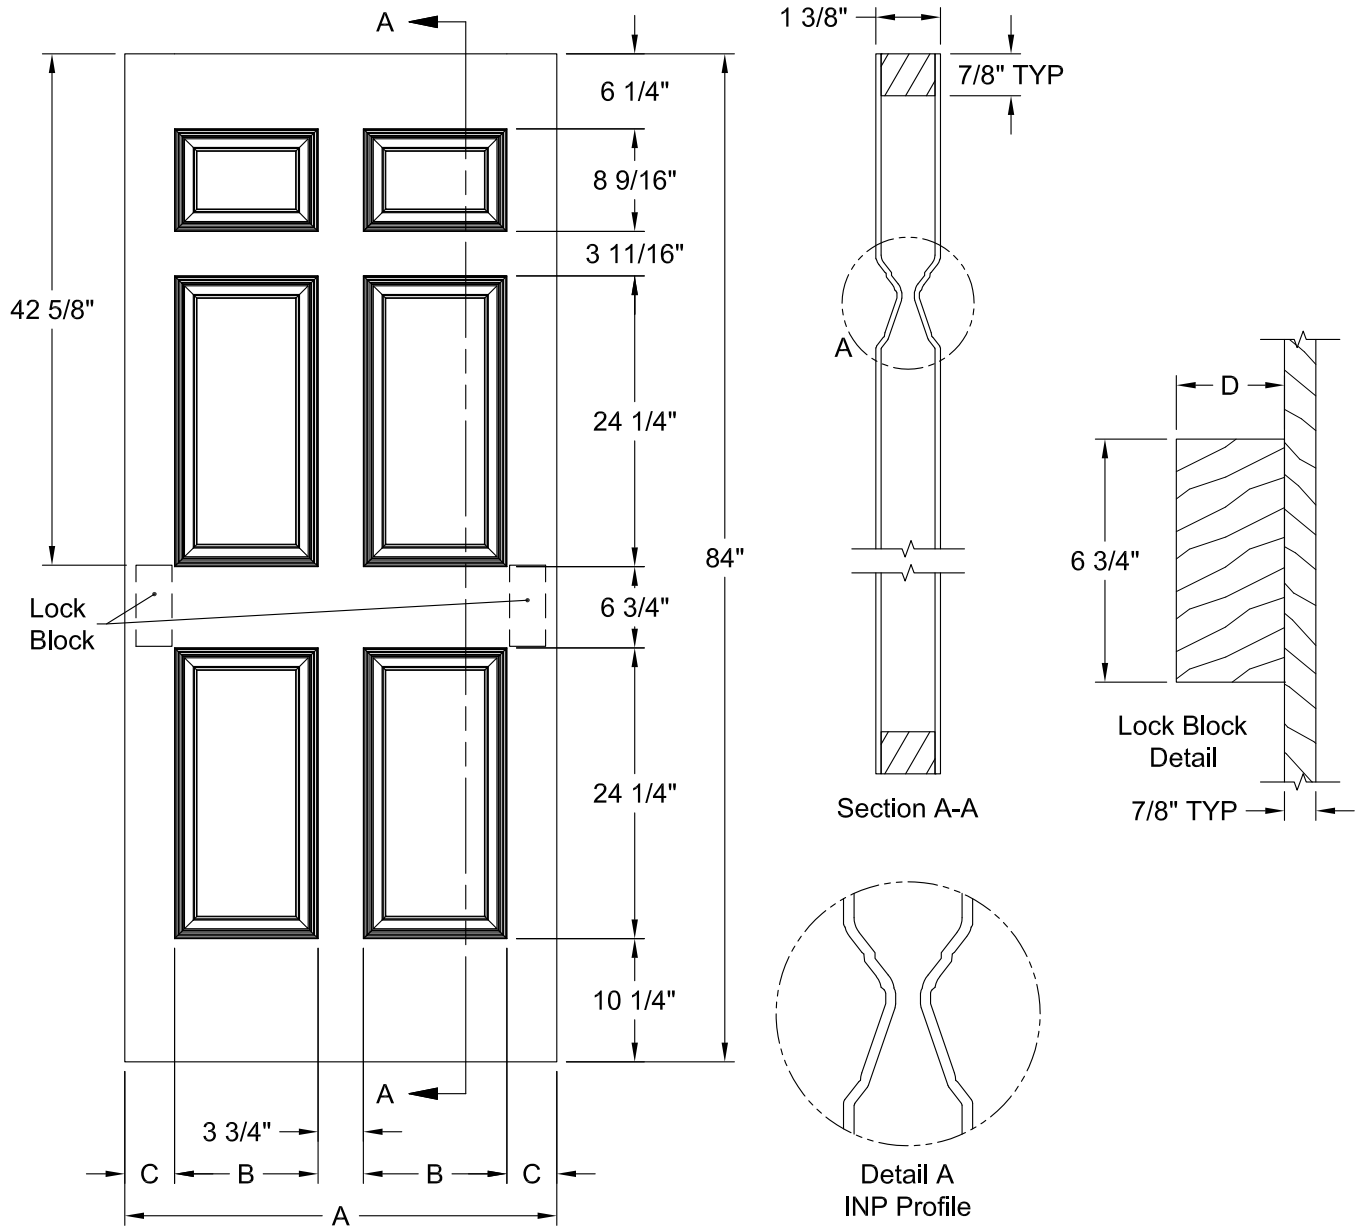

COLONIST SMOOTH 7'-0"

Dimension Table				
Door Size	A	B	C	D
3'-0" x 7'-0"	36"	12"	4 1/8"	3"
2'-10" x 7'-0"	34"	10"	5 1/8"	3"
2'-8" x 7'-0"	32"	10"	4 1/8"	3"
2'-6" x 7'-0"	30"	9"	4 1/8"	3"
2'-4" x 7'-0"	28"	8"	4 1/8"	3"
2'-2" x 7'-0"	26"	6"	5 1/8"	3"
2'-0" x 7'-0"	24"	6"	4 1/8"	3"
1'-10" x 7'-0"	22"	6"	3 1/8"	2 1/8"

COLONIST SMOOTH 7'-0"

Dimension Table			
Door Size	A	B	C
1'-8" x 7'-0"	20"	4"	3"
1'-6" x 7'-0"	18"	3"	1 5/8"

COLONIST BIFOLD SMOOTH 7'-0"

Dimension Table					
Door Size	A	B	C	D	E
3'-0" x 7'-0"	36"	12"	4 1/8"	1 3/4"	17 7/8"
2'-10" x 7'-0"	34"	10"	5 1/8"	1 3/4"	16 7/8"
2'-8" x 7'-0"	32"	10"	4 1/8"	1 3/4"	15 7/8"
2'-6" x 7'-0"	30"	9"	4 1/8"	1 3/4"	14 7/8"
2'-4" x 7'-0"	28"	8"	4 1/8"	1 3/4"	13 7/8"
2'-2" x 7'-0"	26"	6"	5 1/8"	1 3/4"	11 7/8"
2'-0" x 7'-0"	24"	6"	4 1/8"	1 3/4"	10 7/8"
1'-10" x 7'-0"	22"	6"	3 1/8"	1 3/4"	10 7/8"

COLONIST SMOOTH COMMERCIAL 7'-0"

Dimension Table
Door Size
3'-0" x 7'-0"