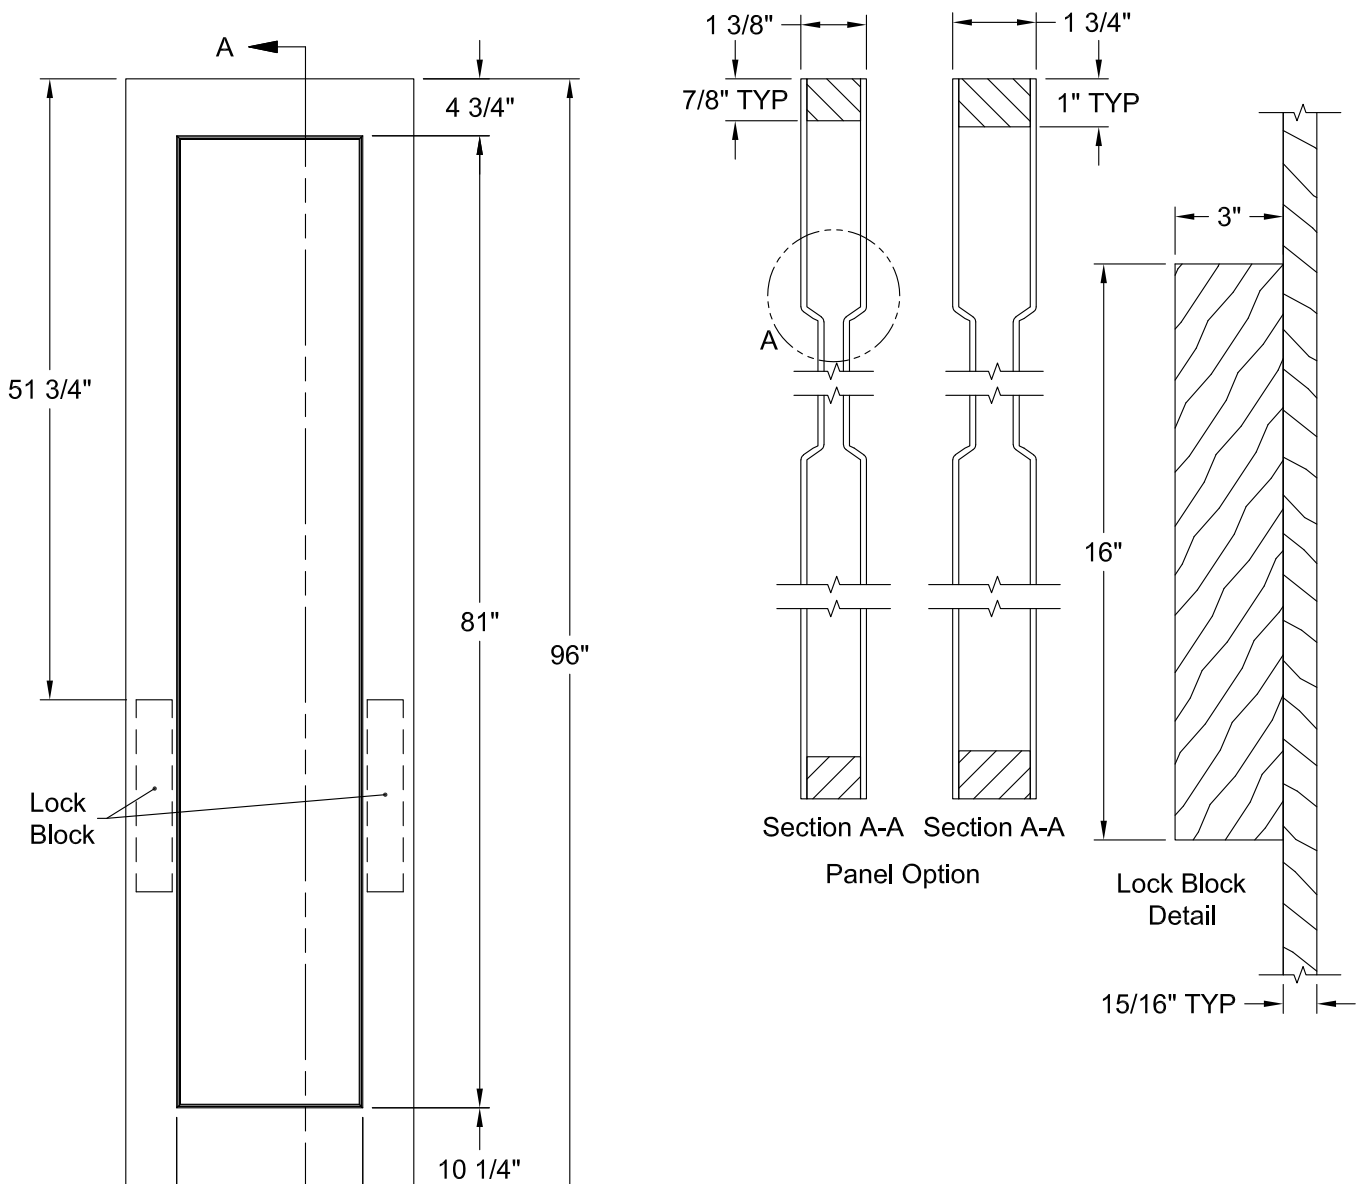

MADISON SMOOTH 8'-0"

Dimension Table			
Door Size	A	B	C
3'-0" x 8'-0"	36"	26 1/2"	4 3/4"
2'-10" x 8'-0"	34"	22 1/2"	5 3/4"
2'-8" x 8'-0"	32"	22 1/2"	4 3/4"
2'-6" x 8'-0"	30"	20 1/2"	4 3/4"
2'-4" x 8'-0"	28"	18 1/2"	4 3/4"
2'-2" x 8'-0"	26"	15 1/2"	5 1/4"
2'-0" x 8'-0"	24"	15 1/2"	4 1/4"
1'-10" x 8'-0"	22"	11 1/2"	5 1/4"
1'-8" x 8'-0"	20"	11 1/2"	4 1/4"
1'-6" x 8'-0"	18"	7 13/16"	5 3/32"
1'-4" x 8'-0"	16"	7 13/16"	4 3/32"

MADISON BIFOLD SMOOTH 8'-0"

Dimension Table				
Door Size	A	B	C	E
3'-0" x 8'-0"	36"	7 13/16"	5 3/32"	17 7/8"
2'-8" x 8'-0"	32"	7 13/16"	4 3/32"	15 7/8"