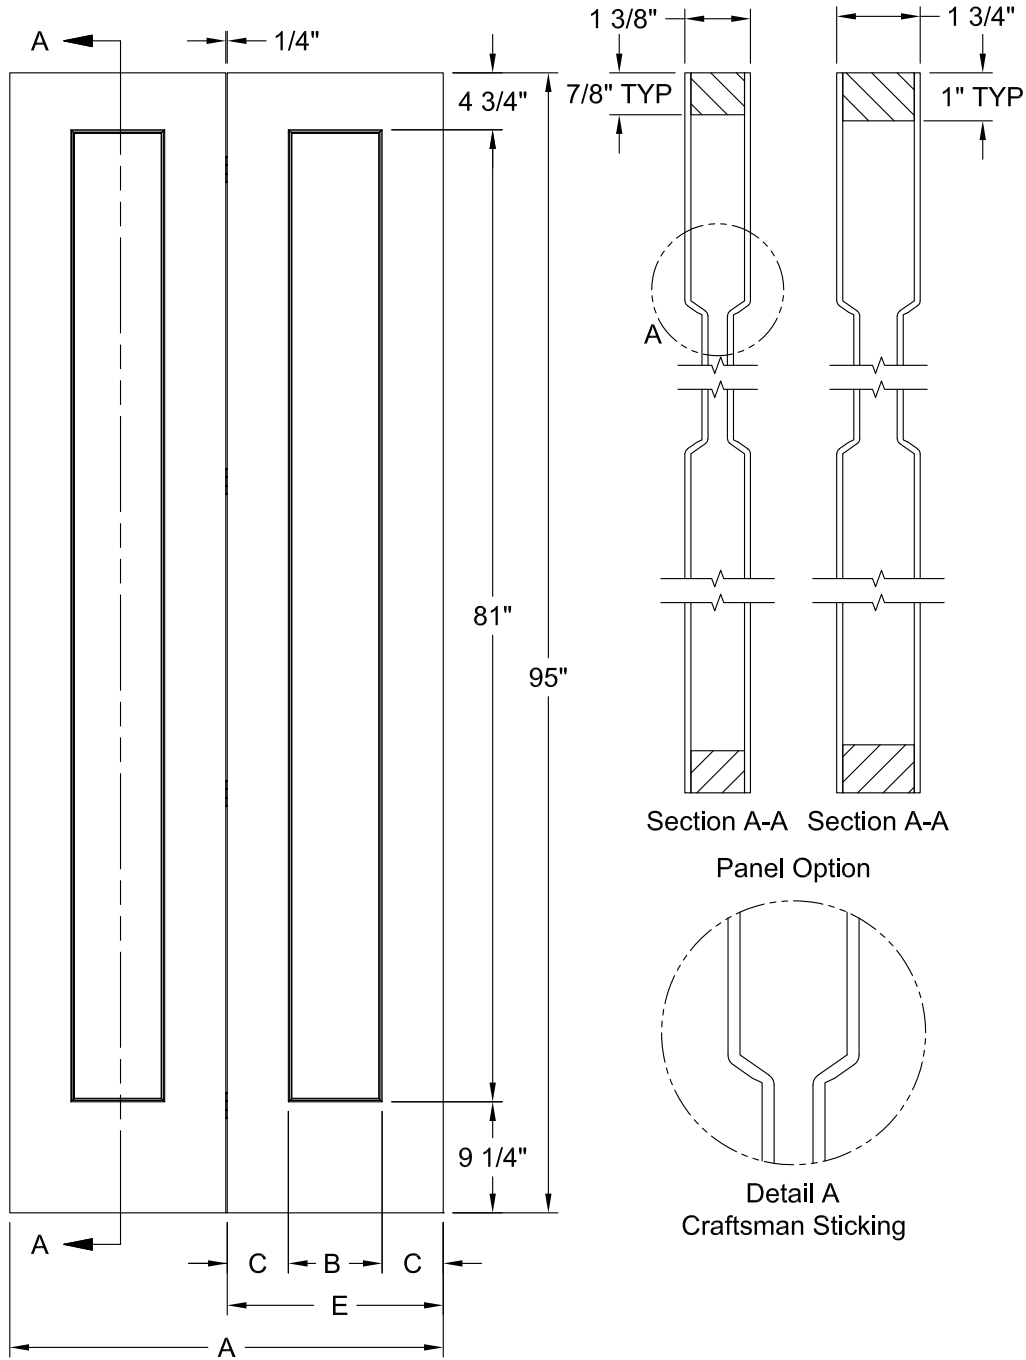

MADISON SMOOTH 8'-0"

Dimension Table			
Door Size	A	B	C
3'-0" x 8'-0"	36"	26 1/2"	4 3/4"
2'-10" x 8'-0"	34"	22 1/2"	5 3/4"
2'-8" x 8'-0"	32"	22 1/2"	4 3/4"
2'-6" x 8'-0"	30"	20 1/2"	4 3/4"
2'-4" x 8'-0"	28"	18 1/2"	4 3/4"
2'-2" x 8'-0"	26"	15 1/2"	5 1/4"
2'-0" x 8'-0"	24"	15 1/2"	4 1/4"
1'-10" x 8'-0"	22"	11 1/2"	5 1/4"
1'-8" x 8'-0"	20"	11 1/2"	4 1/4"
1'-6" x 8'-0"	18"	7 13/16"	5 3/32"
1'-4" x 8'-0"	16"	7 13/16"	4 3/32"

MADISON BIFOLD SMOOTH 8'-0"

Dimension Table				
Door Size	A	B	C	E
3'-0" x 8'-0"	36"	7 13/16"	5 3/32"	17 7/8"
2'-8" x 8'-0"	32"	7 13/16"	4 3/32"	15 7/8"