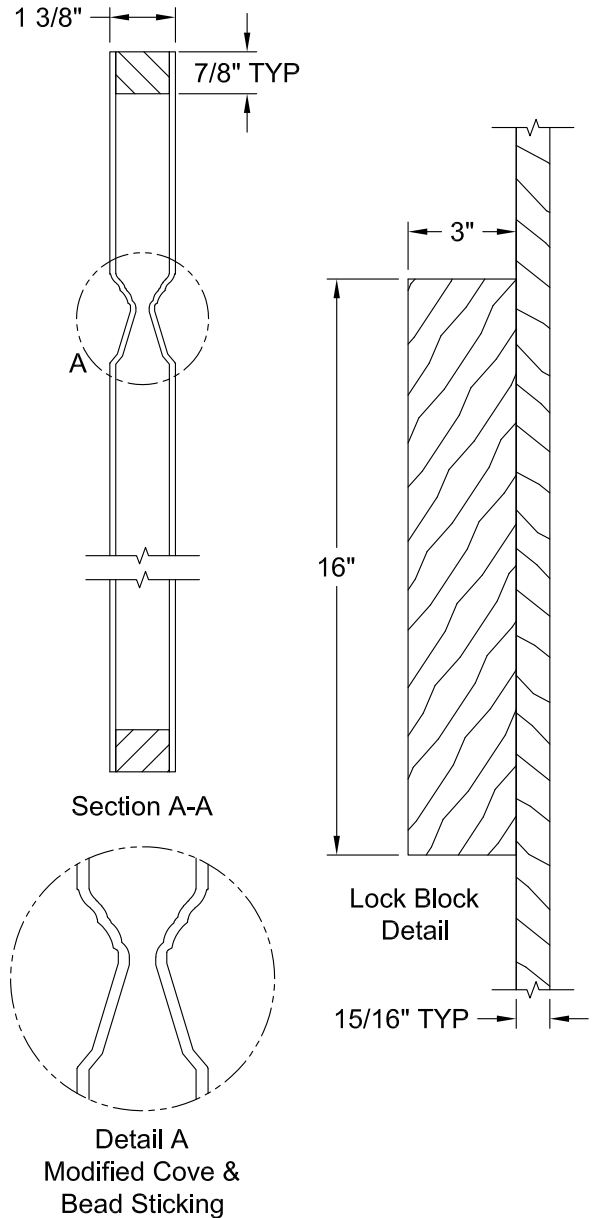

ROCKPORT SMOOTH 8'-0"

Dimension Table			
Door Size	A	B	C
3'-0" x 8'-0"	36"	25 3/4"	5 1/8"
2'-10" x 8'-0"	34"	22 1/2"	5 3/4"
2'-8" x 8'-0"	32"	22 1/2"	4 3/4"
2'-6" x 8'-0"	30"	20 1/2"	4 3/4"
2'-4" x 8'-0"	28"	18 1/2"	4 3/4"
2'-2" x 8'-0"	26"	14 1/2"	5 3/4"
2'-0" x 8'-0"	24"	14 1/2"	4 3/4"
1'-8" x 8'-0"	20"	8 1/2"	5 3/4"
1'-6" x 8'-0"	18"	8 1/2"	4 3/4"