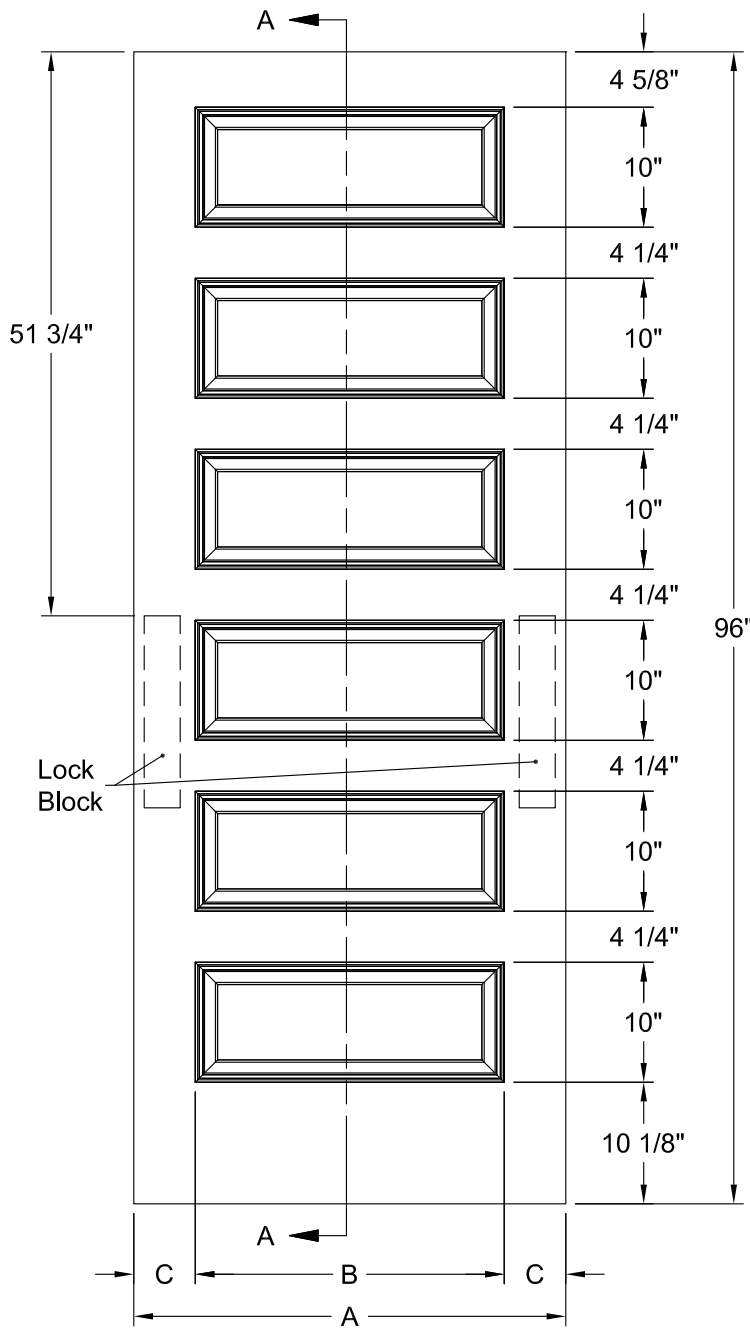

ROCKPORT SMOOTH 8'-0"

Dimension Table			
Door Size	A	B	C
3'-0" x 8'-0"	36"	25 3/4"	5 1/8"
2'-10" x 8'-0"	34"	22 1/2"	5 3/4"
2'-8" x 8'-0"	32"	22 1/2"	4 3/4"
2'-6" x 8'-0"	30"	20 1/2"	4 3/4"
2'-4" x 8'-0"	28"	18 1/2"	4 3/4"
2'-2" x 8'-0"	26"	14 1/2"	5 3/4"
2'-0" x 8'-0"	24"	14 1/2"	4 3/4"
1'-8" x 8'-0"	20"	8 1/2"	5 3/4"
1'-6" x 8'-0"	18"	8 1/2"	4 3/4"