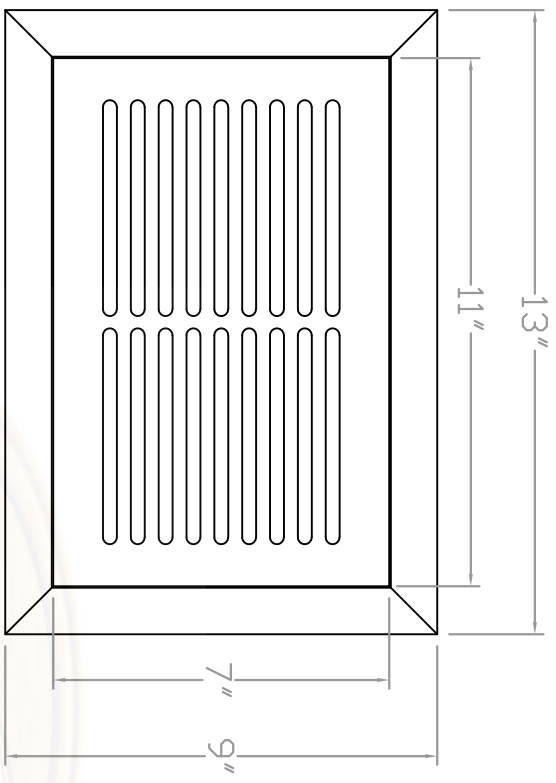

Baird Bros.  
 6" x 10"  
 Register Cover w/ Frame

- Note:
- \* Fits 6" x 10" (nominal) Duct Size
  - \* 60 sq. in (nominal) Duct Opening
  - \* 23.4 sq. in Grill Opening
  - \* 39% Grill Opening to Duct Opening