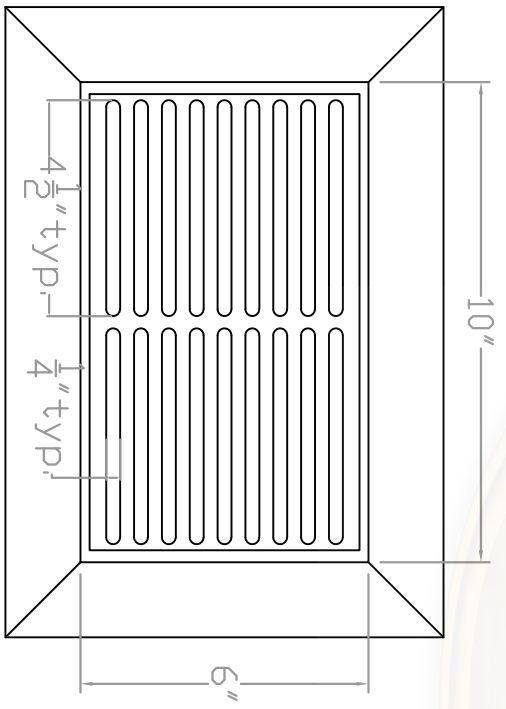

Baird Bros.  
 6" x 10"  
 Register Cover w/ Frame

- Note:
- \* Fits 6" x 10" (nominal) Duct Size
  - \* 60 sq. in (nominal) Duct Opening
  - \* 23.4 sq. in Grill Opening
  - \* 39% Grill Opening to Duct Opening