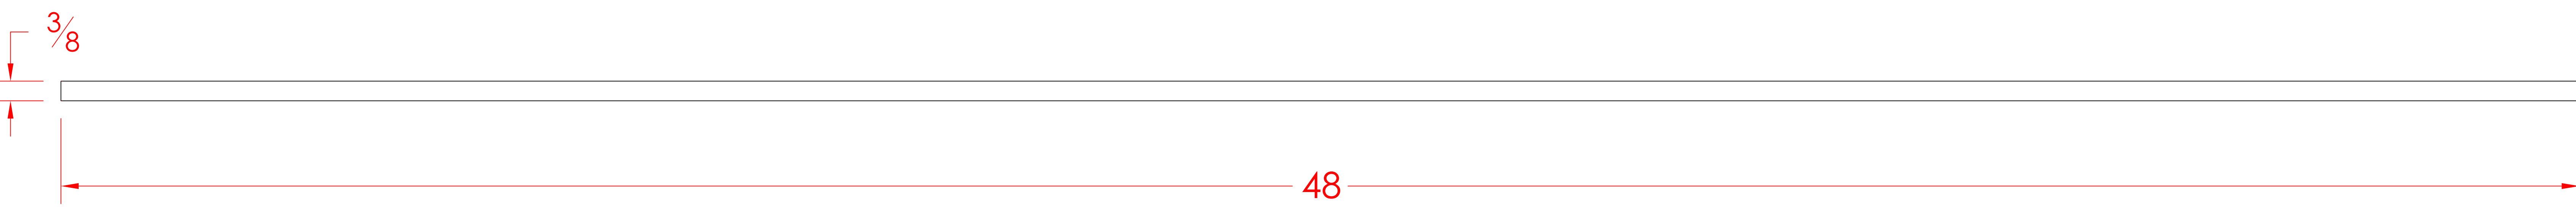

Please choose from available styles & lengths

Traditional Frontier

12ft. Length

18ft. Length

20ft. Length

8ft. Length

10ft. Length

NOT TO SCALE

AZEK BUILDING PRODUCTS, INC.
WWW.AZEK.COM
(877) ASK-AZEK

SHEET

SCALE 1/5":1

3/8" X 48"