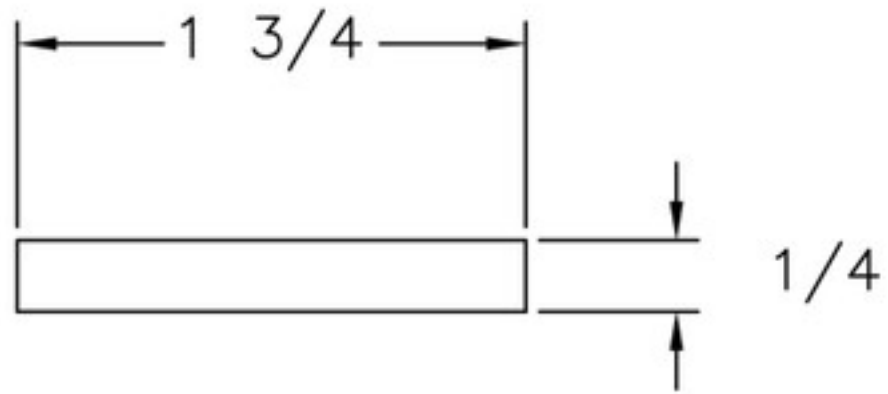

LJ-6007

LJ-6007H

NOTE: LENGTH ARE RANDOM

35280 Scio-Bowerston Road
Bowerston, OH 44695-9731

Phone (740) 269-2221 FAX (740) 269-9047
This drawing is the property of L.J. Smith Co. Do not
use or copy without permission from L.J. Smith.

Drawing Name

LJ-6007 - LJ-6007H

Date	Scale	VEND	Drawn By
8/27/18	DO NOT SCALE		LJL

File Name	DESTROY PREVIOUS PRINTS	LJ6007
	SALES	