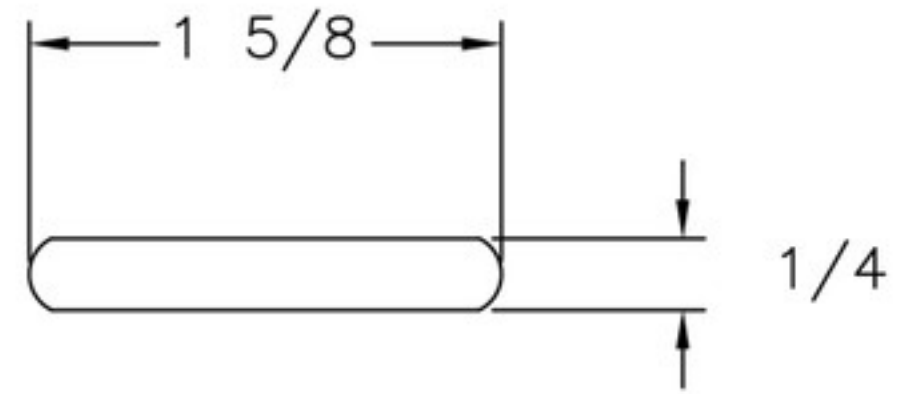

LJ-6007

LJ-6007H

NOTE: LENGTH ARE RANDOM

35280 Scio-Bowerston Road
Bowerston, OH 44695-9731

Phone (740) 269-2221 FAX (740) 269-9047
This drawing is the property of L.J. Smith Co. Do not
use or copy without permission from L.J. Smith.

Drawing Name

LJ-6007 - LJ-6007H

Date	Scale	VEND	Drawn By
8/27/18	DO NOT SCALE		LJL

File Name	DESTROY PREVIOUS PRINTS	LJ6007
	SALES	