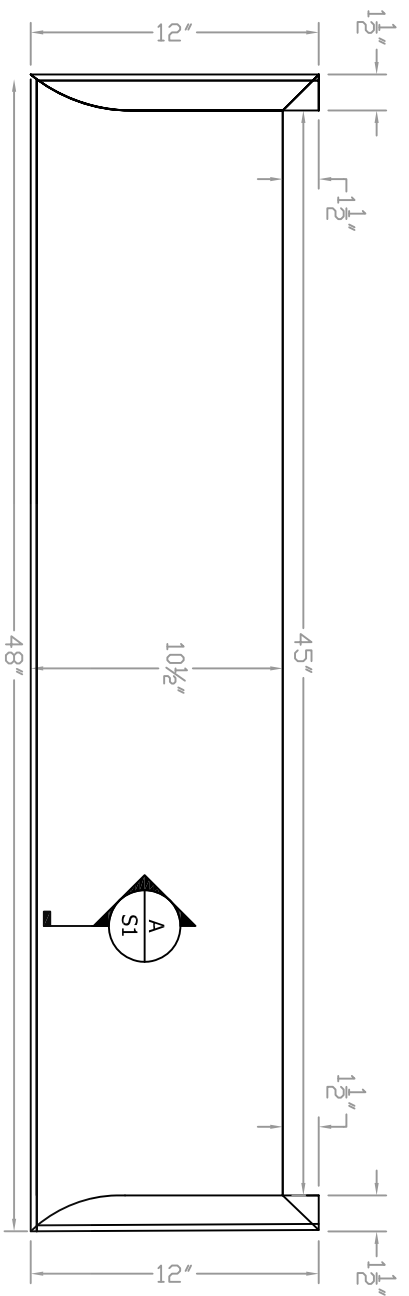

A

BULLNOSE DETAIL

Scale: 1:1

BAIRD BROTHERS
FINE HARDWARES

Baird Brothers Fine Hardwoods
Baird Brothers Sawmill Inc. www.BairdBrothers.com
7060 Croy Rd. Canfield, OH 44406
(330) 533-3122 (800) 732-1697

DATE: 9/11/19	DRAWN BY: JEC	SHEET: 1 of 1
SCALE: 1:8	REV	REV BY:
DRAWING #: B1048	REV DATE:	REV BY:

THIS DRAWING IS PROPERTY OF
BAIRD BROTHERS SAWMILL INC.

A

BULLNOSE DETAIL

Scale: 1:1

ISO VIEW
N.T.S.

Baird Brothers Fine Hardwoods
Baird Brothers Sawmill Inc. www.BairdBrothers.com
7060 Croy Rd. Canfield, OH 44406
(330) 533-3122 (800) 732-1697

DATE:	9/11/19	DRAWN BY:	JEC	SHEET:	1 OF 1
SCALE:	1:8	REV		REV BY:	

DRAWING #: B1048LH

THIS DRAWING IS PROPERTY OF
BAIRD BROTHERS SAWMILL INC.

		Baird Brothers Fine Hardwoods Baird Brothers Sawmill Inc. www.BairdBrothers.com 7060 Croy Rd. Canfield, OH 44406 (330) 533-3122 (800) 732-1697	
DATE:	9/11/19	DRAWN BY:	JEC
SCALE:	1:8	REV	
DRAWING #:	B1048RH	REV DATE:	
THIS DRAWING IS PROPERTY OF BAIRD BROTHERS SAWMILL INC.		SHEET:	1 OF 1

A

BULLNOSE DETAIL

Scale: 1:1

ISO VIEW
N.T.S.

Baird Brothers Fine Hardwoods
 Baird Brothers Sawmill Inc. www.BairdBrothers.com
 7060 Croy Rd. Canfield, OH 44406
 (330) 533-3122 (800) 732-1697

DATE: 9/11/19	DRAWN BY: JEC	SHEET: 1 of 1
SCALE: 1:8	REV	REV BY:
DRAWING #: B1048DMR	REV DATE:	THIS DRAWING IS PROPERTY OF BAIRD BROTHERS SAWMILL INC.