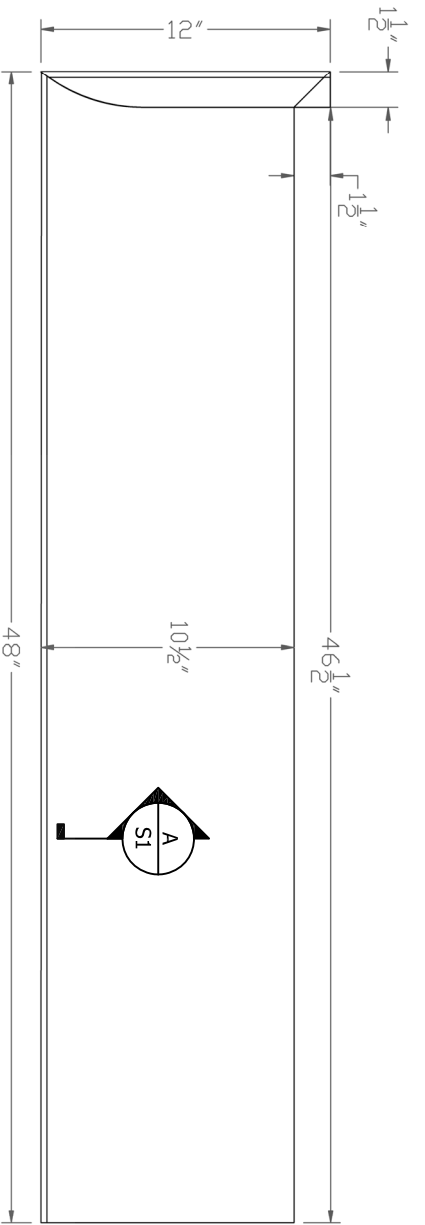

A

BULLNOSE DETAIL

Scale: 1:1

BAIRD BROTHERS
FINE HARDWARES

Baird Brothers Fine Hardwoods
Baird Brothers Sawmill Inc. www.BairdBrothers.com
7060 Croy Rd. Canfield, OH 44406
(330) 533-3122 (800) 732-1697

DATE: 9/11/19	DRAWN BY: JEC	SHEET: 1 of 1
SCALE: 1:8	REV	REV BY:
DRAWING #: B1048	REV DATE:	REV BY:

THIS DRAWING IS PROPERTY OF
BAIRD BROTHERS SAWMILL INC.

A

BULLNOSE DETAIL

Scale: 1:1

ISO VIEW
N.T.S.

Baird Brothers Fine Hardwoods
Baird Brothers Sawmill Inc. www.BairdBrothers.com
7060 Croy Rd. Canfield, OH 44406
(330) 533-3122 (800) 732-1697

A

BULLNOSE DETAIL

Scale: 1:1

ISO VIEW
N.T.S.

Baird Brothers Fine Hardwoods
 Baird Brothers Sawmill Inc. www.BairdBrothers.com
 7060 Croy Rd. Canfield, OH 44406
 (330) 533-3122 (800) 732-1697

DATE: 9/11/19	DRAWN BY: JEC	SHEET: 1 of 1
SCALE: 1:8	REV	REV BY:
DRAWING #: B1048DMR	REV DATE:	THIS DRAWING IS PROPERTY OF BAIRD BROTHERS SAWMILL INC.