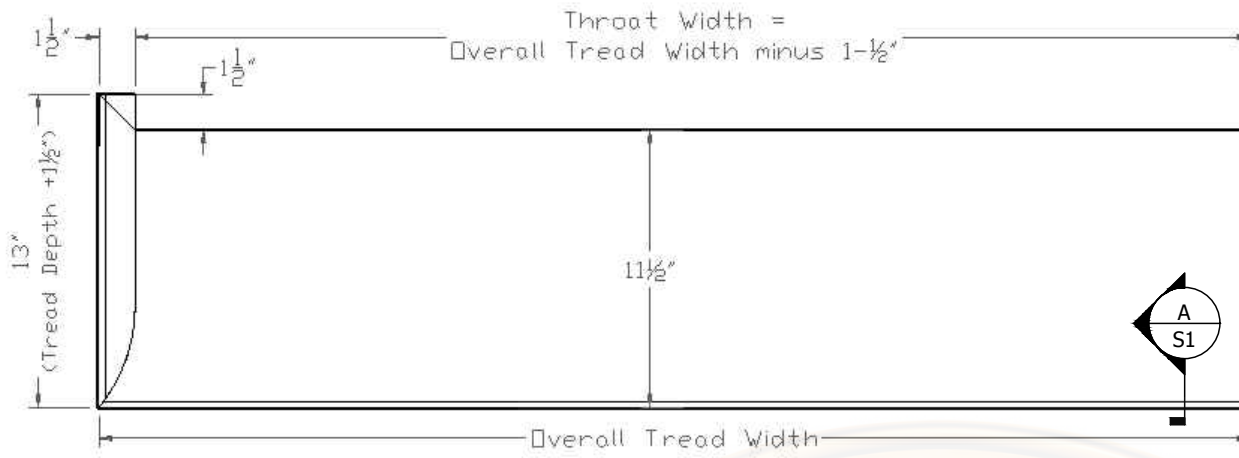

Baird Bros.
B11xxLH

FINE HARDWOODS
Our Family's Heritage. Your Family's Home.