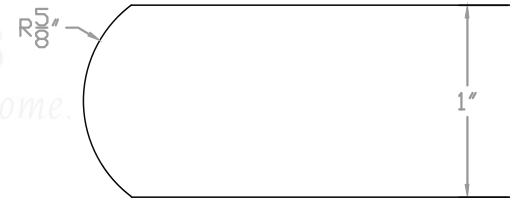

ISO VIEW
N.T.S.

A BULLNOSE DETAIL

Scale: 1:1

Baird Brothers Fine Hardwoods

Baird Brothers Sawmill Inc. www.BairdBrothers.com

7060 Croy Rd. Canfield, OH 44406

(330) 533-3122 (800) 732-1697

DATE: 12/4/15	DRAWN BY: AMB	SHEET: 1 of 1
SCALE: 1:8	REV	REV DATE:
DRAWING #: B11xxLH		THIS DRAWING IS PROPERTY OF BAIRD BROTHERS SAWMILL INC.