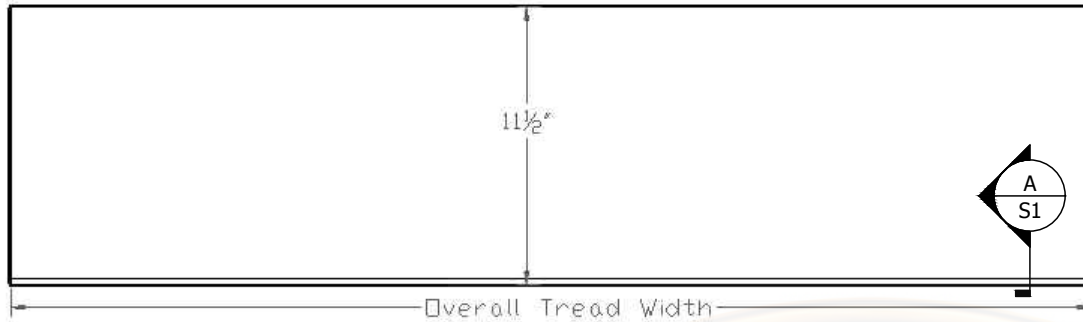

Baird Bros.
B11xx

FINE HARDWOODS
Our Family's Heritage. Your Family's Home.