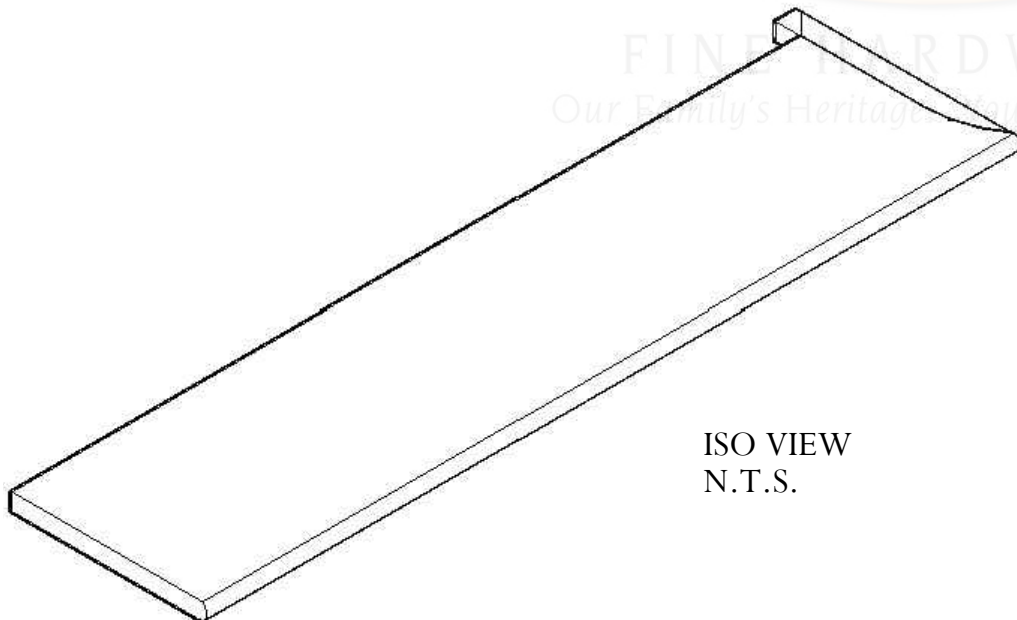

ISO VIEW
N.T.S.