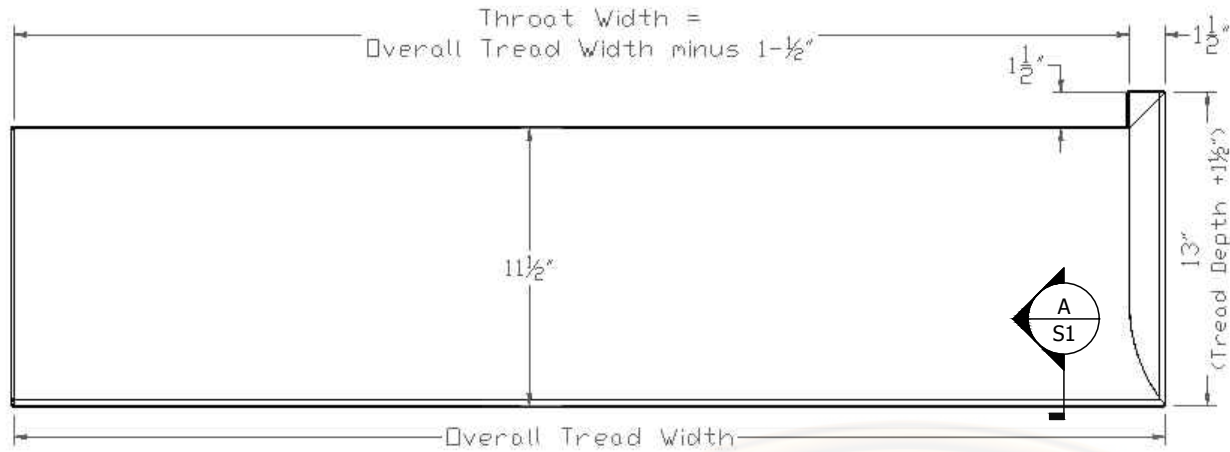

Baird Bros.
B11xxRH

FINE HARDWOODS
Our Family's Heritage. Your Family's Home.