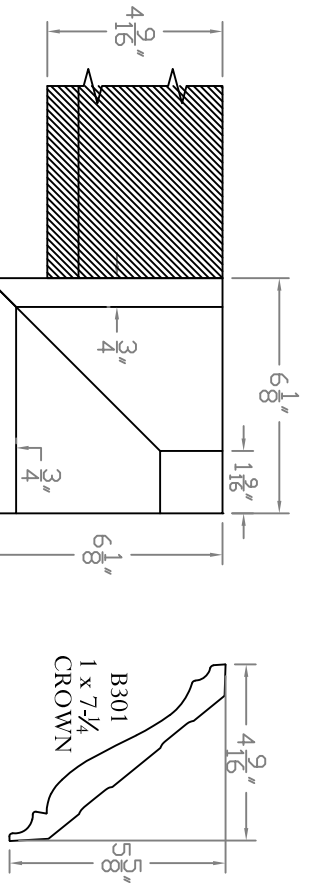

Baird Bros.
ISCB301 Crown Block

TOP VIEW ISC
Scale: 1:4

SIDE VIEW ISC
Scale: 1:4

Baird Brothers Fine Hardwoods
Baird Brothers Sawmill Inc. www.BairdBrothers.com
7060 Croy Rd. Canfield, OH 44406
(330) 533-3122 (800) 732-1697

| | | |
|--------------------|---------------|---|
| DATE: 11/27/17 | DRAWN BY: JEC | SHEET: 1 of 1 |
| SCALE: 1:5 | REV | REV BY: |
| DRAWING #: ISCB301 | REV DATE: | THIS DRAWING IS PROPERTY OF BAIRD BROTHERS SAWMILL INC. |