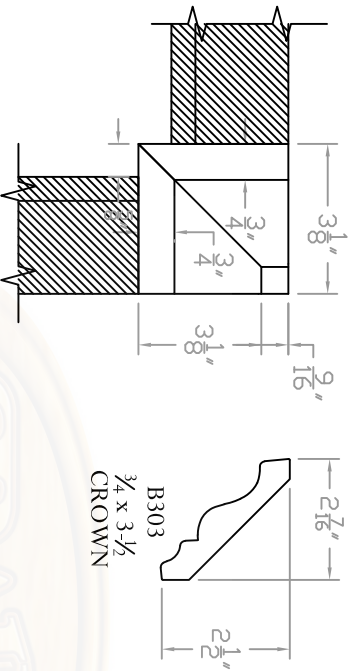

Baird Bros.
ISCB303 Crown Block

CHECKED BY:		DATE:	
DRAWING #:		ISCB303	
DATE:		11/16/17	
SCALE:		1:2	
DRAWN BY:		JEC	
REV:		REV DATE:	
SHEET:		1 of 1	
REV BY:		REV BY:	

Baird Brothers Fine Hardwoods
 Baird Brothers Sawmill Inc. www.BairdBrothers.com
 7060 Croy Rd. Canfield, OH 44406
 (330) 533-3122 (800) 732-1697