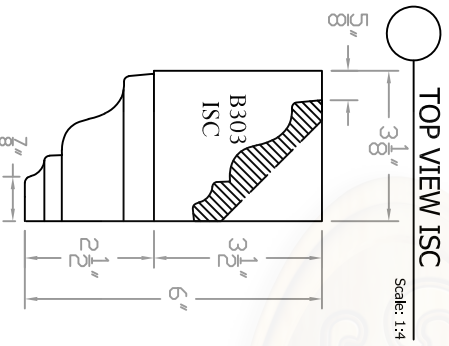

Baird Bros.
ISCB303 Crown Block

CHECKED BY:		DATE:	
DRAWING #:		ISCB303	
DATE:		11/16/17	
SCALE:		1:2	
DRAWN BY:		JEC	
REV:		REV DATE:	
SHEET:		1 of 1	
REV BY:		REV BY:	

Baird Brothers Fine Hardwoods
 Baird Brothers Sawmill Inc. www.BairdBrothers.com
 7060 Croy Rd. Canfield, OH 44406
 (330) 533-3122 (800) 732-1697