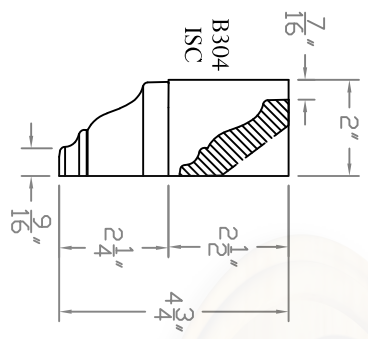

Baird Bros.  
ISCB304 Crown Block

TOP VIEW ISC  
Scale: 1:4

SIDE VIEW ISC  
Scale: 1:4

**Baird Brothers Fine Hardwoods**  
 Baird Brothers Sawmill Inc. www.BairdBrothers.com  
 7060 Croy Rd. Canfield, OH 44406  
 (330) 533-3122 (800) 732-1697

DATE: 11/27/17	DRAWN BY: JEC	SHEET: 1 of 1
SCALE: 1:4	REV	REV BY:
DRAWING #: ISCB304	REV DATE:	

CHECKED BY: DATE:

THIS DRAWING IS PROPERTY OF  
BAIRD BROTHERS SAWMILL INC.