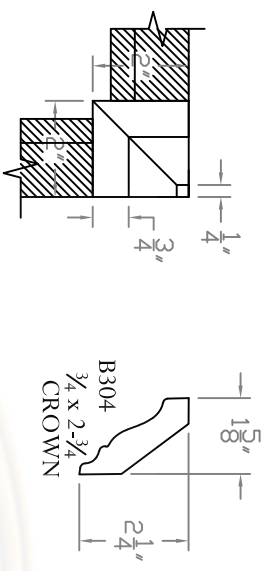

Baird Bros.  
ISCB304 Crown Block

TOP VIEW ISC  
Scale: 1:4

SIDE VIEW ISC  
Scale: 1:4

**Baird Brothers Fine Hardwoods**  
 Baird Brothers Sawmill Inc. www.BairdBrothers.com  
 7060 Croy Rd. Canfield, OH 44406  
 (330) 533-3122 (800) 732-1697

DATE: 11/27/17	DRAWN BY: JEC	SHEET: 1 of 1
SCALE: 1:4	REV	REV BY:
DRAWING #: ISCB304	REV DATE:	

CHECKED BY: DATE:

THIS DRAWING IS PROPERTY OF  
BAIRD BROTHERS SAWMILL INC.