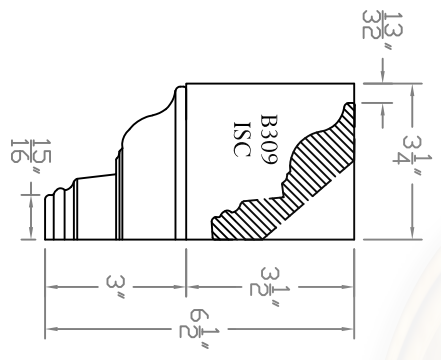

Baird Bros.
ISCB309 Crown Block

TOP VIEW ISC
Scale: 1:4

SIDE VIEW ISC
Scale: 1:4

Baird Brothers Fine Hardwoods
Baird Brothers Sawmill Inc. www.BairdBrothers.com
7060 Croy Rd. Canfield, OH 44406
(330) 533-3122 (800) 732-1697

DATE: 11/27/17	DRAWN BY: JEC	SHEET: 1 of 1
SCALE: 1:4	REV	REV BY:
DRAWING #: ISCB309	THIS DRAWING IS PROPERTY OF BAIRD BROTHERS SAWMILL INC.	

CHECKED BY: DATE: