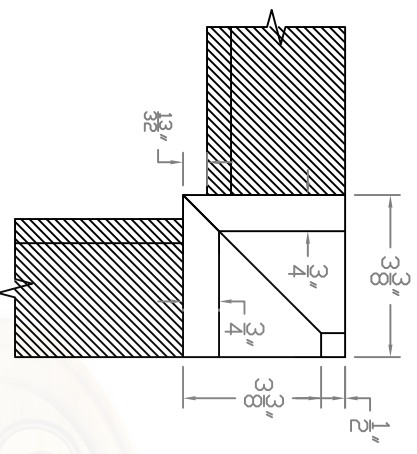

Baird Bros.
ISCB309 Crown Block

TOP VIEW ISC
Scale: 1:4

SIDE VIEW ISC
Scale: 1:4

Baird Brothers Fine Hardwoods
Baird Brothers Sawmill Inc. www.BairdBrothers.com
7060 Croy Rd. Canfield, OH 44406
(330) 533-3122 (800) 732-1697

DATE: 11/27/17	DRAWN BY: JEC	SHEET: 1 of 1
SCALE: 1:4	REV	REV BY:
DRAWING #: ISCB309	THIS DRAWING IS PROPERTY OF BAIRD BROTHERS SAWMILL INC.	

CHECKED BY: DATE: