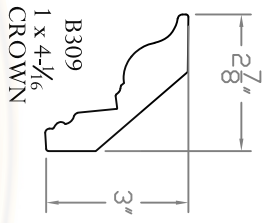

Baird Bros.
ISCB309 Crown Block

TOP VIEW ISC
Scale: 1:4

SIDE VIEW ISC
Scale: 1:4

Baird Brothers Fine Hardwoods
Baird Brothers Sawmill Inc. www.BairdBrothers.com
7060 Croy Rd. Canfield, OH 44406
(330) 533-3122 (800) 732-1697