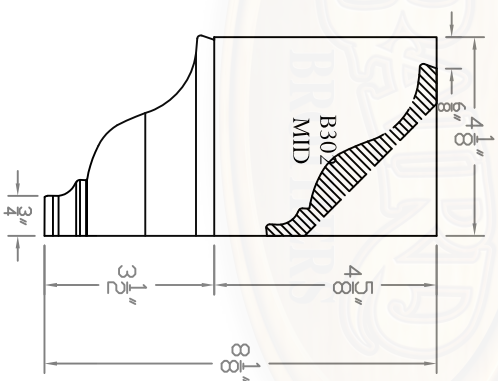

Baird Bros.  
MIDB302 Crown Block

TOP VIEW MID  
Scale: 1:4

SIDE VIEW MID  
Scale: 1:4

FACE VIEW MID  
Scale: 1:4

**BAIRD BROTHERS**  
FINE HARDWARES

**Baird Brothers Fine Hardwoods**  
Baird Brothers Sawmill Inc. www.BairdBrothers.com  
7060 Croy Rd. Canfield, OH 44406  
(330) 533-3122 (800) 732-1697

DATE:	11/27/17	DRAWN BY:	JEC	SHEET:	1 OF 1
SCALE:	1:4	REV		REV BY:	
DRAWING #:	MIDB302	REV DATE:			

THIS DRAWING IS PROPERTY OF  
BAIRD BROTHERS SAWMILL INC.