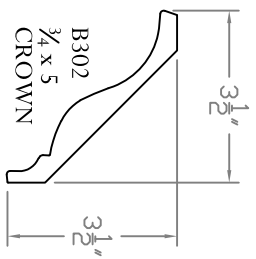

Baird Bros.  
MIDB302 Crown Block

TOP VIEW MID  
Scale: 1:4

SIDE VIEW MID  
Scale: 1:4

FACE VIEW MID  
Scale: 1:4

**BAIRD BROTHERS**  
FINE HARDWARES

**Baird Brothers Fine Hardwoods**  
Baird Brothers Sawmill Inc. www.BairdBrothers.com  
7060 Croy Rd. Canfield, OH 44406  
(330) 533-3122 (800) 732-1697