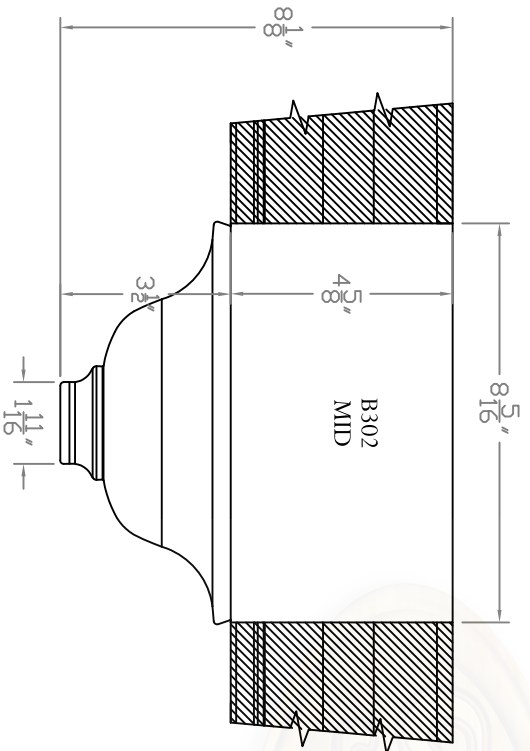

Baird Bros.  
MIDB302 Crown Block

TOP VIEW MID  
Scale: 1:4

SIDE VIEW MID  
Scale: 1:4

FACE VIEW MID  
Scale: 1:4

**BAIRD BROTHERS**  
FINE HARDWARES

**Baird Brothers Fine Hardwoods**  
Baird Brothers Sawmill Inc. www.BairdBrothers.com  
7060 Croy Rd. Canfield, OH 44406  
(330) 533-3122 (800) 732-1697

DATE:	11/27/17	DRAWN BY:	JEC	SHEET:	1 OF 1
SCALE:	1:4	REV		REV BY:	
DRAWING #:	MIDB302	REV DATE:			

THIS DRAWING IS PROPERTY OF  
BAIRD BROTHERS SAWMILL INC.