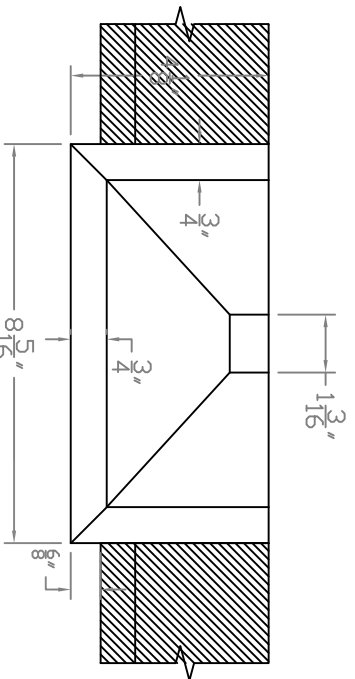

Baird Bros.  
MIDB302 Crown Block

TOP VIEW MID  
Scale: 1:4

SIDE VIEW MID  
Scale: 1:4

FACE VIEW MID  
Scale: 1:4

**BAIRD BROTHERS**  
FINE HARDWARES

**Baird Brothers Fine Hardwoods**  
Baird Brothers Sawmill Inc. www.BairdBrothers.com  
7060 Croy Rd. Canfield, OH 44406  
(330) 533-3122 (800) 732-1697

DATE:	11/27/17	DRAWN BY:	JEC	SHEET:	1 OF 1
SCALE:	1:4	REV		REV BY:	
DRAWING #:	MIDB302	REV DATE:			

THIS DRAWING IS PROPERTY OF  
BAIRD BROTHERS SAWMILL INC.