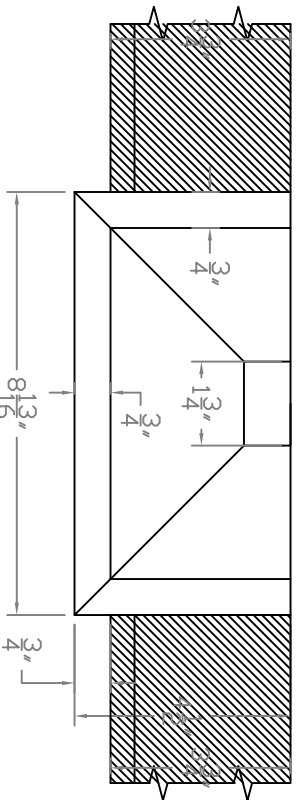

Baird Bros.
MIDB308 Crown Block

TOP VIEW MID
Scale: 1:4

SIDE VIEW MID
Scale: 1:4

FACE VIEW MID
Scale: 1:4

Baird Brothers Fine Hardwoods

Baird Brothers Sawmill Inc. www.BairdBrothers.com
7060 Croy Rd. Canfield, OH 44406
(330) 533-3122 (800) 732-1697

DATE:	11/27/17	DRAWN BY:	JEC	SHEET:	1 OF 1
SCALE:	1:4	REV		REV BY:	
DRAWING #:	MIDB308	REV DATE:		THIS DRAWING IS PROPERTY OF BAIRD BROTHERS SAWMILL INC.	