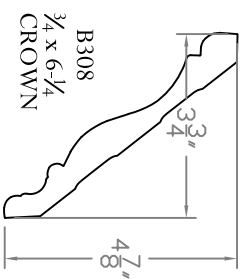

Baird Bros.
MIDB308 Crown Block

TOP VIEW MID
Scale: 1:4

SIDE VIEW MID
Scale: 1:4

FACE VIEW MID
Scale: 1:4

Baird Brothers Fine Hardwoods

Baird Brothers Sawmill Inc. www.BairdBrothers.com
7060 Croy Rd. Canfield, OH 44406
(330) 533-3122 (800) 732-1697