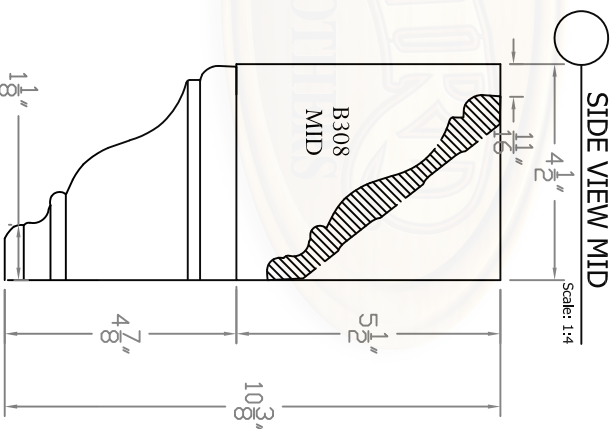

Baird Bros.
MIDB308 Crown Block

TOP VIEW MID
Scale: 1:4

SIDE VIEW MID
Scale: 1:4

FACE VIEW MID
Scale: 1:4

Baird Brothers Fine Hardwoods

Baird Brothers Sawmill Inc. www.BairdBrothers.com
7060 Croy Rd. Canfield, OH 44406
(330) 533-3122 (800) 732-1697

DATE:	11/27/17	DRAWN BY:	JEC	SHEET:	1 OF 1
SCALE:	1:4	REV		REV BY:	
DRAWING #:	MIDB308	REV DATE:		THIS DRAWING IS PROPERTY OF BAIRD BROTHERS SAWMILL INC.	