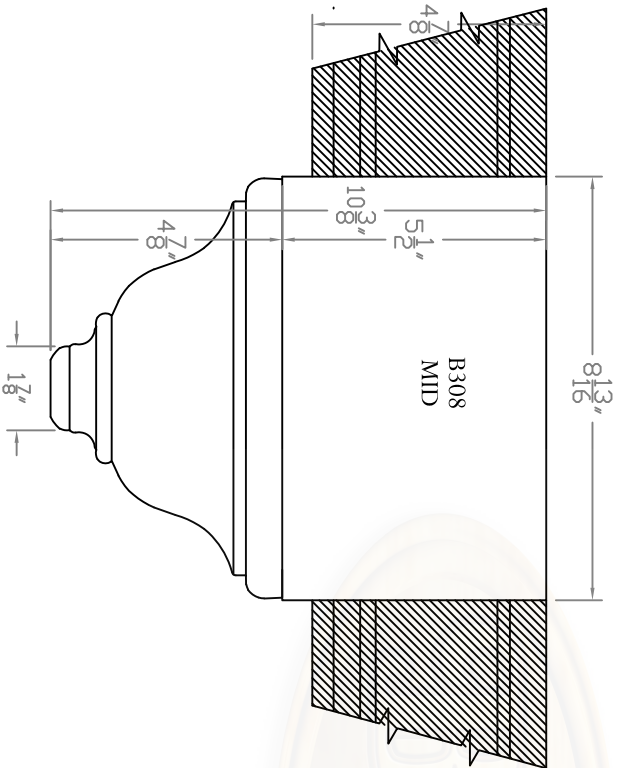

Baird Bros.
MIDB308 Crown Block

TOP VIEW MID
Scale: 1:4

SIDE VIEW MID
Scale: 1:4

FACE VIEW MID
Scale: 1:4

Baird Brothers Fine Hardwoods

Baird Brothers Sawmill Inc. www.BairdBrothers.com
7060 Croy Rd. Canfield, OH 44406
(330) 533-3122 (800) 732-1697

DATE:	11/27/17	DRAWN BY:	JEC	SHEET:	1 OF 1
SCALE:	1:4	REV		REV BY:	
DRAWING #:	MIDB308	REV DATE:		THIS DRAWING IS PROPERTY OF BAIRD BROTHERS SAWMILL INC.	