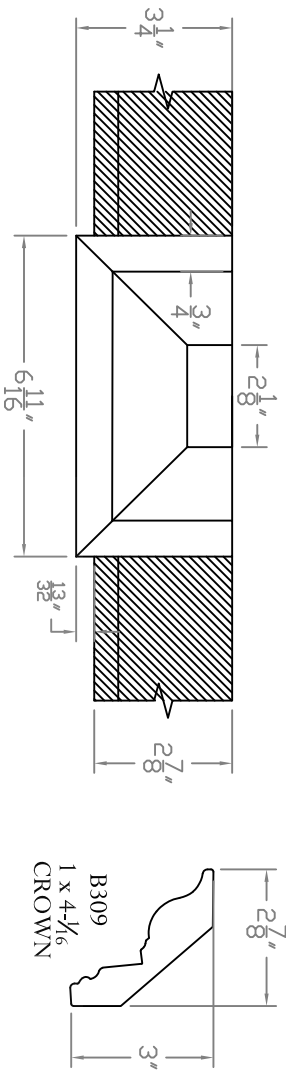

Baird Bros.
MIDB309 Crown Block

TOP VIEW MID
Scale: 1:4

SIDE VIEW MID
Scale: 1:4

FACE VIEW MID
Scale: 1:4

Baird Brothers Fine Hardwoods
Baird Brothers Sawmill Inc. www.BairdBrothers.com
7060 Croy Rd. Canfield, OH 44406
(330) 533-3122 (800) 732-1697

DATE:	11/27/17	DRAWN BY:	JEC	SHEET:	1 of 1
SCALE:	1:4	REV:		REV BY:	
DRAWING #:	MIDB309	THIS DRAWING IS PROPERTY OF BAIRD BROTHERS SAWMILL INC.			

CHECKED BY: DATE: