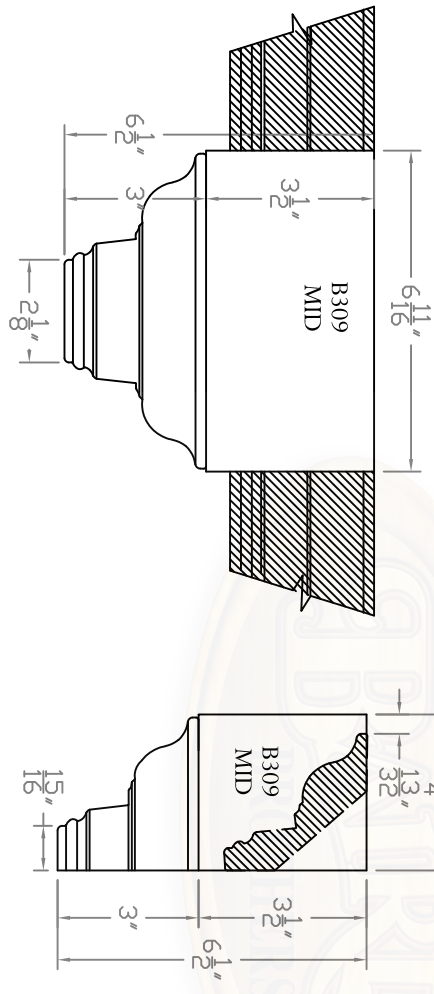

Baird Bros.
MIDB309 Crown Block

TOP VIEW MID
Scale: 1:4

SIDE VIEW MID
Scale: 1:4

FACE VIEW MID
Scale: 1:4

Baird Brothers Fine Hardwoods
Baird Brothers Sawmill Inc. www.BairdBrothers.com
7060 Croy Rd. Canfield, OH 44406
(330) 533-3122 (800) 732-1697

DATE:	11/27/17	DRAWN BY:	JEC	SHEET:	1 of 1
SCALE:	1:4	REV:		REV BY:	
DRAWING #:	MIDB309	THIS DRAWING IS PROPERTY OF BAIRD BROTHERS SAWMILL INC.			

CHECKED BY: DATE: