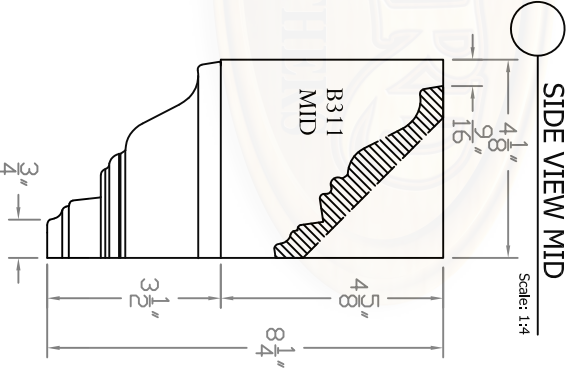

Baird Bros.
MIDB311 Crown Block

TOP VIEW MID
Scale: 1:4

FACE VIEW MID
Scale: 1:4

SIDE VIEW MID
Scale: 1:4

Baird Brothers Fine Hardwoods
Baird Brothers Sawmill Inc. www.BairdBrothers.com
7060 Croy Rd. Canfield, OH 44406
(330) 533-3122 (800) 732-1697

DATE: 11/27/17	DRAWN BY: JEC	SHEET: 1 of 1
SCALE: 1:4	REV: 1	REV BY:
DRAWING #: MIDB311	THIS DRAWING IS PROPERTY OF BAIRD BROTHERS SAWMILL INC.	

CHECKED BY:	DATE:
-------------	-------