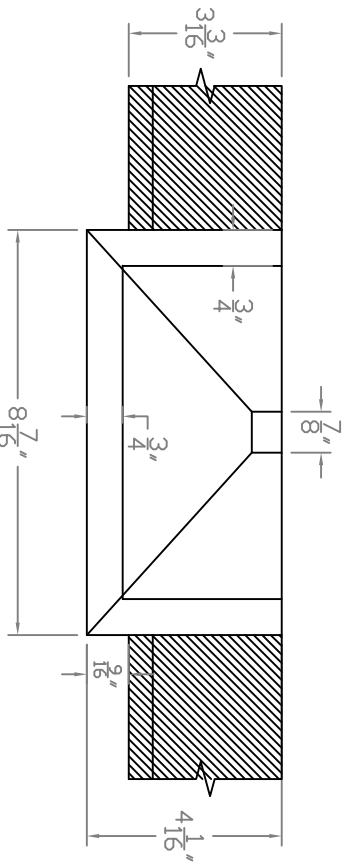

Baird Bros.
MIDB311 Crown Block

TOP VIEW MID
Scale: 1:4

FACE VIEW MID
Scale: 1:4

SIDE VIEW MID
Scale: 1:4

Baird Brothers Fine Hardwoods
Baird Brothers Sawmill Inc. www.BairdBrothers.com
7060 Croy Rd. Canfield, OH 44406
(330) 533-3122 (800) 732-1697

DATE: 11/27/17	DRAWN BY: JEC	SHEET: 1 of 1
SCALE: 1:4	REV: 1	REV BY:
DRAWING #: MIDB311	THIS DRAWING IS PROPERTY OF BAIRD BROTHERS SAWMILL INC.	

CHECKED BY:	DATE:
-------------	-------