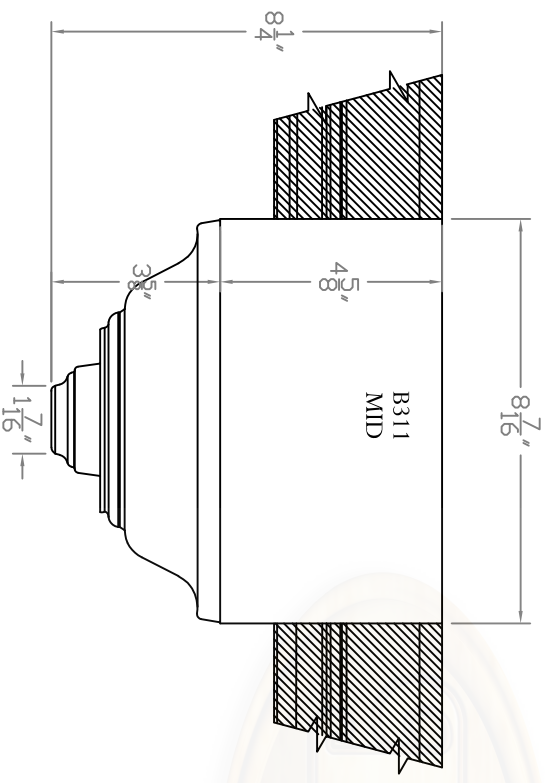

Baird Bros.
MIDB311 Crown Block

TOP VIEW MID
Scale: 1:4

FACE VIEW MID
Scale: 1:4

SIDE VIEW MID
Scale: 1:4

Baird Brothers Fine Hardwoods
Baird Brothers Sawmill Inc. www.BairdBrothers.com
7060 Croy Rd. Canfield, OH 44406
(330) 533-3122 (800) 732-1697

DATE: 11/27/17	DRAWN BY: JEC	SHEET: 1 of 1
SCALE: 1:4	REV: 1	REV BY:
DRAWING #: MIDB311	THIS DRAWING IS PROPERTY OF BAIRD BROTHERS SAWMILL INC.	

CHECKED BY:	DATE:
-------------	-------