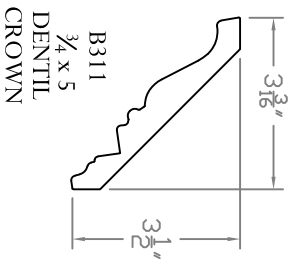

Baird Bros.
MIDB311 Crown Block

TOP VIEW MID
Scale: 1:4

FACE VIEW MID
Scale: 1:4

SIDE VIEW MID
Scale: 1:4

Baird Brothers Fine Hardwoods
Baird Brothers Sawmill Inc. www.BairdBrothers.com
7060 Croy Rd. Canfield, OH 44406
(330) 533-3122 (800) 732-1697