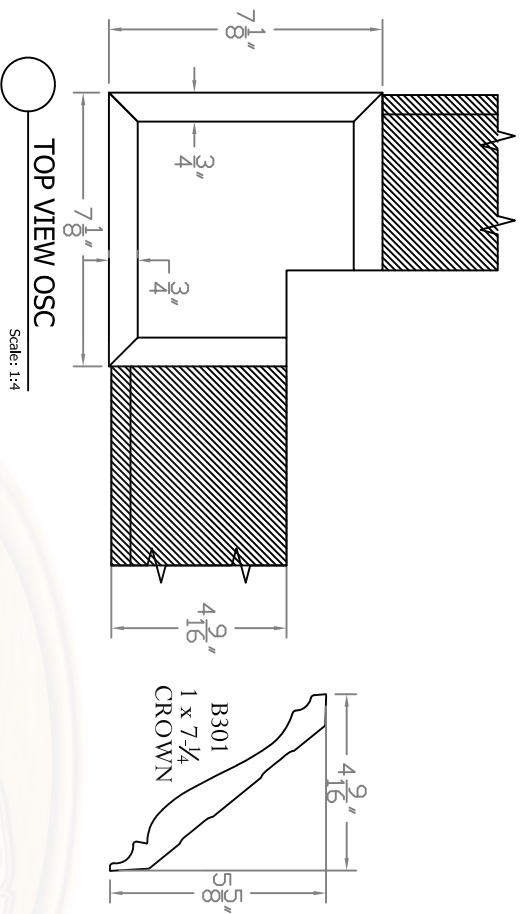

Baird Bros.
DSCB301 Crown Block

TOP VIEW OSC
Scale: 1:4

SIDE VIEW OSC
Scale: 1:4

Baird Brothers Fine Hardwoods
Baird Brothers Sawmill Inc. www.BairdBrothers.com
7060 Croy Rd. Canfield, OH 44406
(330) 533-3122 (800) 732-1697

DATE:	11/27/17	DRAWN BY:	JEC	SHEET:	1 of 1
SCALE:	1:5	REV		REV BY:	
DRAWING #:	DSCB301	REV DATE:		REV BY:	

THIS DRAWING IS PROPERTY OF
BAIRD BROTHERS SAWMILL INC.