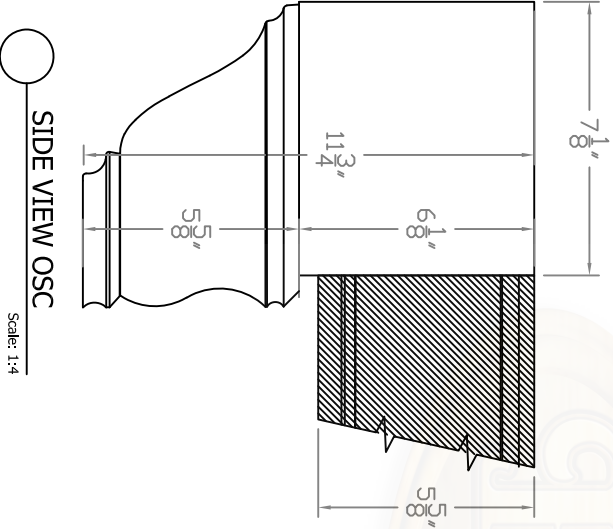

Baird Bros.
DSCB301 Crown Block

TOP VIEW OSC
Scale: 1:4

SIDE VIEW OSC
Scale: 1:4

Baird Brothers Fine Hardwoods
Baird Brothers Sawmill Inc. www.BairdBrothers.com
7060 Croy Rd. Canfield, OH 44406
(330) 533-3122 (800) 732-1697

DATE:	11/27/17	DRAWN BY:	JEC	SHEET:	1 of 1
SCALE:	1:5	REV		REV BY:	
DRAWING #:	DSCB301	REV DATE:		REV BY:	

THIS DRAWING IS PROPERTY OF
BAIRD BROTHERS SAWMILL INC.