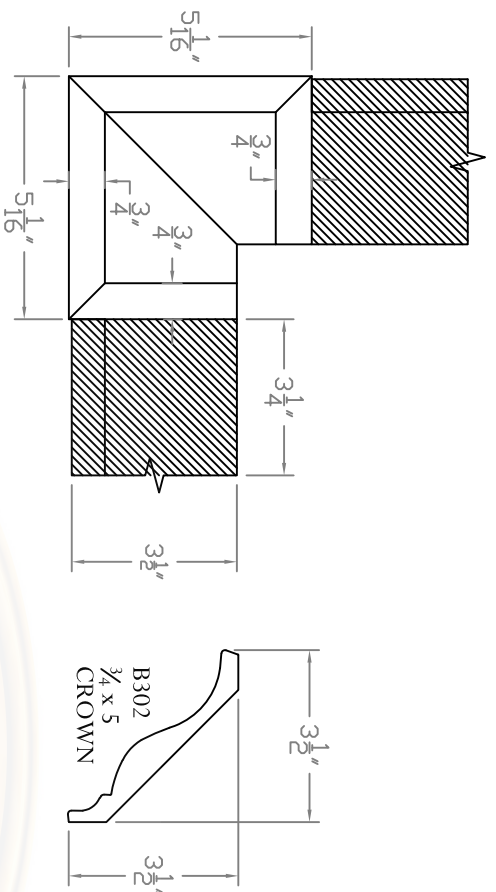

Baird Bros.
DSCB302 Crown Block

TOP VIEW OSC
Scale: 1:4

SIDE VIEW OSC
Scale: 1:4

Baird Brothers Fine Hardwoods
Baird Brothers Sawmill Inc. www.BairdBrothers.com
7060 Croy Rd. Canfield, OH 44406
(330) 533-3122 (800) 732-1697

DATE:	11/27/17	DRAWN BY:	JEC	SHEET:	1 OF 1
SCALE:	1:4	REV		REV BY:	
DRAWING #:	DSCB302	THIS DRAWING IS PROPERTY OF BAIRD BROTHERS SAWMILL INC.			