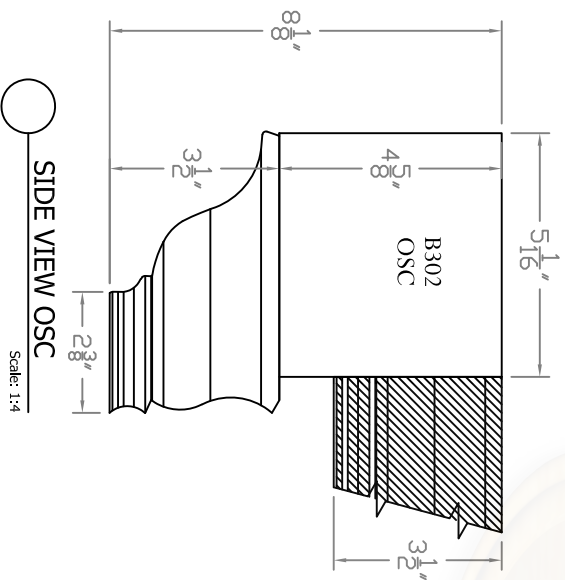

Baird Bros.
DSCB302 Crown Block

TOP VIEW OSC
Scale: 1:4

SIDE VIEW OSC
Scale: 1:4

Baird Brothers Fine Hardwoods
Baird Brothers Sawmill Inc. www.BairdBrothers.com
7060 Croy Rd. Canfield, OH 44406
(330) 533-3122 (800) 732-1697

DATE:	11/27/17	DRAWN BY:	JEC	SHEET:	1 OF 1
SCALE:	1:4	REV		REV BY:	
DRAWING #:	DSCB302	THIS DRAWING IS PROPERTY OF BAIRD BROTHERS SAWMILL INC.			