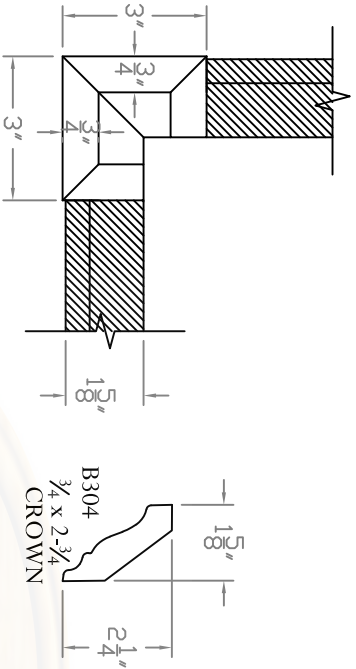

Baird Bros.
DSCB304 Crown Block

TOP VIEW OSC
Scale: 1:4

SIDE VIEW OSC
Scale: 1:4

Baird Brothers Fine Hardwoods
Baird Brothers Sawmill Inc. www.BairdBrothers.com
7060 Croy Rd. Canfield, OH 44406
(330) 533-3122 (800) 732-1697

DATE:	11/27/17	DRAWN BY:	JEC	SHEET:	1 OF 1
SCALE:	1:4	REV		REV BY:	
DRAWING #:	DSCB304	REV DATE:		THIS DRAWING IS PROPERTY OF BAIRD BROTHERS SAWMILL INC.	

CHECKED BY: DATE: