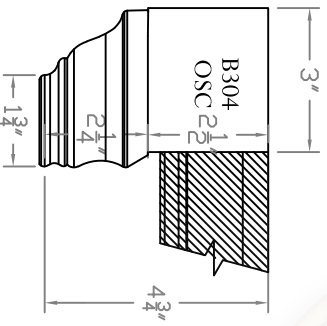

Baird Bros.
DSCB304 Crown Block

TOP VIEW OSC
Scale: 1:4

SIDE VIEW OSC
Scale: 1:4

Baird Brothers Fine Hardwoods
Baird Brothers Sawmill Inc. www.BairdBrothers.com
7060 Croy Rd. Canfield, OH 44406
(330) 533-3122 (800) 732-1697

DATE:	11/27/17	DRAWN BY:	JEC	SHEET:	1 OF 1
SCALE:	1:4	REV		REV BY:	
DRAWING #:	DSCB304	REV DATE:		THIS DRAWING IS PROPERTY OF BAIRD BROTHERS SAWMILL INC.	

CHECKED BY: DATE: