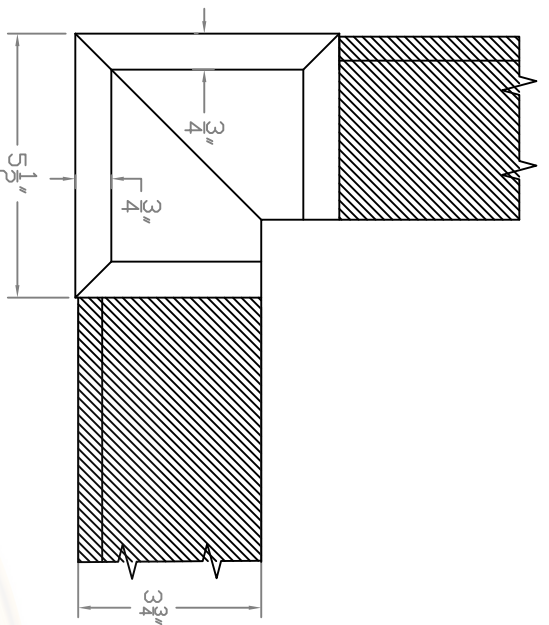

Baird Bros.  
DSCB308 Crown Block

TOP VIEW OSC

Scale: 1:4

SIDE VIEW OSC

Scale: 1:4

**Baird Brothers Fine Hardwoods**  
Baird Brothers Sawmill Inc. www.BairdBrothers.com  
7060 Croy Rd. Canfield, OH 44406  
(330) 533-3122 (800) 732-1697

DATE: 11/27/17	DRAWN BY: JEC	SHEET: 1 of 1
SCALE: 1:4	REV	REV BY:
DRAWING #: DSCB308	REV DATE:	REV BY:

THIS DRAWING IS PROPERTY OF  
BAIRD BROTHERS SAWMILL INC.