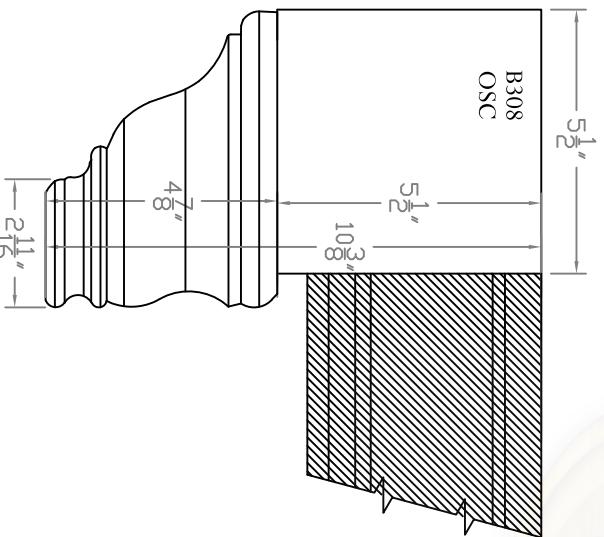

Baird Bros.  
DSCB308 Crown Block

TOP VIEW OSC

Scale: 1:4

SIDE VIEW OSC

Scale: 1:4

**Baird Brothers Fine Hardwoods**  
Baird Brothers Sawmill Inc. www.BairdBrothers.com  
7060 Croy Rd. Canfield, OH 44406  
(330) 533-3122 (800) 732-1697

DATE: 11/27/17	DRAWN BY: JEC	SHEET: 1 of 1
SCALE: 1:4	REV	REV BY:
DRAWING #: DSCB308	REV DATE:	REV BY:

THIS DRAWING IS PROPERTY OF  
BAIRD BROTHERS SAWMILL INC.