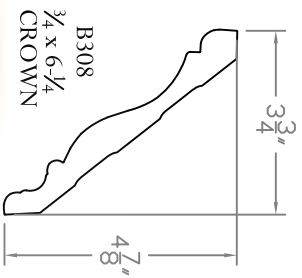

Baird Bros.  
DSCB308 Crown Block

TOP VIEW OSC

Scale: 1:4

SIDE VIEW OSC

Scale: 1:4

**Baird Brothers Fine Hardwoods**  
Baird Brothers Sawmill Inc. www.BairdBrothers.com  
7060 Croy Rd. Canfield, OH 44406  
(330) 533-3122 (800) 732-1697