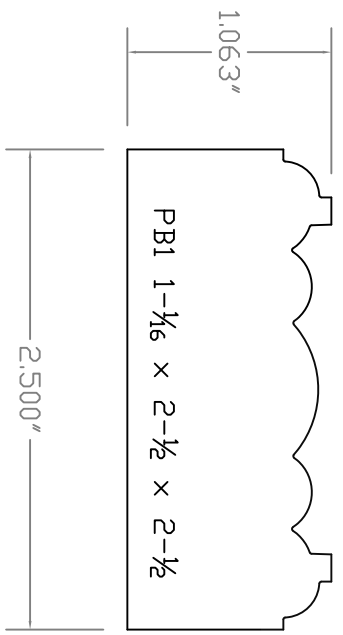

Baird Bros.  
PB1 Plinth Block

**Baird Brothers Fine Hardwoods**  
Baird Brothers Sawmill Inc. www.BairdBrothers.com  
7060 Croy Rd. Canfield, OH 44406  
(330) 533-3122 (800) 732-1697

DATE:	4/7/17	DRAWN BY:	BPT	SHEET:	1 of 1
SCALE:	1:1	REV		REV BY:	