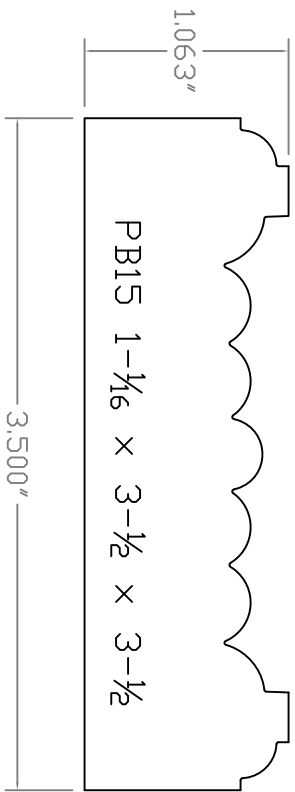

Baird Bros.  
PB15 Plinth Block

**Baird Brothers Fine Hardwoods**  
Baird Brothers Sawmill Inc. [www.BairdBrothers.com](http://www.BairdBrothers.com)  
7060 Croy Rd. Canfield, OH 44406  
(330) 533-3122 (800) 732-1697

DATE: 4/7/17 DRAWN BY: BPT SHEET: 1 of 1

SCALE: 1:1 REV REV DATE REV BY:

DRAWING # PB15 THIS DRAWING IS PROPERTY OF BAIRD BROTHERS SAWMILL INC.