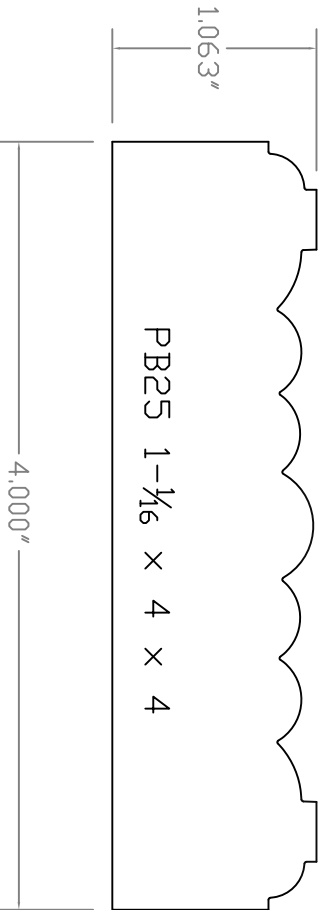

Baird Bros.
PB25 Plinth Block

Baird Brothers Fine Hardwoods
Baird Brothers Sawmill Inc. www.BairdBrothers.com
7060 Croy Rd. Canfield, OH 44406
(330) 533-3122 (800) 732-1697

DATE: 4/7/17 DRAWN BY: BPT SHEET: 1 of 1

SCALE: 1:1 REV REV DATE REV BY:

DRAWING # PB25 THIS DRAWING IS PROPERTY OF BAIRD BROTHERS SAWMILL INC.