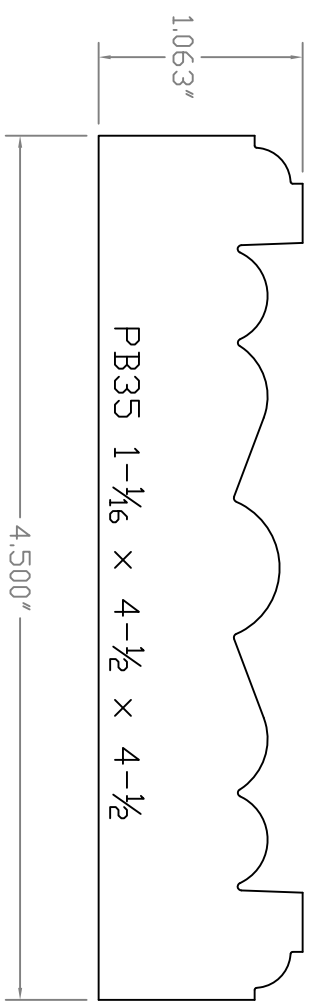

Baird Bros.  
PB35 Plinth Block

**Baird Brothers Fine Hardwoods**  
Baird Brothers Sawmill Inc. [www.BairdBrothers.com](http://www.BairdBrothers.com)  
7060 Croy Rd. Canfield, OH 44406  
(330) 533-3122 (800) 732-1697

DATE: 4/7/17 DRAWN BY: BPT SHEET: 1 of 1

SCALE: 1:1 REV REV DATE: REV BY:

DRAWING # PB35 THIS DRAWING IS PROPERTY OF BAIRD BROTHERS SAWMILL INC.