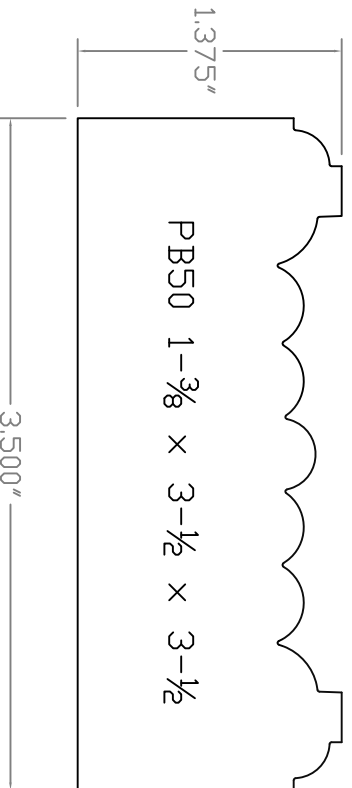

Baird Bros.  
PB50 Plinth Block

**Baird Brothers Fine Hardwoods**

Baird Brothers Sawmill Inc. [www.BairdBrothers.com](http://www.BairdBrothers.com)  
7060 Croy Rd. Canfield, OH 44406  
(330) 533-3122 (800) 732-1697

DATE: 4/8/17 DRAWN BY: BPT SHEET: 1 of 1

SCALE: 1:1 REV REV DATE REV BY:

DRAWING # PB50 THIS DRAWING IS PROPERTY OF BAIRD BROTHERS SAWMILL INC.