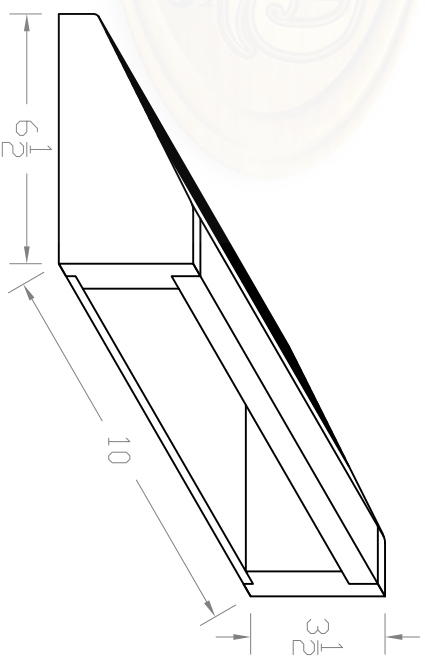

Baird Bros.  
 3-1/2" x 10" 3D  
 Register Grill Cover

**A** ISO VIEW  
 Scale: 1:3

**B** BOTTOM ISO VIEW  
 Scale: 1:3

- Note:**
- \* 22.5 sq. in (nominal) Duct Opening
  - \* 22.3 sq. in Grill Opening
  - \* 99% Grill Opening to Duct Opening