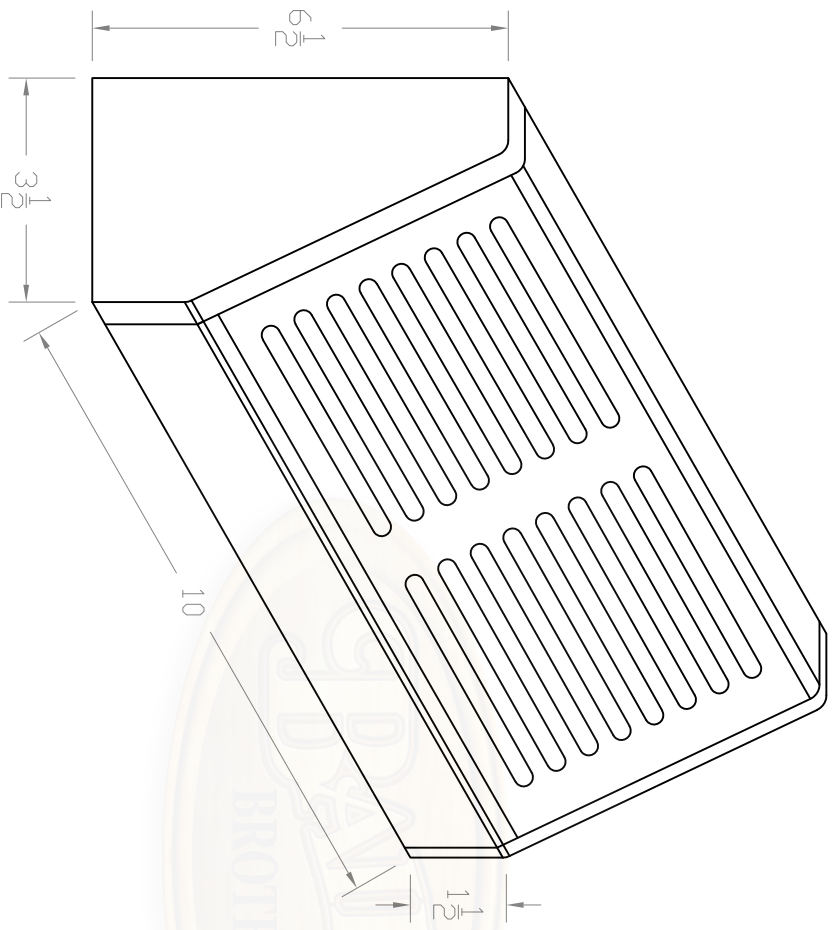

Baird Bros.  
 3-1/2" x 10" 3D  
 Register Grill Cover

**A** ISO VIEW  
 Scale: 1:3

**B** BOTTOM ISO VIEW  
 Scale: 1:3

- Note:**
- \* 22.5 sq. in (nominal) Duct Opening
  - \* 22.3 sq. in Grill Opening
  - \* 99% Grill Opening to Duct Opening