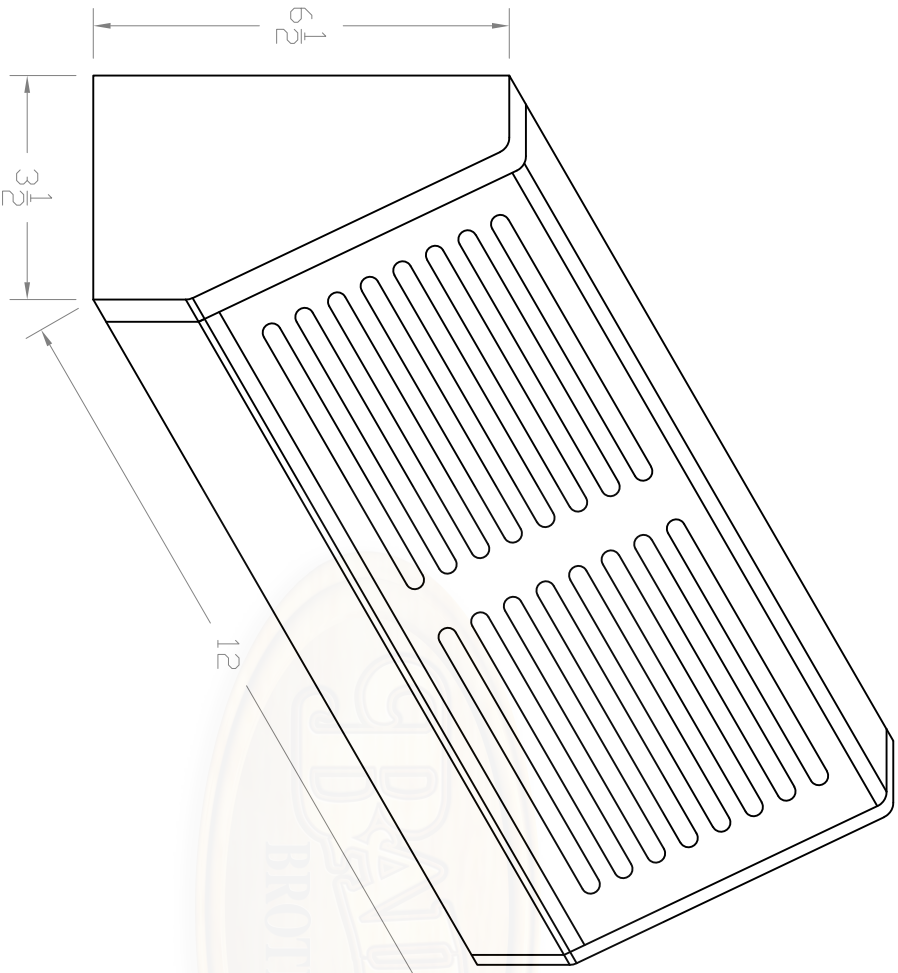

Baird Bros.
 3-1/2" x 12" 3D
 Register Grill Cover

A ISO VIEW

Scale: 1:3

B BOTTOM ISO VIEW

Scale: 1:3

- Note:**
- * 27 sq. in (nominal) Duct Opening
 - * 26.8 sq. in Grill Opening
 - * 99% Grill Opening to Duct Opening