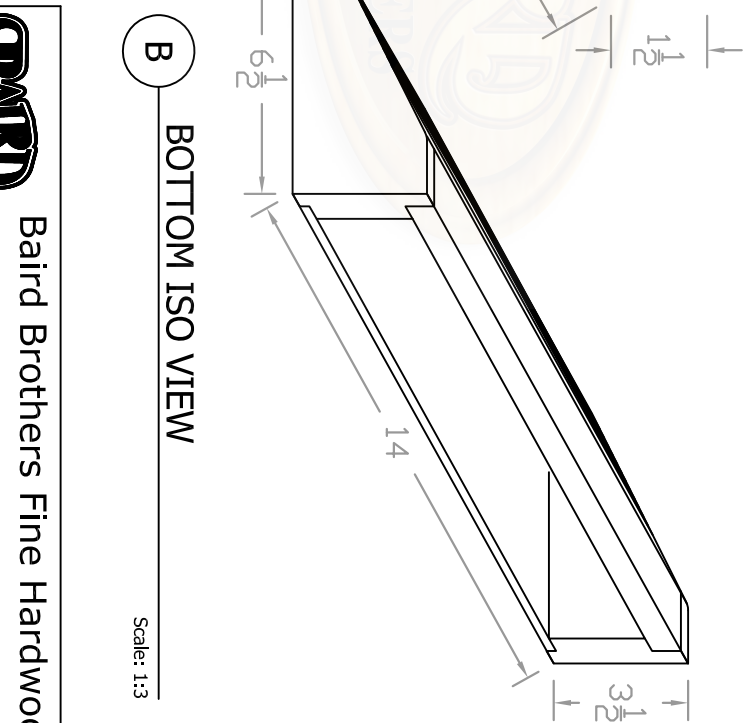

Baird Bros.
 2-1/4" x 12" 3D
 Register Grill Cover

A ISO VIEW

Scale: 1:3

B BOTTOM ISO VIEW

Scale: 1:3

- Note:**
- * Fits 2-1/4" x 12" (nominal) Duct Size
 - * 27 sq. in (nominal) Duct Opening
 - * 26.8 sq. in Grill Opening
 - * 99% Grill Opening to Duct Opening