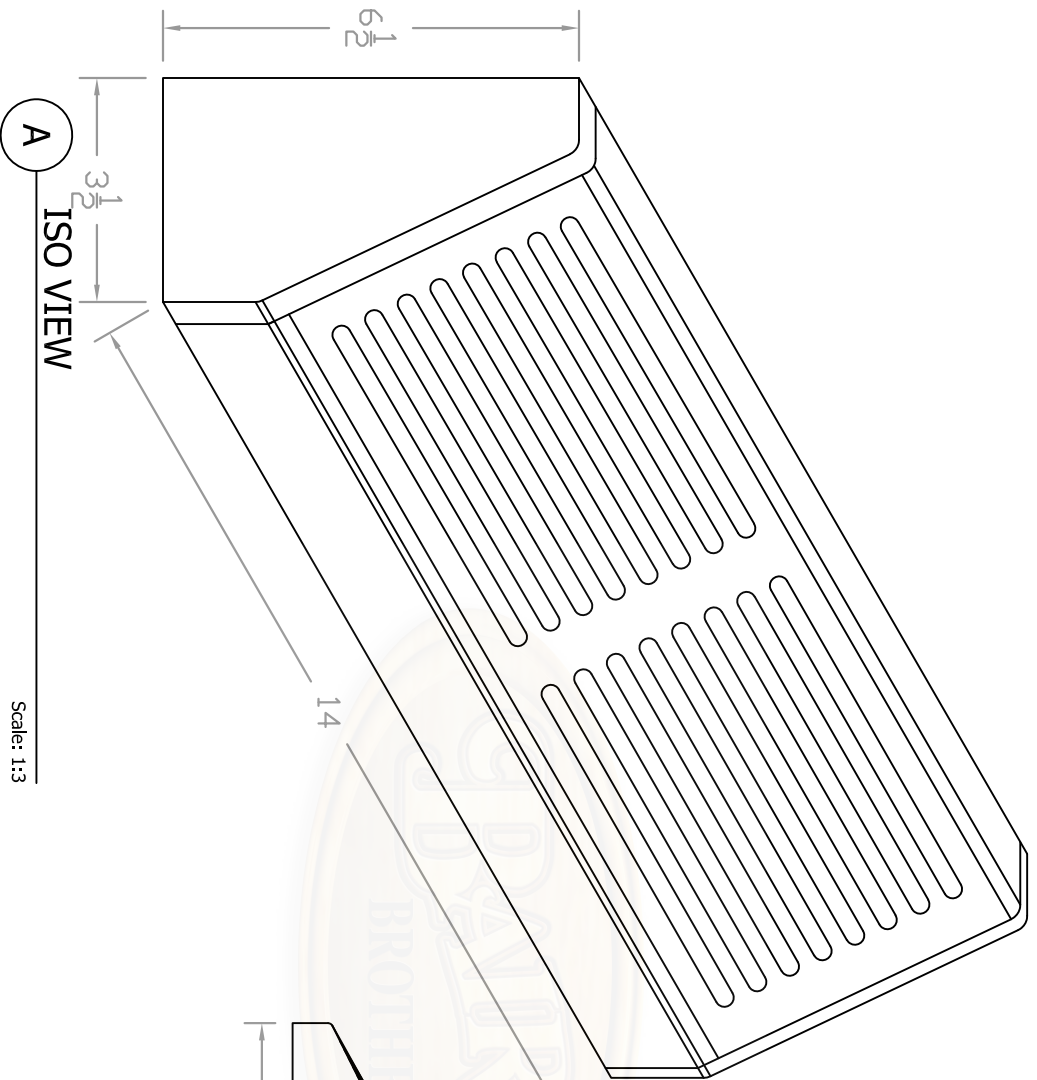

Baird Bros.
 2-1/4" x 12" 3D
 Register Grill Cover

A ISO VIEW

Scale: 1:3

B BOTTOM ISO VIEW

Scale: 1:3

- Note:**
- * Fits 2-1/4" x 12" (nominal) Duct Size
 - * 27 sq. in (nominal) Duct Opening
 - * 26.8 sq. in Grill Opening
 - * 99% Grill Opening to Duct Opening