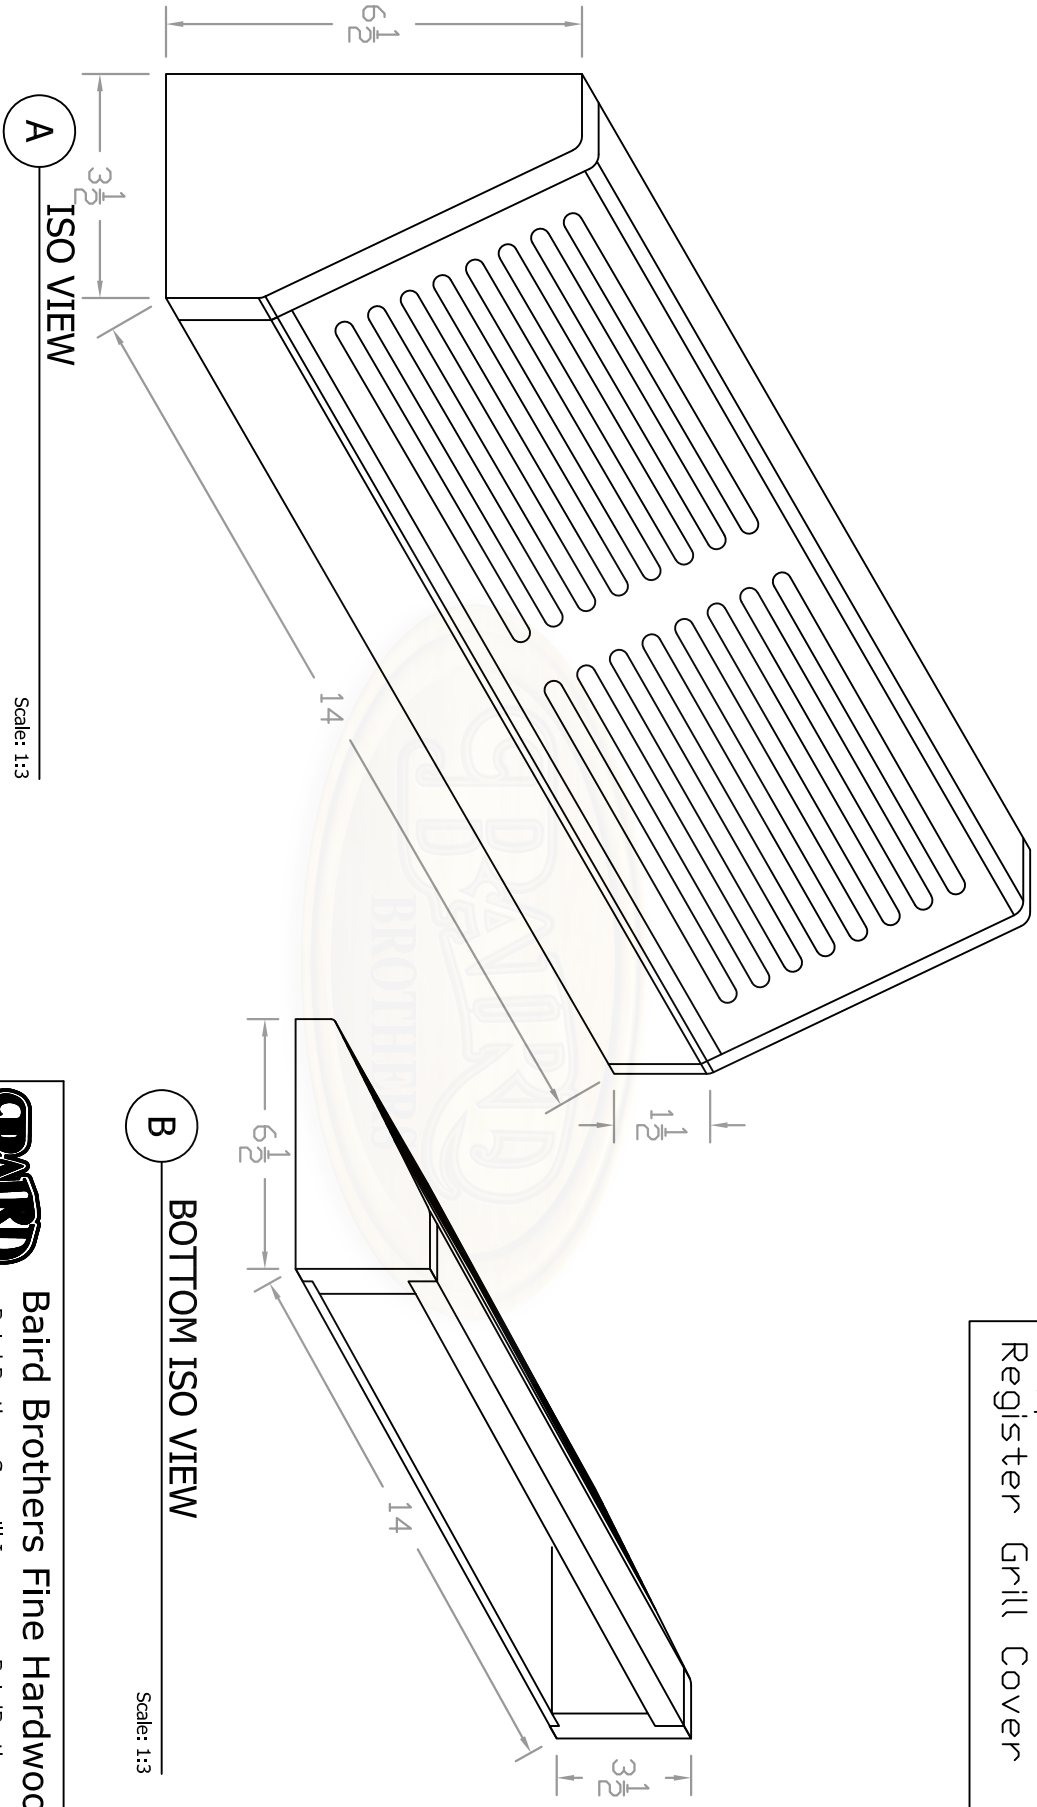

Baird Bros.  
 2-1/4" x 12" 3D  
 Register Grill Cover

- Note:**
- \* Fits 2-1/4" x 12" (nominal) Duct Size
  - \* 27 sq. in (nominal) Duct Opening
  - \* 26.8 sq. in Grill Opening
  - \* 99% Grill Opening to Duct Opening