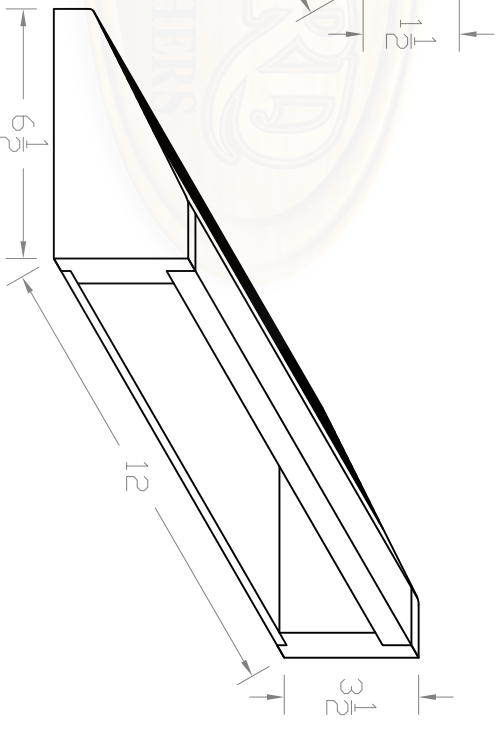

Baird Bros.
 3-1/2" x 12" 3D
 Register Grill Cover

A ISO VIEW

Scale: 1:3

B BOTTOM ISO VIEW

Scale: 1:3

- Note:**
- * 27 sq. in (nominal) Duct Opening
 - * 26.8 sq. in Grill Opening
 - * 99% Grill Opening to Duct Opening