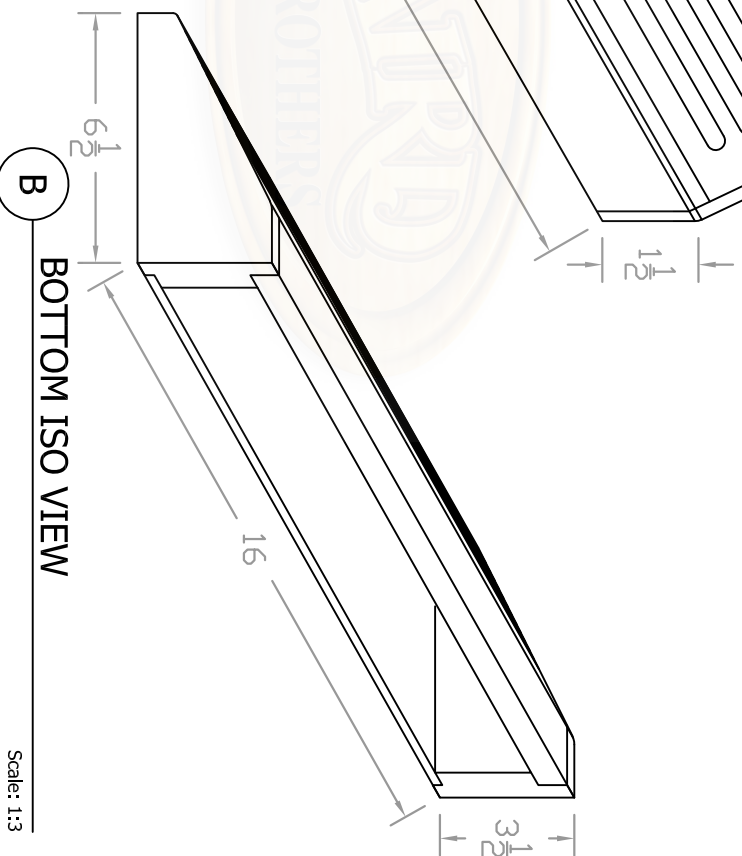

Baird Bros.
 2-1/4" x 14" 3D
 Register Grill Cover

A ISO VIEW

Scale: 1:3

B BOTTOM ISO VIEW

Scale: 1:3

- Note:**
- * Fits 2-1/4" x 14" (nominal) Duct Size
 - * 31.5 sq. in (nominal) Duct Opening
 - * 31.3 sq. in Grill Opening
 - * 99% Grill Opening to Duct Opening