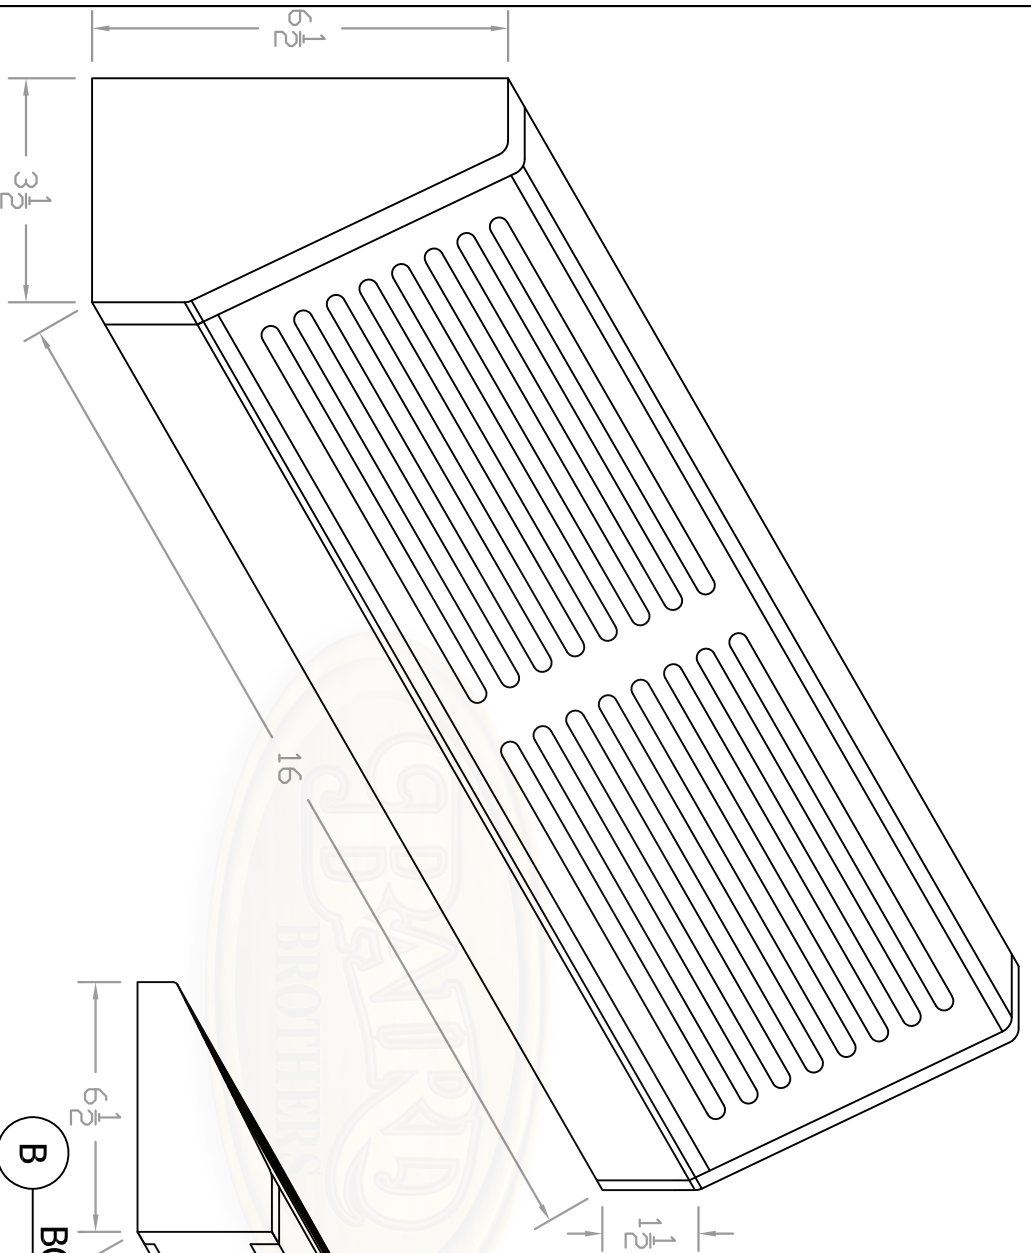

Baird Bros.
 2-1/4" x 14" 3D
 Register Grill Cover

A ISO VIEW

Scale: 1:3

B BOTTOM ISO VIEW

Scale: 1:3

- Note:**
- * Fits 2-1/4" x 14" (nominal) Duct Size
 - * 31.5 sq. in (nominal) Duct Opening
 - * 31.3 sq. in Grill Opening
 - * 99% Grill Opening to Duct Opening