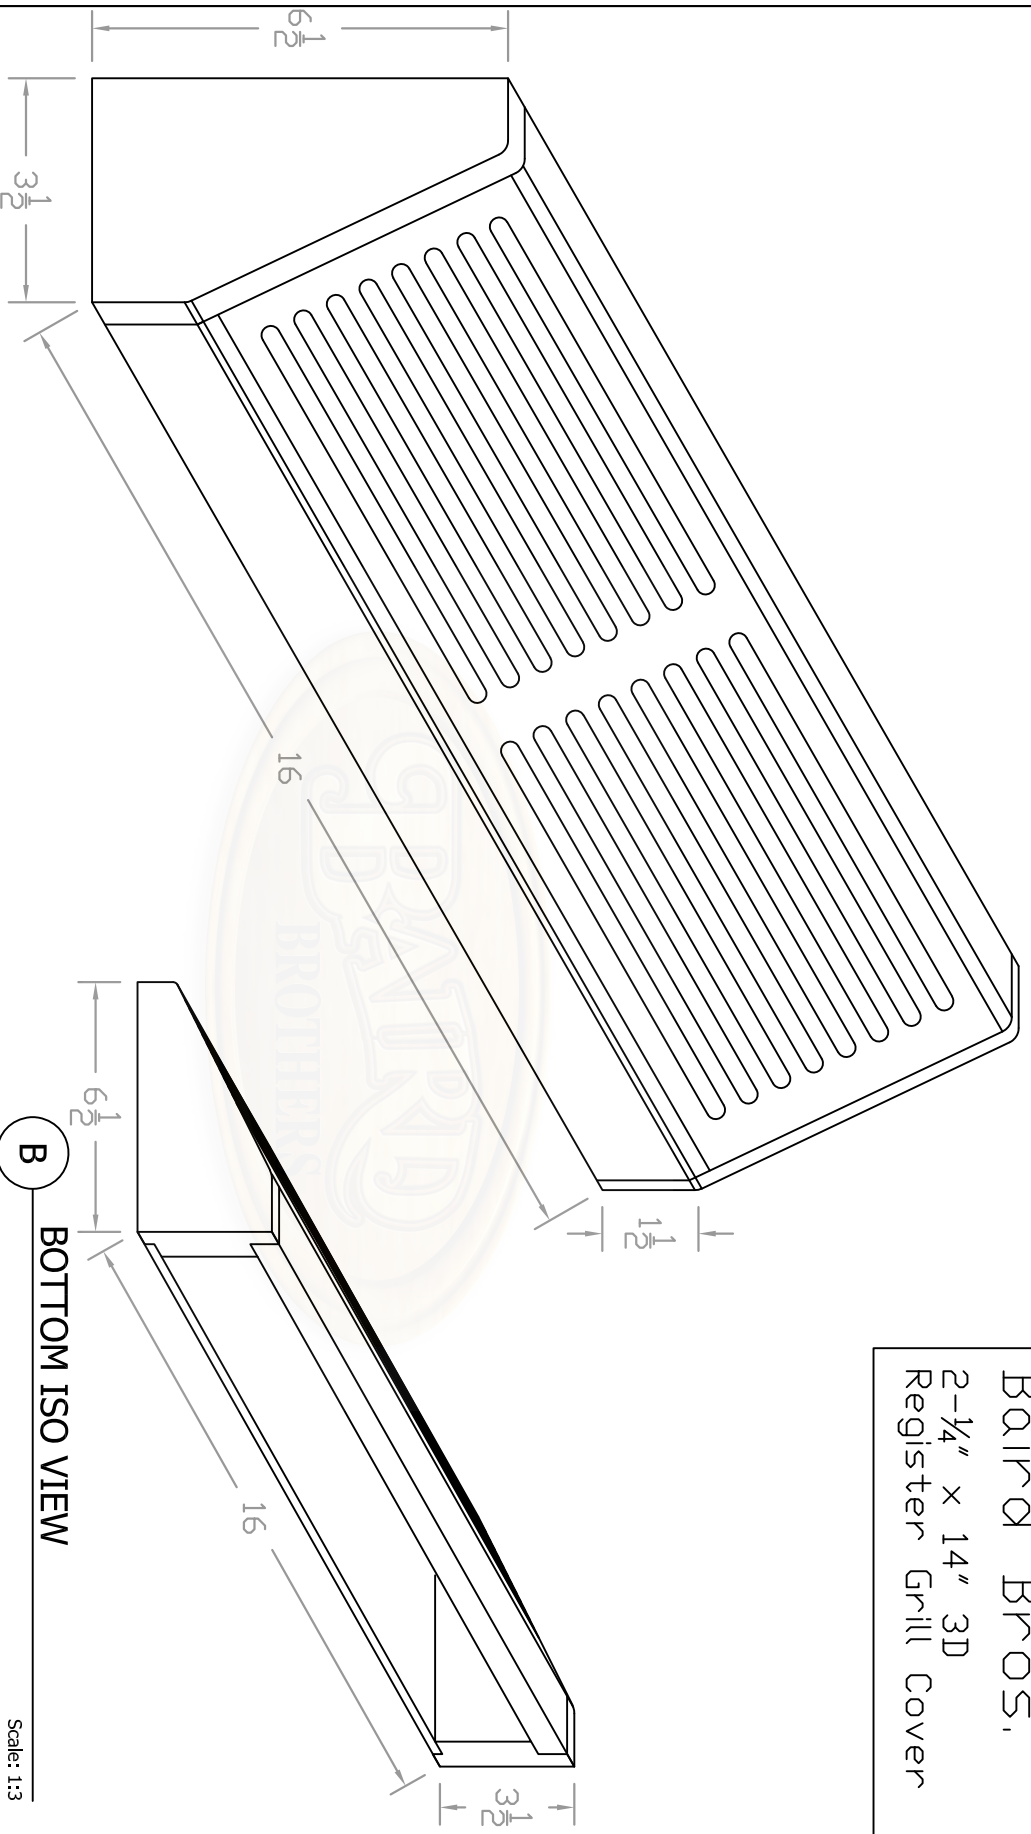

Baird Bros.
 2-1/4" x 14" 3D
 Register Grill Cover

A ISO VIEW Scale: 1:3

B BOTTOM ISO VIEW Scale: 1:3

- Note:**
- * Fits 2-1/4" x 14" (nominal) Duct Size
 - * 31.5 sq. in (nominal) Duct Opening
 - * 31.3 sq. in Grill Opening
 - * 99% Grill Opening to Duct Opening