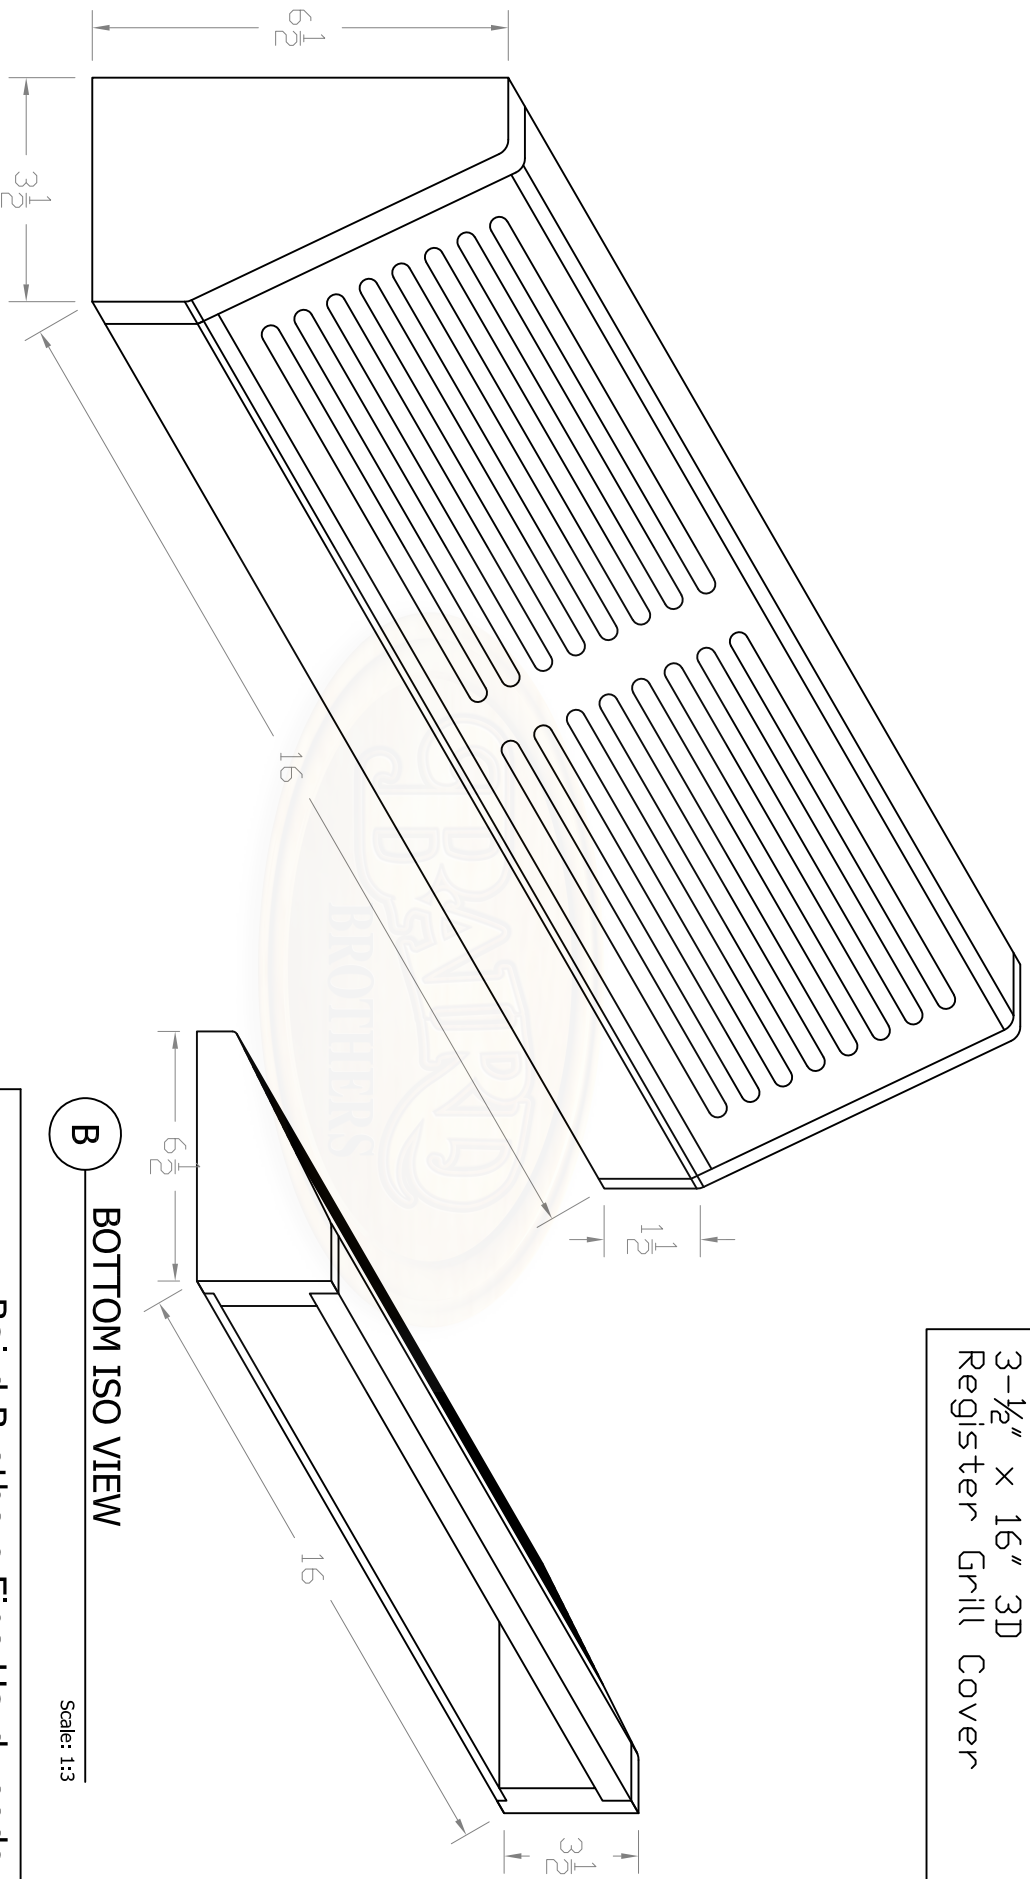

Baird Bros.  
 3-1/2" x 16" 3D  
 Register Grill Cover

A

ISO VIEW

Scale: 1:3

Note:

- \* 36 sq. in (nominal) Duct Opening
- \* 35.8 sq. in Grill Opening
- \* 99% Grill Opening to Duct Opening

B

BOTTOM ISO VIEW

Scale: 1:3

**Baird Brothers Fine Hardwoods**  
 Baird Brothers Sawmill Inc. www.BairdBrothers.com  
 7060 Croy Rd. Canfield, OH 44406  
 (330) 533-3122 (800) 732-1697

DATE:	1/16/17	DRAWN BY:	JEC	SHEET:	1 OF 1
SCALE:	1:3	REV		REV BY:	
DRAWING #:	3D416	REV DATE:		THIS DRAWING IS PROPERTY OF	
				BAIRD BROTHERS SAWMILL INC.	