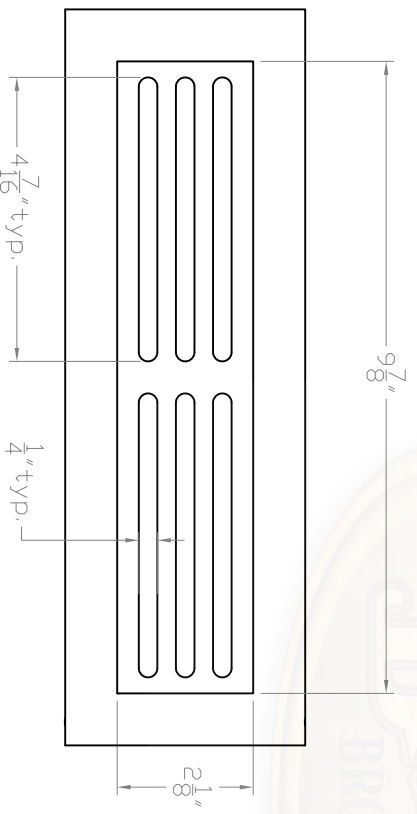

Baird Bros.  
2" x 10"  
Register Grill Cover

**A** FRONT VIEW  
Scale: 1:3

**B** BACK VIEW  
Scale: 1:3

- Note:
- \* 22.5 sq. in (nominal) Duct Opening
  - \* 7.8 sq. in Grill Opening
  - \* 35% Grill Opening to Duct Opening

**C** CROSS SECTION  
Scale: 1:1

**Baird Brothers Fine Hardwoods**  
Baird Brothers Sawmill Inc. www.BairdBrothers.com  
7060 Croy Rd. Canfield, OH 44406  
(330) 533-3122 (800) 732-1697

DATE:	1/16/17	DRAWN BY:	JEC	SHEET:	1 OF 1
SCALE:	1:3	REV		REV BY:	
DRAWING #:	WR210	REV DATE:		THIS DRAWING IS PROPERTY OF	BAIRD BROTHERS SAWMILL INC.