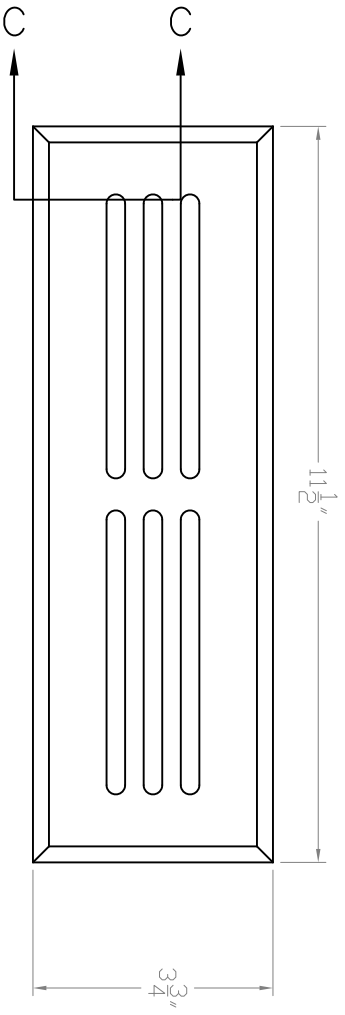

Baird Bros.  
2" x 10"  
Register Grill Cover

**A** FRONT VIEW  
Scale: 1:3

**B** BACK VIEW  
Scale: 1:3

- Note:
- \* 22.5 sq. in (nominal) Duct Opening
  - \* 7.8 sq. in Grill Opening
  - \* 35% Grill Opening to Duct Opening

**C** CROSS SECTION  
Scale: 1:1

**Baird Brothers Fine Hardwoods**  
Baird Brothers Sawmill Inc. www.BairdBrothers.com  
7060 Croy Rd. Canfield, OH 44406  
(330) 533-3122 (800) 732-1697

DATE:	1/16/17	DRAWN BY:	JEC	SHEET:	1 OF 1
SCALE:	1:3	REV		REV BY:	
DRAWING #:	WR210	REV DATE:		THIS DRAWING IS PROPERTY OF	BAIRD BROTHERS SAWMILL INC.