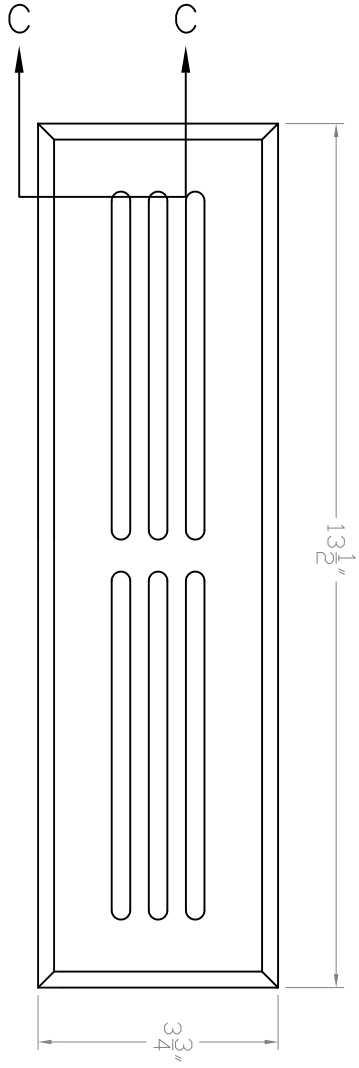

Baird Bros.
2" x 12"
Register Grill Cover

A FRONT VIEW

Scale: 1:3

B BACK VIEW

Scale: 1:3

- Note:
- * 27 sq. in (nominal) Duct Opening
 - * 9.4 sq. in Grill Opening
 - * 35% Grill Opening to Duct Opening

C CROSS SECTION

Scale: 1:1

Baird Brothers Fine Hardwoods
Baird Brothers Sawmill Inc. www.BairdBrothers.com
7060 Croy Rd. Canfield, OH 44406
(330) 533-3122 (800) 732-1697

DATE: 1/16/17	DRAWN BY: JEC	SHEET: 1 OF 1
SCALE: 1:3	REV	REV BY:
DRAWING #: WR212	REV DATE:	REV BY:
THIS DRAWING IS PROPERTY OF BAIRD BROTHERS SAWMILL INC.		