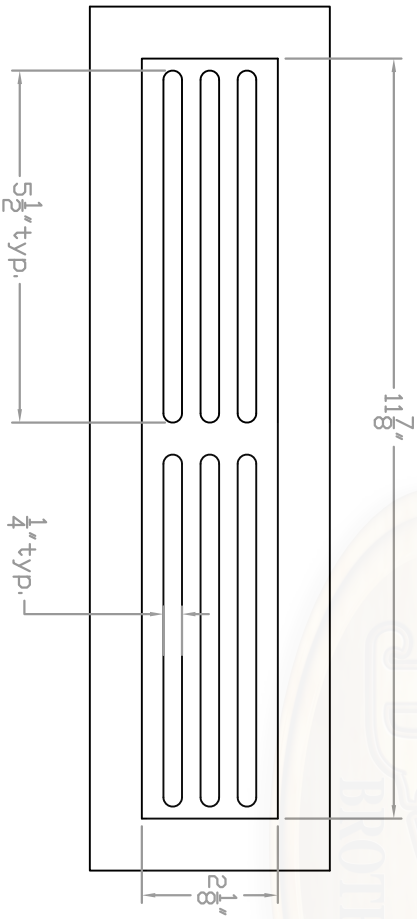

Baird Bros.
2" x 12"
Register Grill Cover

A FRONT VIEW

Scale: 1:3

B BACK VIEW

Scale: 1:3

C CROSS SECTION

Scale: 1:1

Note:
 * Fits 2-1/4" x 12" (nominal) Duct Size
 * 27 sq. in (nominal) Duct Opening
 * 9.4 sq. in Grill Opening
 * 35% Grill Opening to Duct Opening

Baird Brothers Fine Hardwoods
 Baird Brothers Sawmill Inc. www.BairdBrothers.com
 7060 Croy Rd. Canfield, OH 44406
 (330) 533-3122 (800) 732-1697

DATE: 1/16/17	DRAWN BY: JEC	SHEET: 1 OF 1
SCALE: 1:3	REV	REV BY:
DRAWING #: WR212	REV DATE:	REV BY:
THIS DRAWING IS PROPERTY OF BAIRD BROTHERS SAWMILL INC.		