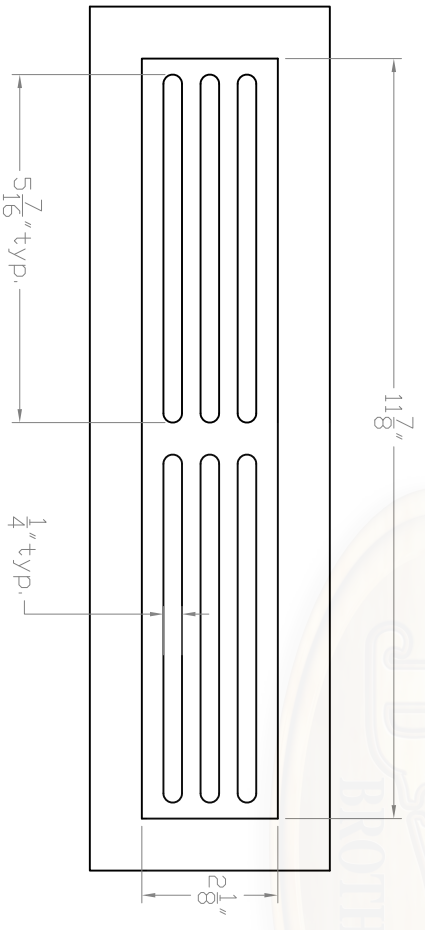

Baird Bros.
2" x 12"
Register Grill Cover

A FRONT VIEW

Scale: 1:3

B BACK VIEW

Scale: 1:3

- Note:
- * 27 sq. in (nominal) Duct Opening
 - * 9.4 sq. in Grill Opening
 - * 35% Grill Opening to Duct Opening

C CROSS SECTION

Scale: 1:1

Baird Brothers Fine Hardwoods
Baird Brothers Sawmill Inc. www.BairdBrothers.com
7060 Croy Rd. Canfield, OH 44406
(330) 533-3122 (800) 732-1697

DATE: 1/16/17	DRAWN BY: JEC	SHEET: 1 OF 1
SCALE: 1:3	REV	REV BY:
DRAWING #: WR212	REV DATE:	REV BY:
THIS DRAWING IS PROPERTY OF BAIRD BROTHERS SAWMILL INC.		