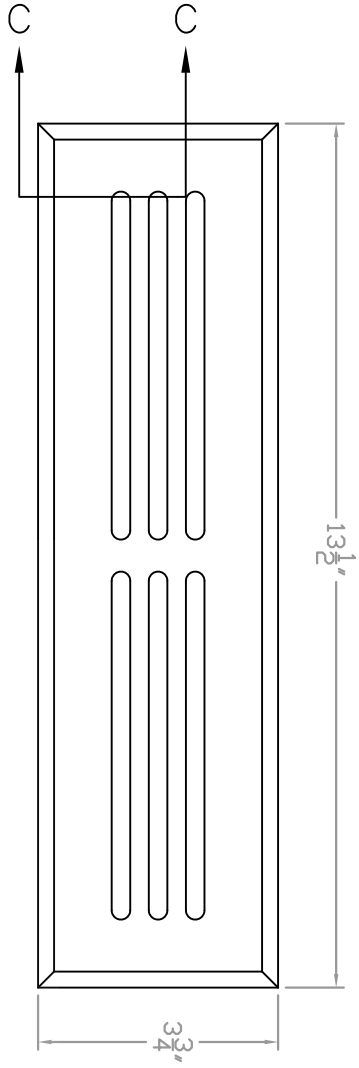

Baird Bros.
2" x 12"
Register Grill Cover

A FRONT VIEW

Scale: 1:3

B BACK VIEW

Scale: 1:3

C CROSS SECTION

Scale: 1:1

Note:
 * Fits 2-1/4" x 12" (nominal) Duct Size
 * 27 sq. in (nominal) Duct Opening
 * 9.4 sq. in Grill Opening
 * 35% Grill Opening to Duct Opening

Baird Brothers Fine Hardwoods
 Baird Brothers Sawmill Inc. www.BairdBrothers.com
 7060 Croy Rd. Canfield, OH 44406
 (330) 533-3122 (800) 732-1697

DATE: 1/16/17	DRAWN BY: JEC	SHEET: 1 OF 1
SCALE: 1:3	REV	REV BY:
DRAWING #: WR212	REV DATE:	REV BY:
THIS DRAWING IS PROPERTY OF BAIRD BROTHERS SAWMILL INC.		