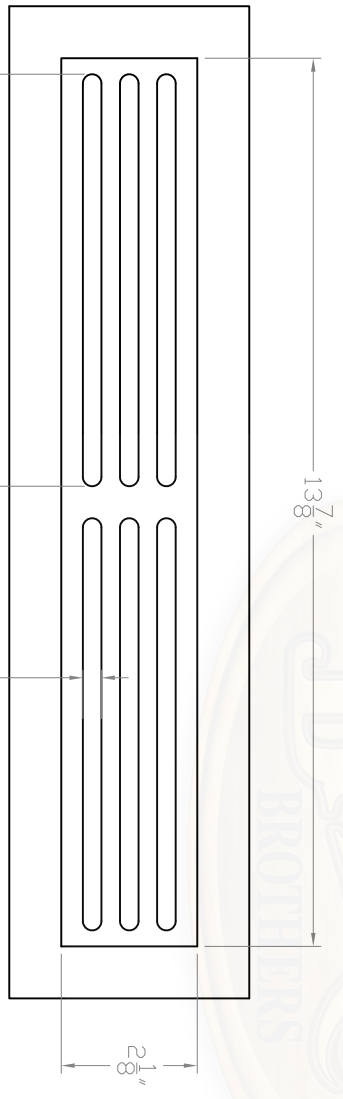

Baird Bros.
2" x 14"
Register Grill Cover

A FRONT VIEW
Scale: 1:3

C CROSS SECTION
Scale: 1:1

B BACK VIEW
Scale: 1:3

Note:

- * 31.5 sq. in (nominal) Duct Opening
- * 11.1 sq. in Grill Opening
- * 35% Grill Opening to Duct Opening

Baird Brothers Fine Hardwoods
Baird Brothers Sawmill Inc. www.BairdBrothers.com
7060 Croy Rd. Canfield, OH 44406
(330) 533-3122 (800) 732-1697

DATE: 1/16/17	DRAWN BY: JEC	SHEET: 1 OF 1
SCALE: 1:3	REV	REV BY:
DRAWING #: WR214	REV DATE:	REV BY:
THIS DRAWING IS PROPERTY OF BAIRD BROTHERS SAWMILL INC.		