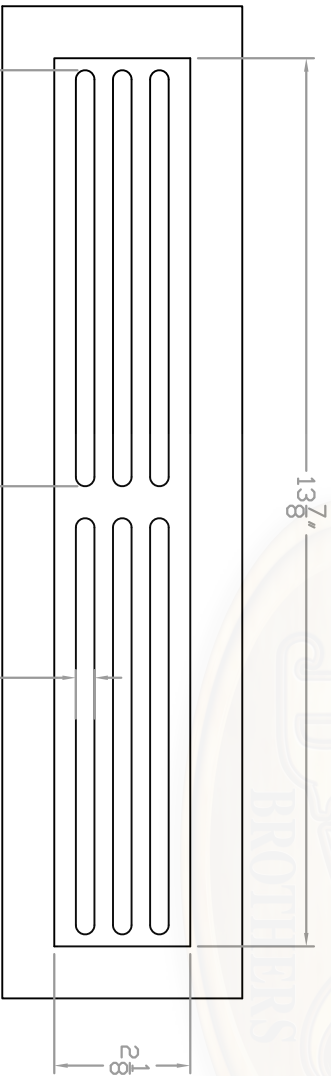

Baird Bros.
2" x 14"
Register Grill Cover

A FRONT VIEW

Scale: 1:3

C CROSS SECTION

Scale: 1:1

B BACK VIEW

Scale: 1:3

Note:

- * Fits 2-1/4" x 14" (nominal) Duct Size
- * 31.5 sq. in (nominal) Duct Opening
- * 11.1 sq. in Grill Opening
- * 35% Grill Opening to Duct Opening

Baird Brothers Fine Hardwoods
Baird Brothers Sawmill Inc. www.BairdBrothers.com
7060 Croy Rd. Canfield, OH 44406
(330) 533-3122 (800) 732-1697

DATE: 1/16/17	DRAWN BY: JEC	SHEET: 1 OF 1
SCALE: 1:3	REV	REV BY:
DRAWING #: WR214	REV DATE:	REV BY:
THIS DRAWING IS PROPERTY OF BAIRD BROTHERS SAWMILL INC.		