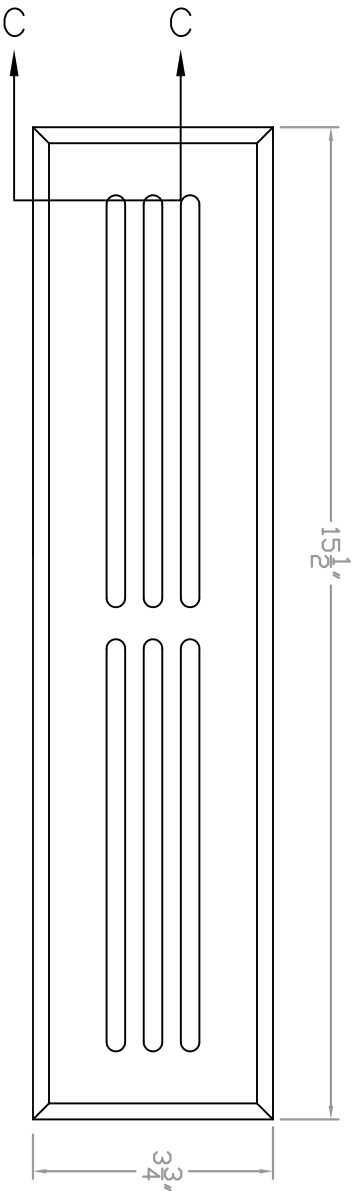

Baird Bros.
2" x 14"
Register Grill Cover

A FRONT VIEW

Scale: 1:3

C CROSS SECTION

Scale: 1:1

B BACK VIEW

Scale: 1:3

Note:

- * Fits 2-1/4" x 14" (nominal) Duct Size
- * 31.5 sq. in (nominal) Duct Opening
- * 11.1 sq. in Grill Opening
- * 35% Grill Opening to Duct Opening

Baird Brothers Fine Hardwoods
Baird Brothers Sawmill Inc. www.BairdBrothers.com
7060 Croy Rd. Canfield, OH 44406
(330) 533-3122 (800) 732-1697

DATE:	1/16/17	DRAWN BY:	JEC	SHEET:	1 OF 1
SCALE:	1:3	REV		REV BY:	
DRAWING #:	WR214	THIS DRAWING IS PROPERTY OF BAIRD BROTHERS SAWMILL INC.			