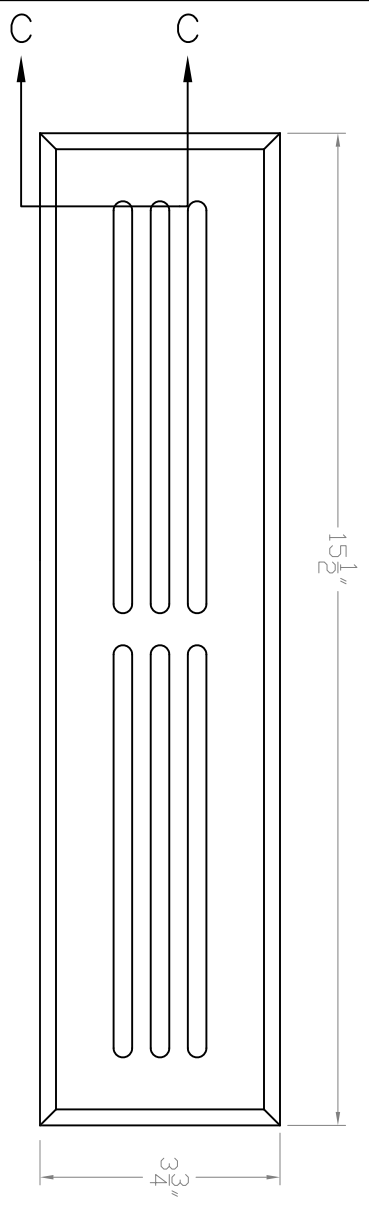

Baird Bros.
2" x 14"
Register Grill Cover

A FRONT VIEW
Scale: 1:3

C CROSS SECTION
Scale: 1:1

B BACK VIEW
Scale: 1:3

Note:

- * 31.5 sq. in (nominal) Duct Opening
- * 11.1 sq. in Grill Opening
- * 35% Grill Opening to Duct Opening