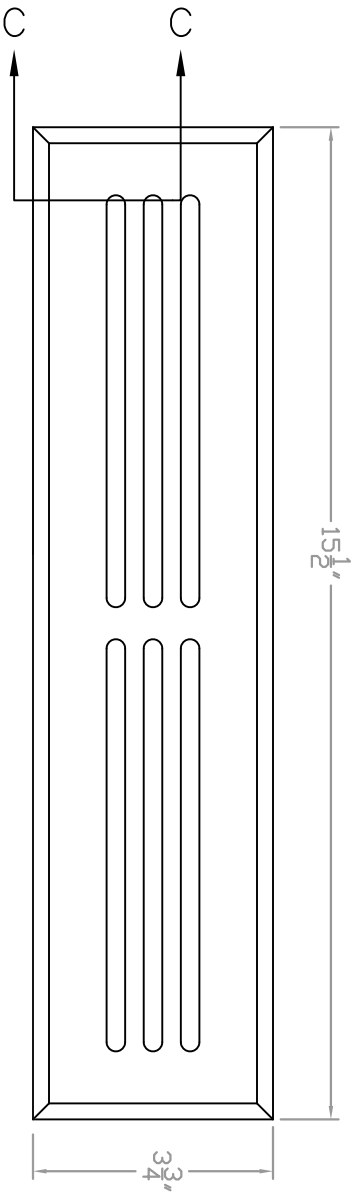

Baird Bros.
2" x 14"
Register Grill Cover

A FRONT VIEW

Scale: 1:3

C CROSS SECTION

Scale: 1:1

B BACK VIEW

Scale: 1:3

Note:

- * Fits 2-1/4" x 14" (nominal) Duct Size
- * 31.5 sq. in (nominal) Duct Opening
- * 11.1 sq. in Grill Opening
- * 35% Grill Opening to Duct Opening

Baird Brothers Fine Hardwoods
Baird Brothers Sawmill Inc. www.BairdBrothers.com
7060 Croy Rd. Canfield, OH 44406
(330) 533-3122 (800) 732-1697

DATE: 1/16/17	DRAWN BY: JEC	SHEET: 1 OF 1
SCALE: 1:3	REV	REV BY:
DRAWING #: WR214	REV DATE:	REV BY:
THIS DRAWING IS PROPERTY OF BAIRD BROTHERS SAWMILL INC.		