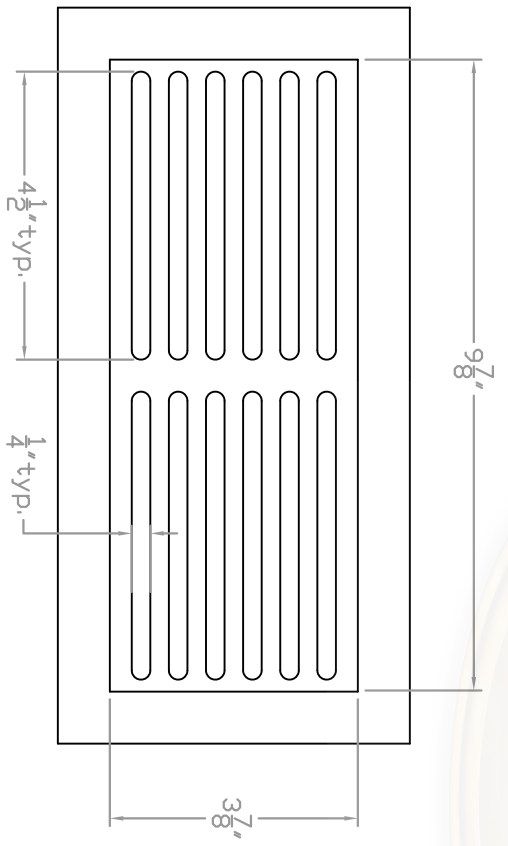

Baird Bros.  
4" x 10"  
Register Grill Cover

**A** FRONT VIEW  
Scale: 1:3

**B** BACK VIEW  
Scale: 1:3

**C** CROSS SECTION  
Scale: 1:1

**Note:**

- \* Fits 4" x 10" (nominal) Duct Size
- \* 40 sq. in (nominal) Duct Opening
- \* 15.4 sq. in Grill Opening
- \* 39% Grill Opening to Duct Opening