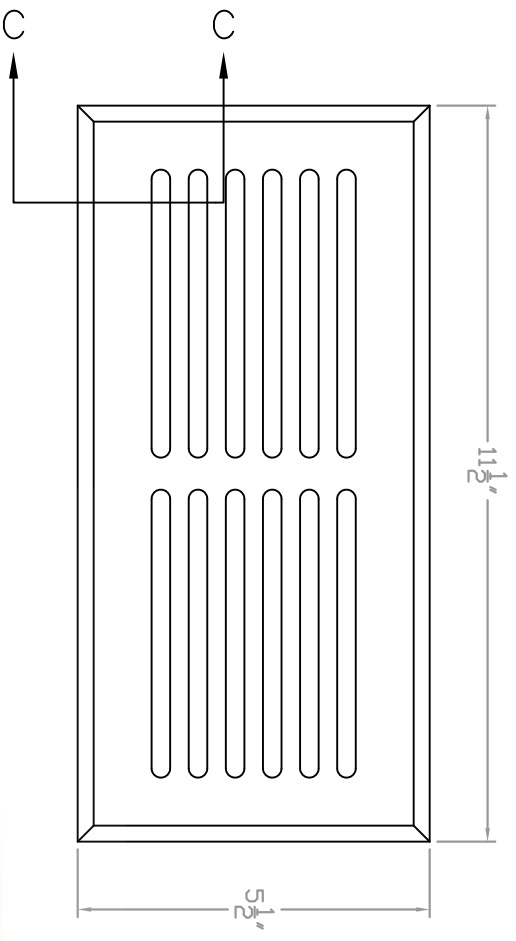

Baird Bros.  
4" x 10"  
Register Grill Cover

**A** FRONT VIEW  
Scale: 1:3

**B** BACK VIEW  
Scale: 1:3

**C** CROSS SECTION  
Scale: 1:1

**Note:**

- \* Fits 4" x 10" (nominal) Duct Size
- \* 40 sq. in (nominal) Duct Opening
- \* 15.4 sq. in Grill Opening
- \* 39% Grill Opening to Duct Opening