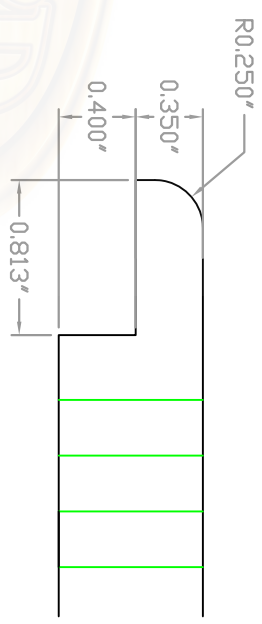

Baird Bros.
4" x 10"
Register Grill Cover

A FRONT VIEW
Scale: 1:3

B BACK VIEW
Scale: 1:3

C CROSS SECTION
Scale: 1:1

Note:

- * Fits 4" x 10" (nominal) Duct Size
- * 40 sq. in (nominal) Duct Opening
- * 15.4 sq. in Grill Opening
- * 39% Grill Opening to Duct Opening