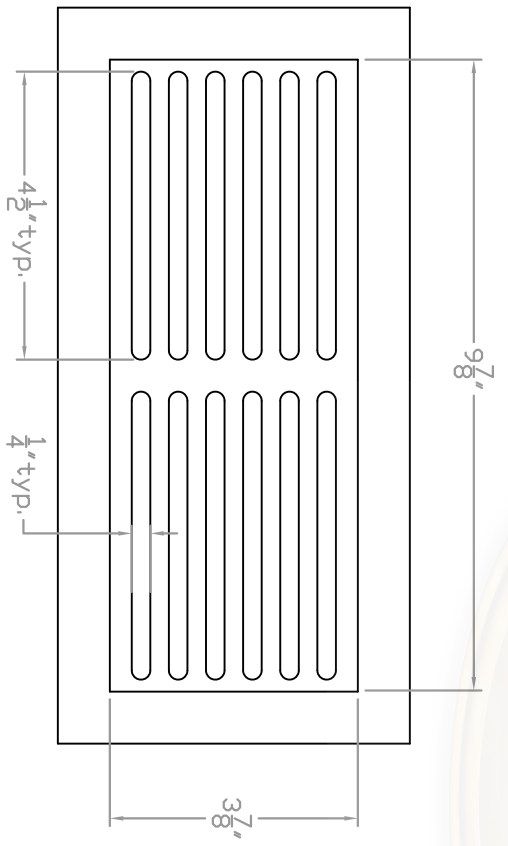

Baird Bros.
4" x 10"
Register Grill Cover

A FRONT VIEW
Scale: 1:3

B BACK VIEW
Scale: 1:3

C CROSS SECTION
Scale: 1:1

Note:

- * Fits 4" x 10" (nominal) Duct Size
- * 40 sq. in (nominal) Duct Opening
- * 15.4 sq. in Grill Opening
- * 39% Grill Opening to Duct Opening