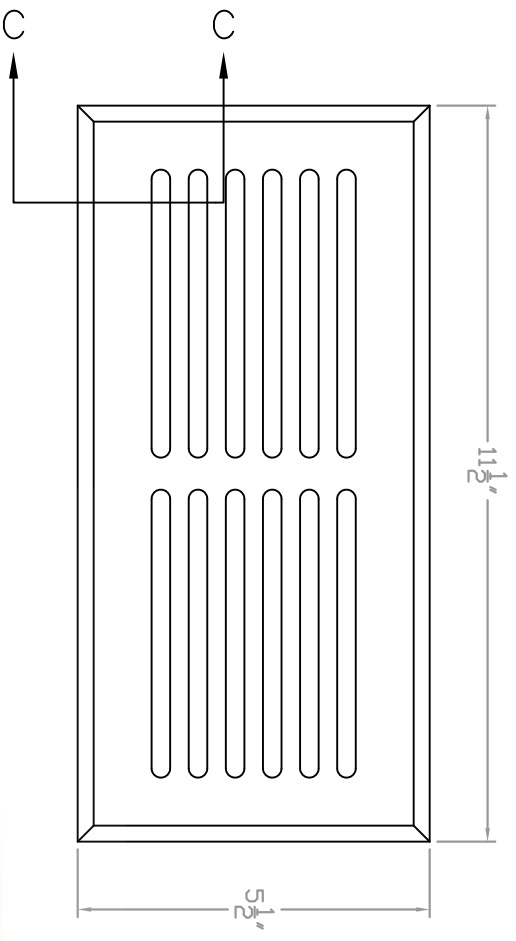

Baird Bros.
4" x 10"
Register Grill Cover

A FRONT VIEW
Scale: 1:3

B BACK VIEW
Scale: 1:3

C CROSS SECTION
Scale: 1:1

Note:

- * Fits 4" x 10" (nominal) Duct Size
- * 40 sq. in (nominal) Duct Opening
- * 15.4 sq. in Grill Opening
- * 39% Grill Opening to Duct Opening