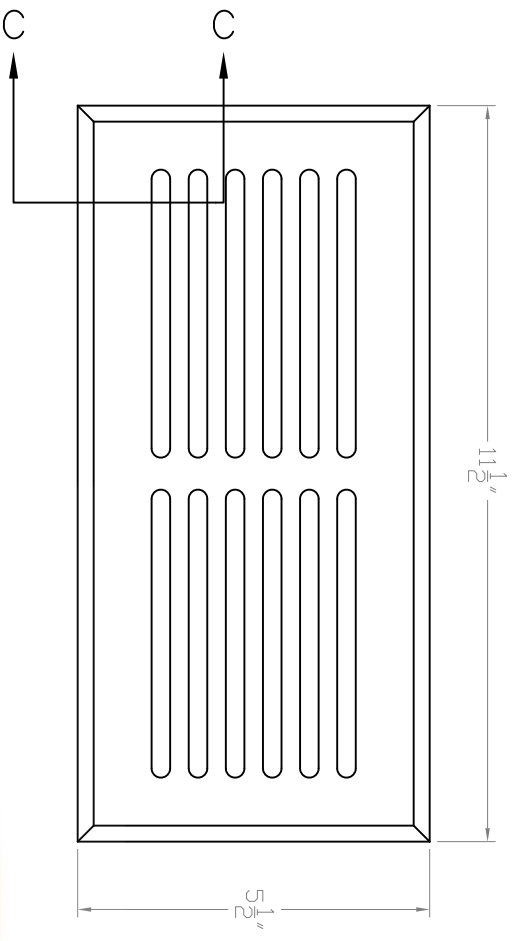

Baird Bros.  
4" x 10"  
Register Grill Cover

**A** FRONT VIEW  
Scale: 1:3

**B** BACK VIEW  
Scale: 1:3

**C** CROSS SECTION  
Scale: 1:1

**Note:**  
 \* 40 sq. in (nominal) Duct Opening  
 \* 15.4 sq. in Grill Opening  
 \* 39% Grill Opening to Duct Opening