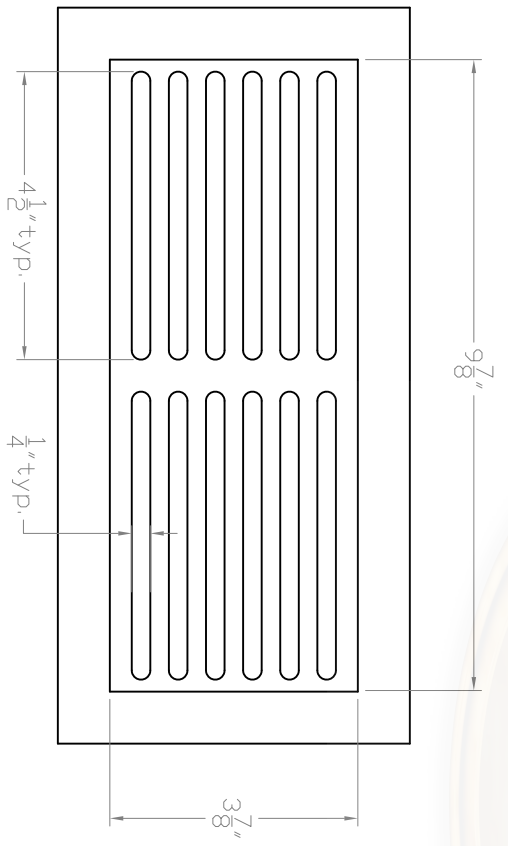

Baird Bros.  
4" x 10"  
Register Grill Cover

**A** FRONT VIEW  
Scale: 1:3

**B** BACK VIEW  
Scale: 1:3

**C** CROSS SECTION  
Scale: 1:1

**Note:**  
 \* 40 sq. in (nominal) Duct Opening  
 \* 15.4 sq. in Grill Opening  
 \* 39% Grill Opening to Duct Opening