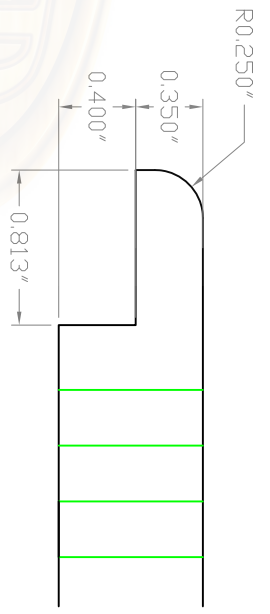

Baird Bros.  
4" x 10"  
Register Grill Cover

**A** FRONT VIEW  
Scale: 1:3

**B** BACK VIEW  
Scale: 1:3

**C** CROSS SECTION  
Scale: 1:1

**Note:**  
 \* 40 sq. in (nominal) Duct Opening  
 \* 15.4 sq. in Grill Opening  
 \* 39% Grill Opening to Duct Opening