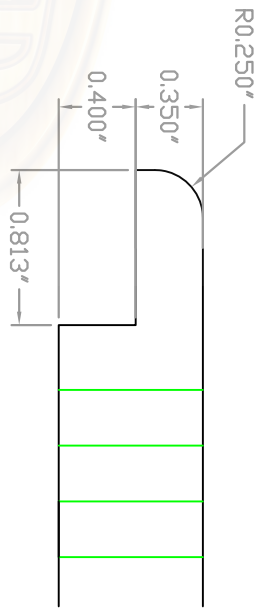

Baird Bros.  
4" x 10"  
Register Grill Cover

**A** FRONT VIEW  
Scale: 1:3

**B** BACK VIEW  
Scale: 1:3

**C** CROSS SECTION  
Scale: 1:1

**Note:**

- \* Fits 4" x 10" (nominal) Duct Size
- \* 40 sq. in (nominal) Duct Opening
- \* 15.4 sq. in Grill Opening
- \* 39% Grill Opening to Duct Opening