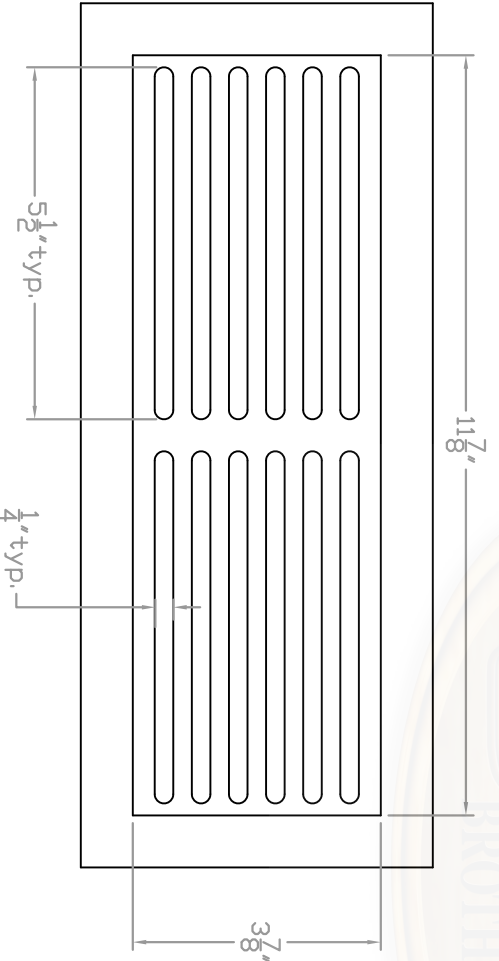

Baird Bros.  
4" x 12"  
Register Grill Cover

**A** FRONT VIEW  
Scale: 1:3

**B** BACK VIEW  
Scale: 1:3

**C** CROSS SECTION  
Scale: 1:1

**Note:**  
 \* Fits 4" x 12" (nominal) Duct Size  
 \* 48 sq. in (nominal) Duct Opening  
 \* 18.9 sq. in Grill Opening  
 \* 39% Grill Opening to Duct Opening