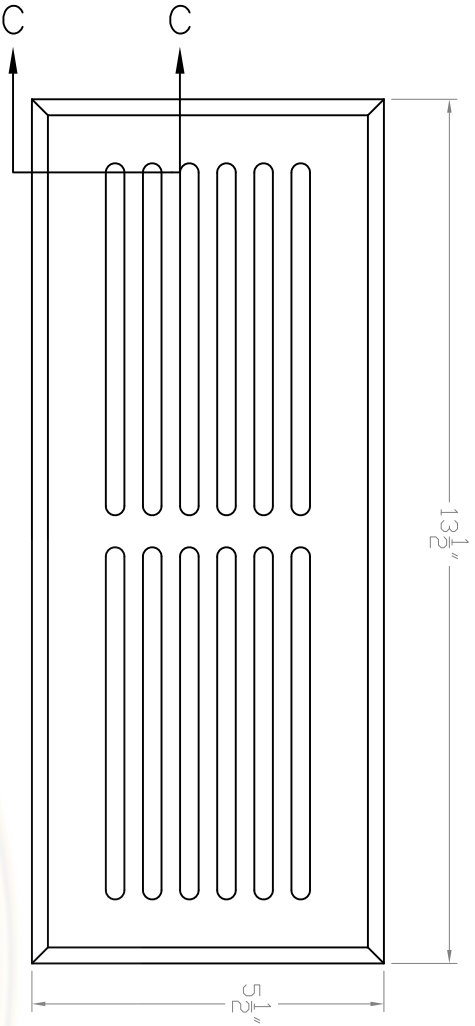

Baird Bros.
4" x 12"
Register Grill Cover

A FRONT VIEW
Scale: 1:3

B BACK VIEW
Scale: 1:3

C CROSS SECTION
Scale: 1:1

- Note:**
- * 48 sq. in (nominal) Duct Opening
 - * 18.9 sq. in Grill Opening
 - * 39% Grill Opening to Duct Opening