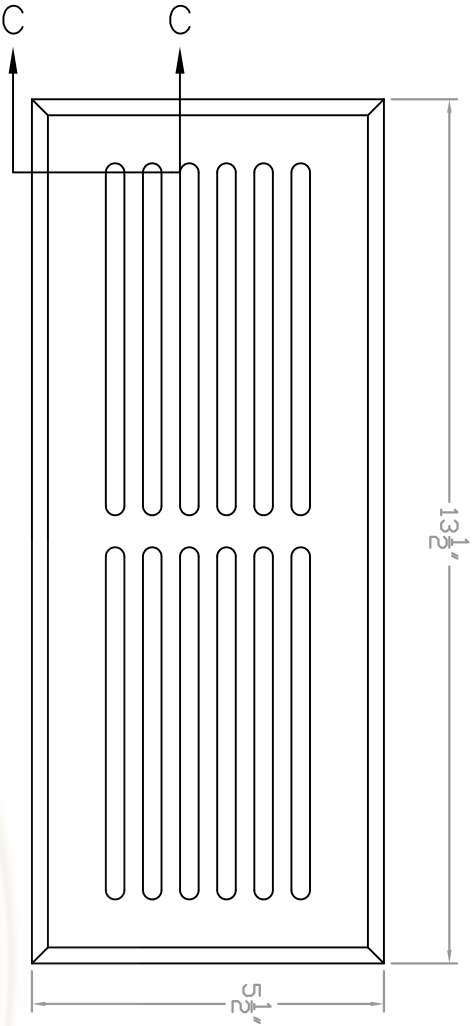

Baird Bros.  
4" x 12"  
Register Grill Cover

**A** FRONT VIEW  
Scale: 1:3

**B** BACK VIEW  
Scale: 1:3

**C** CROSS SECTION  
Scale: 1:1

**Note:**  
 \* Fits 4" x 12" (nominal) Duct Size  
 \* 48 sq. in (nominal) Duct Opening  
 \* 18.9 sq. in Grill Opening  
 \* 39% Grill Opening to Duct Opening