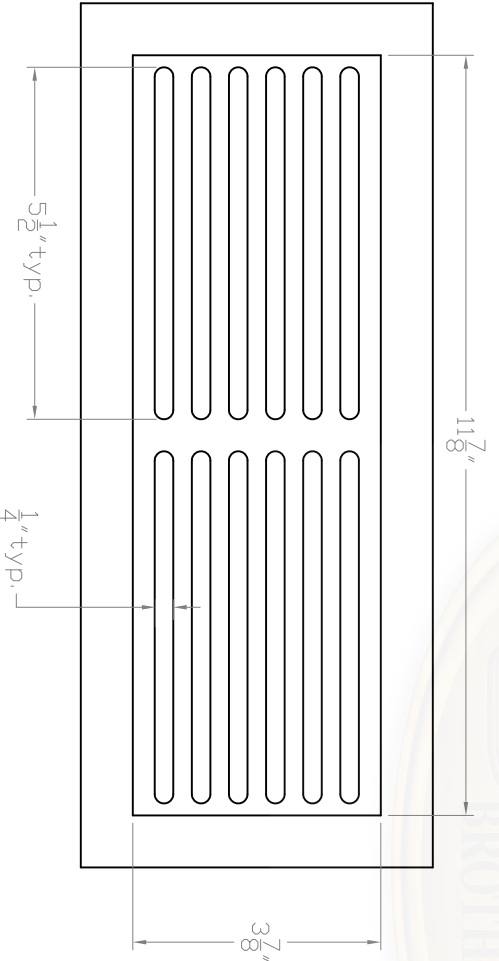

Baird Bros.
4" x 12"
Register Grill Cover

A FRONT VIEW
Scale: 1:3

B BACK VIEW
Scale: 1:3

C CROSS SECTION
Scale: 1:1

- Note:**
- * 48 sq. in (nominal) Duct Opening
 - * 18.9 sq. in Grill Opening
 - * 39% Grill Opening to Duct Opening