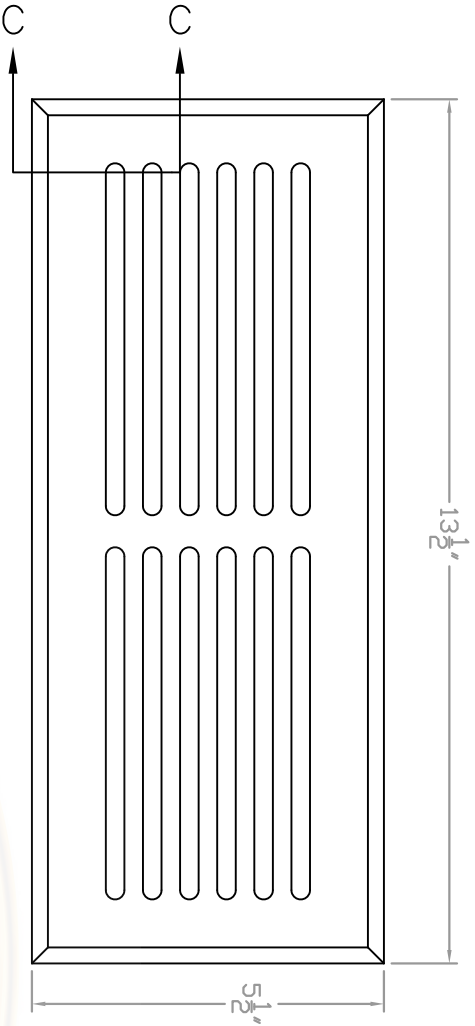

Baird Bros.
4" x 12"
Register Grill Cover

A FRONT VIEW
Scale: 1:3

B BACK VIEW
Scale: 1:3

C CROSS SECTION
Scale: 1:1

Note:
 * Fits 4" x 12" (nominal) Duct Size
 * 48 sq. in (nominal) Duct Opening
 * 18.9 sq. in Grill Opening
 * 39% Grill Opening to Duct Opening