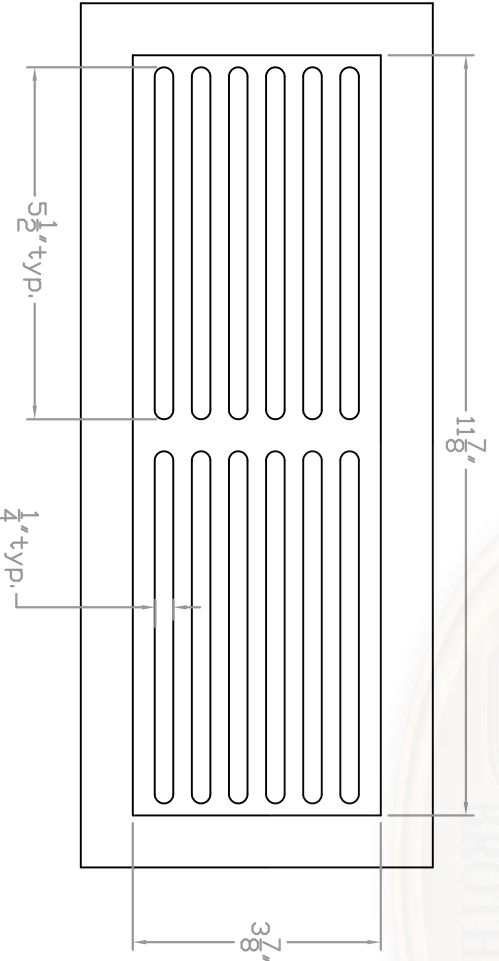

Baird Bros.
4" x 12"
Register Grill Cover

A FRONT VIEW
Scale: 1:3

B BACK VIEW
Scale: 1:3

C CROSS SECTION
Scale: 1:1

Note:
 * Fits 4" x 12" (nominal) Duct Size
 * 48 sq. in (nominal) Duct Opening
 * 18.9 sq. in Grill Opening
 * 39% Grill Opening to Duct Opening