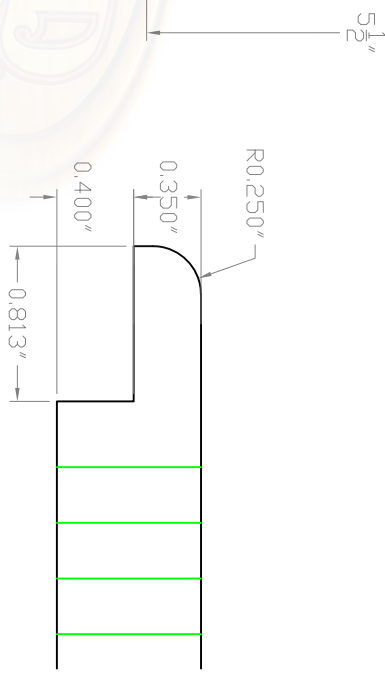

Baird Bros.
4" x 14"
Register Grill Cover

A FRONT VIEW

Scale: 1:3

B BACK VIEW

Scale: 1:3

C CROSS SECTION

Scale: 1:1

Note:
 * 3 7/8"
 *
 *
 *
 56 sq. in (nominal) Duct Opening
 22.4 sq. in Grill Opening
 40% Grill Opening to Duct Opening

Baird Brothers Fine Hardwoods
 Baird Brothers Sawmill Inc. www.BairdBrothers.com
 7060 Croy Rd. Canfield, OH 44406
 (330) 533-3122 (800) 732-1697

DATE: 1/16/17	DRAWN BY: JEC	SHEET: 1 OF 1
SCALE: 1:3	REV	REV BY:
DRAWING #: WR414	REV DATE:	THIS DRAWING IS PROPERTY OF BAIRD BROTHERS SAWMILL INC.