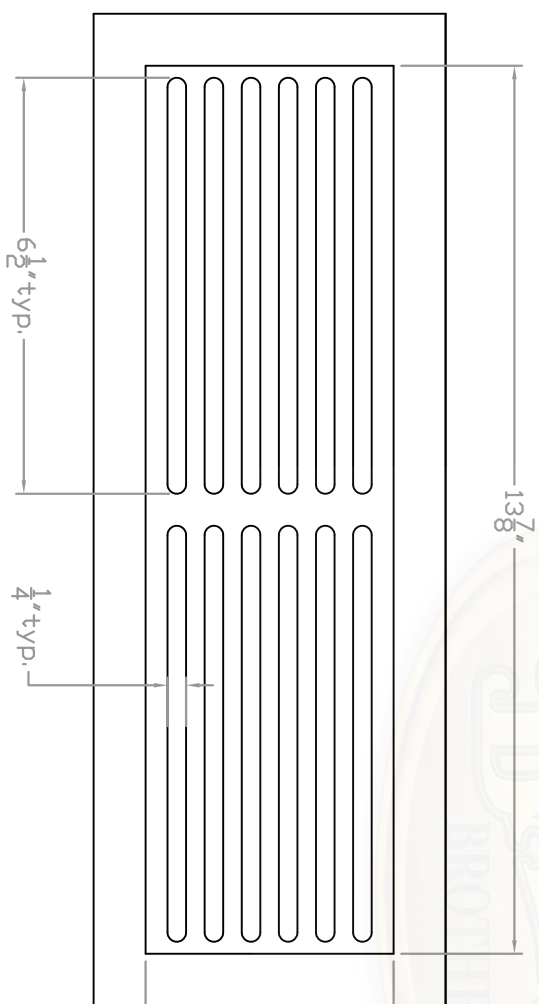

Baird Bros.
4" x 14"
Register Grill Cover

A FRONT VIEW
Scale: 1:3

B BACK VIEW
Scale: 1:3

C CROSS SECTION
Scale: 1:1

Note:
 * Fits 4" x 14" (nominal) Duct Size
 * 56 sq. in (nominal) Duct Opening
 * 22.4 sq. in Grill Opening
 * 40% Grill Opening to Duct Opening