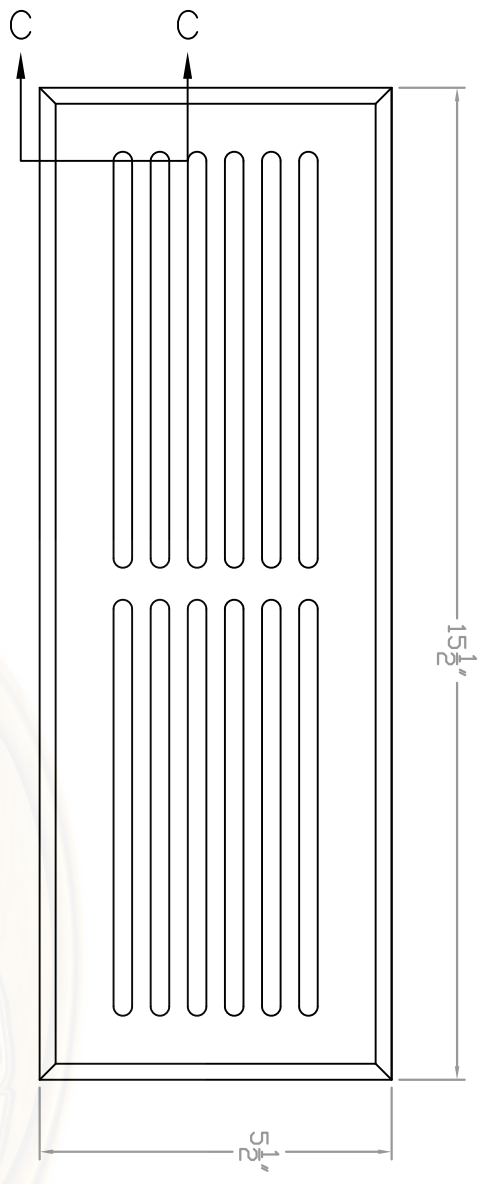

Baird Bros.
4" x 14"
Register Grill Cover

A FRONT VIEW
Scale: 1:3

B BACK VIEW
Scale: 1:3

C CROSS SECTION
Scale: 1:1

Note:
 * Fits 4" x 14" (nominal) Duct Size
 * 56 sq. in (nominal) Duct Opening
 * 22.4 sq. in Grill Opening
 * 40% Grill Opening to Duct Opening