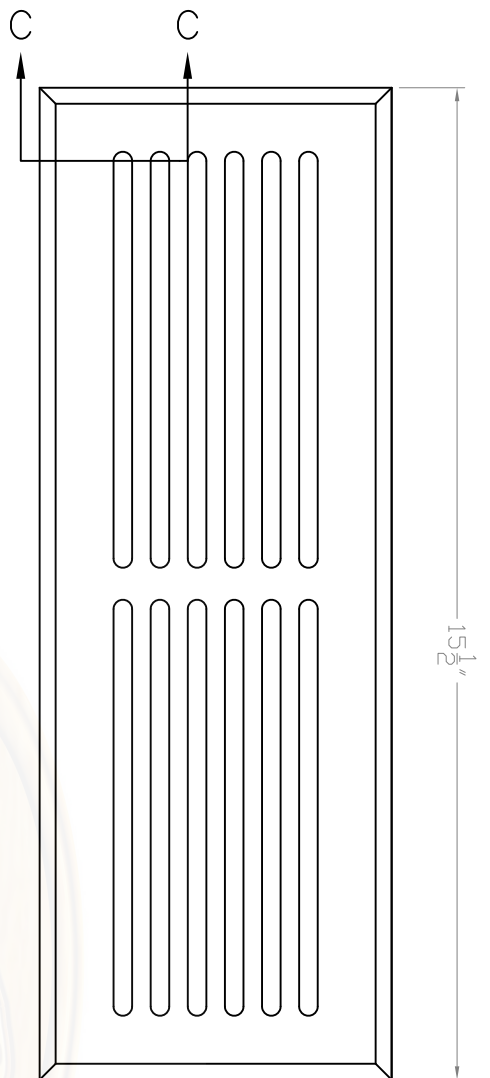

Baird Bros.
4" x 14"
Register Grill Cover

A FRONT VIEW

Scale: 1:3

B BACK VIEW

Scale: 1:3

C CROSS SECTION

Scale: 1:1

Note:
 * 3 7/8"
 *
 *
 *
 56 sq. in (nominal) Duct Opening
 22.4 sq. in Grill Opening
 40% Grill Opening to Duct Opening