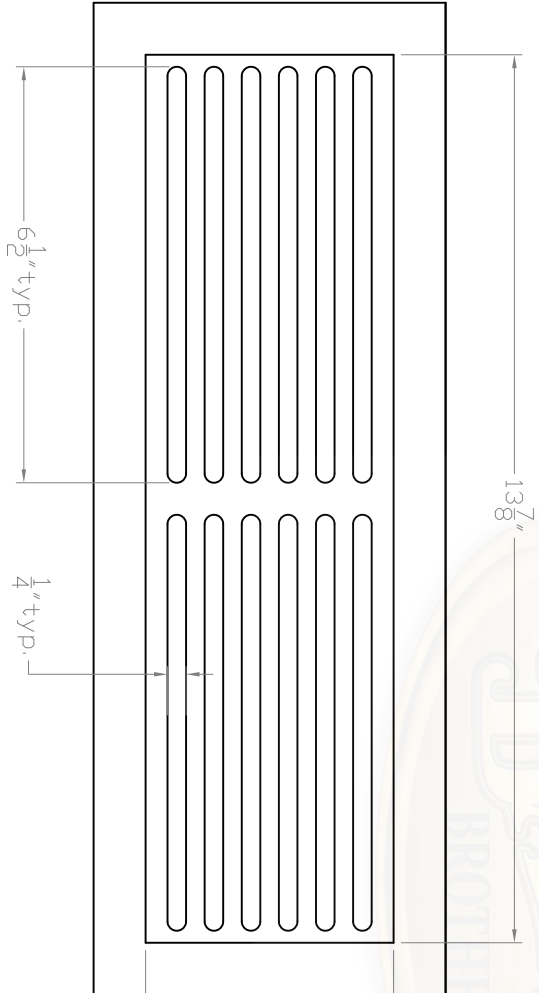

Baird Bros.
4" x 14"
Register Grill Cover

A FRONT VIEW

Scale: 1:3

B BACK VIEW

Scale: 1:3

C CROSS SECTION

Scale: 1:1

Note:
 * 3 7/8"
 *
 *
 *
 56 sq. in (nominal) Duct Opening
 22.4 sq. in Grill Opening
 40% Grill Opening to Duct Opening