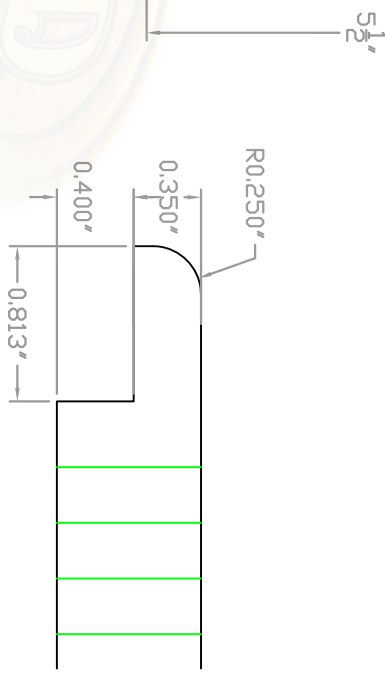

Baird Bros.
4" x 14"
Register Grill Cover

A FRONT VIEW
Scale: 1:3

B BACK VIEW
Scale: 1:3

C CROSS SECTION
Scale: 1:1

Note:
 * Fits 4" x 14" (nominal) Duct Size
 * 56 sq. in (nominal) Duct Opening
 * 22.4 sq. in Grill Opening
 * 40% Grill Opening to Duct Opening

BAIRD BROTHERS FINE HARDWARES
 Baird Brothers Fine Hardwoods
 Baird Brothers Sawmill Inc. www.BairdBrothers.com
 7060 Croy Rd. Canfield, OH 44406
 (330) 533-3122 (800) 732-1697

DATE: 1/16/17	DRAWN BY: JEC	SHEET: 1 OF 1
SCALE: 1:3	REV	REV DATE:
DRAWING #: WR414	REV	REV BY:
THIS DRAWING IS PROPERTY OF BAIRD BROTHERS SAWMILL INC.		