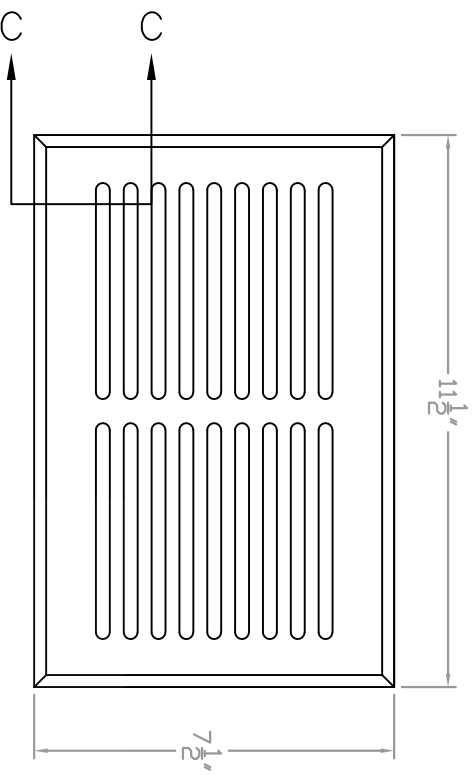

Baird Bros.  
6" x 10"  
Register Grill Cover

**A** FRONT VIEW  
Scale: 1:3

**B** BACK VIEW  
Scale: 1:3

**C** CROSS SECTION  
Scale: 1:1

**Note:**

- \* Fits 6" x 10" (nominal) Duct Size
- \* 60 sq. in (nominal) Duct Opening
- \* 23.2 sq. in Grill Opening
- \* 39% Grill Opening to Duct Opening