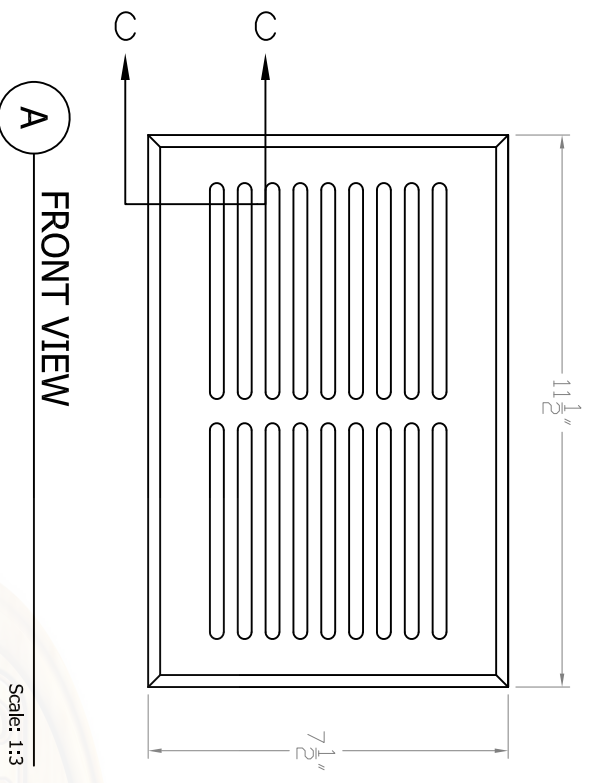

Baird Bros.  
6" x 10"  
Register Grill Cover

**Note:**

- \* 60 sq. in (nominal) Duct Opening
- \* 23.2 sq. in Grill Opening
- \* 39% Grill Opening to Duct Opening

**Baird Brothers Fine Hardwoods**  
Baird Brothers Sawmill Inc. www.BairdBrothers.com  
7060 Croy Rd. Canfield, OH 44406  
(330) 533-3122 (800) 732-1697

DATE: 1/16/17	DRAWN BY: JEC	SHEET: 1 OF 1
SCALE: 1:3	REV	REV DATE:
DRAWING #: WR610	REV DATE:	REV BY:
THIS DRAWING IS PROPERTY OF BAIRD BROTHERS SAWMILL INC.		