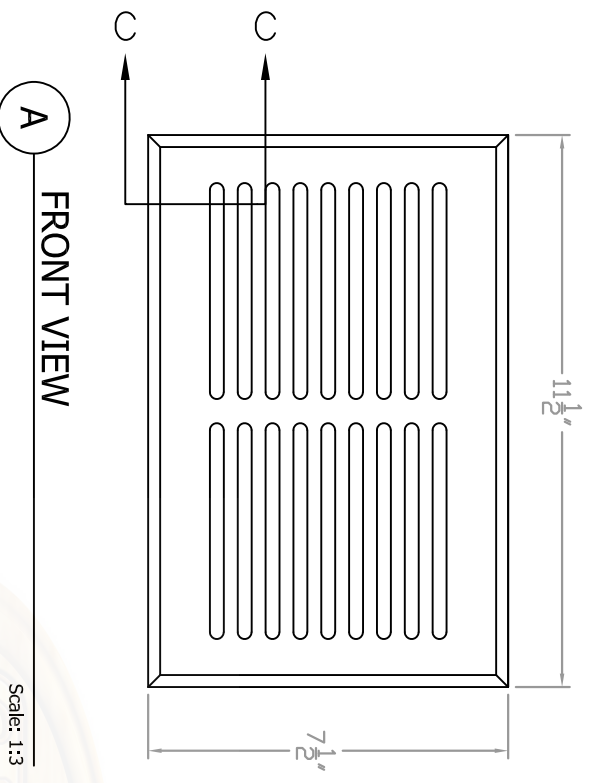

Baird Bros.
6" x 10"
Register Grill Cover

Note:

- * Fits 6" x 10" (nominal) Duct Size
- * 60 sq. in (nominal) Duct Opening
- * 23.2 sq. in Grill Opening
- * 39% Grill Opening to Duct Opening

Baird Brothers Fine Hardwoods
Baird Brothers Sawmill Inc. www.BairdBrothers.com
7060 Crory Rd. Canfield, OH 44406
(330) 533-3122 (800) 732-1697

DATE: 1/16/17	DRAWN BY: JEC	SHEET: 1 OF 1
SCALE: 1:3	REV	REV DATE:
DRAWING #: WR610	REV DATE:	REV BY:
THIS DRAWING IS PROPERTY OF BAIRD BROTHERS SAWMILL INC.		