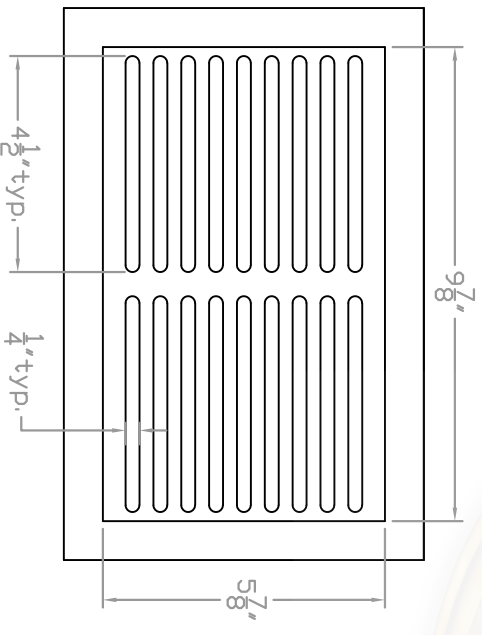

Baird Bros.
6" x 10"
Register Grill Cover

Note:

- * Fits 6" x 10" (nominal) Duct Size
- * 60 sq. in (nominal) Duct Opening
- * 23.2 sq. in Grill Opening
- * 39% Grill Opening to Duct Opening

Baird Brothers Fine Hardwoods
Baird Brothers Sawmill Inc. www.BairdBrothers.com
7060 Crory Rd. Canfield, OH 44406
(330) 533-3122 (800) 732-1697

DATE: 1/16/17	DRAWN BY: JEC	SHEET: 1 OF 1
SCALE: 1:3	REV	REV DATE:
DRAWING #: WR610	REV DATE:	REV BY:
THIS DRAWING IS PROPERTY OF BAIRD BROTHERS SAWMILL INC.		