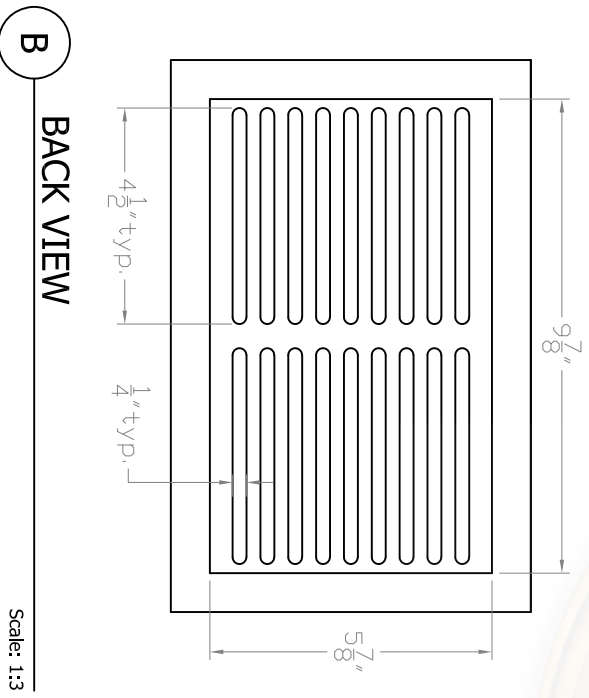

Baird Bros.  
6" x 10"  
Register Grill Cover

**Note:**

- \* 60 sq. in (nominal) Duct Opening
- \* 23.2 sq. in Grill Opening
- \* 39% Grill Opening to Duct Opening

**Baird Brothers Fine Hardwoods**  
Baird Brothers Sawmill Inc. www.BairdBrothers.com  
7060 Croy Rd. Canfield, OH 44406  
(330) 533-3122 (800) 732-1697

DATE: 1/16/17	DRAWN BY: JEC	SHEET: 1 OF 1
SCALE: 1:3	REV	REV DATE:
DRAWING #: WR610	REV DATE:	REV BY:
THIS DRAWING IS PROPERTY OF BAIRD BROTHERS SAWMILL INC.		