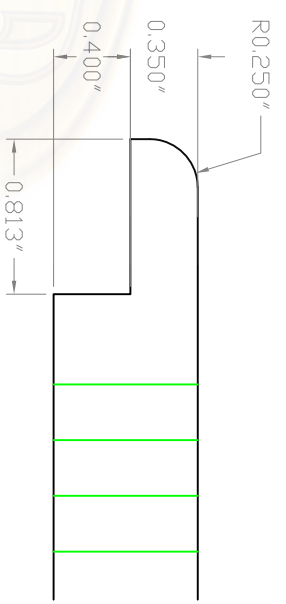

Baird Bros.  
6" x 10"  
Register Grill Cover

**Note:**

- \* 60 sq. in (nominal) Duct Opening
- \* 23.2 sq. in Grill Opening
- \* 39% Grill Opening to Duct Opening

**Baird Brothers Fine Hardwoods**  
Baird Brothers Sawmill Inc. www.BairdBrothers.com  
7060 Croy Rd. Canfield, OH 44406  
(330) 533-3122 (800) 732-1697

DATE: 1/16/17	DRAWN BY: JEC	SHEET: 1 OF 1
SCALE: 1:3	REV	REV DATE:
DRAWING #: WR610	REV DATE:	REV BY:
THIS DRAWING IS PROPERTY OF BAIRD BROTHERS SAWMILL INC.		