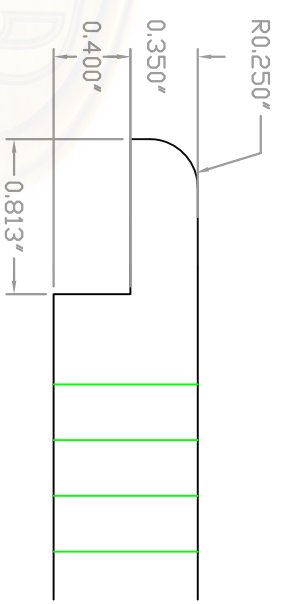

Baird Bros.  
6" x 10"  
Register Grill Cover

**A** FRONT VIEW  
Scale: 1:3

**B** BACK VIEW  
Scale: 1:3

**C** CROSS SECTION  
Scale: 1:1

**Note:**

- \* Fits 6" x 10" (nominal) Duct Size
- \* 60 sq. in (nominal) Duct Opening
- \* 23.2 sq. in Grill Opening
- \* 39% Grill Opening to Duct Opening