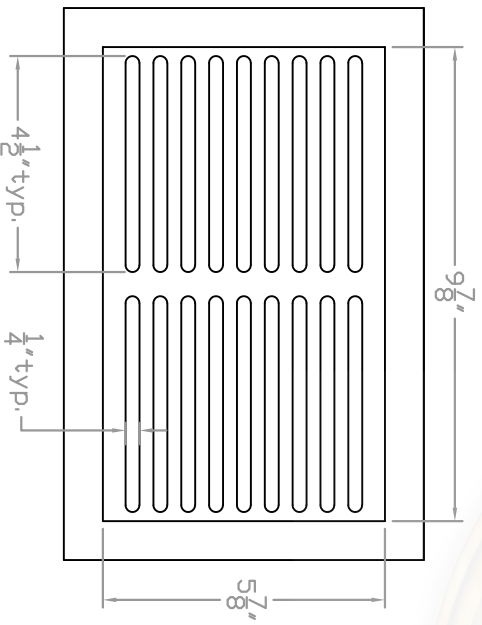

Baird Bros.  
6" x 10"  
Register Grill Cover

**A** FRONT VIEW  
Scale: 1:3

**B** BACK VIEW  
Scale: 1:3

**C** CROSS SECTION  
Scale: 1:1

**Note:**

- \* Fits 6" x 10" (nominal) Duct Size
- \* 60 sq. in (nominal) Duct Opening
- \* 23.2 sq. in Grill Opening
- \* 39% Grill Opening to Duct Opening