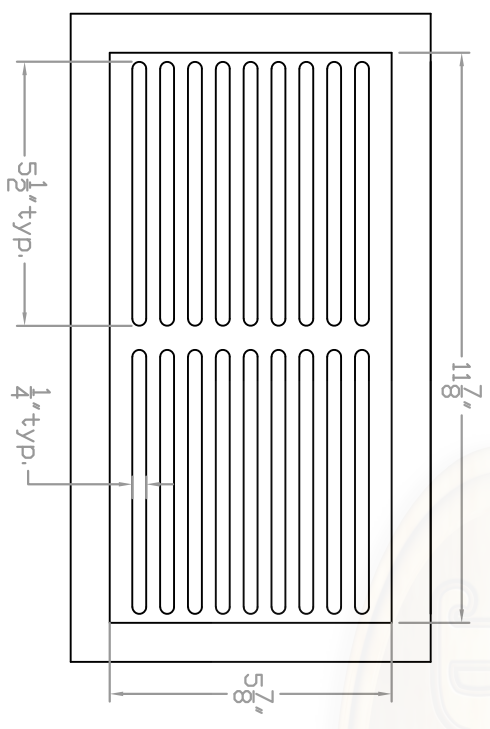

Baird Bros.
6" x 12"
Register Grill Cover

A FRONT VIEW
Scale: 1:3

B BACK VIEW
Scale: 1:3

C CROSS SECTION
Scale: 1:1

Note:
 * Fits 6" x 12" (nominal) Duct Size
 * 72 sq. in (nominal) Duct Opening
 * 28.4 sq. in Grill Opening
 * 39% Grill Opening to Duct Opening