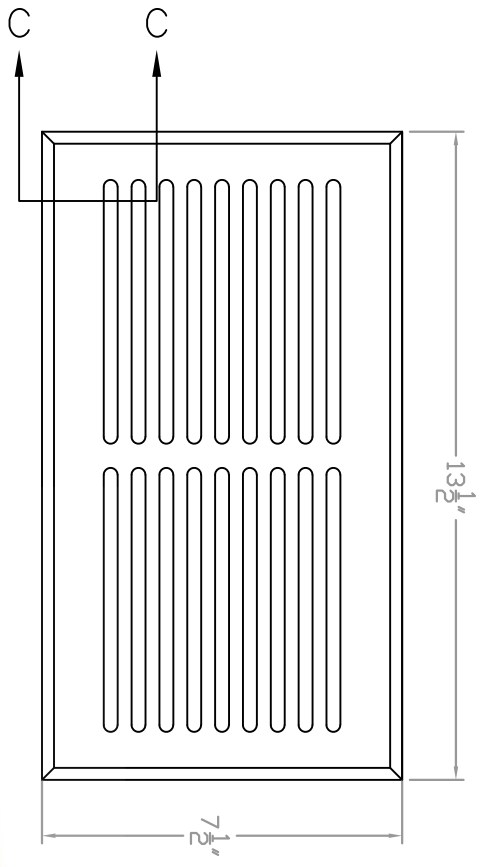

Baird Bros.  
6" x 12"  
Register Grill Cover

**A** FRONT VIEW  
Scale: 1:3

**B** BACK VIEW  
Scale: 1:3

**C** CROSS SECTION  
Scale: 1:1

**Note:**  
 \* Fits 6" x 12" (nominal) Duct Size  
 \* 72 sq. in (nominal) Duct Opening  
 \* 28.4 sq. in Grill Opening  
 \* 39% Grill Opening to Duct Opening