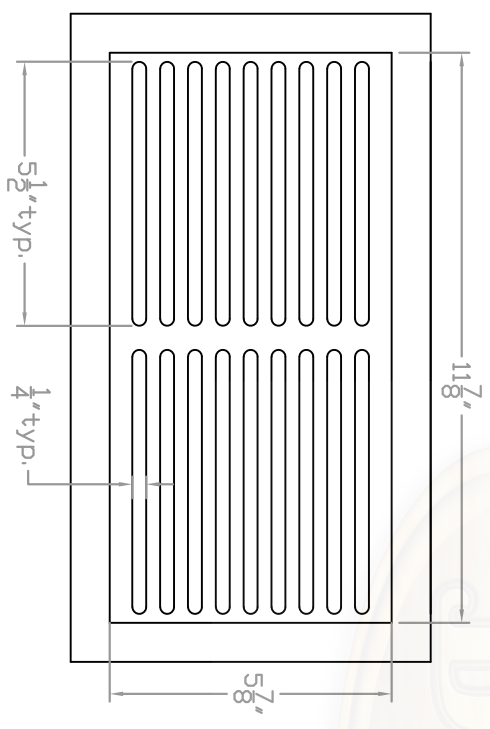

Baird Bros.  
6" x 12"  
Register Grill Cover

**A** FRONT VIEW  
Scale: 1:3

**B** BACK VIEW  
Scale: 1:3

**C** CROSS SECTION  
Scale: 1:1

**Note:**  
 \* Fits 6" x 12" (nominal) Duct Size  
 \* 72 sq. in (nominal) Duct Opening  
 \* 28.4 sq. in Grill Opening  
 \* 39% Grill Opening to Duct Opening