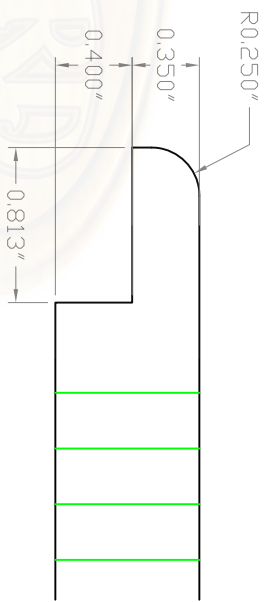

Baird Bros.
6" x 12"
Register Grill Cover

A FRONT VIEW
Scale: 1:3

B BACK VIEW
Scale: 1:3

C CROSS SECTION
Scale: 1:1

Note:
 * 72 sq. in (nominal) Duct Opening
 * 28.4 sq. in Grill Opening
 * 39% Grill Opening to Duct Opening