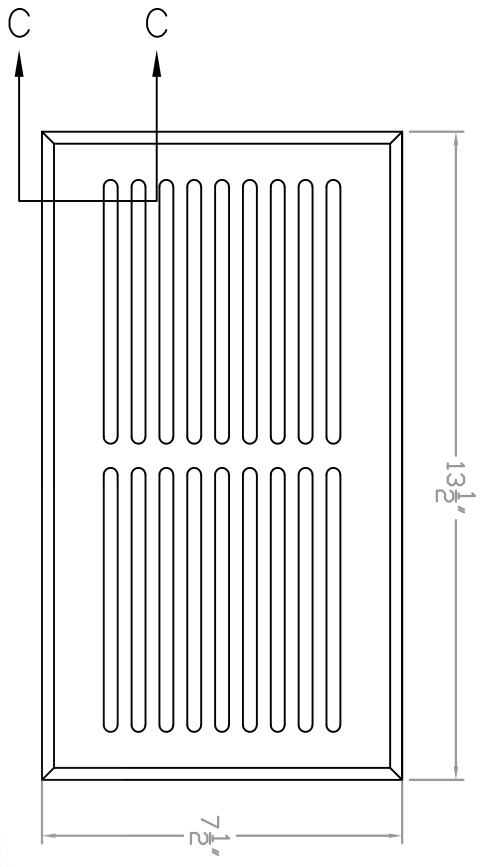

Baird Bros.
6" x 12"
Register Grill Cover

A FRONT VIEW
Scale: 1:3

B BACK VIEW
Scale: 1:3

C CROSS SECTION
Scale: 1:1

Note:
 * Fits 6" x 12" (nominal) Duct Size
 * 72 sq. in (nominal) Duct Opening
 * 28.4 sq. in Grill Opening
 * 39% Grill Opening to Duct Opening