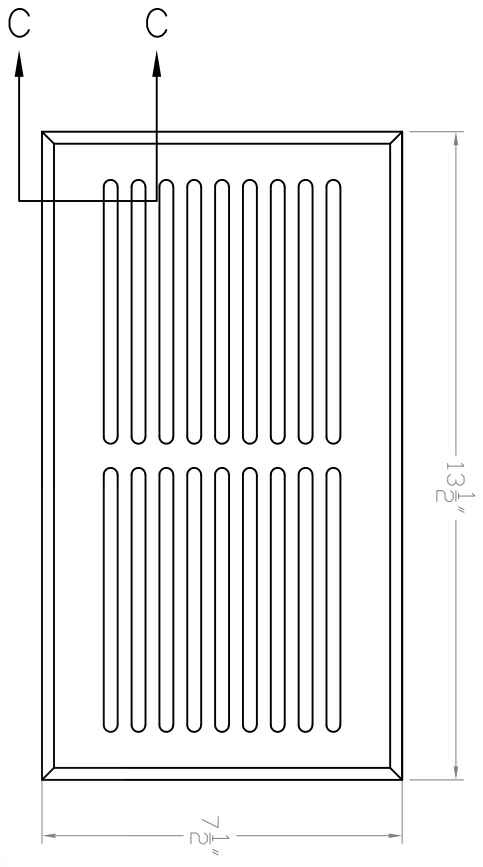

Baird Bros.
6" x 12"
Register Grill Cover

A FRONT VIEW
Scale: 1:3

B BACK VIEW
Scale: 1:3

C CROSS SECTION
Scale: 1:1

Note:
 * 72 sq. in (nominal) Duct Opening
 * 28.4 sq. in Grill Opening
 * 39% Grill Opening to Duct Opening