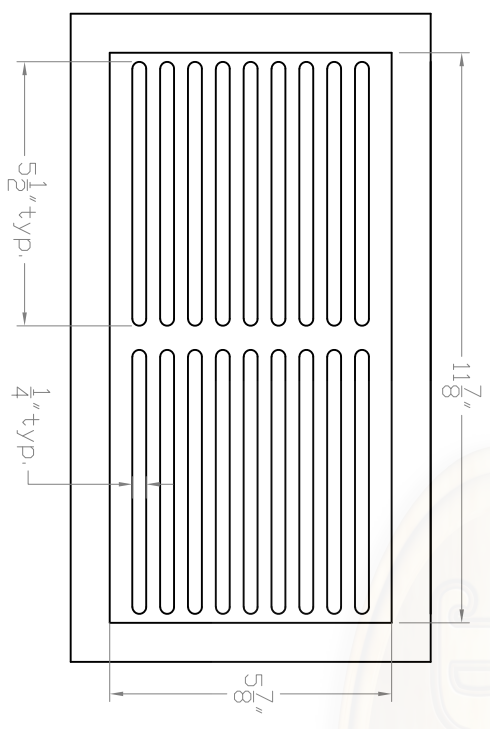

Baird Bros.
6" x 12"
Register Grill Cover

A FRONT VIEW
Scale: 1:3

B BACK VIEW
Scale: 1:3

C CROSS SECTION
Scale: 1:1

Note:
 * 72 sq. in (nominal) Duct Opening
 * 28.4 sq. in Grill Opening
 * 39% Grill Opening to Duct Opening