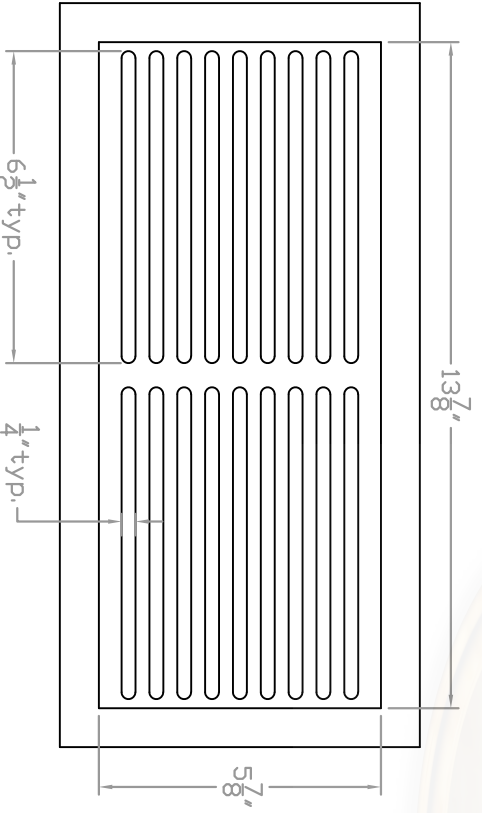

Baird Bros.  
6" x 14"  
Register Grill Cover

A

FRONT VIEW

Scale: 1:3

C

CROSS SECTION

Scale: 1:1

B

BACK VIEW

Scale: 1:3

- Note:
- \* Fits 6" x 14" (nominal) Duct Size
  - \* 84 sq. in (nominal) Duct Opening
  - \* 33.6 sq. in Grill Opening
  - \* 40% Grill Opening to Duct Opening

**Baird Brothers Fine Hardwoods**  
Baird Brothers Sawmill Inc. www.BairdBrothers.com  
7060 Croy Rd. Canfield, OH 44406  
(330) 533-3122 (800) 732-1697

DATE:	1/16/17	DRAWN BY:	JEC	SHEET:	1 OF 1
SCALE:	1:3	REV		REV DATE:	
DRAWING #:	WR614	THIS DRAWING IS PROPERTY OF BAIRD BROTHERS SAWMILL INC.			