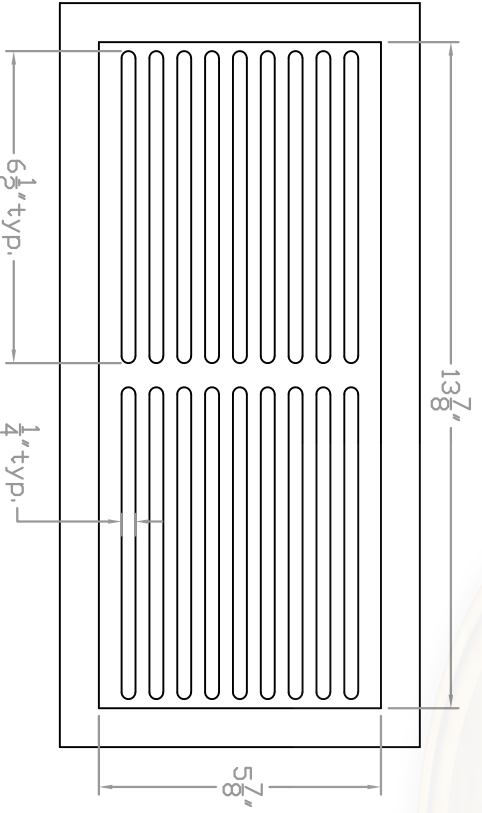

Baird Bros.
6" x 14"
Register Grill Cover

A

FRONT VIEW

Scale: 1:3

C

CROSS SECTION

Scale: 1:1

B

BACK VIEW

Scale: 1:3

- Note:
- * Fits 6" x 14" (nominal) Duct Size
 - * 84 sq. in (nominal) Duct Opening
 - * 33.6 sq. in Grill Opening
 - * 40% Grill Opening to Duct Opening

Baird Brothers Fine Hardwoods
Baird Brothers Sawmill Inc. www.BairdBrothers.com
7060 Croy Rd. Canfield, OH 44406
(330) 533-3122 (800) 732-1697

DATE:	1/16/17	DRAWN BY:	JEC	SHEET:	1 OF 1
SCALE:	1:3	REV		REV DATE:	
DRAWING #:	WR614	THIS DRAWING IS PROPERTY OF BAIRD BROTHERS SAWMILL INC.			