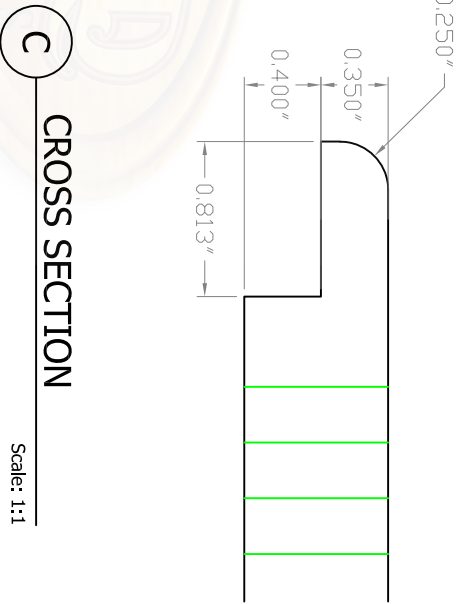

Baird Bros.  
6" x 14"  
Register Grill Cover

**Note:**

- \* 84 sq. in (nominal) Duct Opening
- \* 33.6 sq. in Grill Opening
- \* 40% Grill Opening to Duct Opening

**Baird Brothers Fine Hardwoods**  
 Baird Brothers Sawmill Inc. www.BairdBrothers.com  
 7060 Croy Rd. Canfield, OH 44406  
 (330) 533-3122 (800) 732-1697

DATE:	1/16/17	DRAWN BY:	JEC	SHEET:	1 OF 1
SCALE:	1:3	REV		REV BY:	
DRAWING #:	WR614	REV DATE:		THIS DRAWING IS PROPERTY OF	Baird Brothers Sawmill Inc.