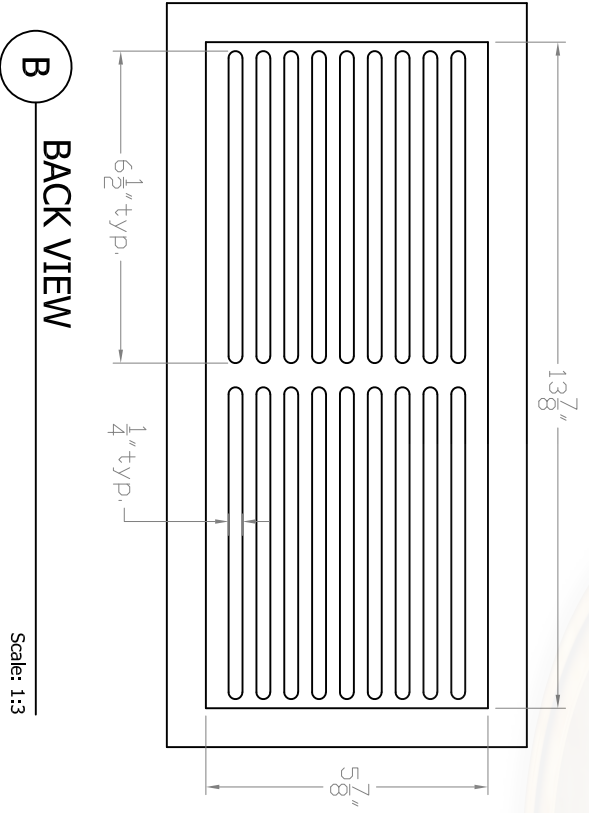

Baird Bros.  
6" x 14"  
Register Grill Cover

**Note:**

- \* 84 sq. in (nominal) Duct Opening
- \* 33.6 sq. in Grill Opening
- \* 40% Grill Opening to Duct Opening

**Baird Brothers Fine Hardwoods**  
 Baird Brothers Sawmill Inc. www.BairdBrothers.com  
 7060 Croy Rd. Canfield, OH 44406  
 (330) 533-3122 (800) 732-1697

DATE:	1/16/17	DRAWN BY:	JEC	SHEET:	1 OF 1
SCALE:	1:3	REV		REV BY:	
DRAWING #:	WR614	REV DATE:		THIS DRAWING IS PROPERTY OF	Baird Brothers Sawmill Inc.