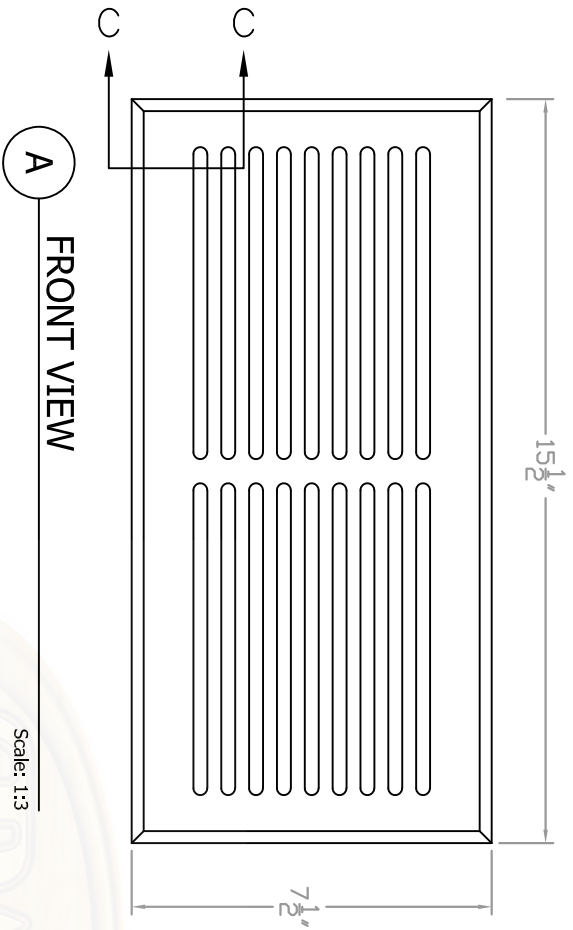

Baird Bros.  
6" x 14"  
Register Grill Cover

A

FRONT VIEW

Scale: 1:3

C

CROSS SECTION

Scale: 1:1

B

BACK VIEW

Scale: 1:3

- Note:
- \* Fits 6" x 14" (nominal) Duct Size
  - \* 84 sq. in (nominal) Duct Opening
  - \* 33.6 sq. in Grill Opening
  - \* 40% Grill Opening to Duct Opening

**Baird Brothers Fine Hardwoods**  
Baird Brothers Sawmill Inc. www.BairdBrothers.com  
7060 Croy Rd. Canfield, OH 44406  
(330) 533-3122 (800) 732-1697

DATE:	1/16/17	DRAWN BY:	JEC	SHEET:	1 OF 1
SCALE:	1:3	REV		REV DATE:	
DRAWING #:	WR614	THIS DRAWING IS PROPERTY OF BAIRD BROTHERS SAWMILL INC.			