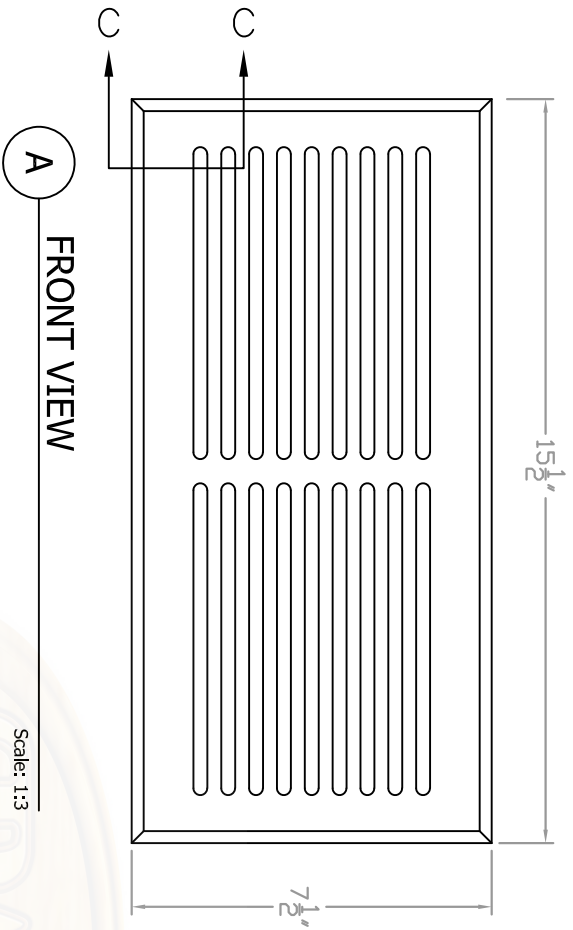

Baird Bros.
6" x 14"
Register Grill Cover

A

FRONT VIEW

Scale: 1:3

C

CROSS SECTION

Scale: 1:1

B

BACK VIEW

Scale: 1:3

- Note:
- * Fits 6" x 14" (nominal) Duct Size
 - * 84 sq. in (nominal) Duct Opening
 - * 33.6 sq. in Grill Opening
 - * 40% Grill Opening to Duct Opening

Baird Brothers Fine Hardwoods
Baird Brothers Sawmill Inc. www.BairdBrothers.com
7060 Croy Rd. Canfield, OH 44406
(330) 533-3122 (800) 732-1697

DATE:	1/16/17	DRAWN BY:	JEC	SHEET:	1 OF 1
SCALE:	1:3	REV		REV DATE:	
DRAWING #:	WR614	THIS DRAWING IS PROPERTY OF BAIRD BROTHERS SAWMILL INC.			