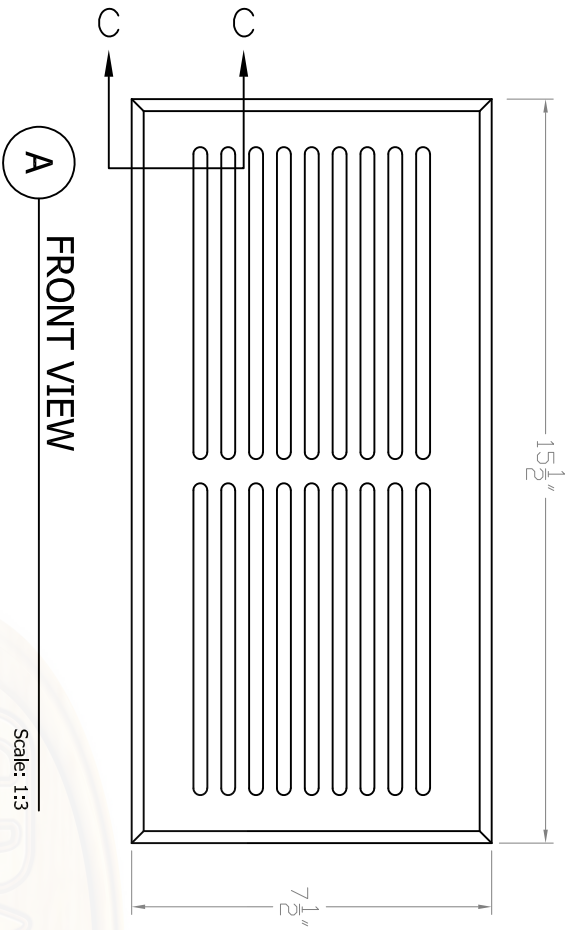

Baird Bros.  
6" x 14"  
Register Grill Cover

**Note:**

- \* 84 sq. in (nominal) Duct Opening
- \* 33.6 sq. in Grill Opening
- \* 40% Grill Opening to Duct Opening

**Baird Brothers Fine Hardwoods**  
 Baird Brothers Sawmill Inc. www.BairdBrothers.com  
 7060 Croy Rd. Canfield, OH 44406  
 (330) 533-3122 (800) 732-1697

DATE:	1/16/17	DRAWN BY:	JEC	SHEET:	1 OF 1
SCALE:	1:3	REV		REV BY:	
DRAWING #:	WR614	REV DATE:		THIS DRAWING IS PROPERTY OF	Baird Brothers Sawmill Inc.