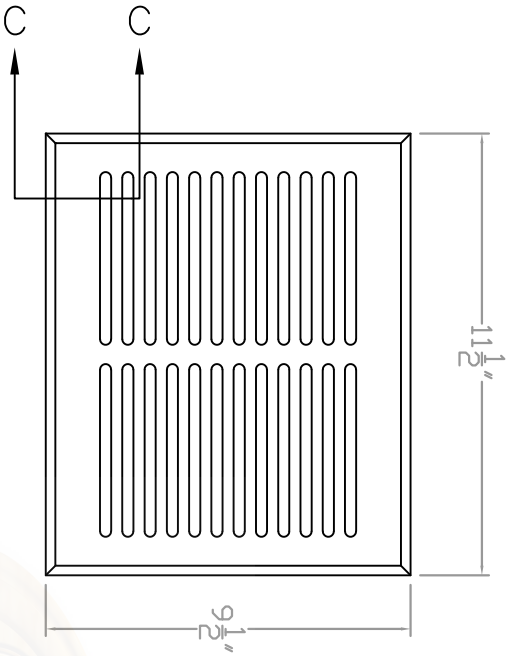

Baird Bros.
8" x 10"
Register Grill Cover

A FRONT VIEW

Scale: 1:3

B BACK VIEW

Scale: 1:3

C CROSS SECTION

Scale: 1:1

- Note:
- * Fits 8" x 10" (nominal) Duct Size
 - * 80 sq. in (nominal) Duct Opening
 - * 30.9 sq. in Grill Opening
 - * 39% Grill Opening to Duct Opening