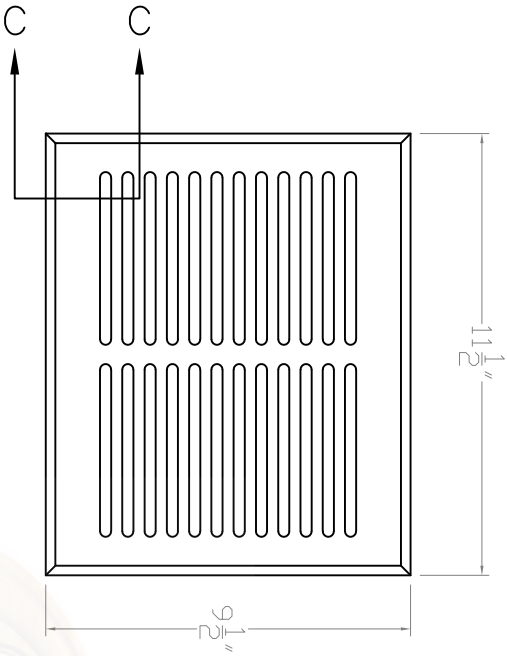

Baird Bros.
8" x 10"
Register Grill Cover

A FRONT VIEW

Scale: 1:3

B BACK VIEW

Scale: 1:3

C CROSS SECTION

Scale: 1:1

- Note:**
- * 80 sq. in (nominal) Duct Opening
 - * 30.9 sq. in Grill Opening
 - * 39% Grill Opening to Duct Opening