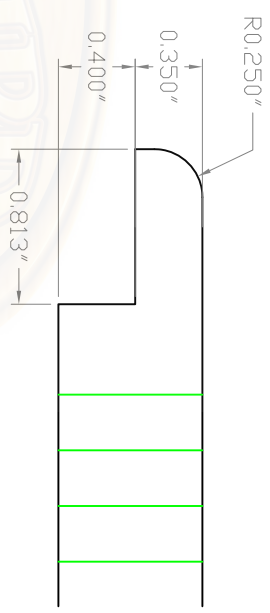

Baird Bros.
8" x 10"
Register Grill Cover

A FRONT VIEW

Scale: 1:3

B BACK VIEW

Scale: 1:3

C CROSS SECTION

Scale: 1:1

- Note:**
- * 80 sq. in (nominal) Duct Opening
 - * 30.9 sq. in Grill Opening
 - * 39% Grill Opening to Duct Opening