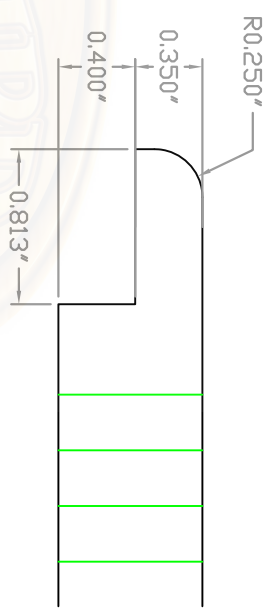

Baird Bros.
8" x 10"
Register Grill Cover

A FRONT VIEW

Scale: 1:3

B BACK VIEW

Scale: 1:3

C CROSS SECTION

Scale: 1:1

- Note:
- * Fits 8" x 10" (nominal) Duct Size
 - * 80 sq. in (nominal) Duct Opening
 - * 30.9 sq. in Grill Opening
 - * 39% Grill Opening to Duct Opening