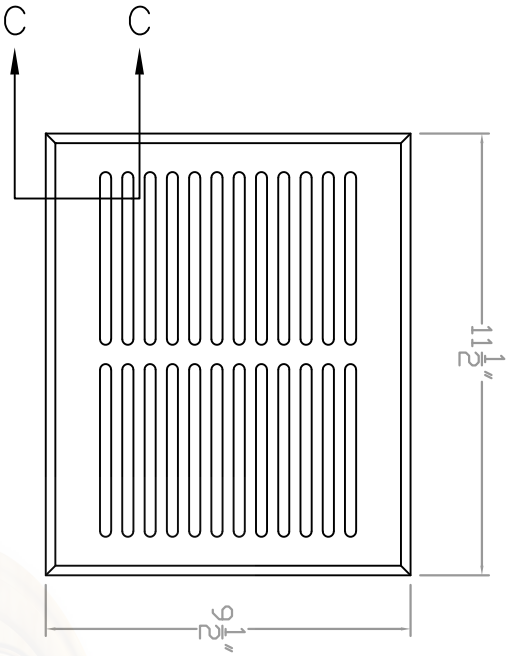

Baird Bros.
8" x 10"
Register Grill Cover

A FRONT VIEW

Scale: 1:3

B BACK VIEW

Scale: 1:3

C CROSS SECTION

Scale: 1:1

- Note:
- * Fits 8" x 10" (nominal) Duct Size
 - * 80 sq. in (nominal) Duct Opening
 - * 30.9 sq. in Grill Opening
 - * 39% Grill Opening to Duct Opening