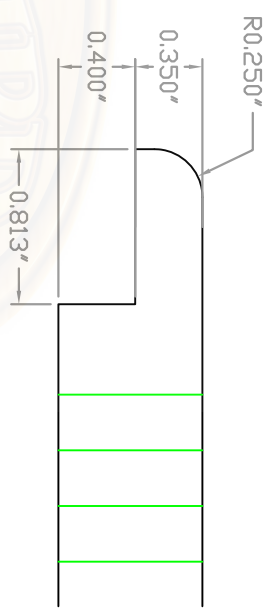

Baird Bros.
8" x 10"
Register Grill Cover

A FRONT VIEW

Scale: 1:3

B BACK VIEW

Scale: 1:3

C CROSS SECTION

Scale: 1:1

- Note:
- * Fits 8" x 10" (nominal) Duct Size
 - * 80 sq. in (nominal) Duct Opening
 - * 30.9 sq. in Grill Opening
 - * 39% Grill Opening to Duct Opening