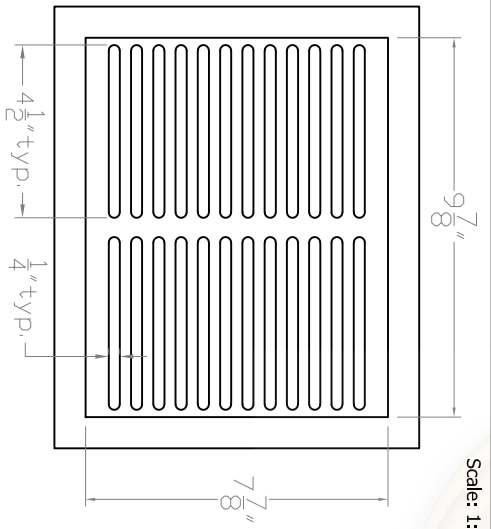

Baird Bros.
8" x 10"
Register Grill Cover

A FRONT VIEW

Scale: 1:3

B BACK VIEW

Scale: 1:3

C CROSS SECTION

Scale: 1:1

- Note:**
- * 80 sq. in (nominal) Duct Opening
 - * 30.9 sq. in Grill Opening
 - * 39% Grill Opening to Duct Opening