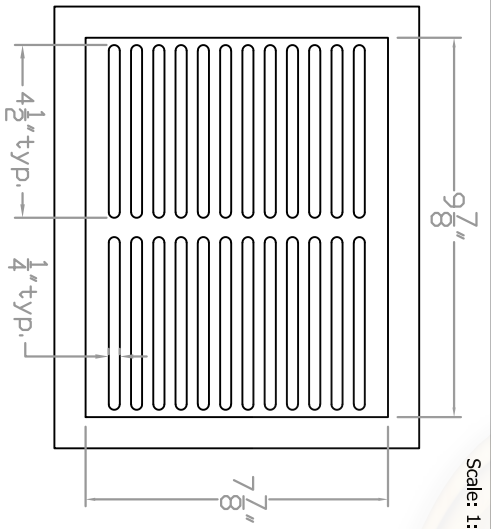

Baird Bros.
8" x 10"
Register Grill Cover

A FRONT VIEW

Scale: 1:3

B BACK VIEW

Scale: 1:3

C CROSS SECTION

Scale: 1:1

- Note:
- * Fits 8" x 10" (nominal) Duct Size
 - * 80 sq. in (nominal) Duct Opening
 - * 30.9 sq. in Grill Opening
 - * 39% Grill Opening to Duct Opening