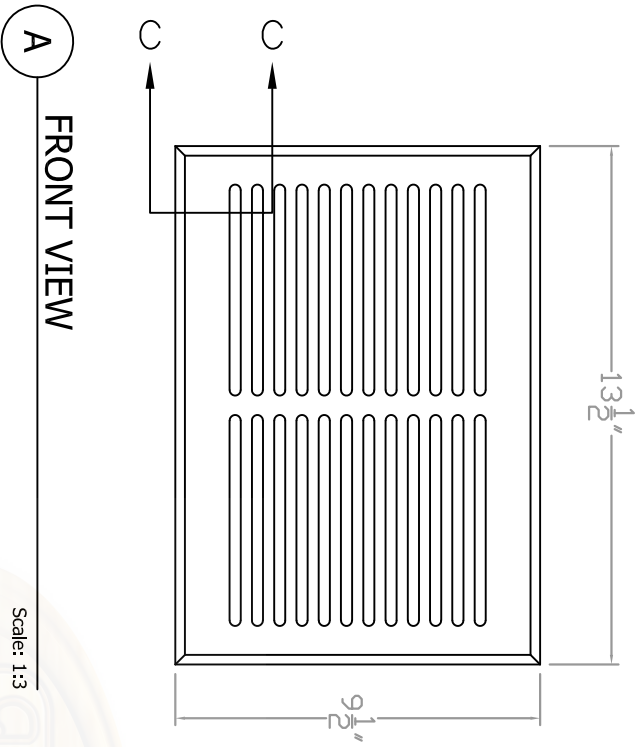

Baird Bros.  
8" x 12"  
Register Grill Cover

A

FRONT VIEW

Scale: 1:3

B

BACK VIEW

Scale: 1:3

C

CROSS SECTION

Scale: 1:1

Note:  
 \* Fits 8" x 12" (nominal) Duct Size  
 \* 96 sq. in (nominal) Duct Opening  
 \* 37.8 sq. in Grill Opening  
 \* 39% Grill Opening to Duct Opening

**Baird Brothers Fine Hardwoods**  
 Baird Brothers Sawmill Inc. www.BairdBrothers.com  
 7060 Croy Rd. Canfield, OH 44406  
 (330) 533-3122 (800) 732-1697