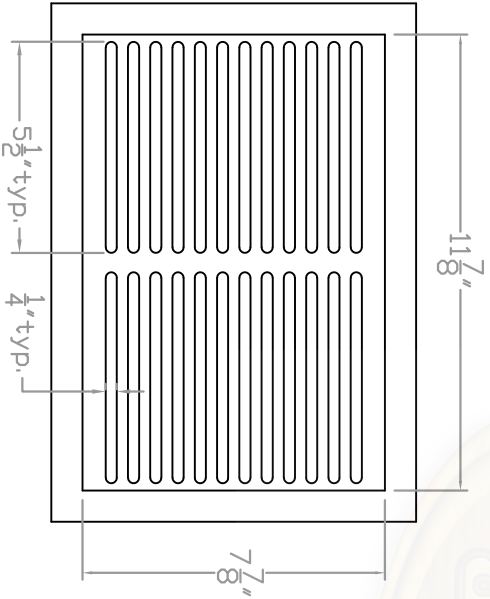

Baird Bros.  
8" x 12"  
Register Grill Cover

A

FRONT VIEW

Scale: 1:3

B

BACK VIEW

Scale: 1:3

C

CROSS SECTION

Scale: 1:1

Note:  
 \* Fits 8" x 12" (nominal) Duct Size  
 \* 96 sq. in (nominal) Duct Opening  
 \* 37.8 sq. in Grill Opening  
 \* 39% Grill Opening to Duct Opening

**Baird Brothers Fine Hardwoods**  
 Baird Brothers Sawmill Inc. www.BairdBrothers.com  
 7060 Croy Rd. Canfield, OH 44406  
 (330) 533-3122 (800) 732-1697