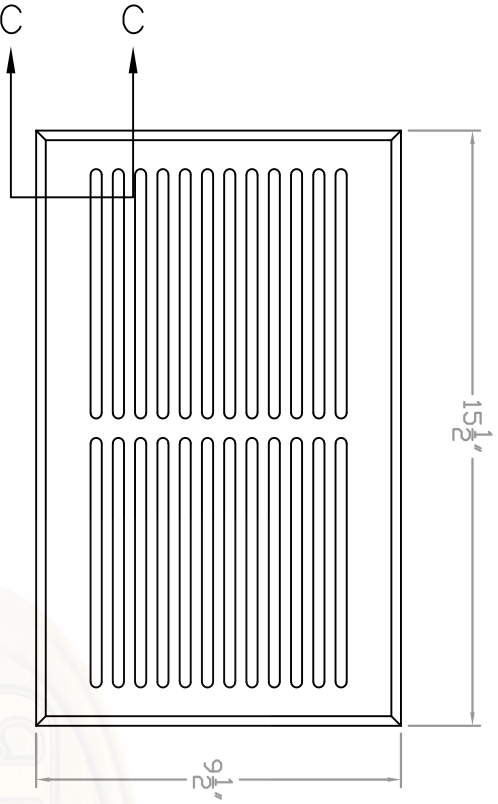

Baird Bros.  
8" x 14"  
Register Grill Cover

**A** FRONT VIEW  
Scale: 1:3

**B** BACK VIEW  
Scale: 1:3

**C** CROSS SECTION  
Scale: 1:1

**Note:**

- \* Fits 8" x 14" (nominal) Duct Size
- \* 112 sq. in (nominal) Duct Opening
- \* 44.8 sq. in Grill Opening
- \* 40% Grill Opening to Duct Opening