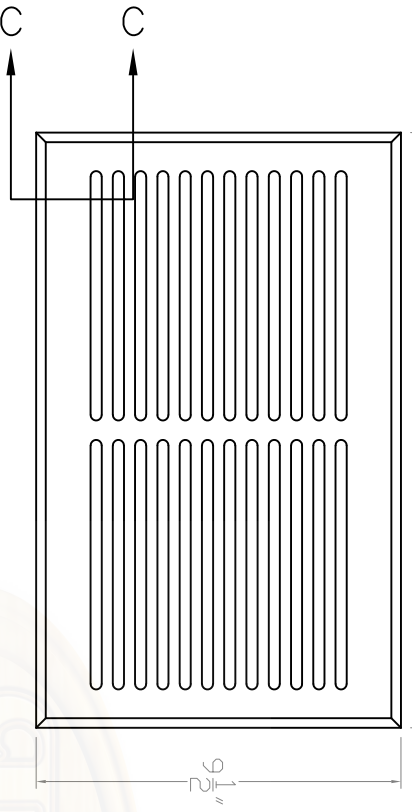

Baird Bros.
8" x 14"
Register Grill Cover

15 1/2"

FRONT VIEW

A

Scale: 1:3

13 7/8"

BACK VIEW

B

Scale: 1:3

CROSS SECTION

C

Scale: 1:1

Note:

- * 112 sq. in (nominal) Duct Opening
- * 44.8 sq. in Grill Opening
- * 40% Grill Opening to Duct Opening

Baird Brothers Fine Hardwoods
Baird Brothers Sawmill Inc. www.BairdBrothers.com
7060 Croy Rd. Canfield, OH 44406
(330) 533-3122 (800) 732-1697

DATE:	1/16/17	DRAWN BY:	JEC	SHEET:	1 OF 1
SCALE:	1:3	REV		REV DATE:	
DRAWING #:	WR814	THIS DRAWING IS PROPERTY OF BAIRD BROTHERS SAWMILL INC.			