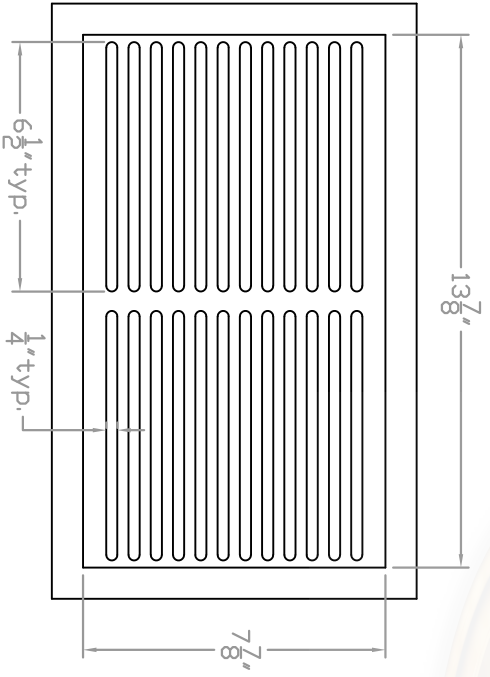

Baird Bros.  
8" x 14"  
Register Grill Cover

**A** FRONT VIEW  
Scale: 1:3

**B** BACK VIEW  
Scale: 1:3

**C** CROSS SECTION  
Scale: 1:1

**Note:**

- \* Fits 8" x 14" (nominal) Duct Size
- \* 112 sq. in (nominal) Duct Opening
- \* 44.8 sq. in Grill Opening
- \* 40% Grill Opening to Duct Opening