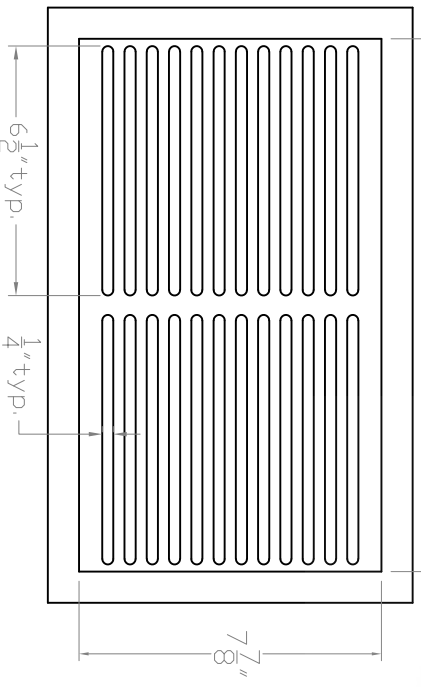

Baird Bros.
8" x 14"
Register Grill Cover

15 1/2"

FRONT VIEW

A

Scale: 1:3

13 7/8"

BACK VIEW

B

Scale: 1:3

CROSS SECTION

C

Scale: 1:1

Note:

- * 112 sq. in (nominal) Duct Opening
- * 44.8 sq. in Grill Opening
- * 40% Grill Opening to Duct Opening

Baird Brothers Fine Hardwoods
Baird Brothers Sawmill Inc. www.BairdBrothers.com
7060 Croy Rd. Canfield, OH 44406
(330) 533-3122 (800) 732-1697

DATE:	1/16/17	DRAWN BY:	JEC	SHEET:	1 OF 1
SCALE:	1:3	REV		REV DATE:	
DRAWING #:	WR814	THIS DRAWING IS PROPERTY OF BAIRD BROTHERS SAWMILL INC.			