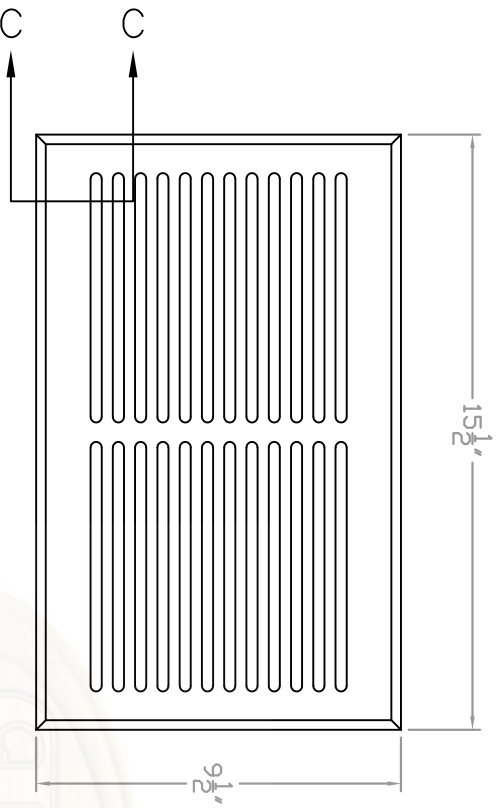

Baird Bros.  
8" x 14"  
Register Grill Cover

**Note:**

- \* Fits 8" x 14" (nominal) Duct Size
- \* 112 sq. in (nominal) Duct Opening
- \* 44.8 sq. in Grill Opening
- \* 40% Grill Opening to Duct Opening