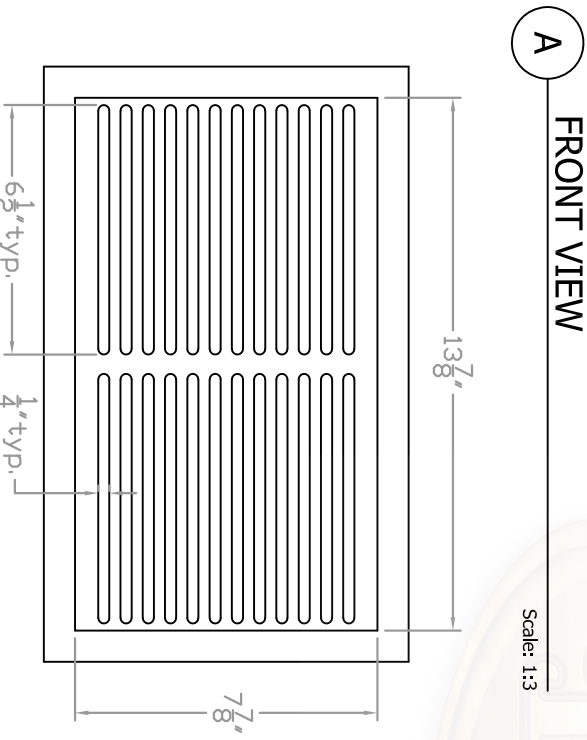

Baird Bros.  
8" x 14"  
Register Grill Cover

**Note:**

- \* Fits 8" x 14" (nominal) Duct Size
- \* 112 sq. in (nominal) Duct Opening
- \* 44.8 sq. in Grill Opening
- \* 40% Grill Opening to Duct Opening