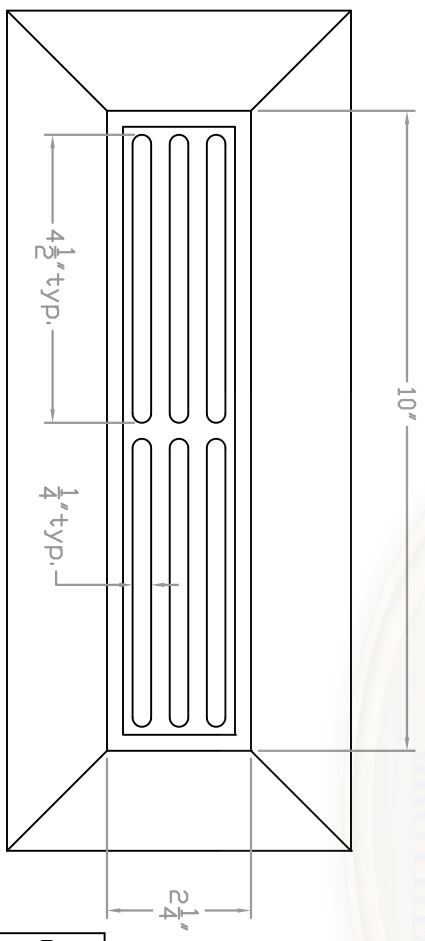

Baird Bros.
 2 1/4" x 10"
 Register Cover w/ Frame

A FRONT VIEW

Scale: 1:3

B BACK VIEW

Scale: 1:3

Note:

- * Fits 2-1/4" x 10" (nominal) Duct Size
- * 22.5 sq. in (nominal) Duct Opening
- * 7.8 sq. in Grill Opening
- * 35% Grill Opening to Duct Opening