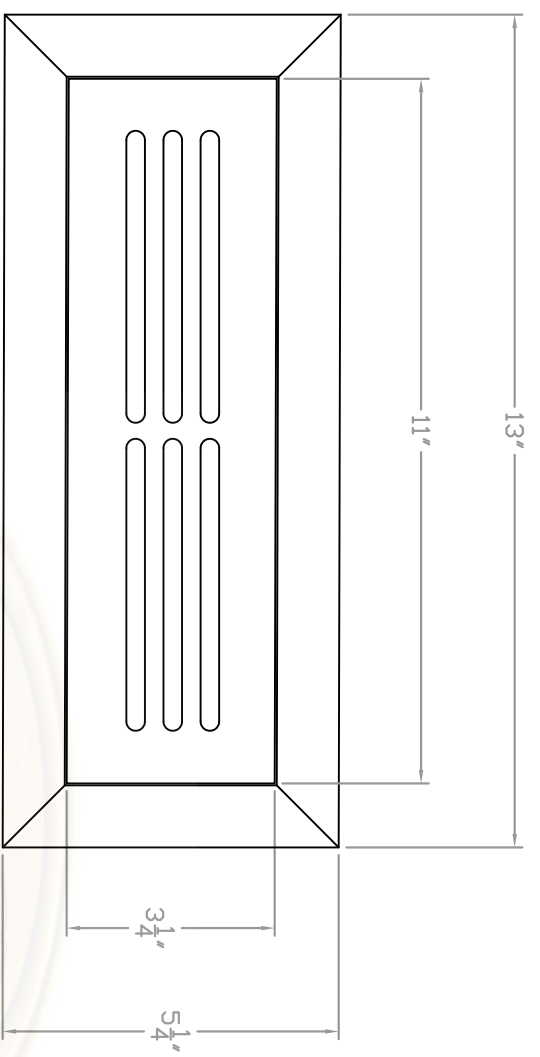

Baird Bros.
 2 1/4" x 10"
 Register Cover w/ Frame

A FRONT VIEW

Scale: 1:3

B BACK VIEW

Scale: 1:3

Note:

- * Fits 2-1/4" x 10" (nominal) Duct Size
- * 22.5 sq. in (nominal) Duct Opening
- * 7.8 sq. in Grill Opening
- * 35% Grill Opening to Duct Opening