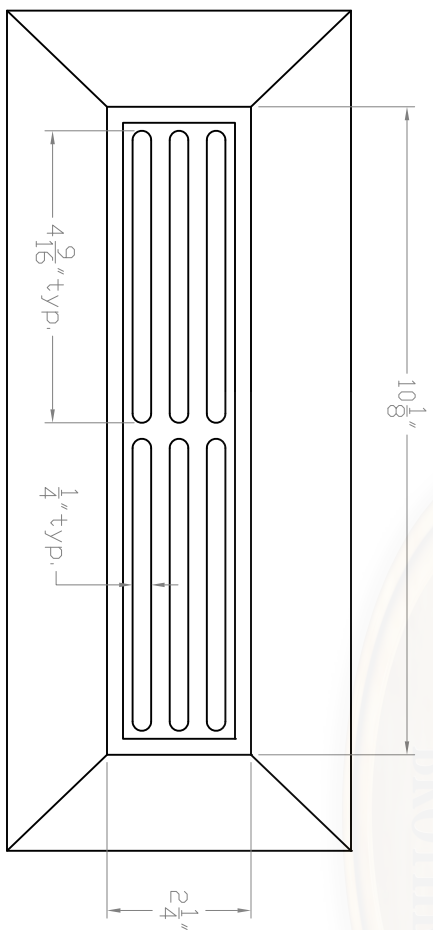

Baird Bros.
 2 1/4" x 10"
 Register Cover w/ Frame

A FRONT VIEW
 Scale: 1:3

B BACK VIEW
 Scale: 1:3

Note:
 * 22.5 sq. in (nominal) Duct Opening
 * 7.8 sq. in Grill Opening
 * 35% Grill Opening to Duct Opening