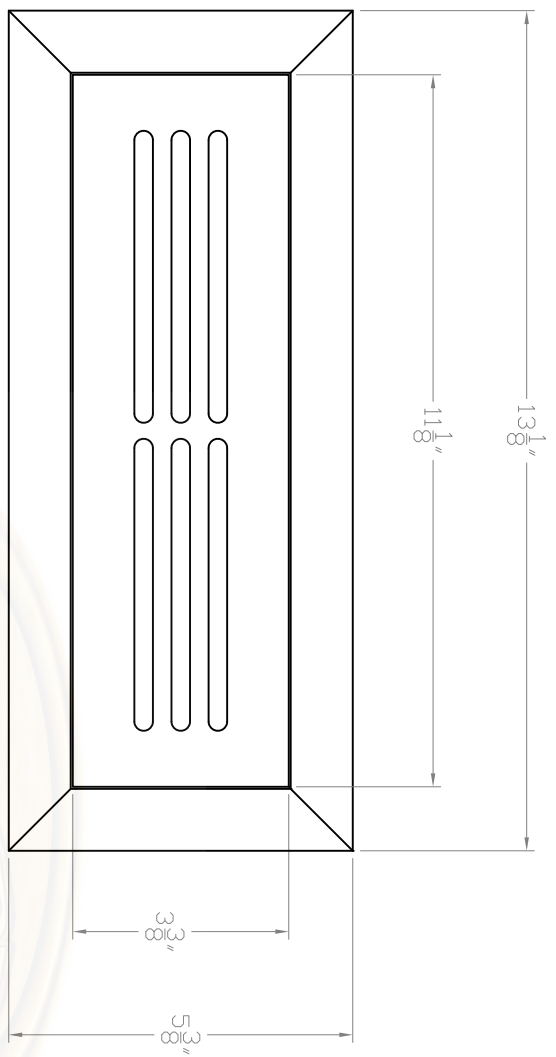

Baird Bros.
 2 1/4" x 10"
 Register Cover w/ Frame

A FRONT VIEW
 Scale: 1:3

B BACK VIEW
 Scale: 1:3

Note:
 * 22.5 sq. in (nominal) Duct Opening
 * 7.8 sq. in Grill Opening
 * 35% Grill Opening to Duct Opening